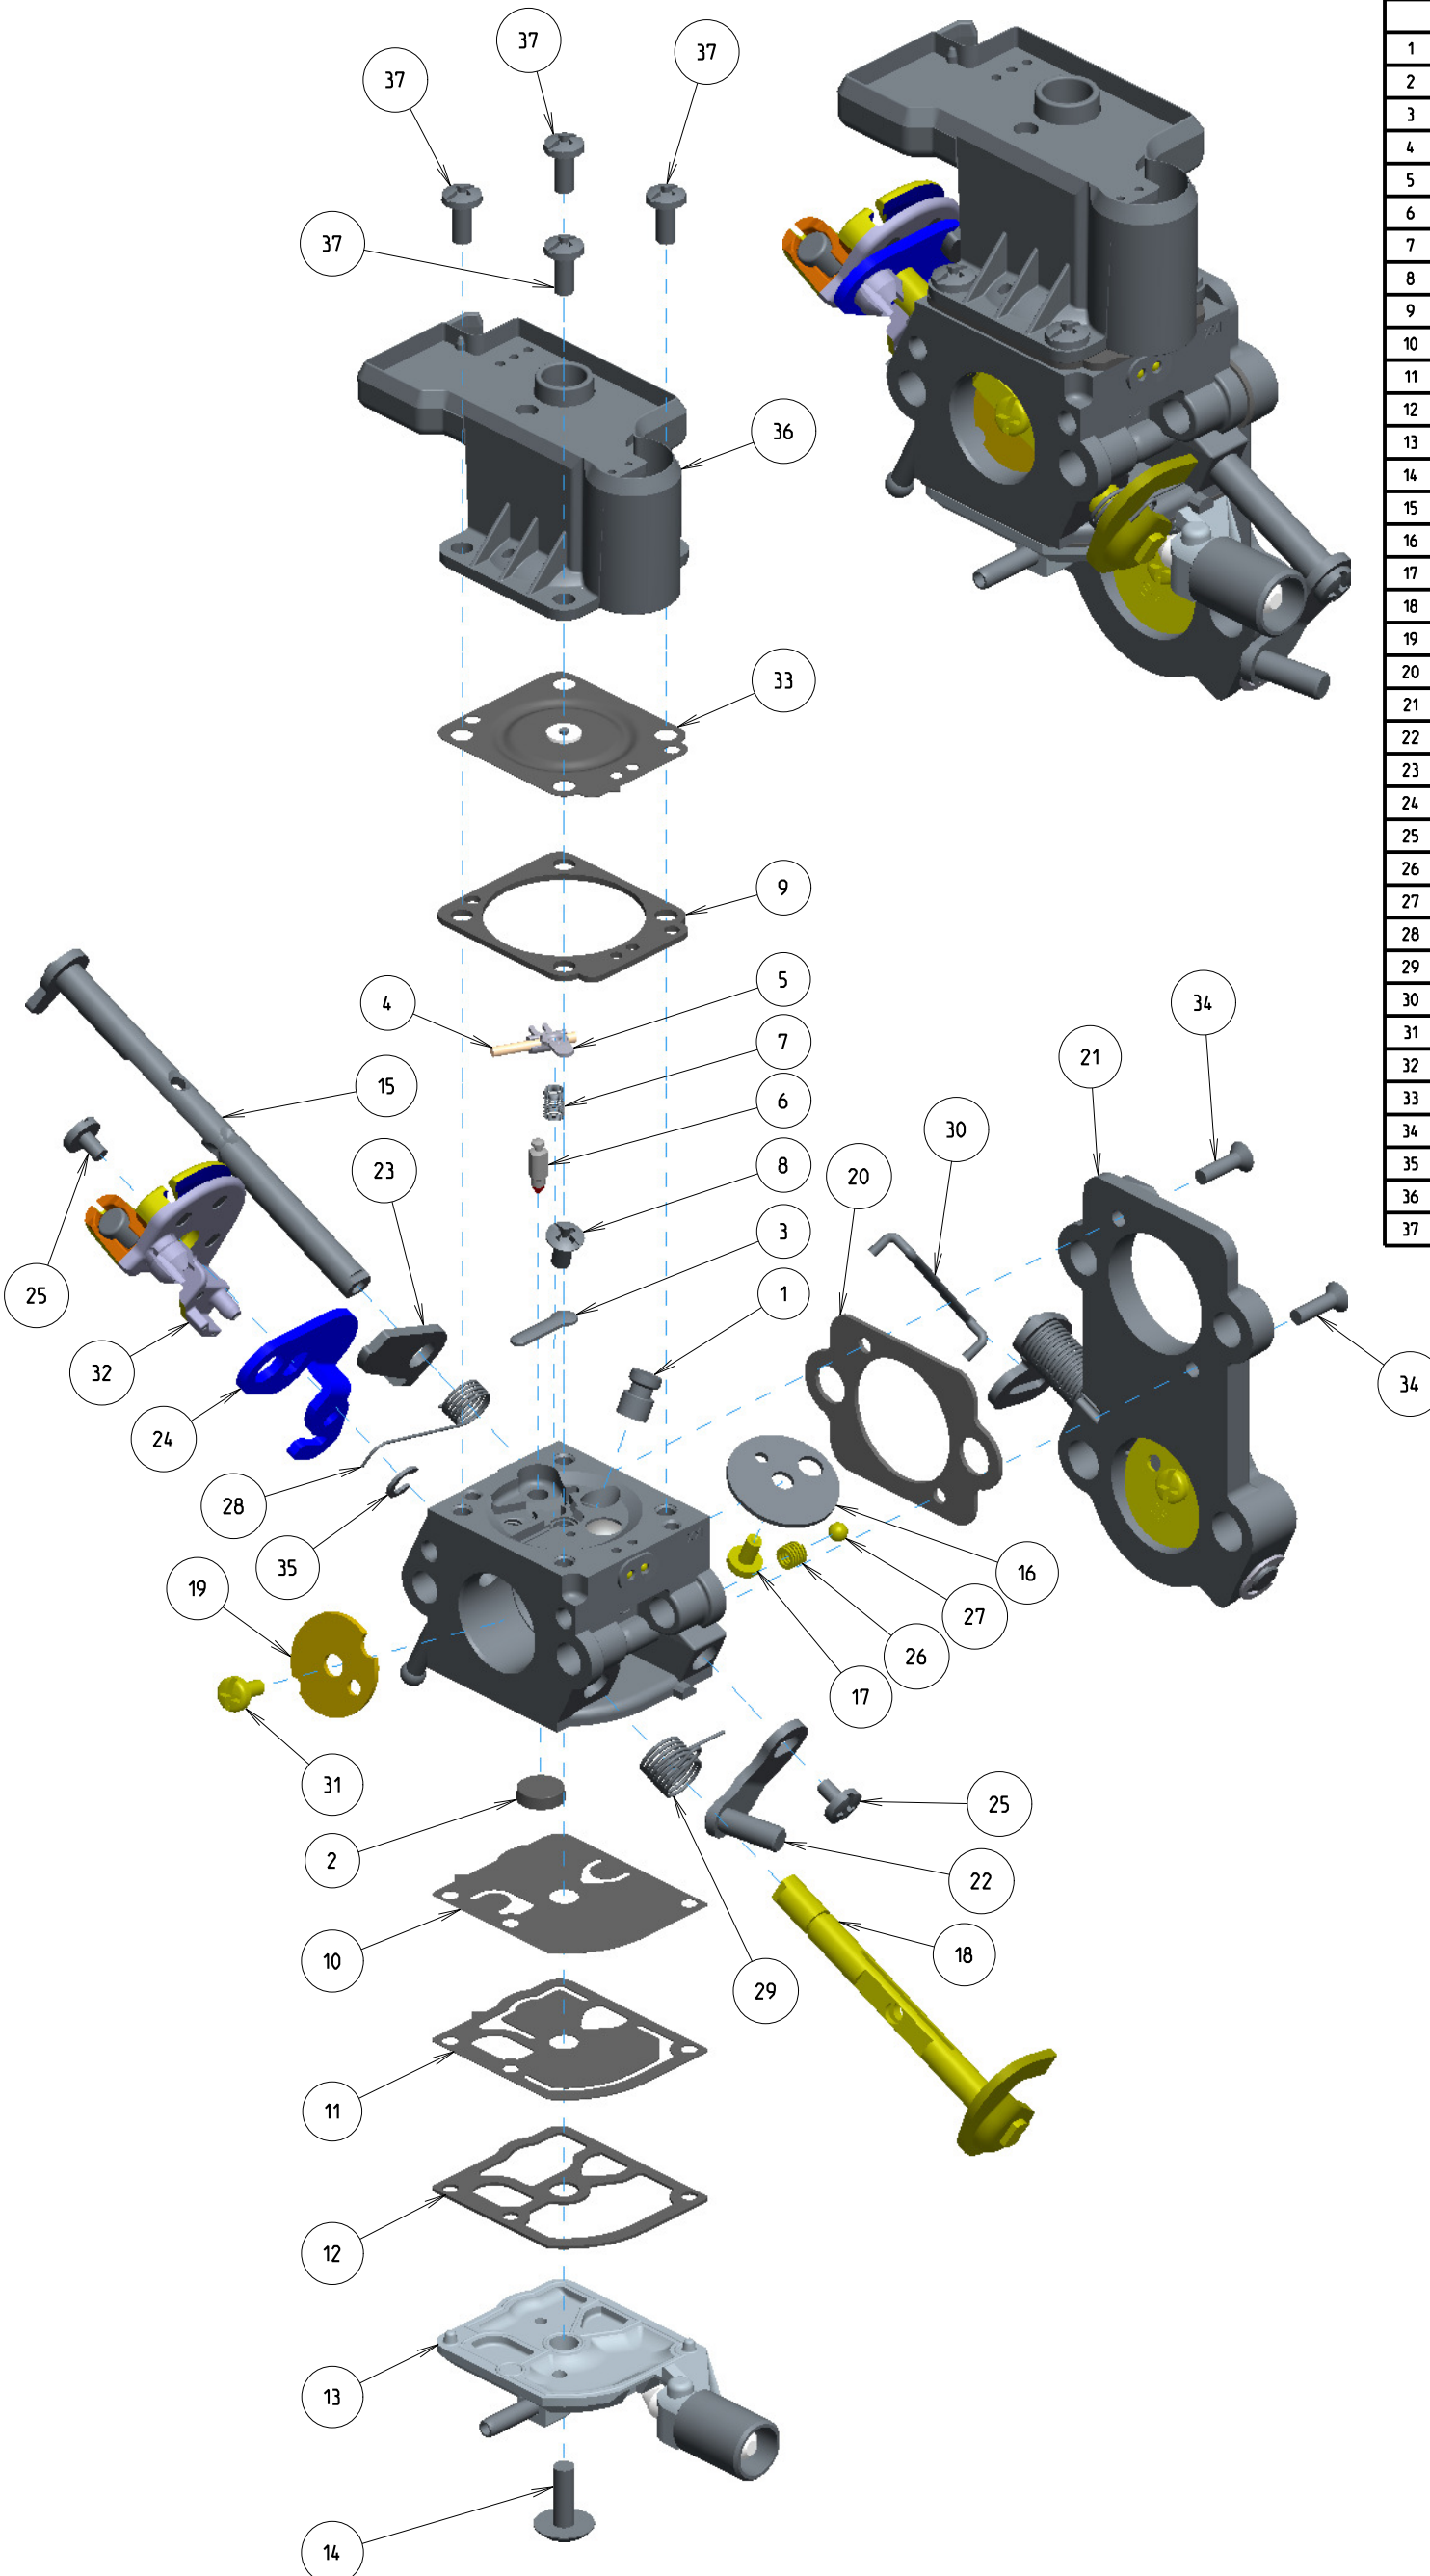

# C1M-EL40H

ITEM	ZAMA PART NR.	DESCRIPTION
	C1M-EL40H	CARBURETOR ASSEMBLY
	RB-154	REBUILD KIT (2.3.4.5.6.7.9.10.11.12.33)
	GND-87	GASKET & DIAPHRAGM KIT (9.10.11.12.33)
1	A007702	NOZZLE ASS'Y, CHECK VALVE
2	0004011	STRAINER
3	0005005	PLUG, WELCH
4	0021001	PIN
5	0020012	LEVER, METERING
6	0018004	VALVE, INLET NEEDLE
7	0019011	SPRING, METERING LEVER
8	14803006	SCREW (METERING LEVER PIN)
9	0016098	GASKET, METERING CHAMBER
10	0015047	DIAPHRAGM, PUMP
11	0015080	DIAPHRAGM, BACKUP
12	0016033	GASKET, PUMP
13	K017705	COVER KIT, PUMP
14	17004010	SCREW (PUMP COVER)
15	A041108	SHAFT ASS'Y, CHOKE
16	0043075	VALVE, CHOKE
17	156030045	SCREW
18	A011706	SHAFT ASS'Y, THROTTLE
19	0014133	VALVE, THROTTLE
20	0016090	GASKET, AIR HEAD
21	A088003	AIR HEAD BODY ASS'Y
22	A042027	LEVER ASS'Y, CHOKE
23	0042152	LEVER, FAST IDLE
24	0012189	LEVER, THROTTLE
25	17103004	SCREW
26	0038001	SPRING, FRICTION
27	19290030	BALL, STEEL
28	0013096	SPRING, CHOKE RETURN
29	0013095	SPRING, THROTTLE RETURN
30	0063027	ROD LINKAGE, AIR HEAD
31	156030055	SCREW
32	A012037	THROTTLE LEVER ASS'Y
33	A015064	DIAPHRAGM ASS'Y, METERING
34	14902509	SCREW
35	19510040	E-RING
36	A028028	COVER ASS'Y, METERING
37	17203007	SCREW