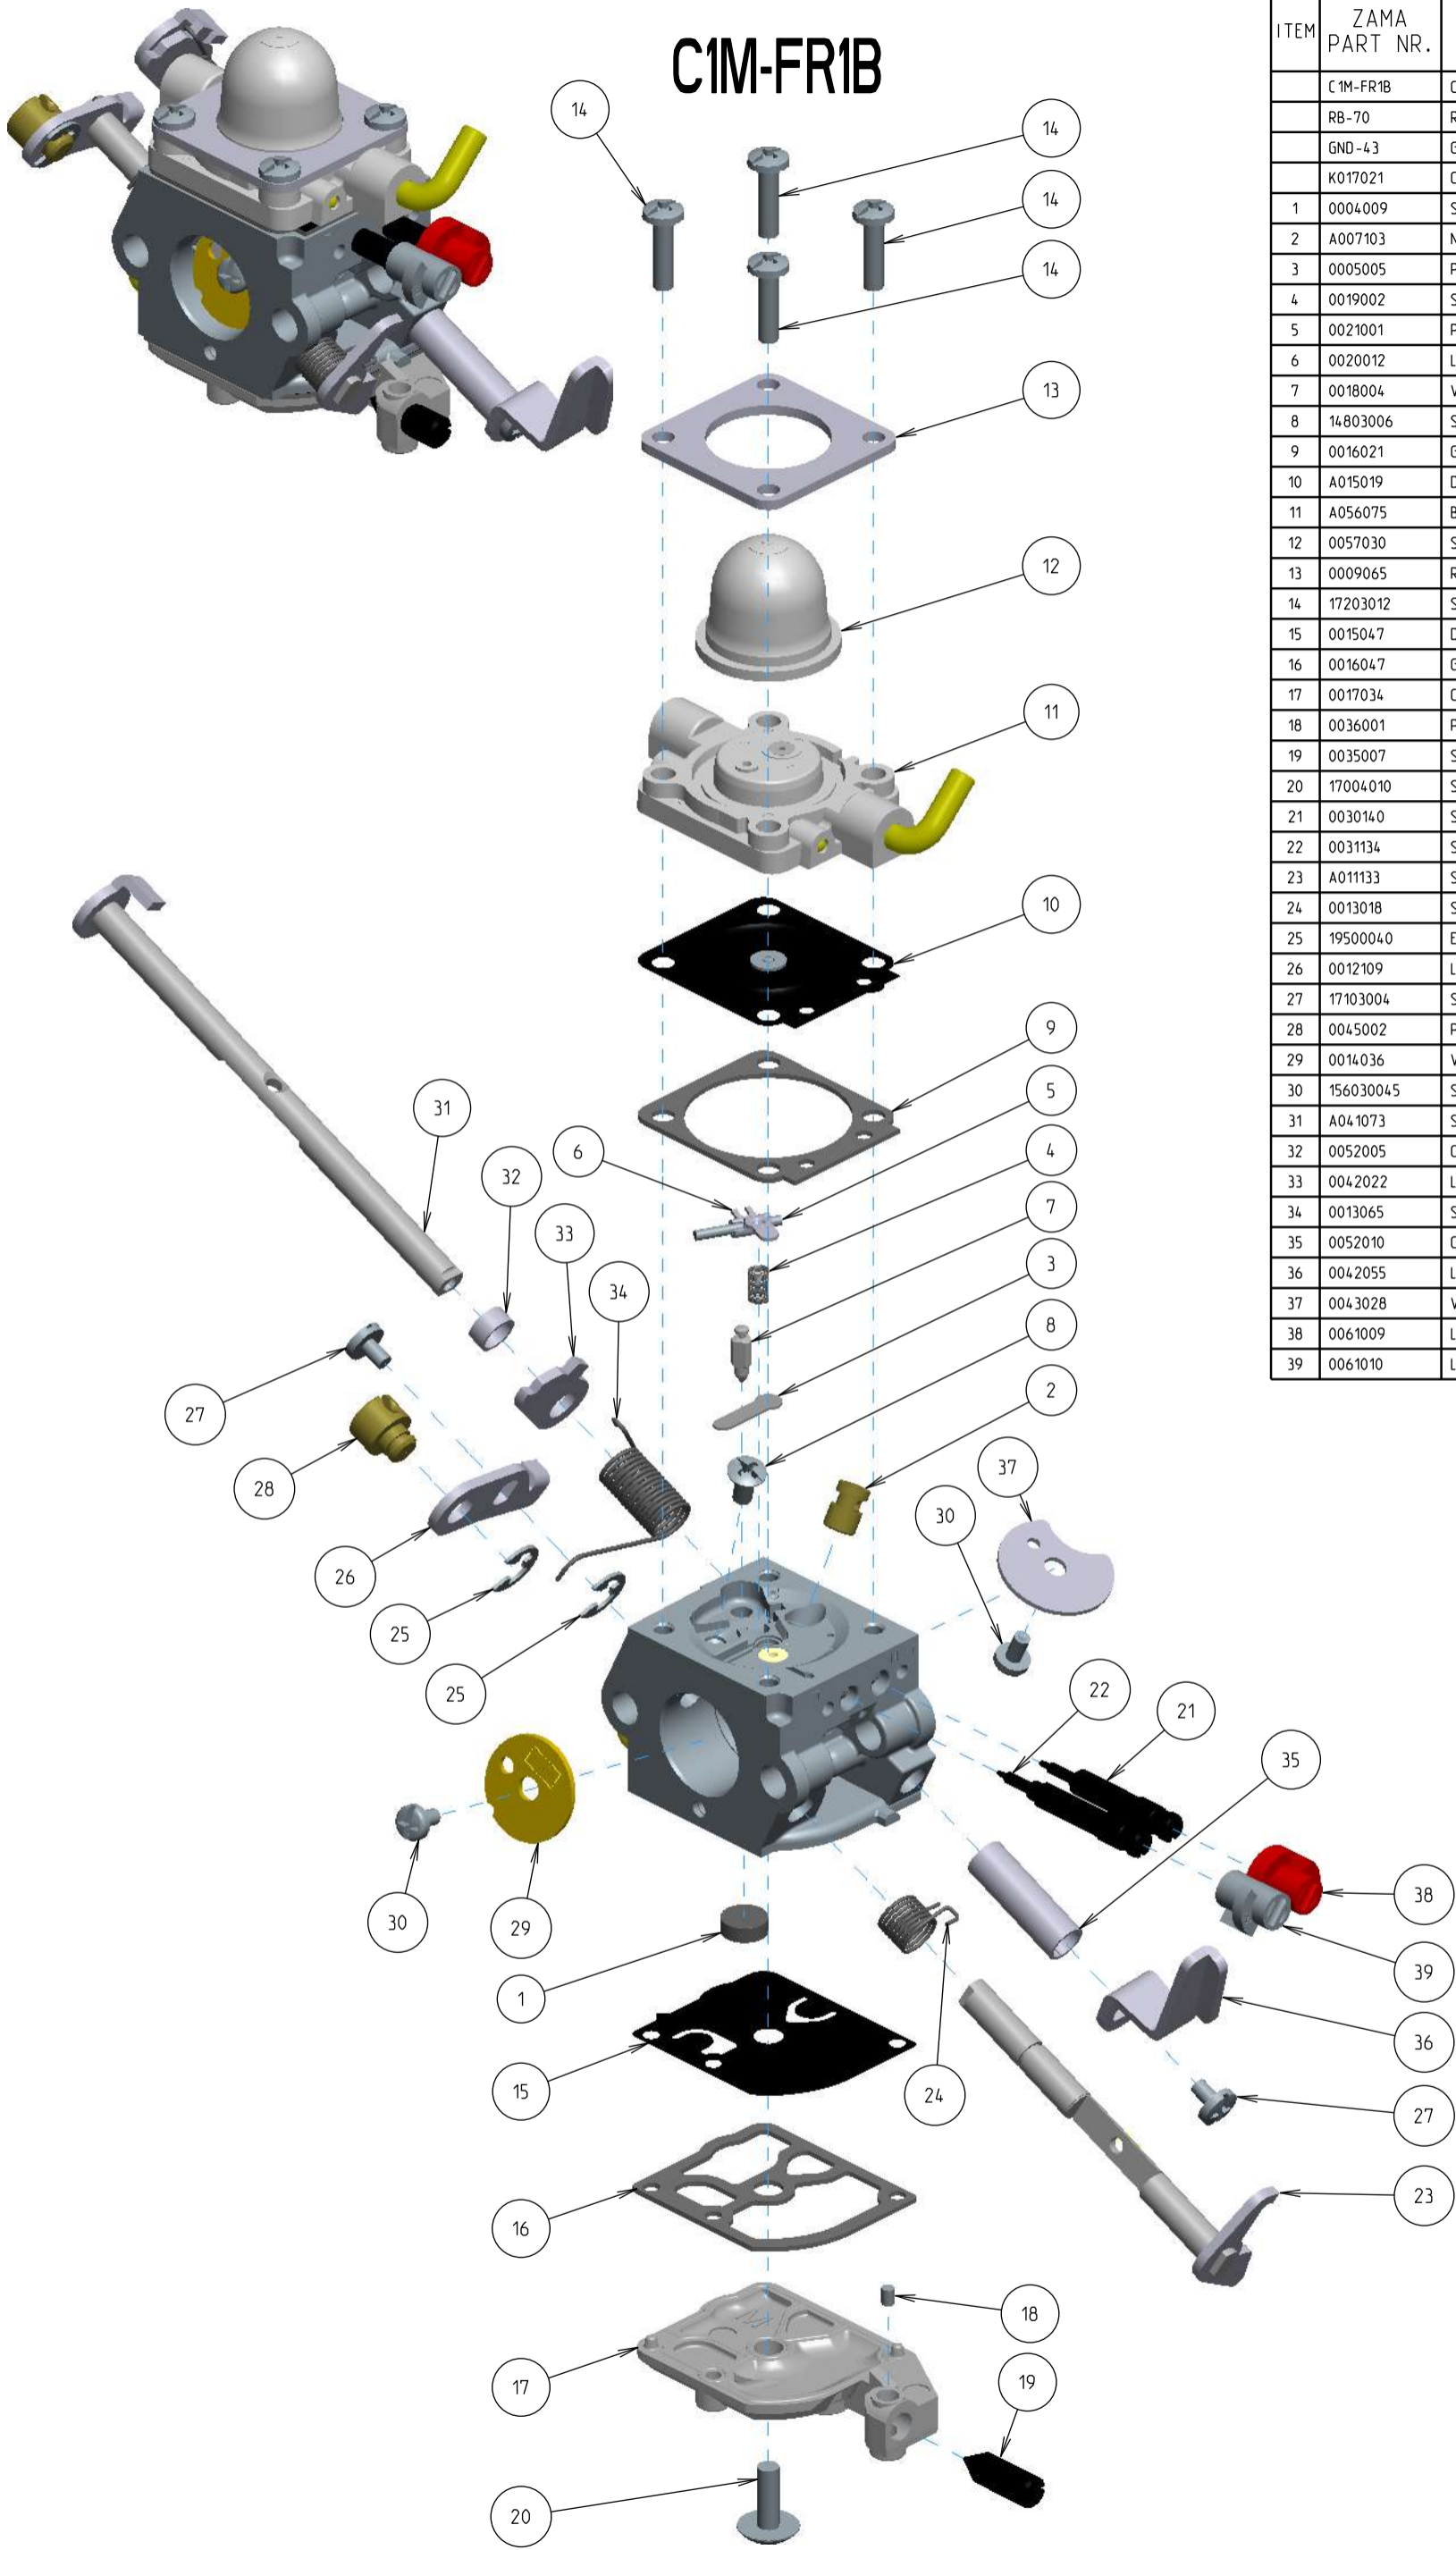

C1M-FR1B

ITEM	ZAMA PART NR.	DESCRIPTION
	C1M-FR1B	CARBURETOR ASSEMBLY
	RB-70	REBUILD KIT (1.3.4.5.6.7.9.10.15.16)
	GND-43	GASKET & DIAPHRAGM KIT (9.10.15.16)
	K017021	COVER KIT, PUMP (17.18.19)
1	0004009	STRAINER
2	A007103	NOZZLE ASS'Y, CHECK VALVE
3	0005005	PLUG,WELCH
4	0019002	SPRING, METERING LEVER
5	0021001	PIN
6	0020012	LEVER,METERING
7	0018004	VALVE, INLET NEEDLE
8	14803006	SCREW (METERING LEVER PIN)
9	0016021	GASKET,METERING CHAMBER
10	A015019	DIAPHRAGM ASS'Y, METERING
11	A056075	BASE ASS'Y, PRIMER
12	0057030	SYRINGE
13	0009065	RETAINER
14	17203012	SCREW
15	0015047	DIAPHRAGM,PUMP
16	0016047	GASKET, PUMP
17	0017034	COVER,PUMP
18	0036001	PIECE, FRICTION
19	0035007	SCREW, THROTTLE ADJUST (TAS)
20	17004010	SCREW (PUMP COVER)
21	0030140	SCREW,MAIN MIXTURE
22	0031134	SCREW, IDLE MIXTURE
23	A011133	SHAFT ASS'Y THROTTLE
24	0013018	SPRING, THROTTLE RETURN
25	19500040	E-RING
26	0012109	LEVER, THROTTLE
27	17103004	SCREW
28	0045002	POST
29	0014036	VALVE, THROTTLE
30	156030045	SCREW
31	A041073	SHAFT ASS'Y, CHOKE
32	0052005	COLLAR
33	0042022	LEVER,CHOKE
34	0013065	SPRING, CHOKE RETURN
35	0052010	COLLAR
36	0042055	LEVER,CHOKE
37	0043028	VALVE, CHOKE
38	0061009	LIMITER, TAMPER RESIST
39	0061010	LIMITER, TAMPER RESIST