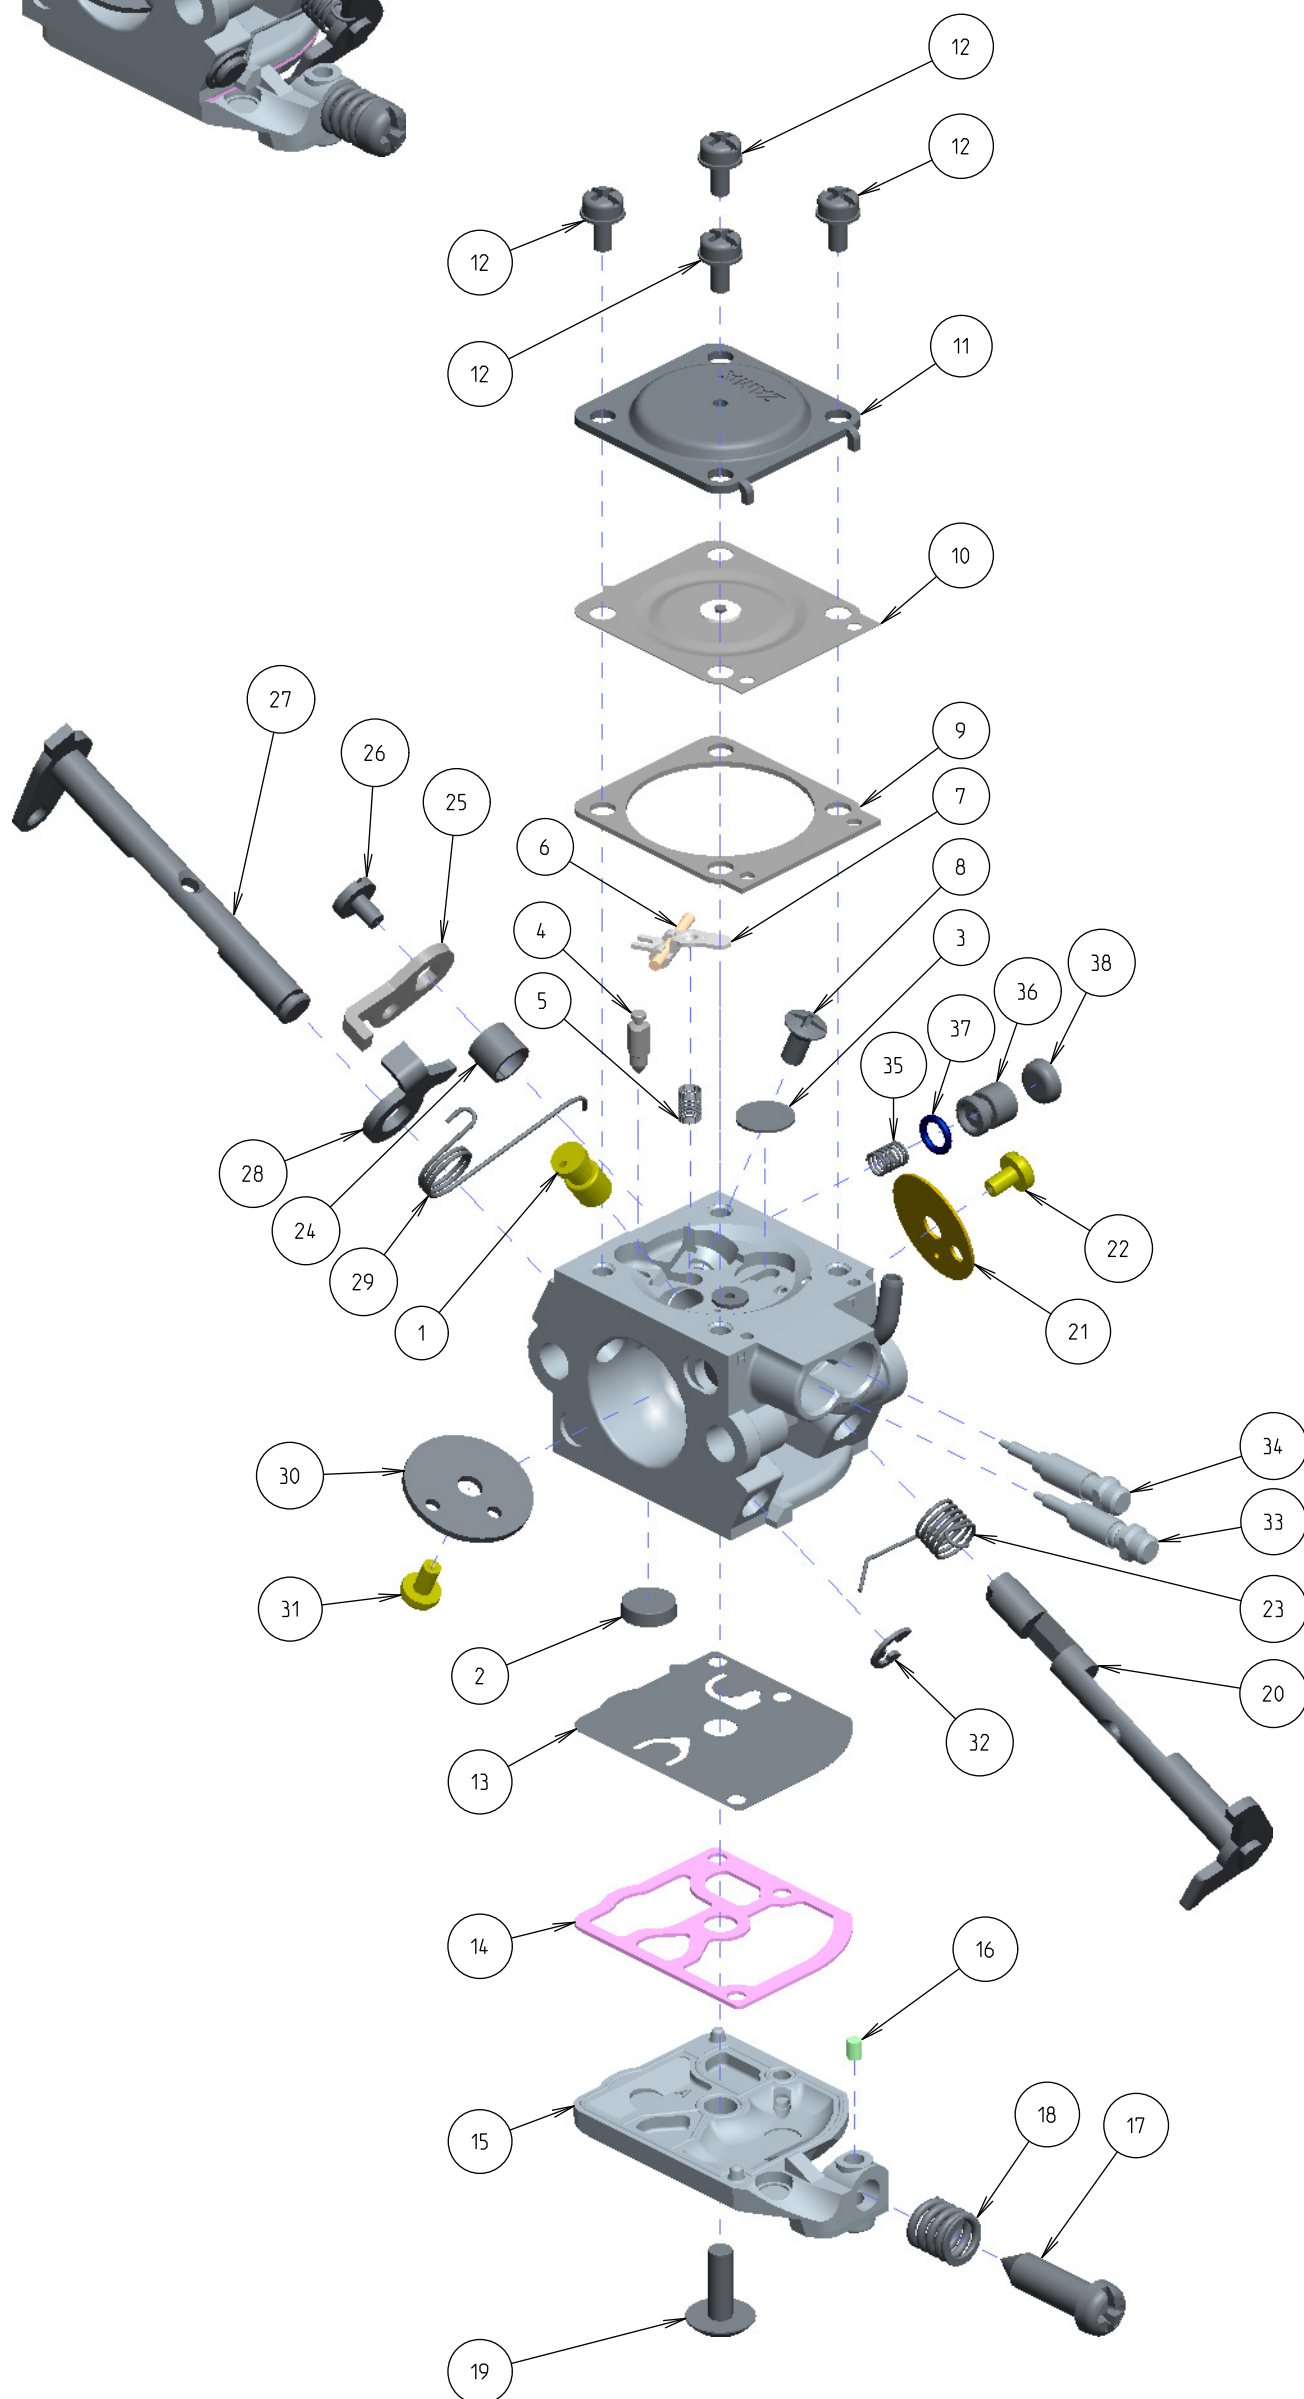

C1Q-110124B

ITEM	ZAMA PART NR.	DESCRIPTION
	C1Q-110124B	CARBURETOR ASSEMBLY
	RB-254	REBUILD KIT (2,3,4,5,6,7,9,10,13,14)
	GND-141	GASKET & DIAPHRAGM KIT (9,10,13,14)
	K017103	COVER KIT, PUMP (15,16,17,18)
1	A00700335	NOZZLE ASS'Y, CHECK VALVE
2	0004011	STRAINER
3	0005056	PLUG, WELCH
4	0018004	VALVE, INLET NEEDLE
5	0019009	SPRING, METERING LEVER
6	0021001	PIN
7	0020012	LEVER, METERING
8	14803006	SCREW (METERING LEVER PIN)
9	0016119	GASKET, METERING CHAMBER
10	A015089	DIAPHRAGM ASS'Y, METERING
11	0028069	COVER, METERING
12	16503006	SCREW (WITH PLAIN WASHER)
13	0015050	DIAPHRAGM, PUMP
14	0016033	GASKET, PUMP
15	0017124	COVER, PUMP
16	0036001	PIECE, FRICTION
17	0035033	SCREW, THROTTLE ADJUST
18	0029006	SPRING, ADJUST SCREW
19	17004010	SCREW (PUMP COVER)
20	A01100329	SHAFT ASS'Y, THROTTLE
21	Z01400188	VALVE, THROTTLE
22	15603004	SCREW
23	0013078	SPRING, THROTTLE RETURN
24	0052006	COLLAR
25	Z01200396	LEVER, THROTTLE
26	17103004	SCREW
27	A041146	SHAFT ASS'Y, CHOKE
28	0042218	LEVER, CHOKE
29	Z01300206	SPRING, CHOKE RETURN
30	0043019	VALVE, CHOKE
31	156030045	SCREW
32	19500030	E-RING
33	0030279	SCREW, MAIN MIXTURE
34	0031270	SCREW, IDLE MIXTURE
35	0054057	SPRING
36	0053065	PLUNGER
37	195703510	O-RING
38	0005049	PLUG, Acc POCKET