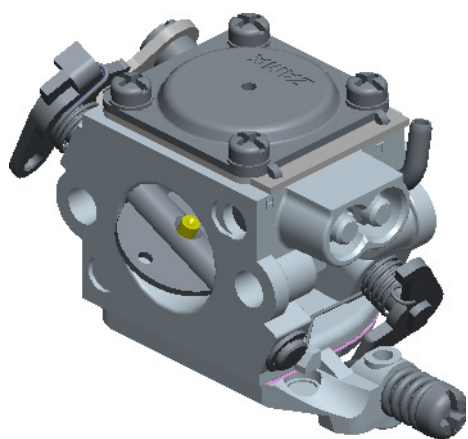

C1Q-110124B

ITEM	ZAMA PART NR.	DESCRIPTION
	C1Q-110124B	CARBURETOR ASSEMBLY
	RB-254	REBUILD KIT (2,3,4,5,6,7,9,10,13,14)
	GND-141	GASKET & DIAPHRAGM KIT (9,10,13,14)
	K017103	COVER KIT, PUMP (15,16,17,18)
1	A00700335	NOZZLE ASS'Y, CHECK VALVE
2	0004011	STRAINER
3	0005056	PLUG, WELCH
4	0018004	VALVE, INLET NEEDLE
5	0019009	SPRING, METERING LEVER
6	0021001	PIN
7	0020012	LEVER, METERING
8	14803006	SCREW (METERING LEVER PIN)
9	0016119	GASKET, METERING CHAMBER
10	A015089	DIAPHRAGM ASS'Y, METERING
11	0028069	COVER, METERING
12	16503006	SCREW (WITH PLAIN WASHER)
13	0015050	DIAPHRAGM, PUMP
14	0016033	GASKET, PUMP
15	0017124	COVER, PUMP
16	0036001	PIECE, FRICTION
17	0035033	SCREW, THROTTLE ADJUST
18	0029006	SPRING, ADJUST SCREW
19	17004010	SCREW (PUMP COVER)
20	A01100329	SHAFT ASS'Y, THROTTLE
21	Z01400188	VALVE, THROTTLE
22	15603004	SCREW
23	0013078	SPRING, THROTTLE RETURN
24	0052006	COLLAR
25	Z01200396	LEVER, THROTTLE
26	17103004	SCREW
27	A041146	SHAFT ASS'Y, CHOKE
28	0042218	LEVER, CHOKE
29	Z01300206	SPRING, CHOKE RETURN
30	0043019	VALVE, CHOKE
31	156030045	SCREW
32	19500030	E-RING
33	0030279	SCREW, MAIN MIXTURE
34	0031270	SCREW, IDLE MIXTURE
35	0054057	SPRING
36	0053065	PLUNGER
37	195703510	O-RING
38	0005049	PLUG, Acc POCKET