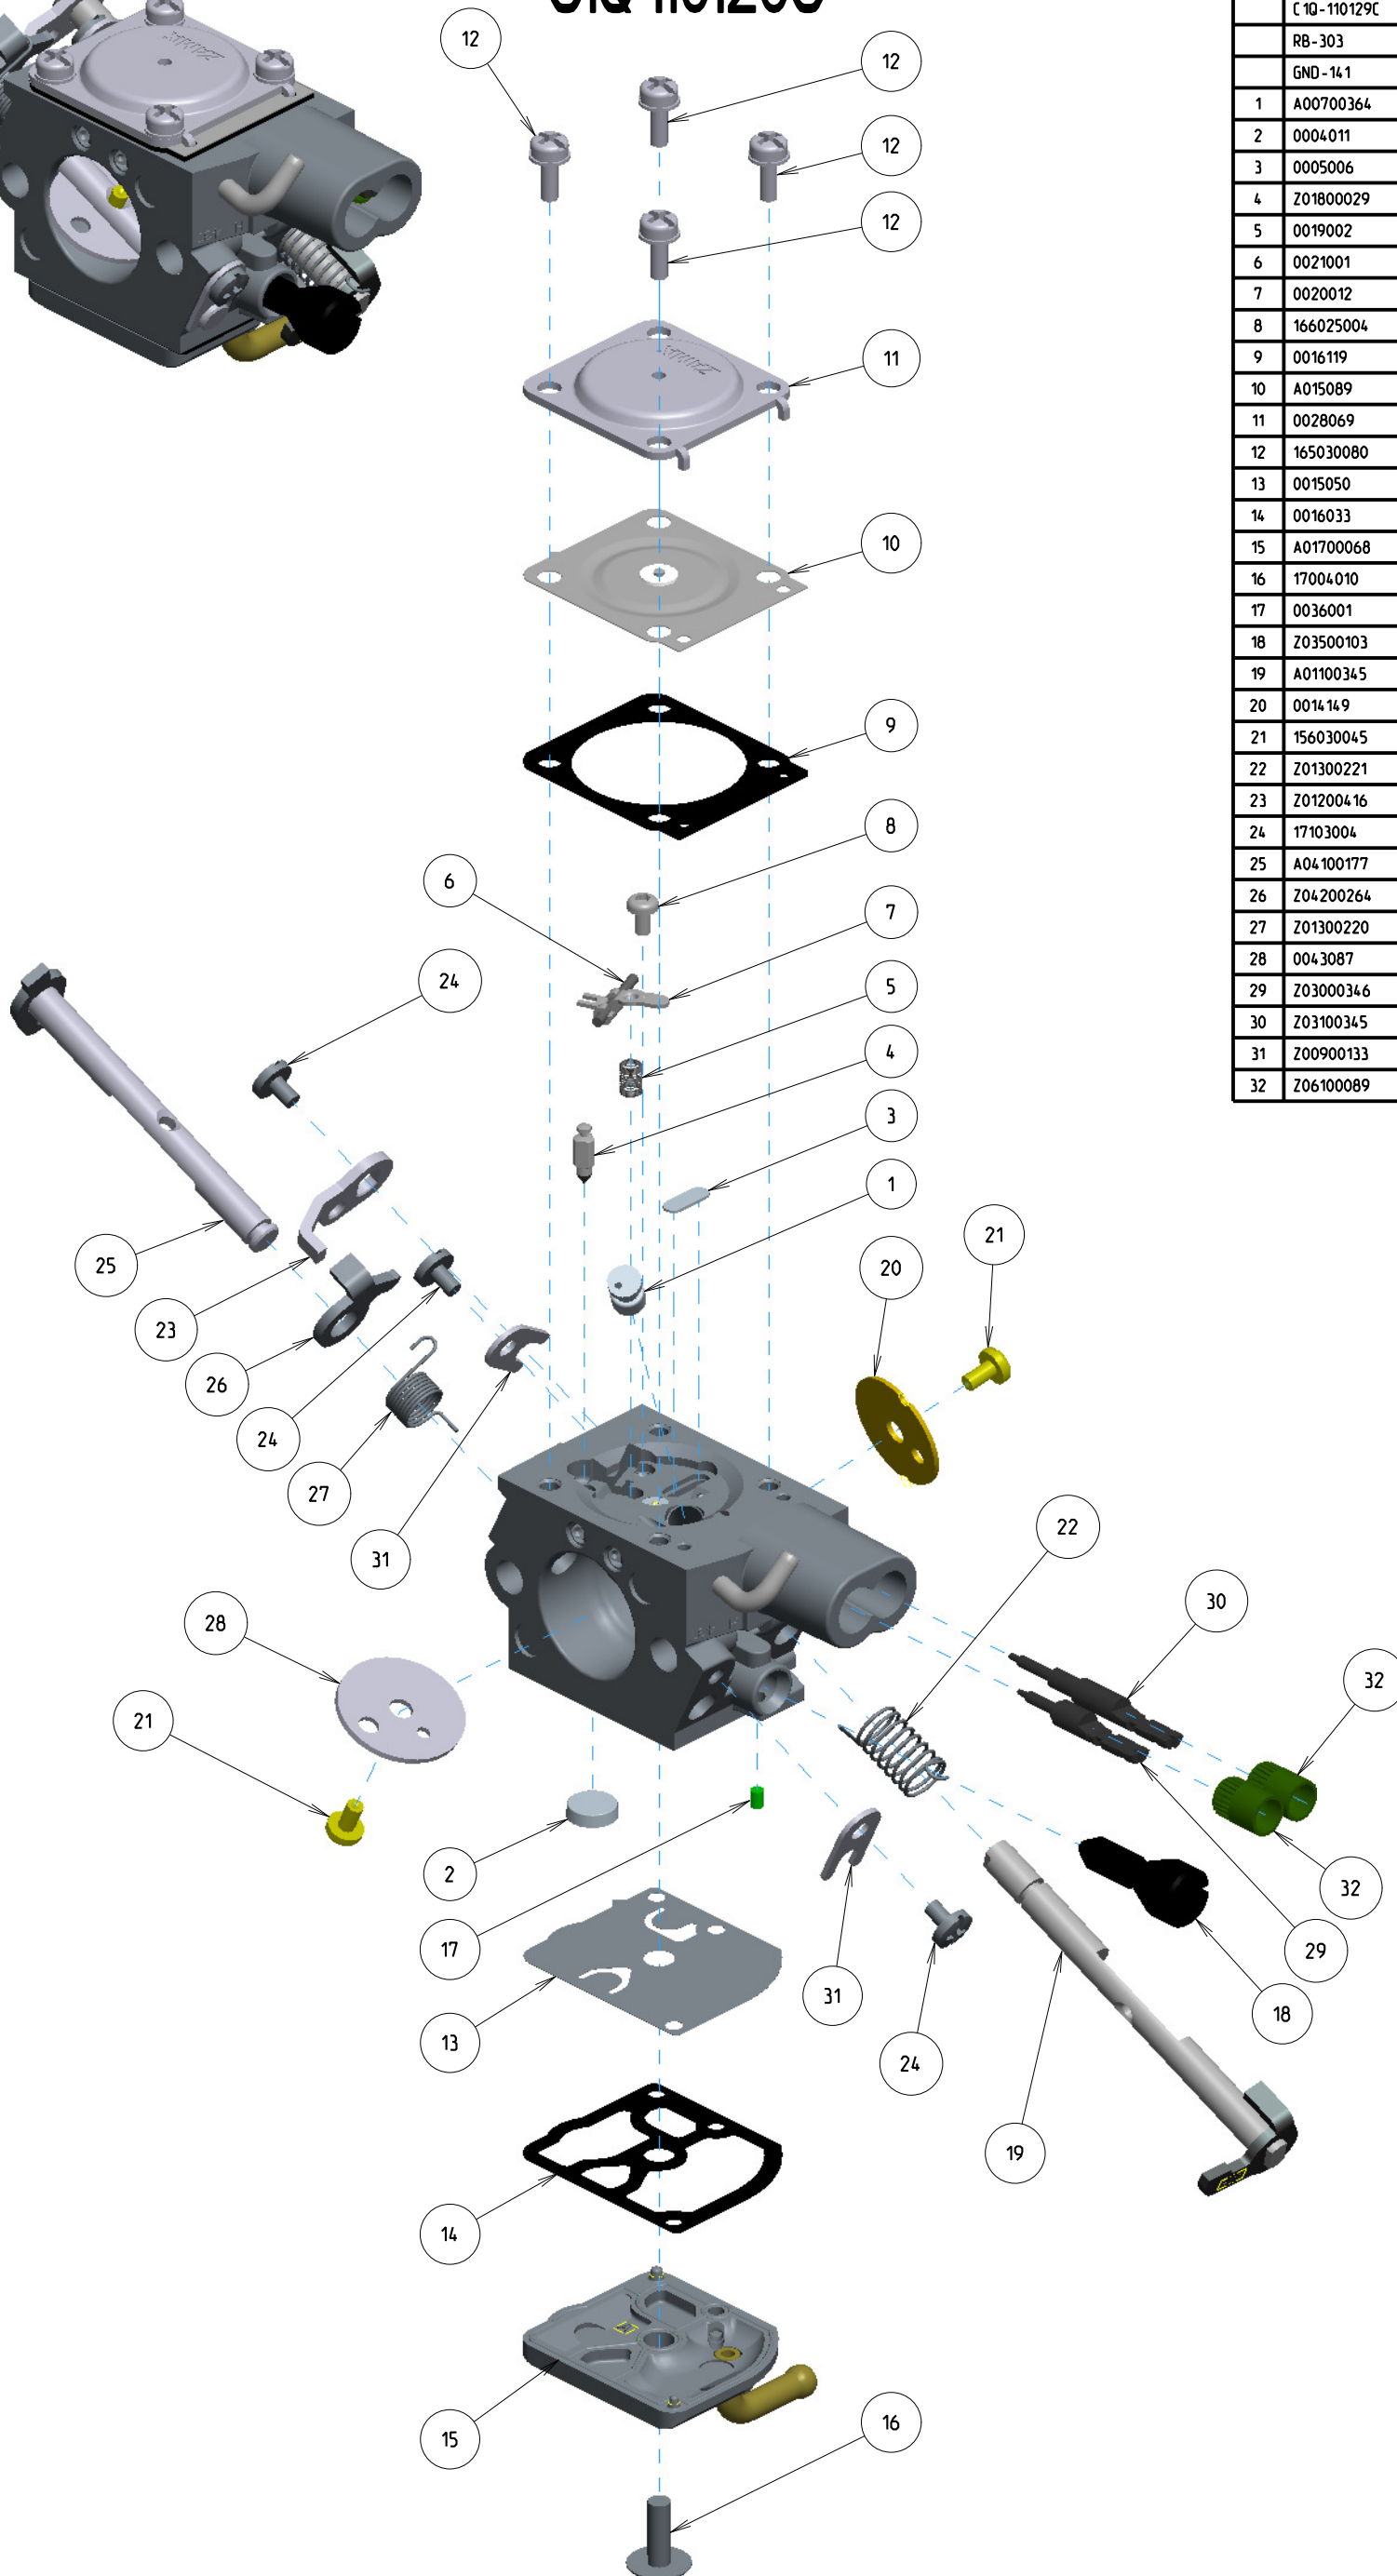

C1Q-110129C

ITEM	ZAMA PART NR.	DESCRIPTION
	C1Q-110129C	CARBURETOR ASSEMBLY
	RB-303	REBUILD KIT (3,4,5,6,7,9,10,13,14)
	GND-141	GASKET & DIAPHRAGM KIT (9,10,13,14)
1	A00700364	NOZZLE ASS'Y. CHECK VALVE
2	0004011	STRAINER
3	0005006	PLUG. WELCH
4	Z01800029	VALVE. INLET NEEDLE
5	0019002	SPRING. METERING LEVER
6	0021001	PIN
7	0020012	LEVER.METERING
8	166025004	SCREW (METERING PIN)
9	0016119	GASKET. METERING CHAMBER
10	A015089	DIAPHRAGM ASS'Y. METERING
11	0028069	COVER. METERING
12	165030080	SCREW (WITH PLAIN WASHER)
13	0015050	DIAPHRAGM. PUMP
14	0016033	GASKET. PUMP
15	A01700068	COVER ASS'Y. PUMP
16	17004010	SCREW (PUMP COVER)
17	0036001	PIECE. FRICTION
18	Z03500103	SCREW. THROTTLE ADJUST
19	A01100345	SHAFT ASS'Y. THROTTLE
20	0014149	VALVE. THROTTLE
21	156030045	SCREW
22	Z01300221	SPRING. THROTTLE RETURN
23	Z01200416	LEVER. THROTTLE
24	17103004	SCREW
25	A04100177	SHAFT ASS'Y. CHOKE
26	Z04200264	LEVER. CHOKE
27	Z01300220	SPRING. CHOKE RETURN
28	0043087	VALVE. CHOKE
29	Z03000346	SCREW. MAIN MIXTURE
30	Z03100345	SCREW. IDLE MIXTURE
31	Z00900133	RETAINER. SHAFT
32	Z06100089	LIMITER. TAMPER RESIST