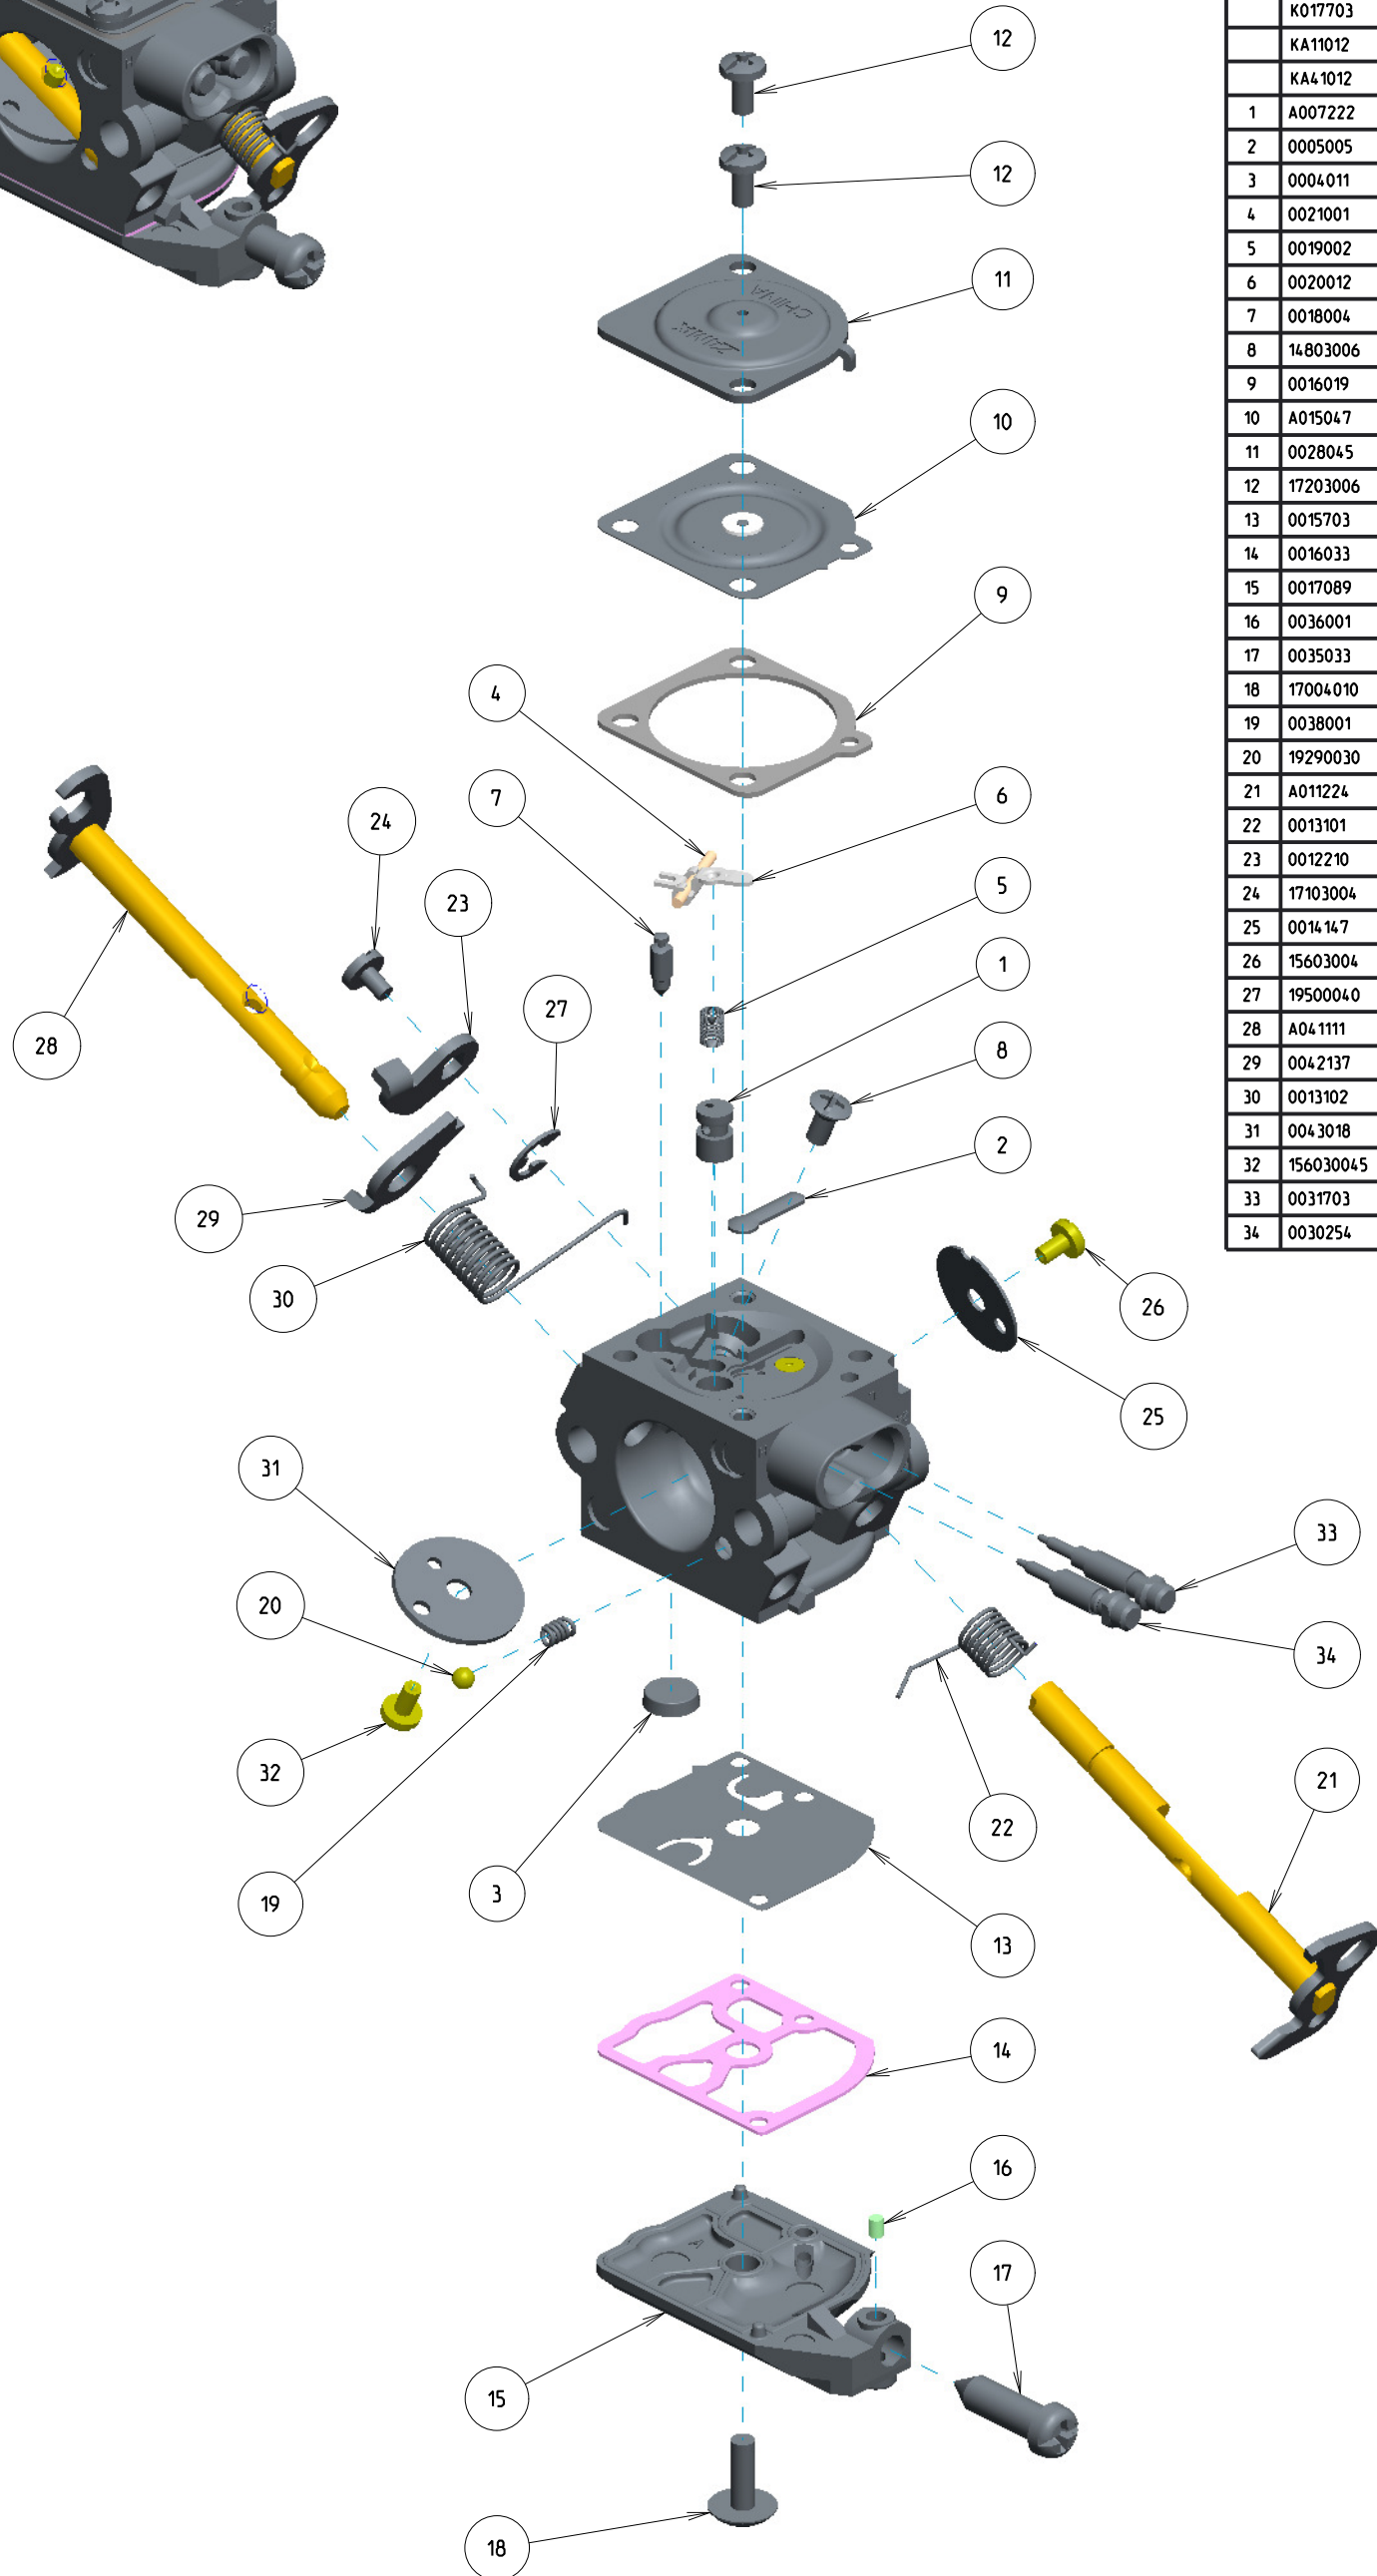

C1Q-DM20A

ITEM	ZAMA PART NR.	DESCRIPTION
	C1Q-DM20A	CARBURETOR ASSEMBLY
	RB-200	REBUILD KIT (3.4.5.6.7.8.9.10.13.14)
	GND-117	GASKET & DIAPHRAGM KIT (9.10.13.14)
	K017703	COVER KIT, PUMP (15.16.17)
	KA11012	THROTTLE KIT (21.22.23.24.25.26.27)
	KA41012	CHOKE KIT (19.20.28.29.30.31.32)
1	A007222	NOZZLE ASS'Y, CHECK VALVE
2	0005005	PLUG, WELCH
3	0004011	STRAINER
4	0021001	PIN
5	0019002	SPRING, METERING LEVER
6	0020012	LEVER, METERING
7	0018004	VALVE, INLET NEEDLE
8	14803006	SCREW
9	0016019	GASKET, METERING CHAMBER
10	A015047	DIAPHRAGM ASS'Y, METERING
11	0028045	COVER, METERING
12	17203006	SCREW (WITH SERRATION)
13	0015703	DIAPHRAGM, PUMP
14	0016033	GASKET, PUMP
15	0017089	COVER, PUMP
16	0036001	PIECE, FRICTION
17	0035033	SCREW, THROTTLE ADJUST
18	17004010	SCREW (PUMP COVER)
19	0038001	SPRING, FRICTION
20	19290030	BALL, STEEL
21	A011224	SHAFT ASS'Y, THROTTLE
22	0013101	SPRING, THROTTLE RETURN
23	0012210	LEVER, THROTTLE
24	17103004	SCREW
25	0014147	VALVE, THROTTLE
26	15603004	SCREW
27	19500040	E-RING
28	A041111	SHAFT ASS'Y, CHOKE
29	0042137	LEVER, CHOKE
30	0013102	SPRING, CHOKE RETURN
31	0043018	VALVE, CHOKE
32	156030045	SCREW
33	0031703	SCREW, IDLE MIXTURE
34	0030254	SCREW, MAIN MIXTURE