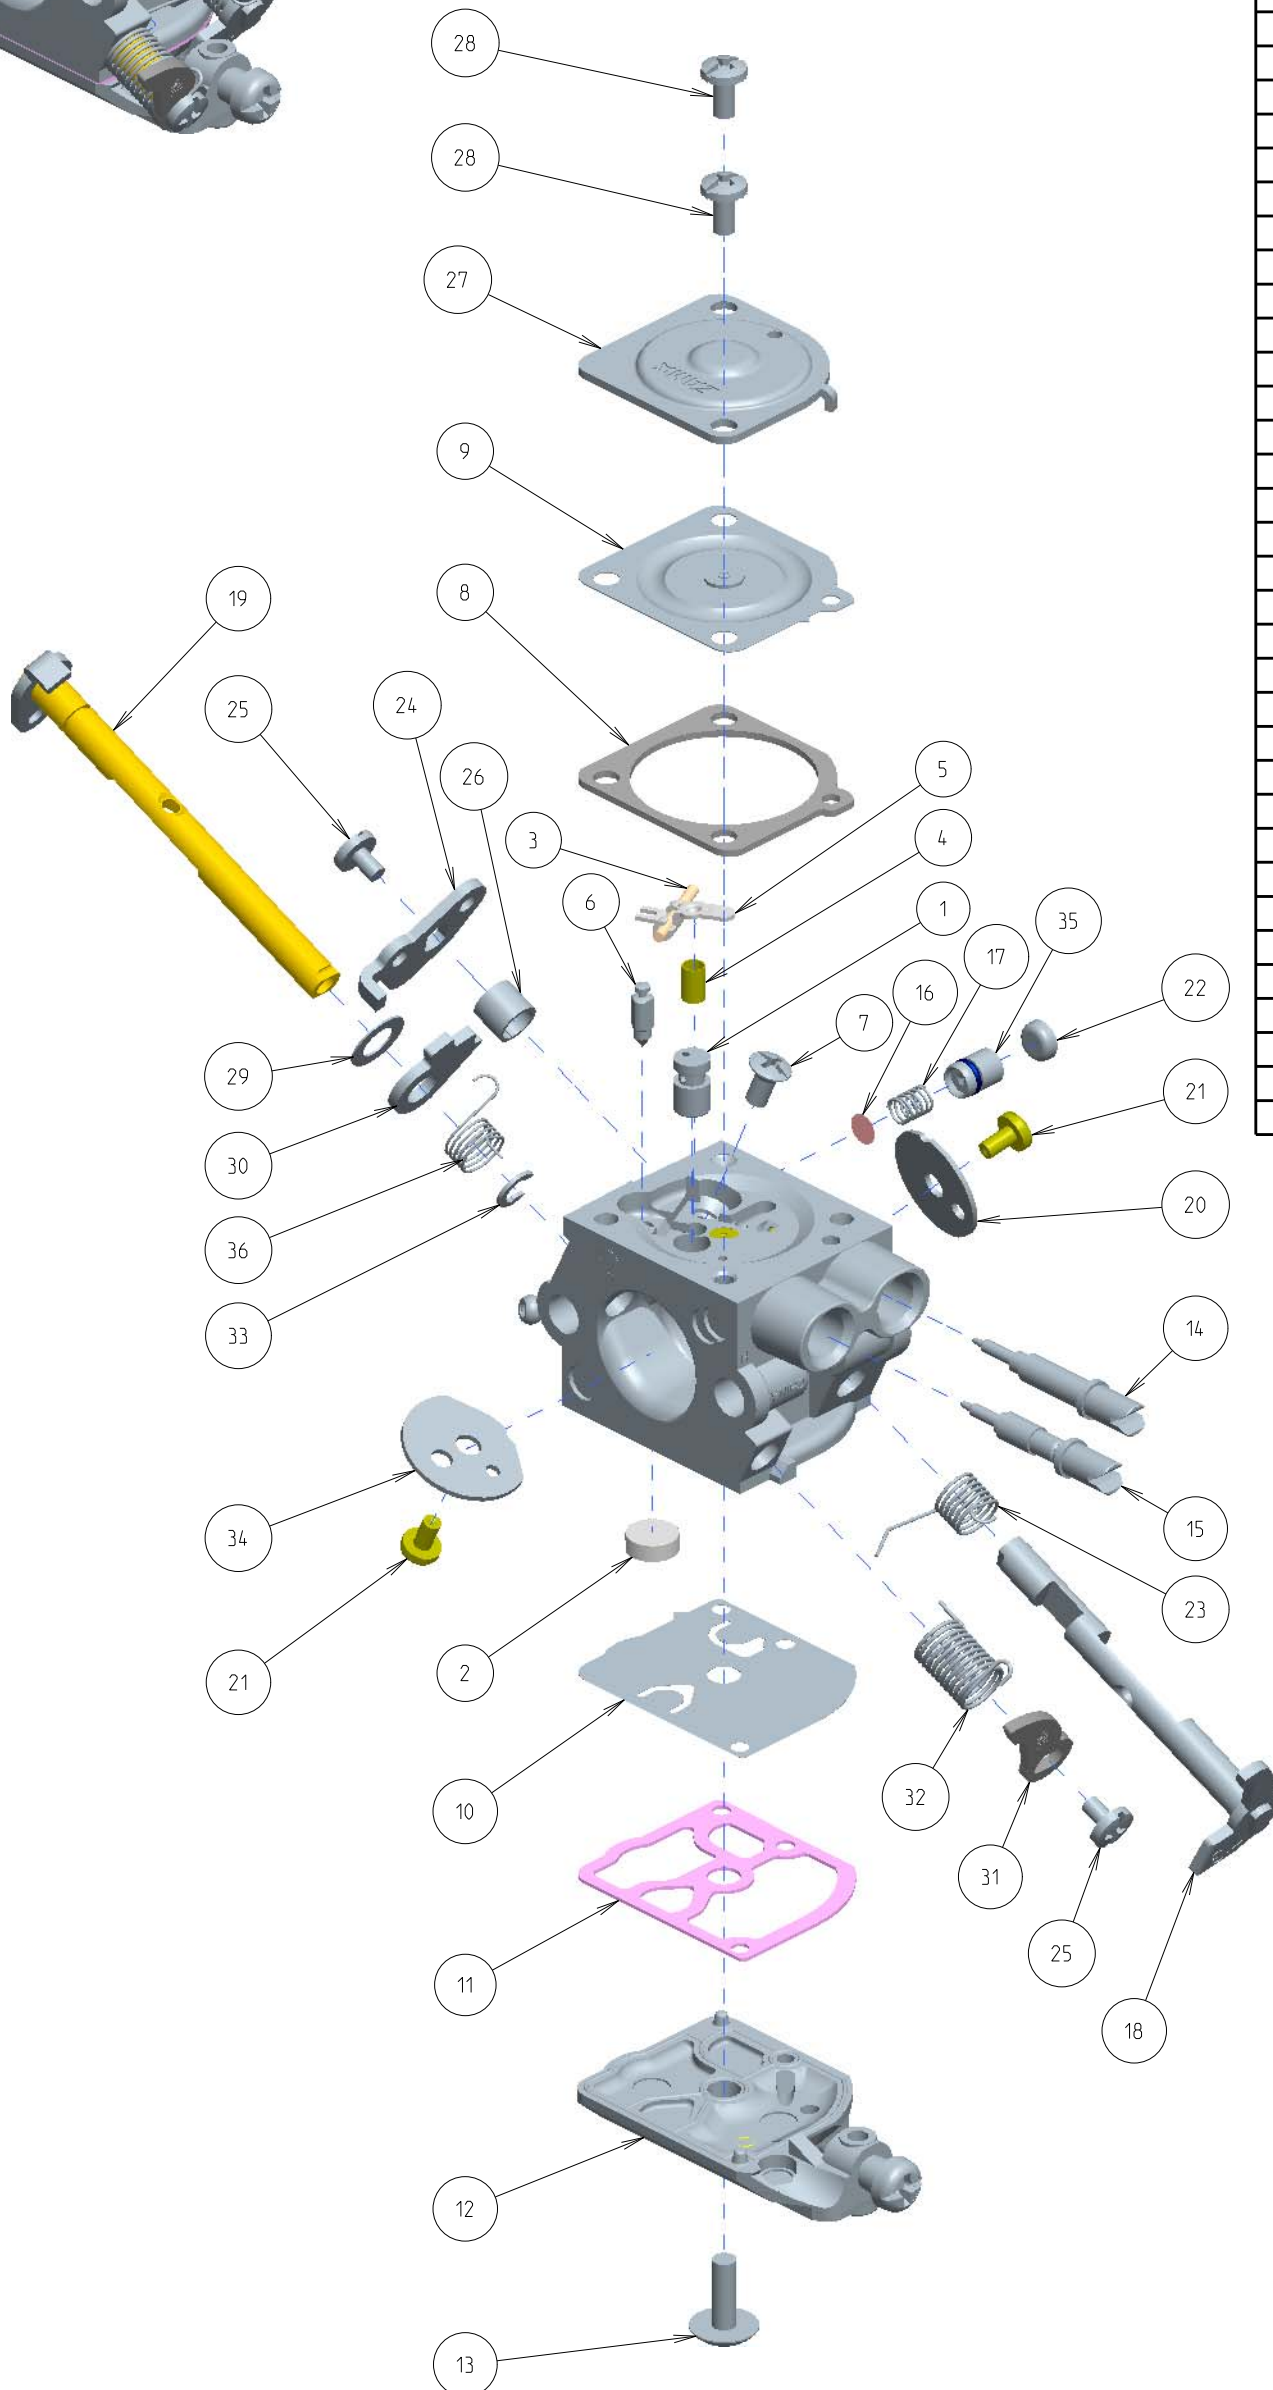

C1Q-DM25B

ITEM	ZAMA PART NR.	DESCRIPTION
	C1Q-DM25B	CARBURETOR ASSEMBLY
	RB-199	REBUILD KIT (2,3,4,5,6,7,8,9,10,11)
	GND-119	GASKET & DIAPHRAGM KIT (8,9,10,11)
	KA11011	THROTTLE KIT (18,20,21,23,24,25,26)
	KA41011	CHOKE KIT (19,21,25,29,30,31,32,33,34,36)
1	A007707	NOZZLE ASS'Y, CHECK VALVE
2	0004011	STRAINER
3	0021001	PIN
4	0019012	SPRING, METERING LEVER
5	0020012	LEVER, METERING
6	0018004	VALVE, INLET NEEDLE
7	14803006	SCREW
8	0016018	GASKET, METERING CHAMBER
9	A015049	DIAPHRAGM ASS'Y, METERING
10	0015050	DIAPHRAGM, PUMP
11	0016033	GASKET, PUMP
12	K017704	COVER KIT, PUMP
13	17004010	SCREW (PUMP COVER)
14	0031706	SCREW, IDLE MIXTURE
15	0030705	SCREW, MAIN MIXTURE
16	0004002	STRAINER
17	0054057	SPRING
18	A011716	SHAFT ASS'Y, THROTTLE
19	A041704	SHAFT ASSY, CHOKE
20	0014104	VALVE, THROTTLE
21	156030045	SCREW
22	0005048	PLUG, ACC POCKET
23	0013039	SPRING, THROTTLE RETURN
24	0012705	LEVER, THROTTLE
25	17103004	SCREW
26	0052019	COLLAR
27	0028704	COVER, METERING
28	17203006	SCREW (WITH SERRATION)
29	0026037	WASHER
30	0042703	LEVER, CHOKE
31	0042706	LEVER, CHOKE
32	0013113	SPRING, RETURN
33	19510040	E-RING
34	0043701	VALVE, CHOKE
35	K053049	PLUNGER KIT
36	0013149	SPRING, CHOKE RETURN