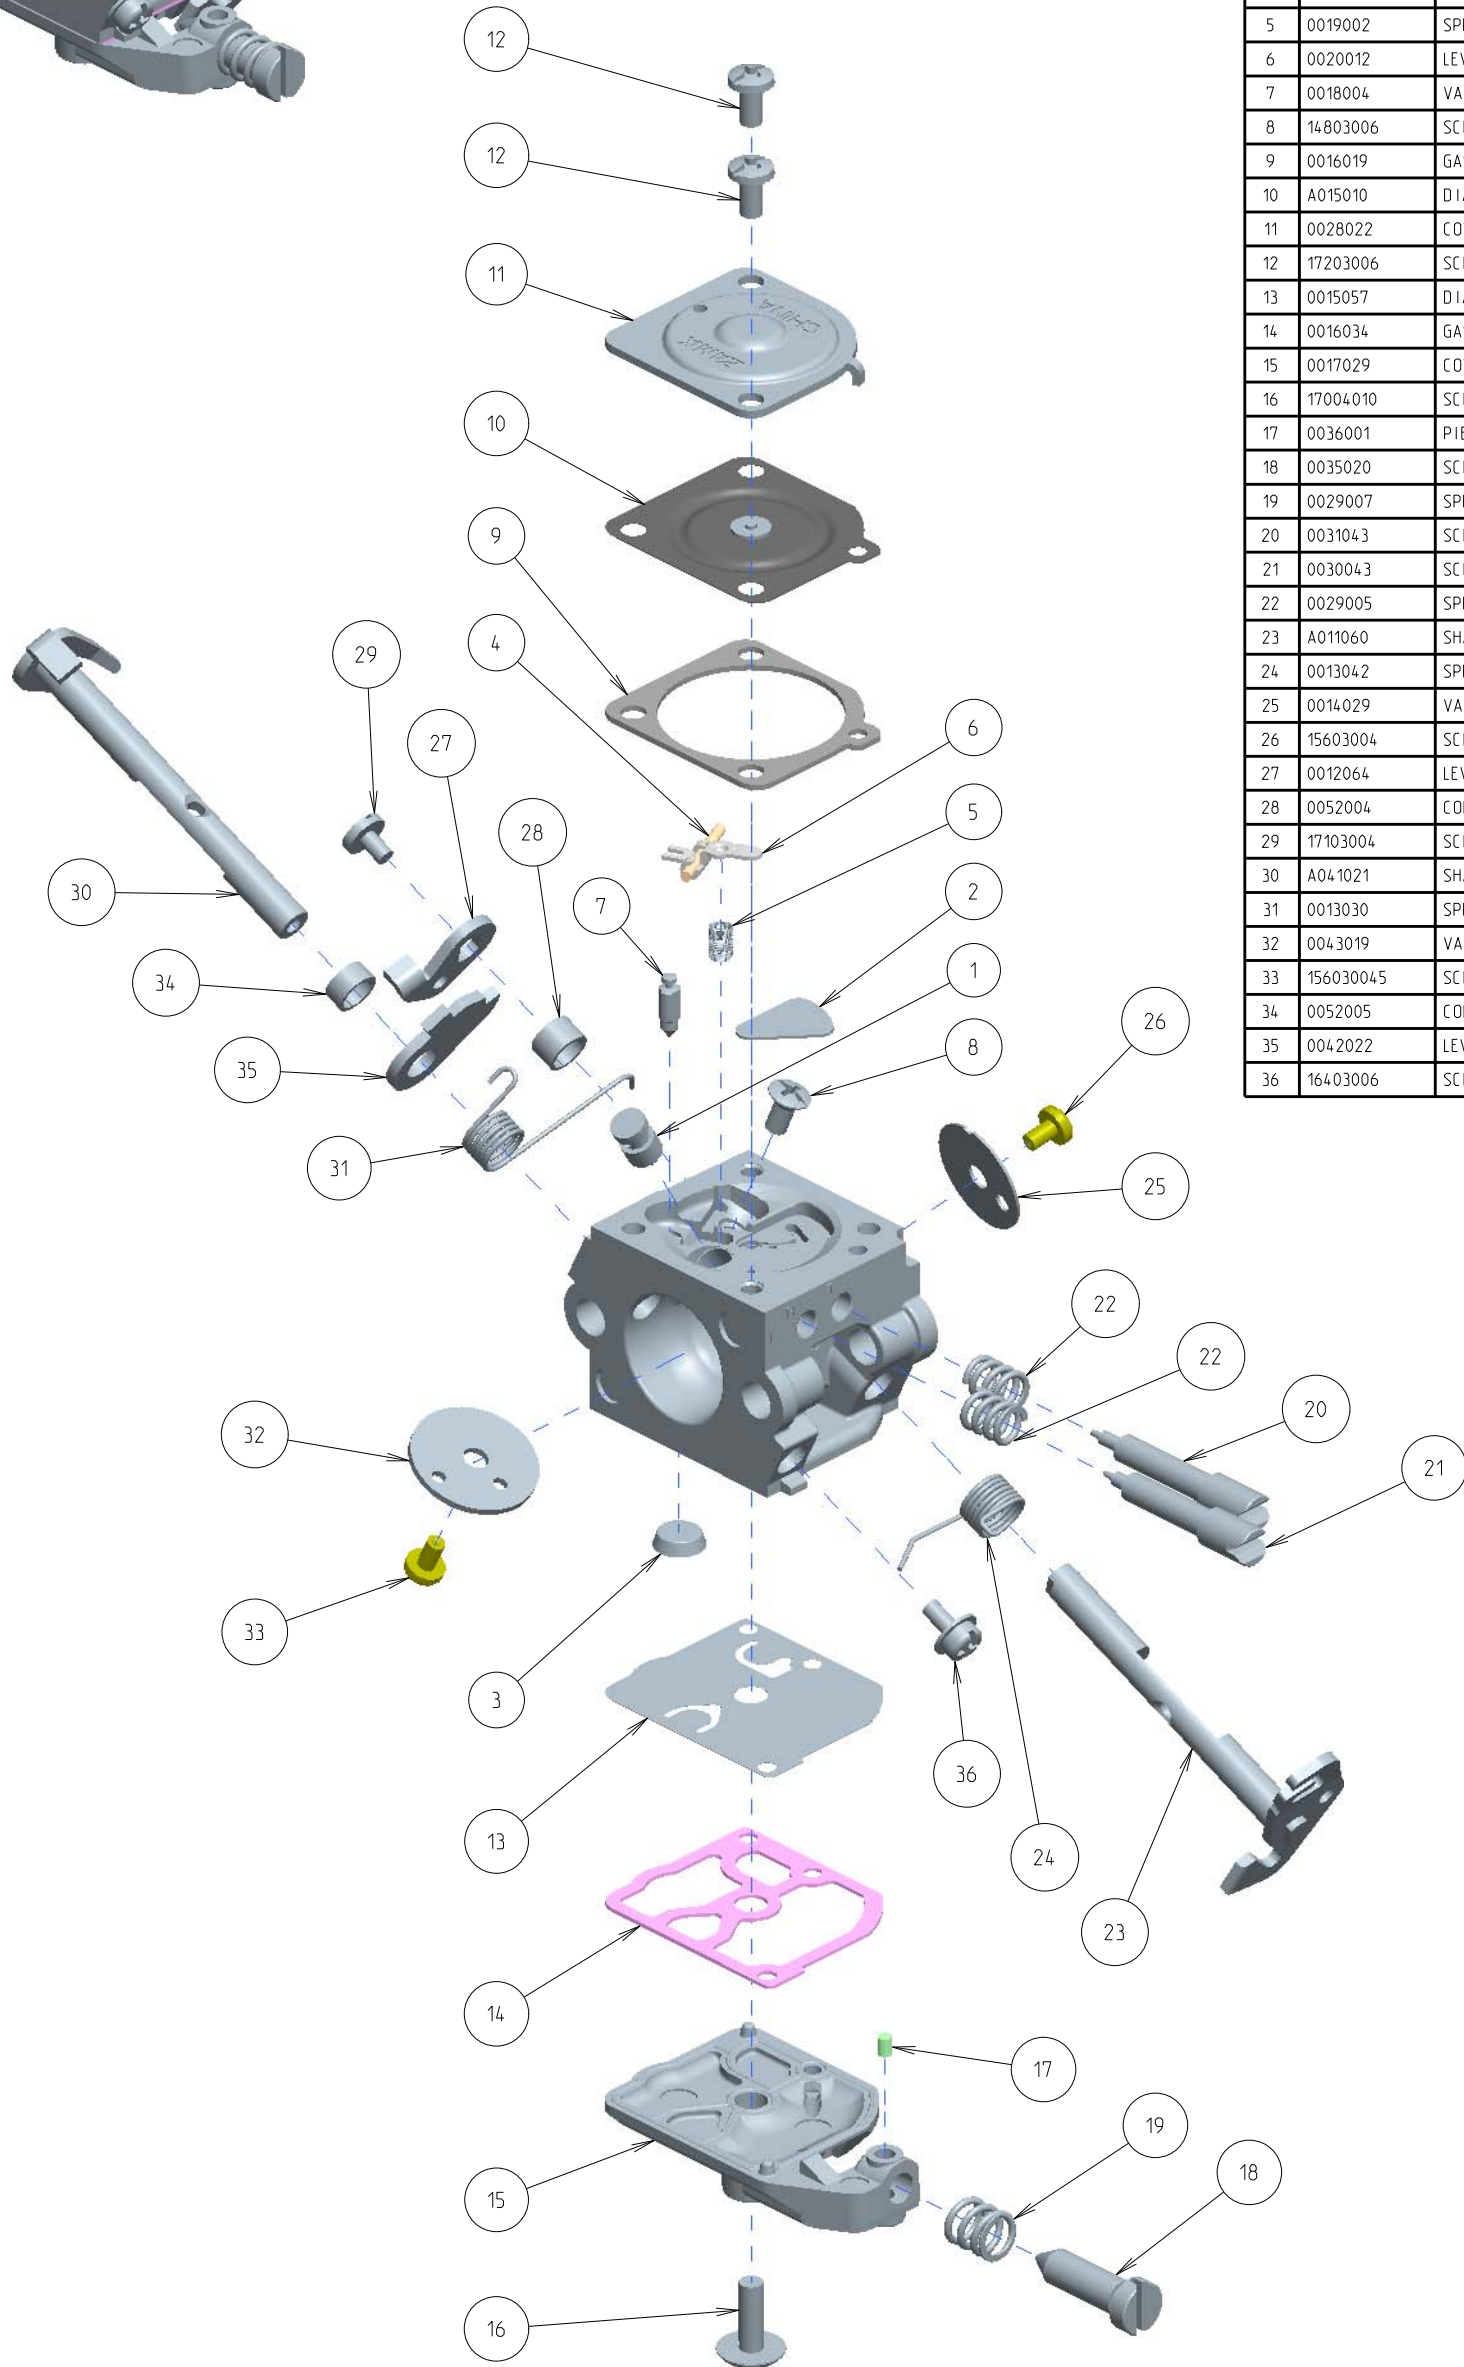

C1Q-EL1

ITEM	ZAMA PART NR.	DESCRIPTION
	C1Q-EL1	CARBURETOR ASSEMBLY
	RB-45	REBUILD KIT (2,3,4,5,6,7,9,10,13,14)
	GND-33	GASKET & DIAPHRAGM KIT (9,10,13,14)
	K017017	COVER KIT, PUMP (15,17,18,19)
1	A007028	NOZZLE ASS'Y, CHECK VALVE
2	0005010	PLUG, WELCH
3	0004009	STRAINER
4	0021001	PIN
5	0019002	SPRING, METERING LEVER
6	0020012	LEVER, METERING
7	0018004	VALVE, INLET NEEDLE
8	14803006	SCREW
9	0016019	GASKET, METERING CHAMBER
10	A015010	DIAPHRAGM ASS'Y, METERING
11	0028022	COVER, METERING
12	17203006	SCREW (WITH SERRATION)
13	0015057	DIAPHRAGM, PUMP
14	0016034	GASKET, PUMP
15	0017029	COVER, PUMP
16	17004010	SCREW (PUMP COVER)
17	0036001	PIECE, FRICTION
18	0035020	SCREW, THROTTLE ADJUST
19	0029007	SPRING, ADJUST SCREW
20	0031043	SCREW, IDLE MIXTURE
21	0030043	SCREW, MAIN MIXTURE
22	0029005	SPRING, ADJUST SCREW
23	A011060	SHAFT ASS'Y, THROTTLE
24	0013042	SPRING, THROTTLE RETURN
25	0014029	VALVE, THROTTLE
26	15603004	SCREW
27	0012064	LEVER, THROTTLE
28	0052004	COLLAR
29	17103004	SCREW
30	A041021	SHAFT ASS'Y, CHOKE
31	0013030	SPRING, CHOKE RETURN
32	0043019	VALVE, CHOKE
33	156030045	SCREW
34	0052005	COLLAR
35	0042022	LEVER, CHOKE
36	16403006	SCREW (WITH PLAIN WASHER)