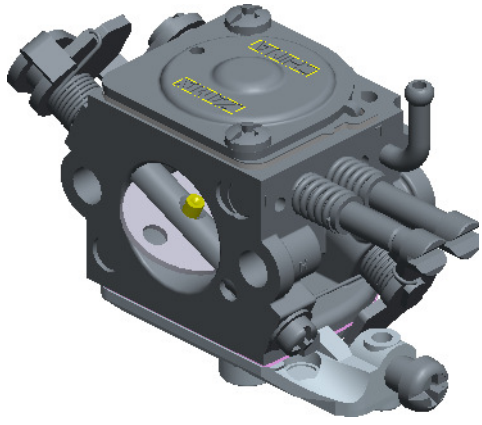

C1Q-EL23A

ITEM	ZAMA PART NR.	DESCRIPTION
	C1Q-EL23A	CARBURETOR ASSEMBLY
	RB-41	REBUILD KIT (2,3,4,5,6,8,11,12,36,37)
	GND-35	GASKET & DIAPHRAGM KIT (8,11,12,36)
	K017041	COVER KIT, PUMP (13,15,16)
1	A007237	NOZZLE ASS'Y, CHECK VALVE
2	0004011	STRAINER
3	0021001	PIN
4	0019012	SPRING, METERING LEVER
5	0020012	LEVER, METERING
6	0018004	VALVE, INLET NEEDLE
7	14803006	SCREW
8	0016019	GASKET, METERING CHAMBER
9	0028022	COVER, METERING
10	17203006	SCREW (WITH SERRATION)
11	0015050	DIAPHRAGM, PUMP
12	0016033	GASKET, PUMP
13	0017025	COVER, PUMP
14	17004010	SCREW (PUMP COVER)
15	0036001	PIECE, FRICTION
16	0035035	SCREW, THROTTLE ADJUST
17	0031204	SCREW, IDLE MIXTURE
18	0030201	SCREW, MAIN MIXTURE
19	0029005	SPRING, ADJUST SCREW
20	0038001	SPRING, FRICTION
21	19290030	BALL, STEEL
22	A01187	SHAFT ASS'Y THROTTLE
23	0013078	SPRING, THROTTLE RETURN
24	0014004	VALVE, THROTTLE
25	15603004	SCREW
26	0012099	LEVER, THROTTLE
27	0052004	COLLAR
28	17103004	SCREW
29	A041079	SHAFT ASS'Y, CHOKE
30	0013068	SPRING, CHOKE RETURN
31	0043051	VALVE, CHOKE
32	156030045	SCREW
33	0052005	COLLAR
34	0042087	LEVER, CHOKE
35	16403006	SCREW (WITH PLAIN WASHER)
36	A015010	DIAPHRAGM ASS'Y, METERING
37	0005004	PLUG, WELCH