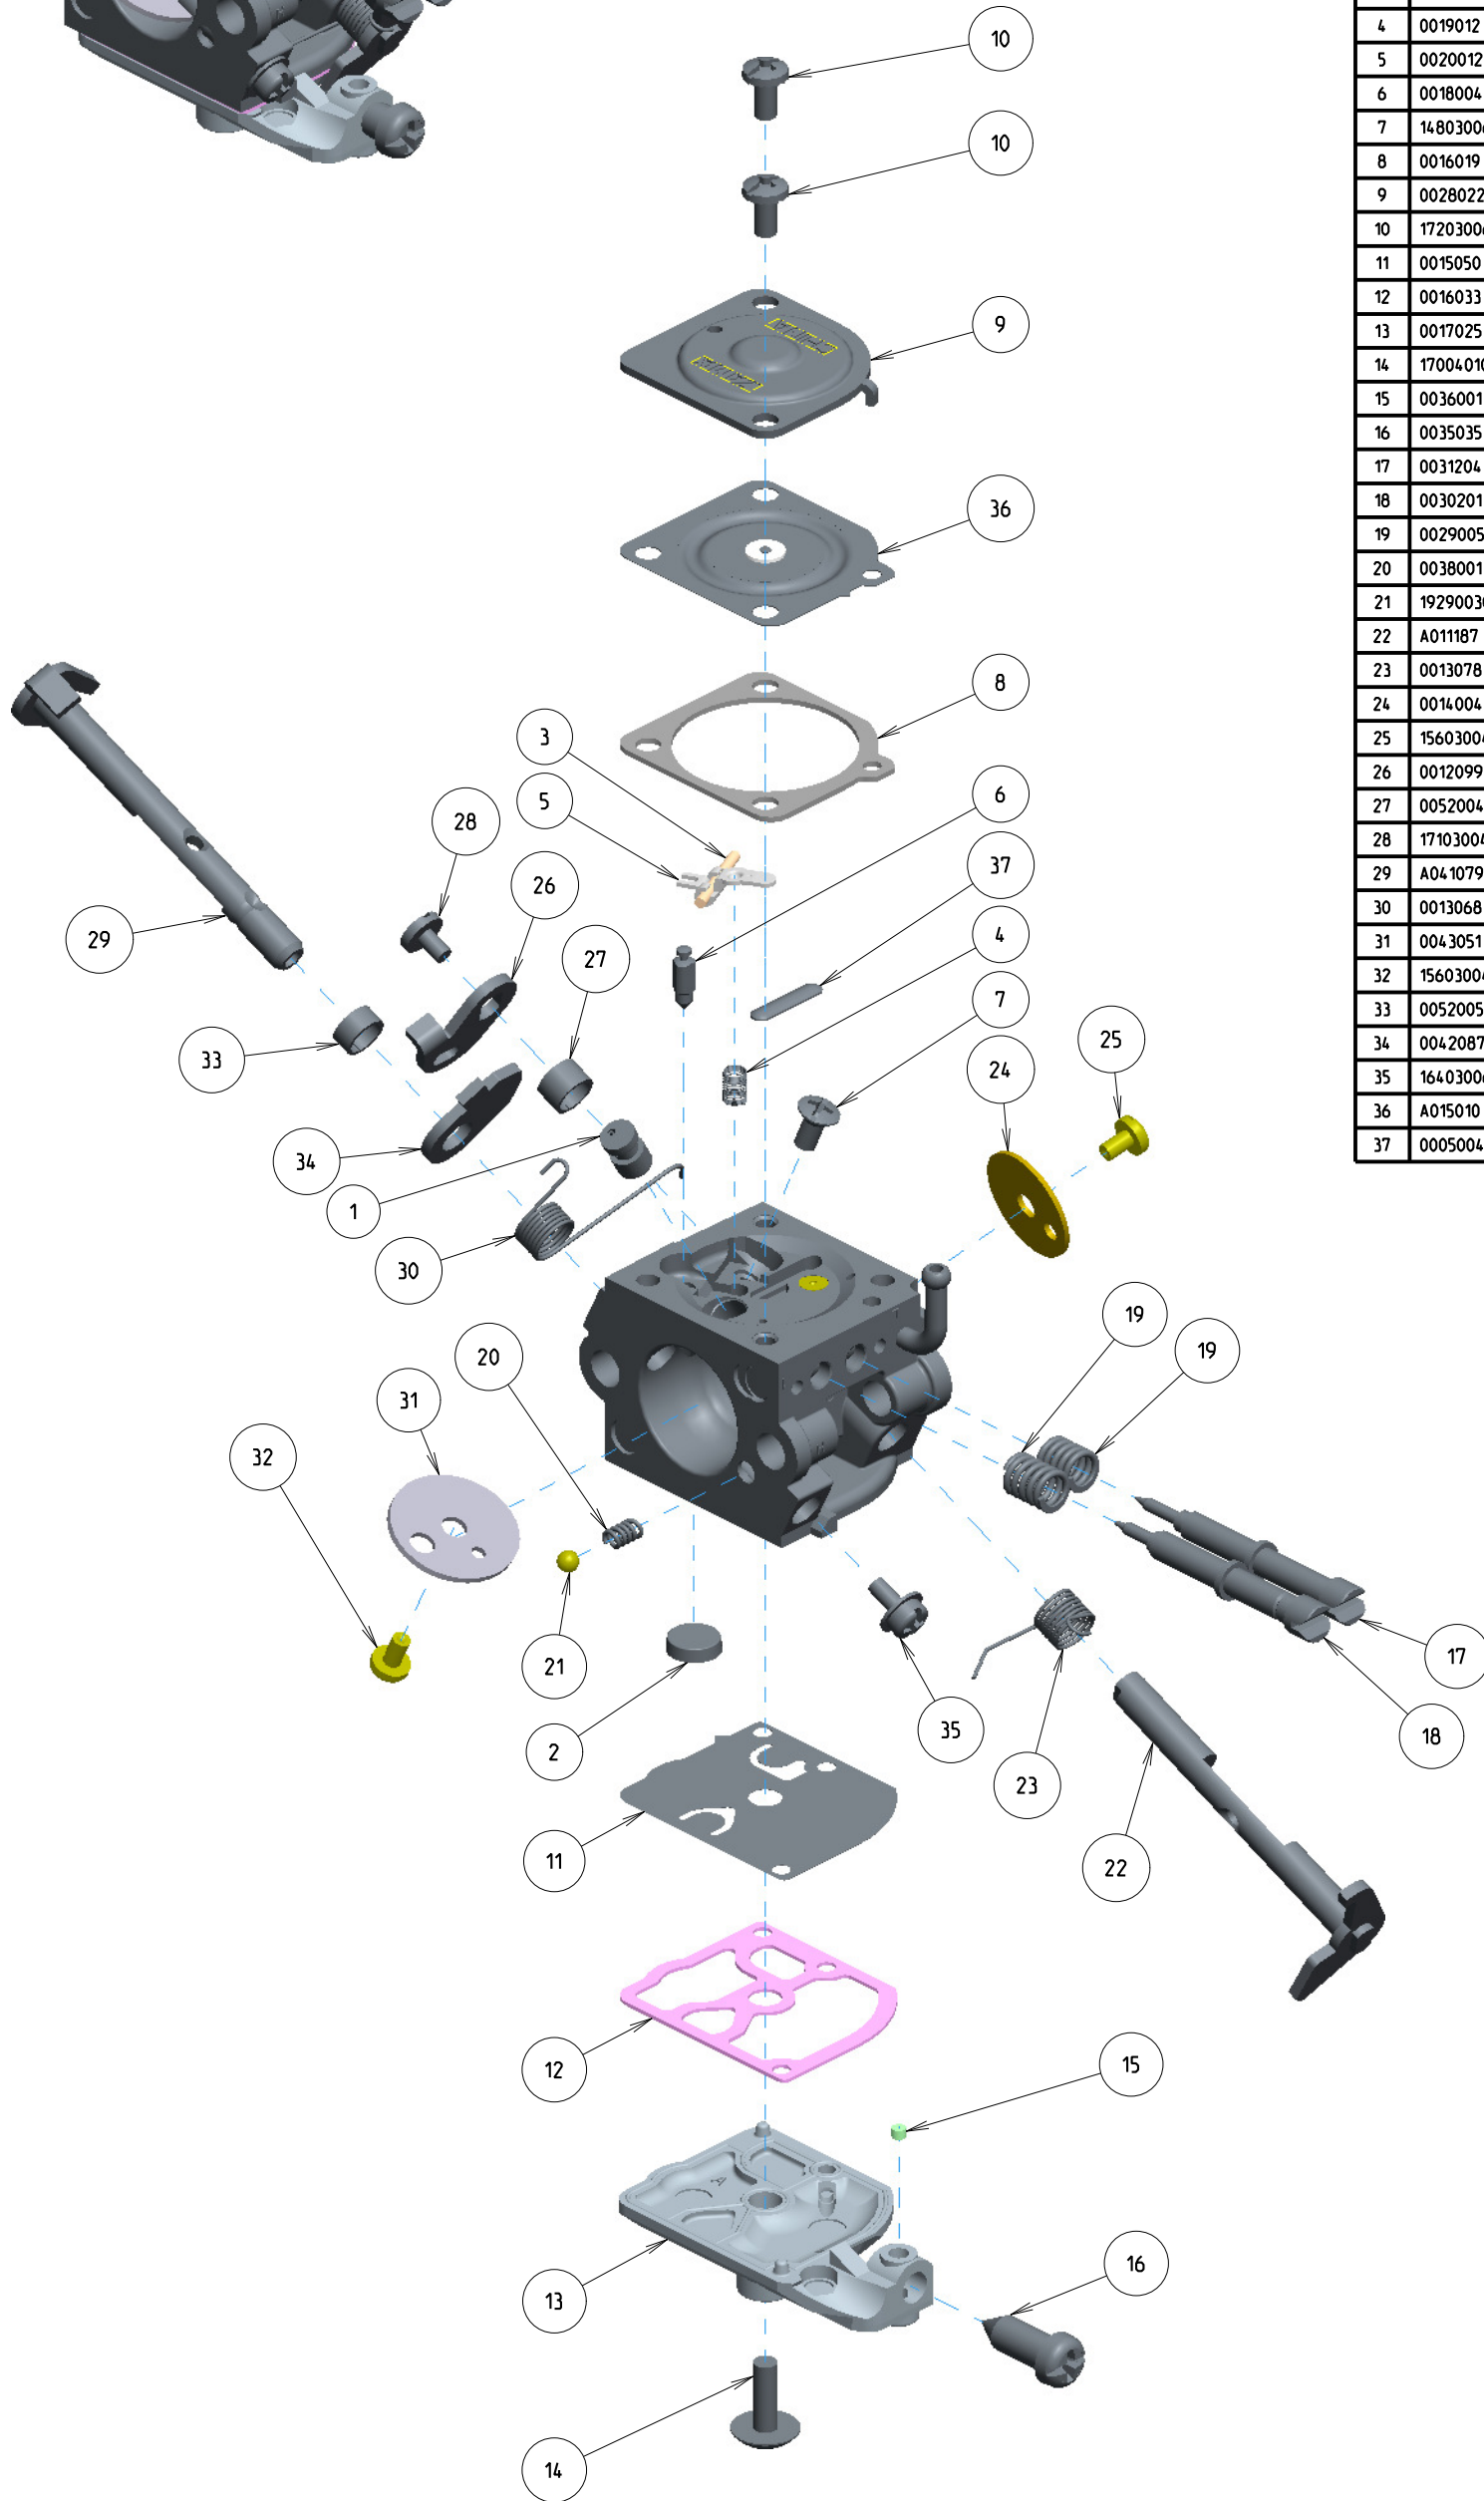

C1Q-EL23A

ITEM	ZAMA PART NR.	DESCRIPTION
	C1Q-EL23A	CARBURETOR ASSEMBLY
	RB-41	REBUILD KIT (2,3,4,5,6,8,11,12,36,37)
	GND-35	GASKET & DIAPHRAGM KIT (8,11,12,36)
	K017041	COVER KIT, PUMP (13,15,16)
1	A007237	NOZZLE ASS'Y, CHECK VALVE
2	0004011	STRAINER
3	0021001	PIN
4	0019012	SPRING, METERING LEVER
5	0020012	LEVER, METERING
6	0018004	VALVE, INLET NEEDLE
7	14803006	SCREW
8	0016019	GASKET, METERING CHAMBER
9	0028022	COVER, METERING
10	17203006	SCREW (WITH SERRATION)
11	0015050	DIAPHRAGM, PUMP
12	0016033	GASKET, PUMP
13	0017025	COVER, PUMP
14	17004010	SCREW (PUMP COVER)
15	0036001	PIECE, FRICTION
16	0035035	SCREW, THROTTLE ADJUST
17	0031204	SCREW, IDLE MIXTURE
18	0030201	SCREW, MAIN MIXTURE
19	0029005	SPRING, ADJUST SCREW
20	0038001	SPRING, FRICTION
21	19290030	BALL, STEEL
22	A01187	SHAFT ASS'Y THROTTLE
23	0013078	SPRING, THROTTLE RETURN
24	0014004	VALVE, THROTTLE
25	15603004	SCREW
26	0012099	LEVER, THROTTLE
27	0052004	COLLAR
28	17103004	SCREW
29	A041079	SHAFT ASS'Y, CHOKE
30	0013068	SPRING, CHOKE RETURN
31	0043051	VALVE, CHOKE
32	156030045	SCREW
33	0052005	COLLAR
34	0042087	LEVER, CHOKE
35	16403006	SCREW (WITH PLAIN WASHER)
36	A015010	DIAPHRAGM ASS'Y, METERING
37	0005004	PLUG, WELCH