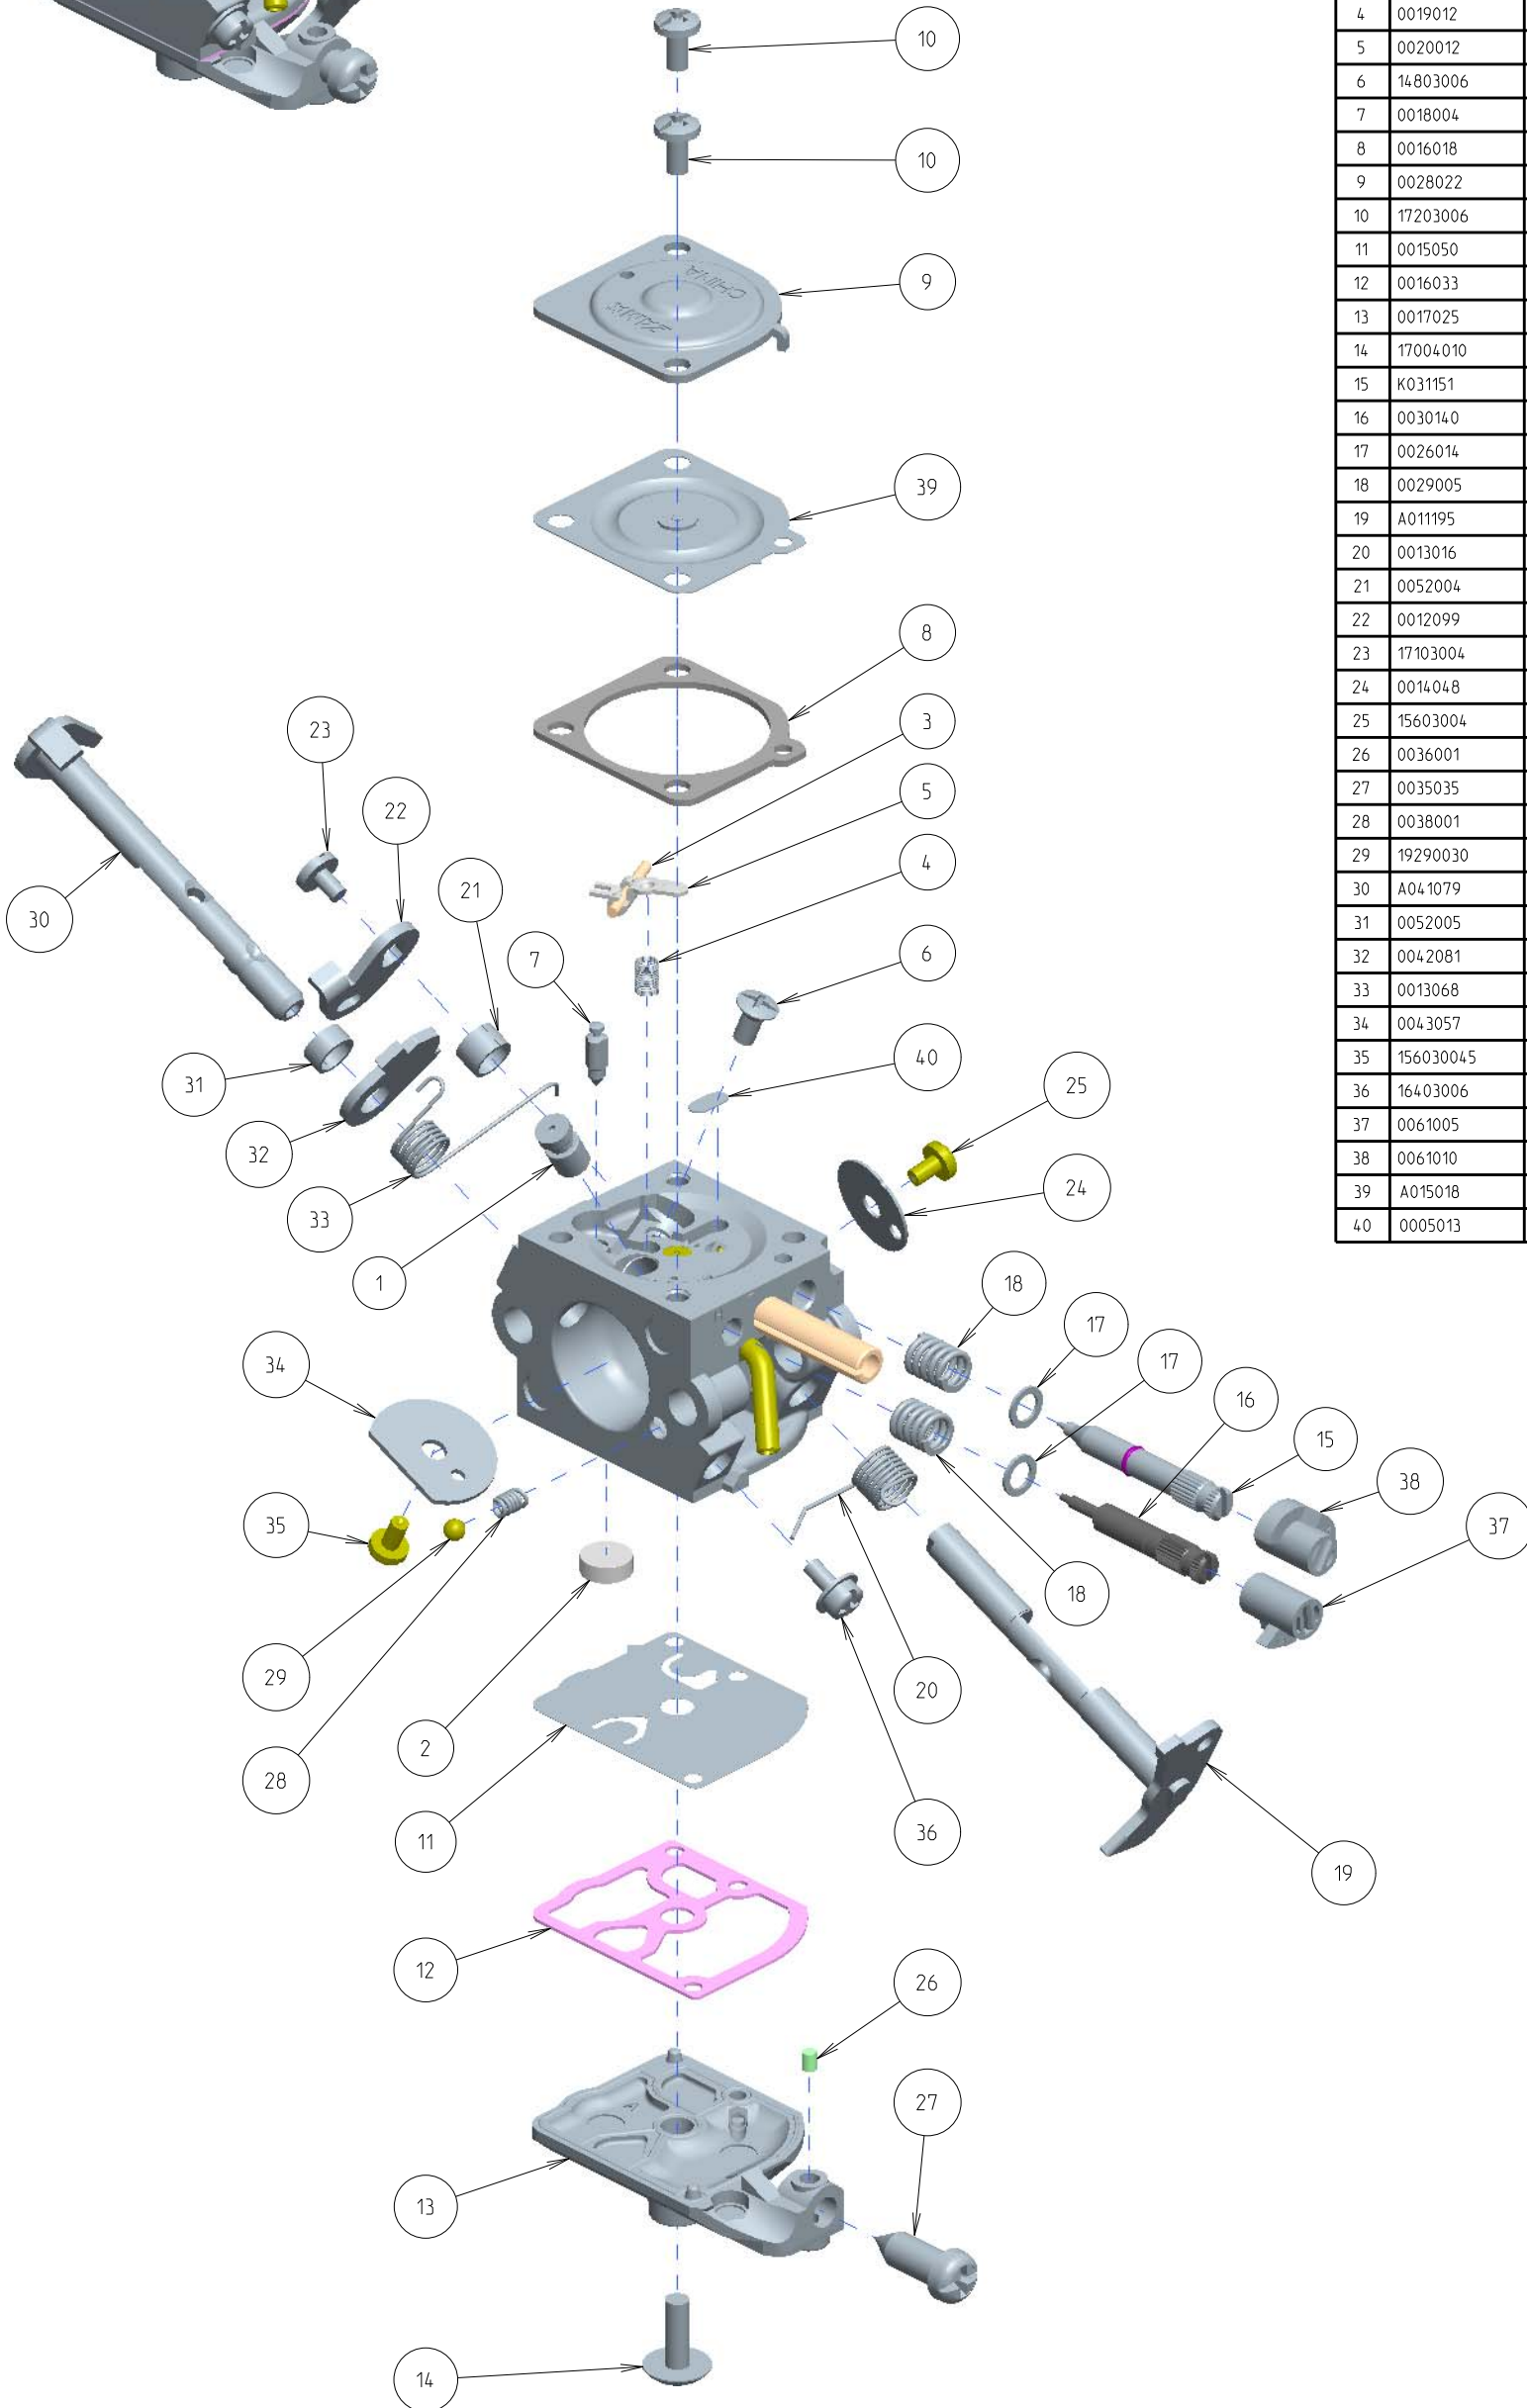

# C1Q-EL24A

ITEM	ZAMA PART NR.	DESCRIPTION
	C1Q-EL24A	CARBURETOR ASSEMBLY
	RB-69	REBUILD KIT (2,3,4,5,7,8,11,12,39,40)
	GND-39	GASKET & DIAPHRAGM KIT (8,11,12,39)
	K017041	COVER KIT, PUMP (13,26,27)
1	A007232	NOZZLE ASS'Y, CHECK VALVE
2	0004011	STRAINER
3	0021001	PIN
4	0019012	SPRING, METERING LEVER
5	0020012	LEVER, METERING
6	14803006	SCREW
7	0018004	VALVE, INLET NEEDLE
8	0016018	GASKET, METERING CHAMBER
9	0028022	COVER, METERING
10	17203006	SCREW (WITH SERRATION)
11	0015050	DIAPHRAGM, PUMP
12	0016033	GASKET, PUMP
13	0017025	COVER, PUMP
14	17004010	SCREW (PUMP COVER)
15	K031151	SCREW KIT, IDLE MIXTURE
16	0030140	SCREW, MAIN MIXTURE
17	0026014	WASHER
18	0029005	SPRING, ADJUST SCREW
19	A011195	SHAFT ASS'Y THROTTLE
20	0013016	SPRING, THROTTLE RETURN
21	0052004	COLLAR
22	0012099	LEVER, THROTTLE
23	17103004	SCREW
24	0014048	VALVE, THROTTLE
25	15603004	SCREW
26	0036001	PIECE, FRICTION
27	0035035	SCREW, THROTTLE ADJUST
28	0038001	SPRING, FRICTION
29	19290030	BALL, STEEL
30	A041079	SHAFT ASS'Y, CHOKE
31	0052005	COLLAR
32	0042081	LEVER, CHOKE
33	0013068	SPRING, CHOKE RETURN
34	0043057	VALVE, CHOKE
35	156030045	SCREW
36	16403006	SCREW (WITH PLAIN WASHER)
37	0061005	LIMITER, TAMPER RESIST
38	0061010	LIMITER, TAMPER RESIST
39	A015018	DIAPHRAGM ASS'Y, METERING
40	0005013	PLUG, WELCH