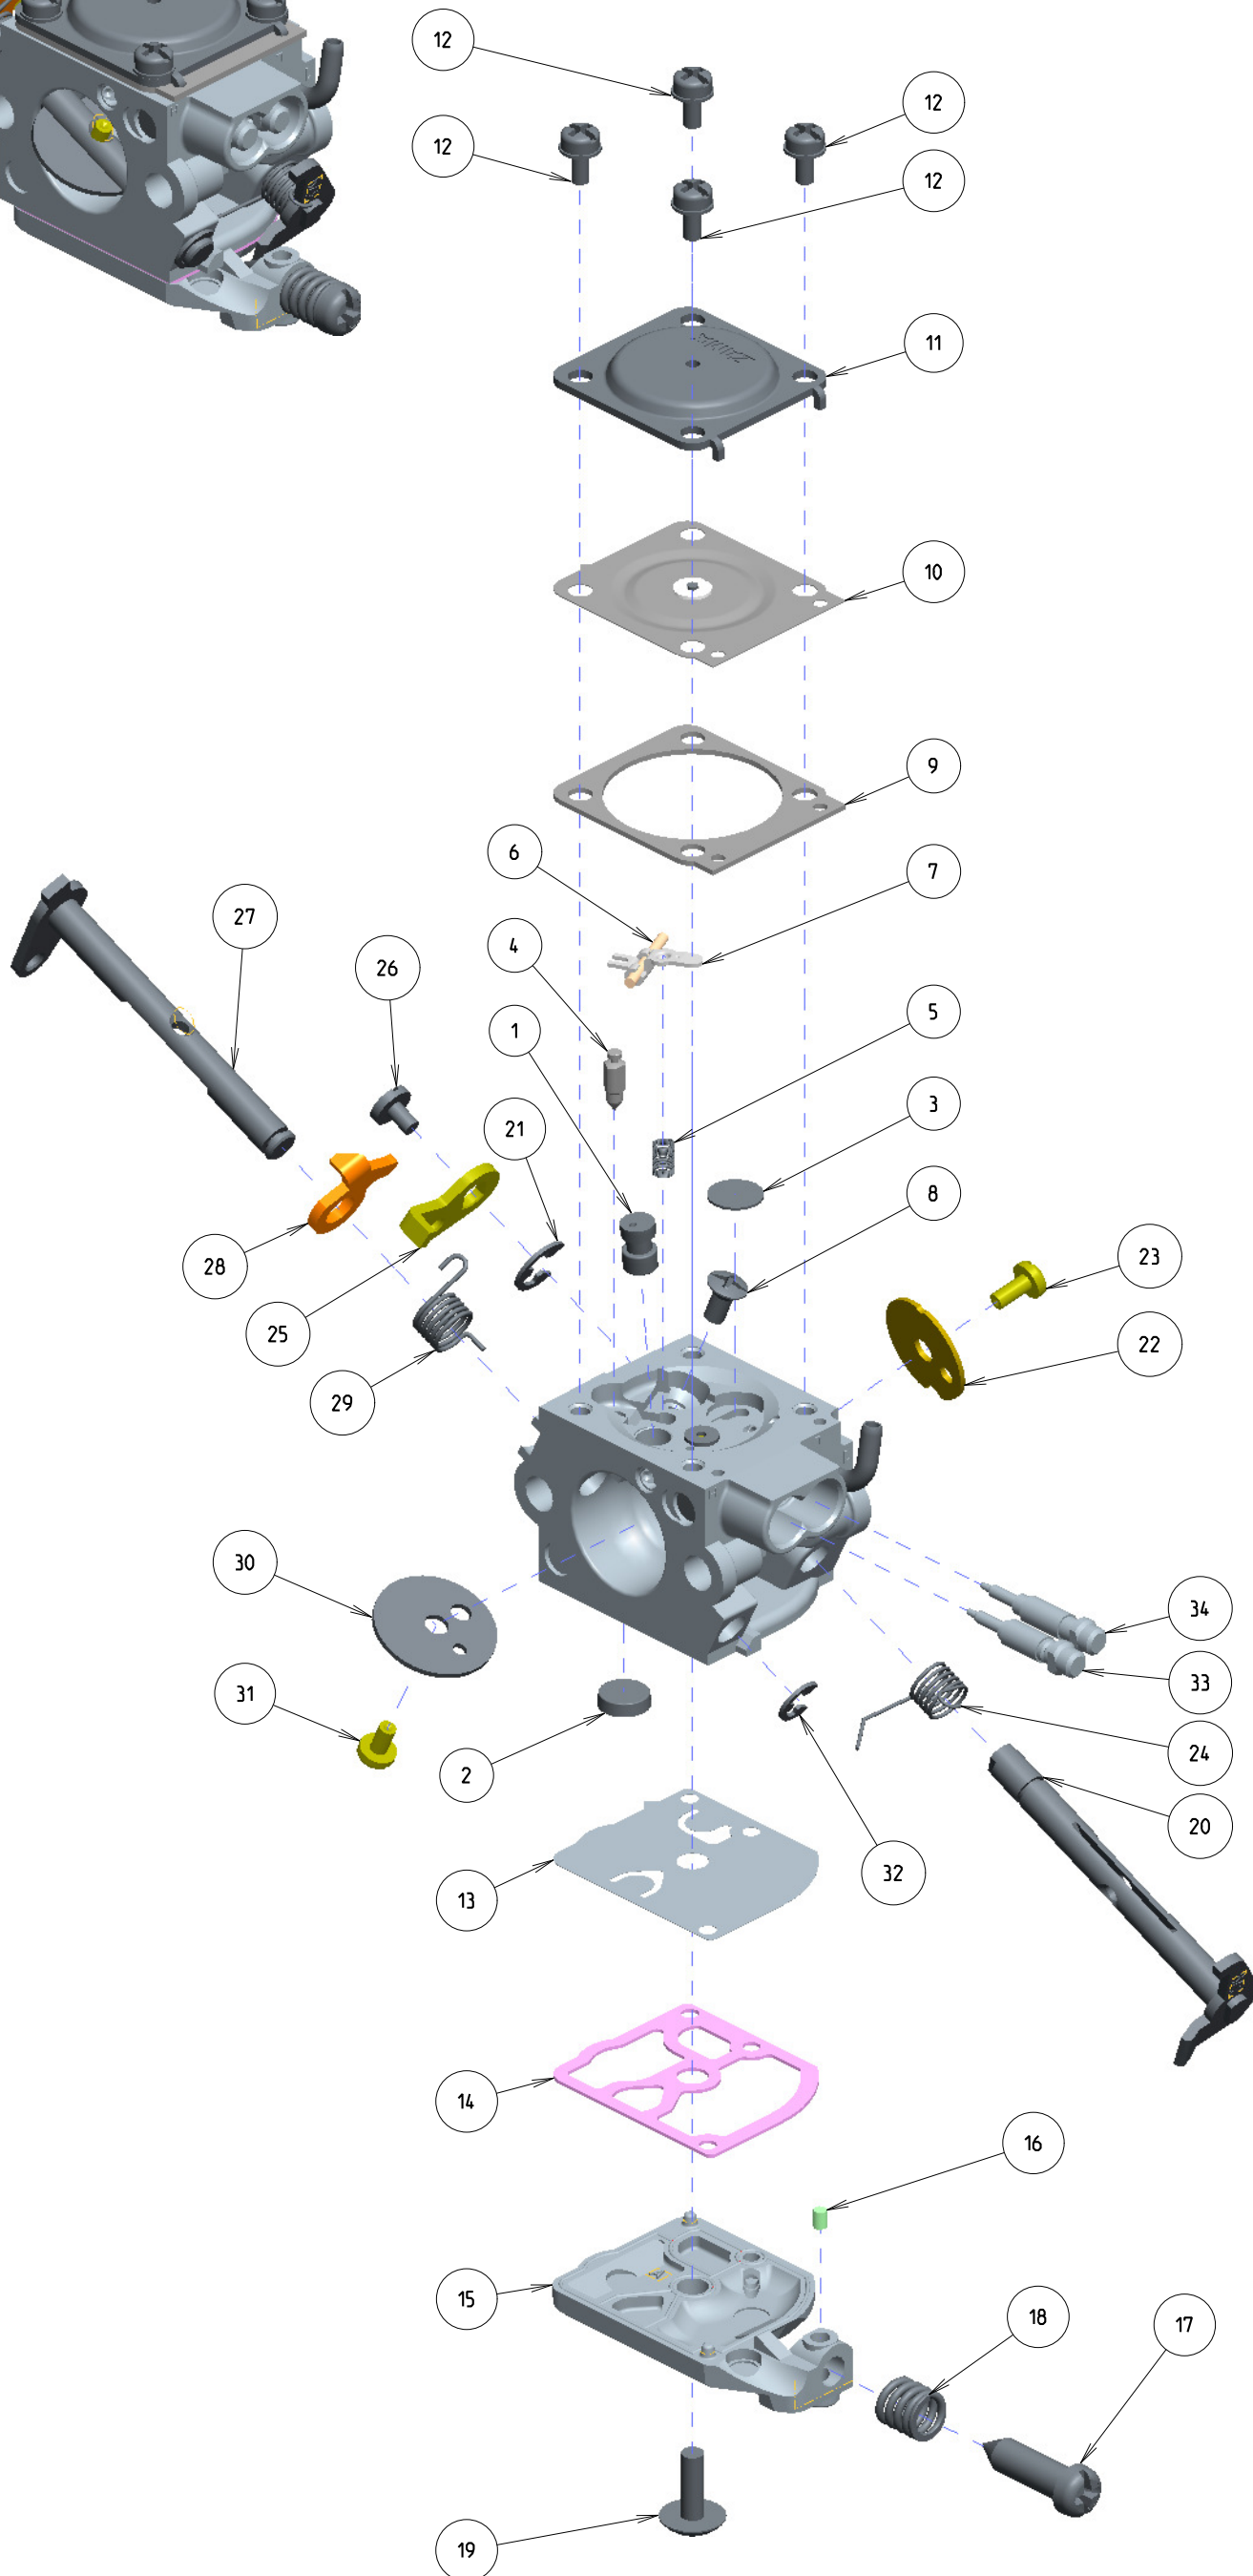

# C1Q-K120A

ITEM	ZAMA PART NR.	DESCRIPTION
	C1Q-K120A	CARBURETOR ASSEMBLY
	RB-234	REBUILD KIT (2,3,4,5,6,7,9,10,13,14)
	GND-141	GASKET & DIAPHRAGM KIT (9,10,13,14)
	K017103	COVER KIT, PUMP (15,16,17,18)
1	A007312	NOZZLE ASS'Y, CHECK VALVE
2	0004011	STRAINER
3	0005056	PLUG, WELCH
4	0018004	VALVE, INLET NEEDLE
5	0019002	SPRING, METERING LEVER
6	0021001	PIN
7	0020012	LEVER, METERING
8	14803006	SCREW (METERING LEVER PIN)
9	0016119	GASKET, METERING CHAMBER
10	A015089	DIAPHRAGM ASS'Y, METERING
11	0028069	COVER, METERING
12	16503006	SCREW (WITH PLAIN WASHER)
13	0015050	DIAPHRAGM, PUMP
14	0016033	GASKET, PUMP
15	0017124	COVER, PUMP
16	0036001	PIECE, FRICTION
17	0035033	SCREW, THROTTLE ADJUST
18	0029006	SPRING, ADJUST SCREW
19	17004010	SCREW (PUMP COVER)
20	A011309	SHAFT ASS'Y, THROTTLE
21	19500040	E-RING
22	0014177	VALVE, THROTTLE
23	156030055	SCREW
24	0013078	SPRING, THROTTLE RETURN
25	0012380	LEVER, THROTTLE
26	17103004	SCREW
27	A041146	SHAFT ASS'Y, CHOKE
28	0042236	LEVER, CHOKE
29	0013079	SPRING, CHOKE RETURN
30	0043093	VALVE, CHOKE
31	156030045	SCREW
32	19500030	E-RING
33	0030279	SCREW, MAIN MIXTURE
34	0031270	SCREW, IDLE MIXTURE