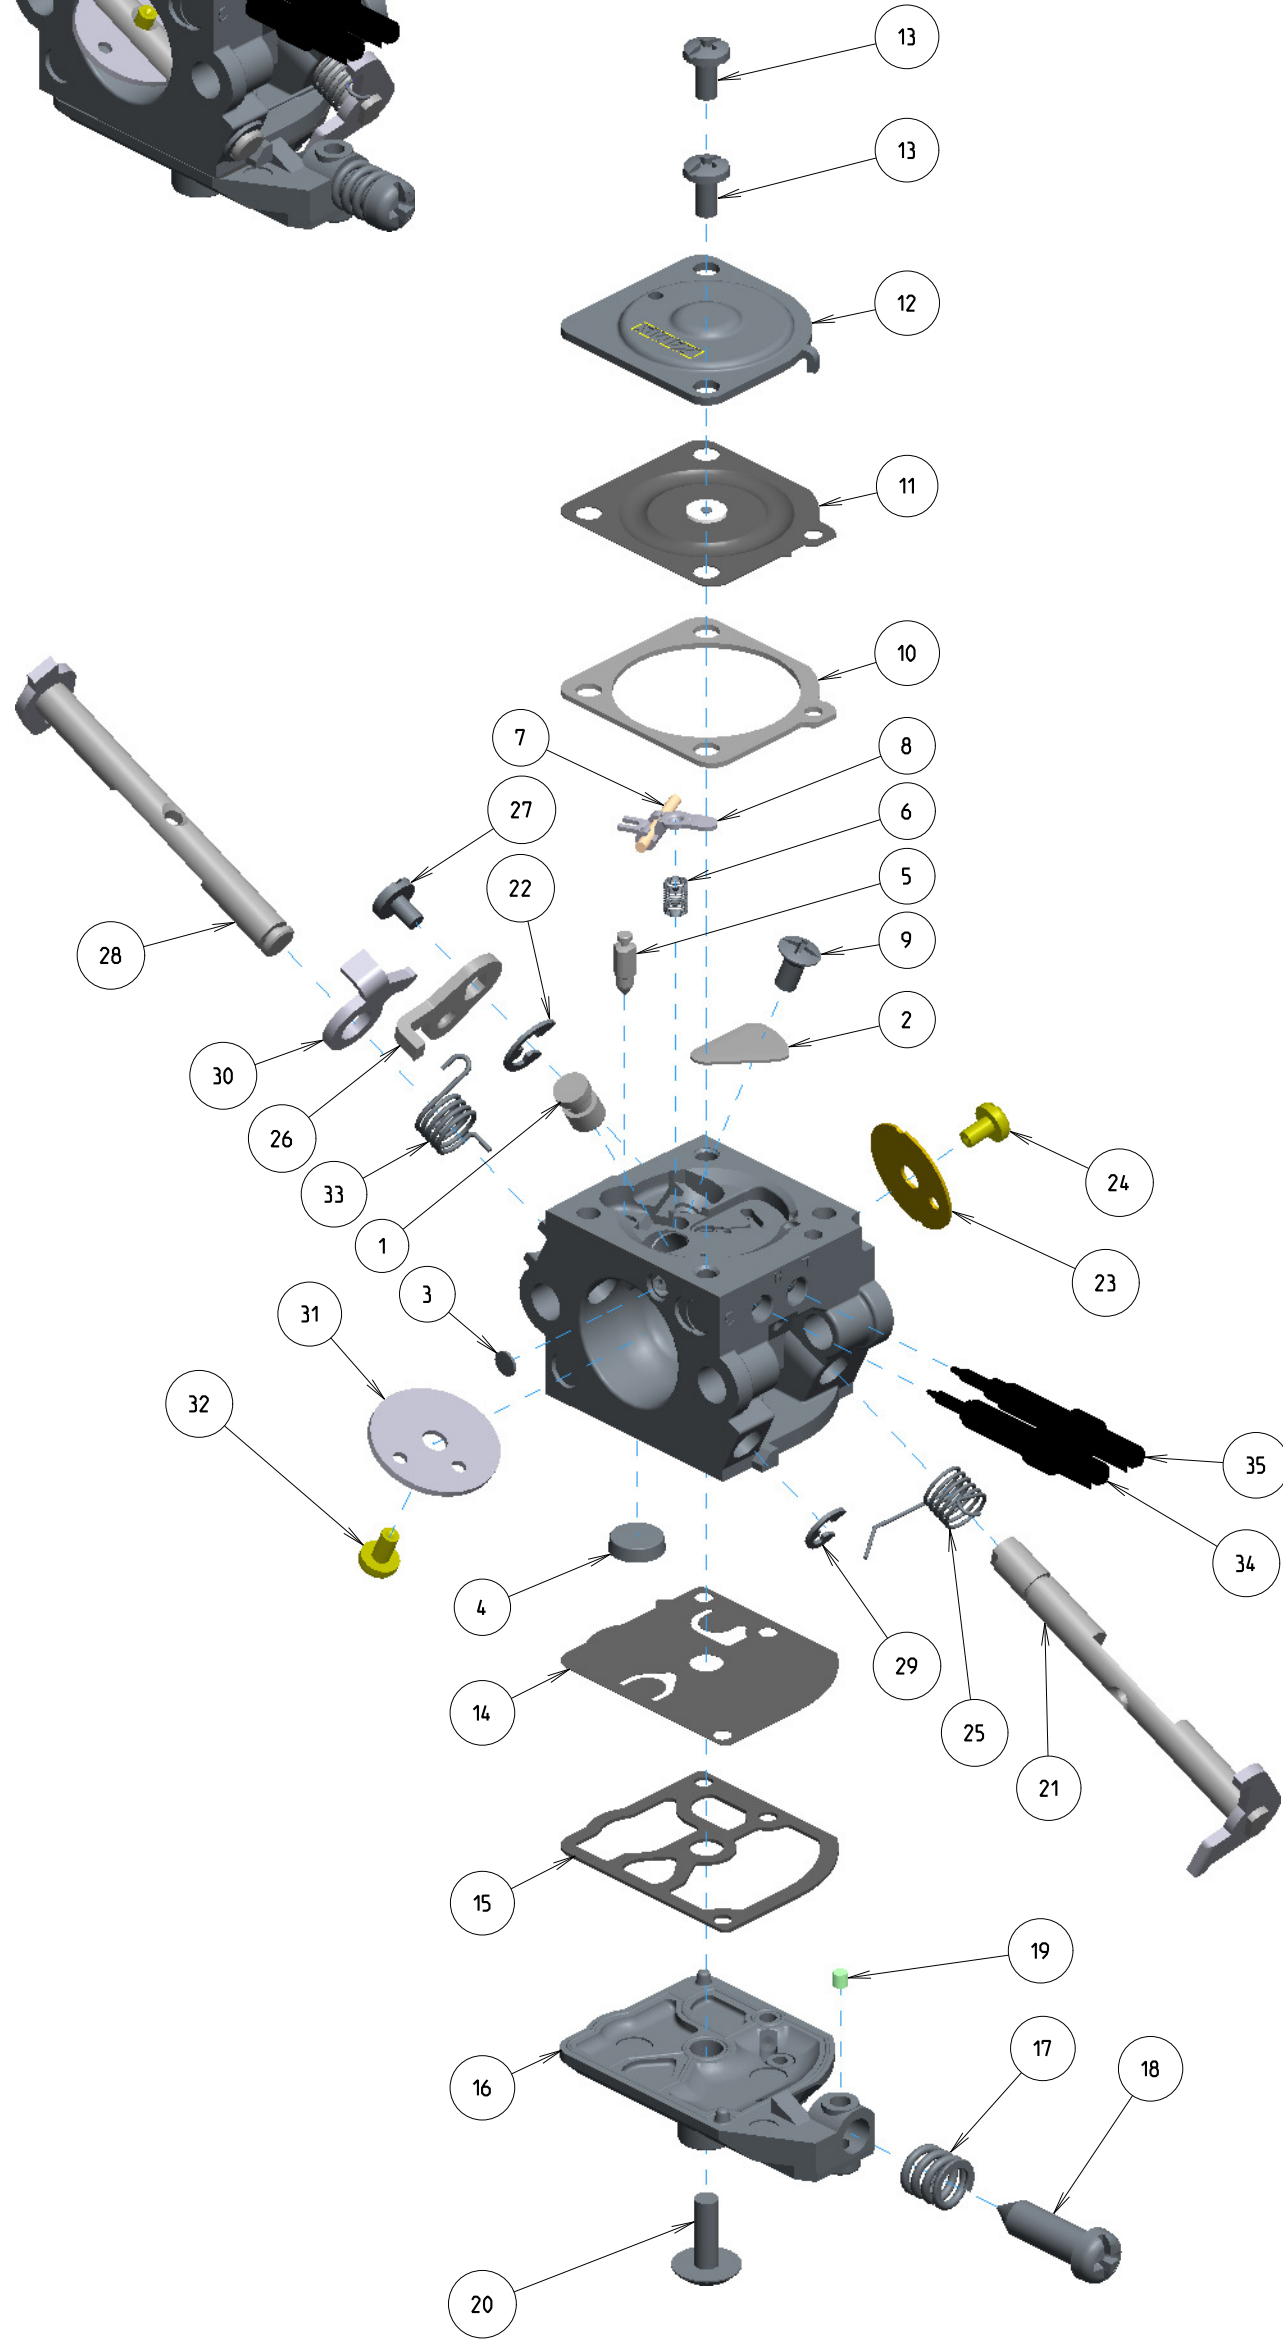

C1Q-K64C

ITEM	ZAMA PART NR.	DESCRIPTION
	C1Q-K64C	CARBURETOR ASSEMBLY
	RB-215	REBUILD KIT (2,4,5,6,7,8,10,11,14,15)
	GND-125	GASKET & DIAPHRAGM KIT (10,11,14,15)
	K017096	COVER KIT, PUMP (16,17,18,19)
1	A007170	NOZZLE ASS'Y, CHECK VALVE
2	0005010	PLUG, WELCH
3	0005009	PLUG, WELCH
4	0004011	STRAINER
5	0018004	VALVE, INLET NEEDLE
6	0019002	SPRING, METERING LEVER
7	0021001	PIN
8	0020012	LEVER, METERING
9	14803006	SCREW (METERING LEVER PIN)
10	0016019	GASKET, METERING CHAMBER
11	A015079	DIAPHRAGM ASS'Y, METERING
12	0028015	COVER, METERING
13	17203006	SCREW (WITH SERRATION)
14	0015038	DIAPHRAGM, PUMP
15	0016033	GASKET, PUMP
16	A017042	COVER ASS'Y, PUMP
17	0029006	SPRING, ADJUST SCREW
18	0035033	SCREW, THROTTLE ADJUST
19	0036001	PIECE, FRICTION
20	17004010	SCREW (PUMP COVER)
21	A01100323	SHAFT ASS'Y, THROTTLE
22	19500040	E-RING
23	0014026	VALVE, THROTTLE
24	15603004	SCREW
25	0013078	SPRING, THROTTLE RETURN
26	0012175	LEVER, THROTTLE
27	17103004	SCREW
28	A041095	SHAFT ASS'Y, CHOKE
29	19500030	E-RING
30	0042218	LEVER, CHOKE
31	0043027	VALVE, CHOKE
32	156030045	SCREW
33	0013079	SPRING, CHOKE RETURN
34	0030186	SCREW, MAIN MIXTURE
35	0031188	SCREW, IDLE MIXTURE