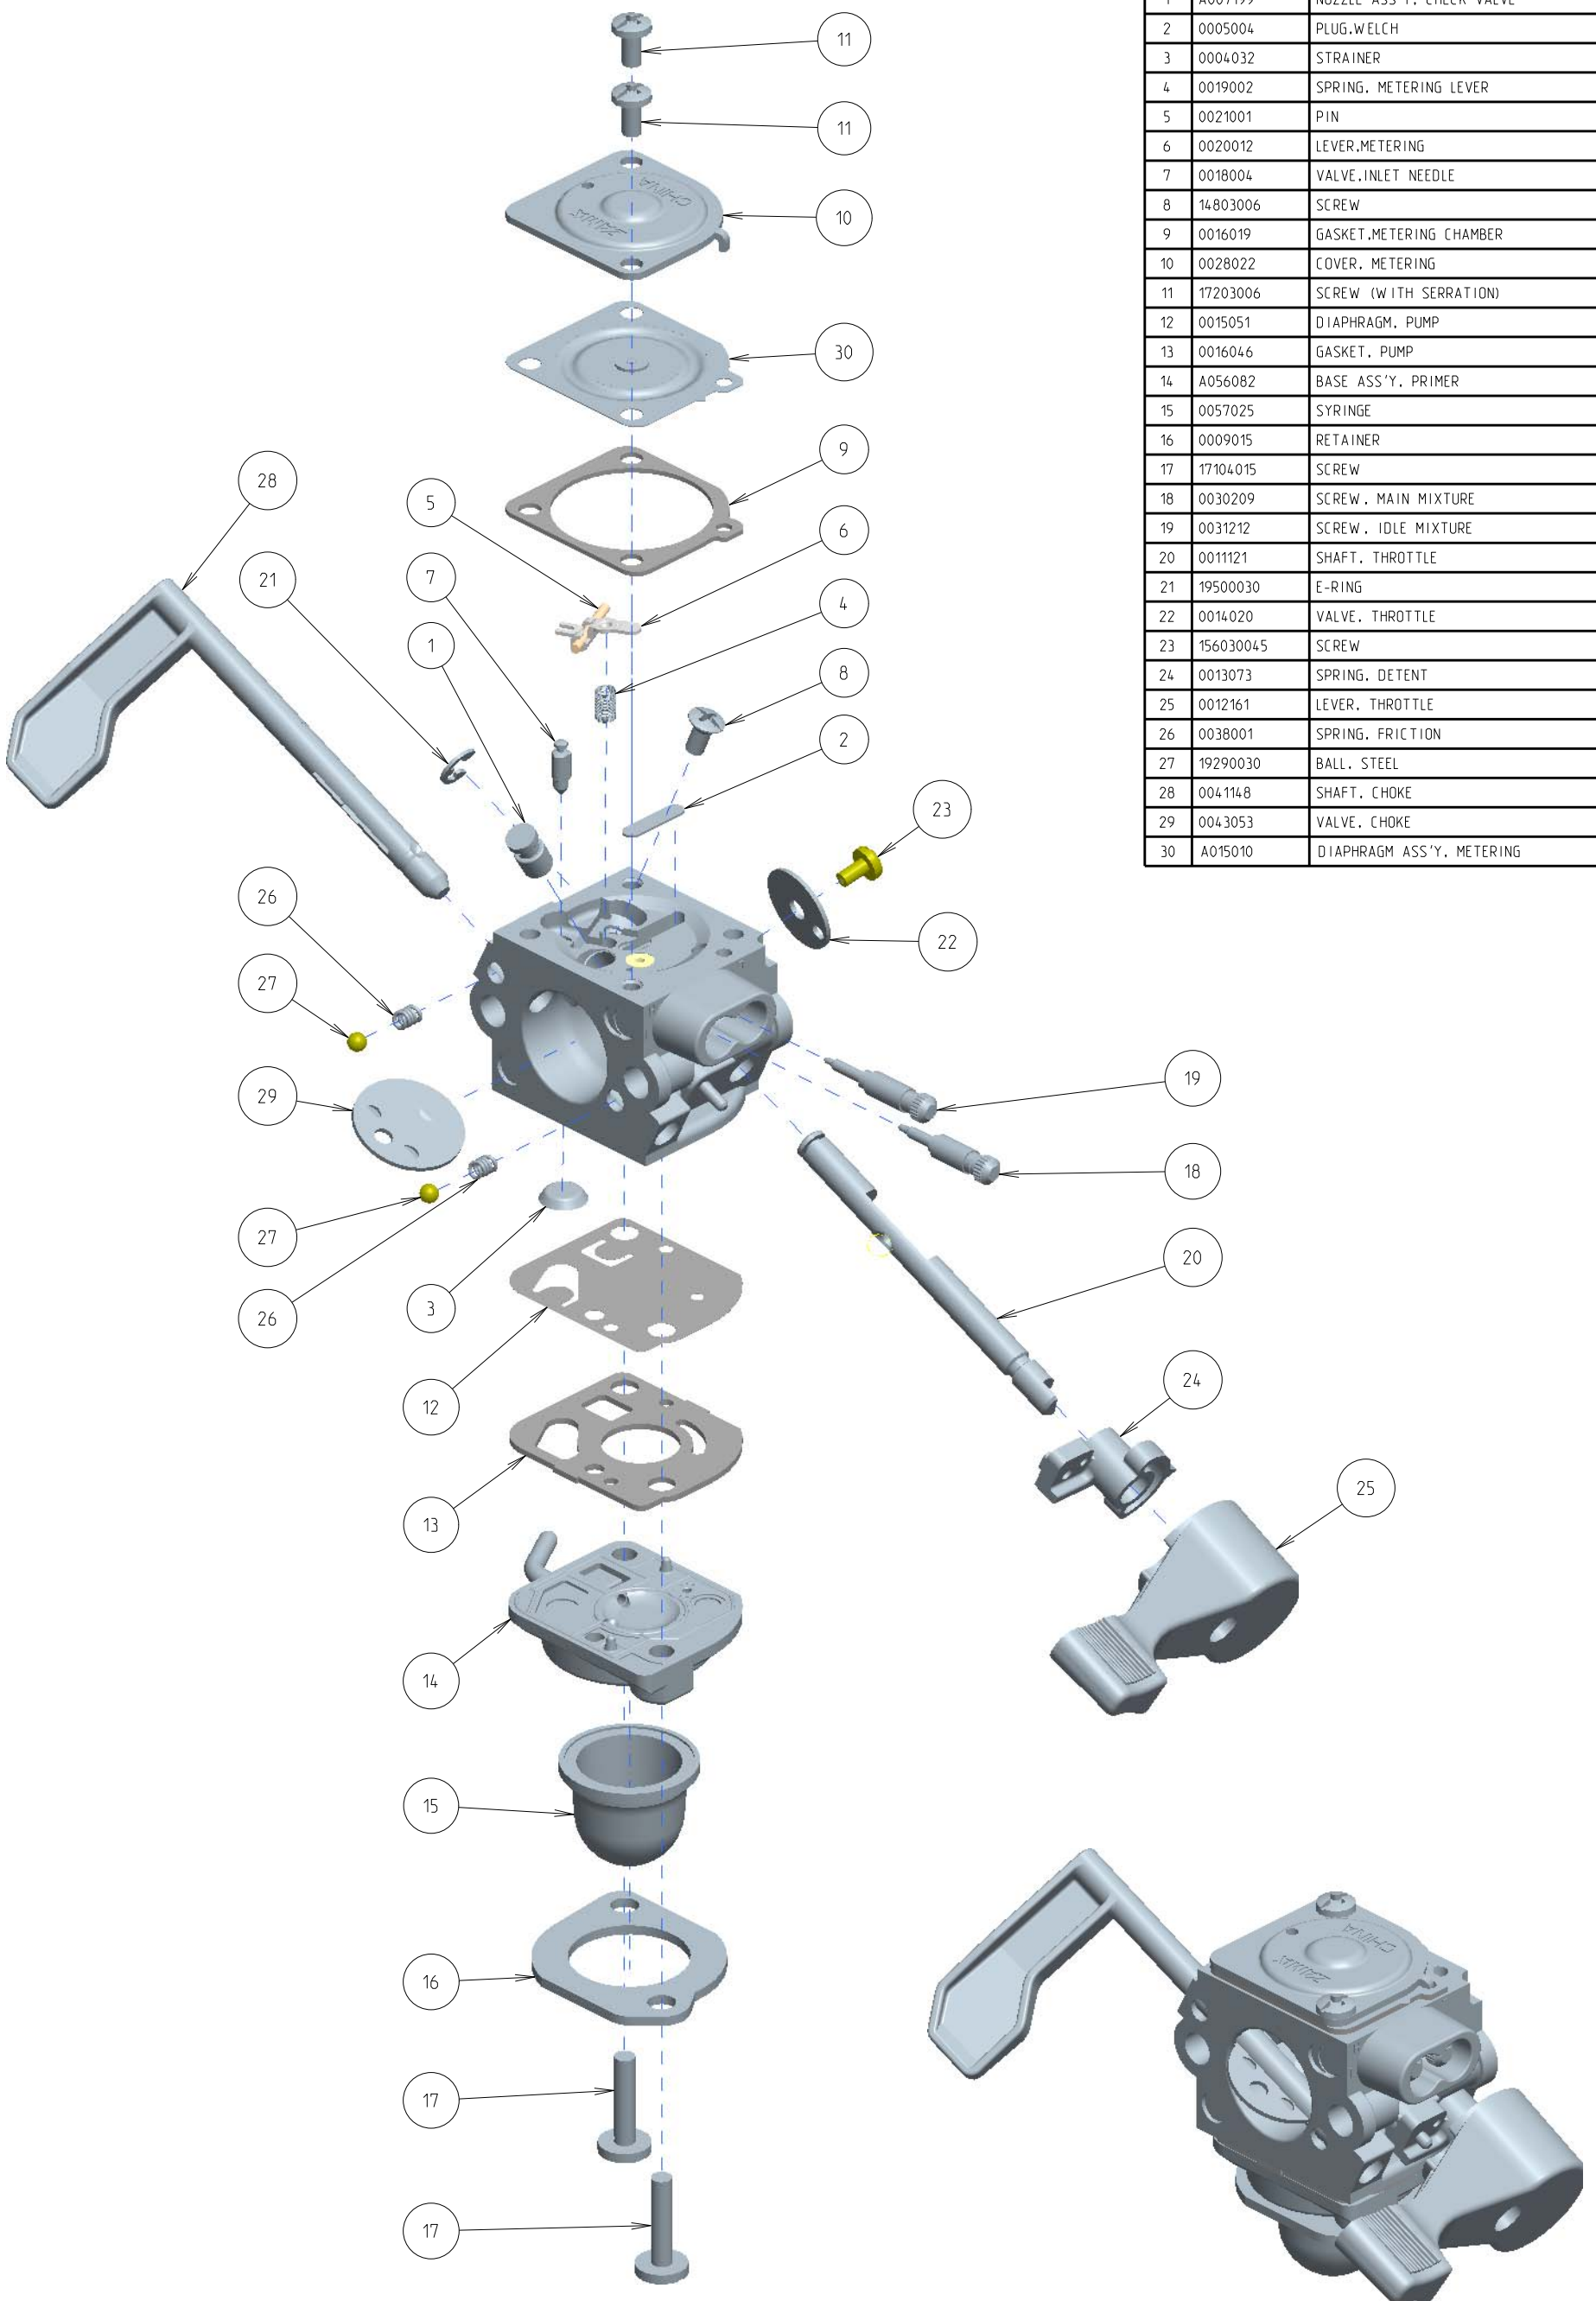

C1Q-W11G

ITEM	ZAMA PART NR.	DESCRIPTION
	C1Q-W11G	CARBURETOR ASSEMBLY
	RB-47	REBUILD KIT (2,3,4,5,6,7,9,12,13,15,30)
	GND-18	GASKET & DIAPHRAGM KIT (9,12,13,30)
1	A007199	NOZZLE ASS'Y, CHECK VALVE
2	0005004	PLUG,WELCH
3	0004032	STRAINER
4	0019002	SPRING, METERING LEVER
5	0021001	PIN
6	0020012	LEVER,METERING
7	0018004	VALVE,INLET NEEDLE
8	14803006	SCREW
9	0016019	GASKET,METERING CHAMBER
10	0028022	COVER, METERING
11	17203006	SCREW (WITH SERRATION)
12	0015051	DIAPHRAGM, PUMP
13	0016046	GASKET, PUMP
14	A056082	BASE ASS'Y, PRIMER
15	0057025	SYRINGE
16	0009015	RETAINER
17	17104015	SCREW
18	0030209	SCREW, MAIN MIXTURE
19	0031212	SCREW, IDLE MIXTURE
20	0011121	SHAFT, THROTTLE
21	19500030	E-RING
22	0014020	VALVE, THROTTLE
23	156030045	SCREW
24	0013073	SPRING, DETENT
25	0012161	LEVER, THROTTLE
26	0038001	SPRING, FRICTION
27	19290030	BALL, STEEL
28	0041148	SHAFT, CHOKE
29	0043053	VALVE, CHOKE
30	A015010	DIAPHRAGM ASS'Y, METERING