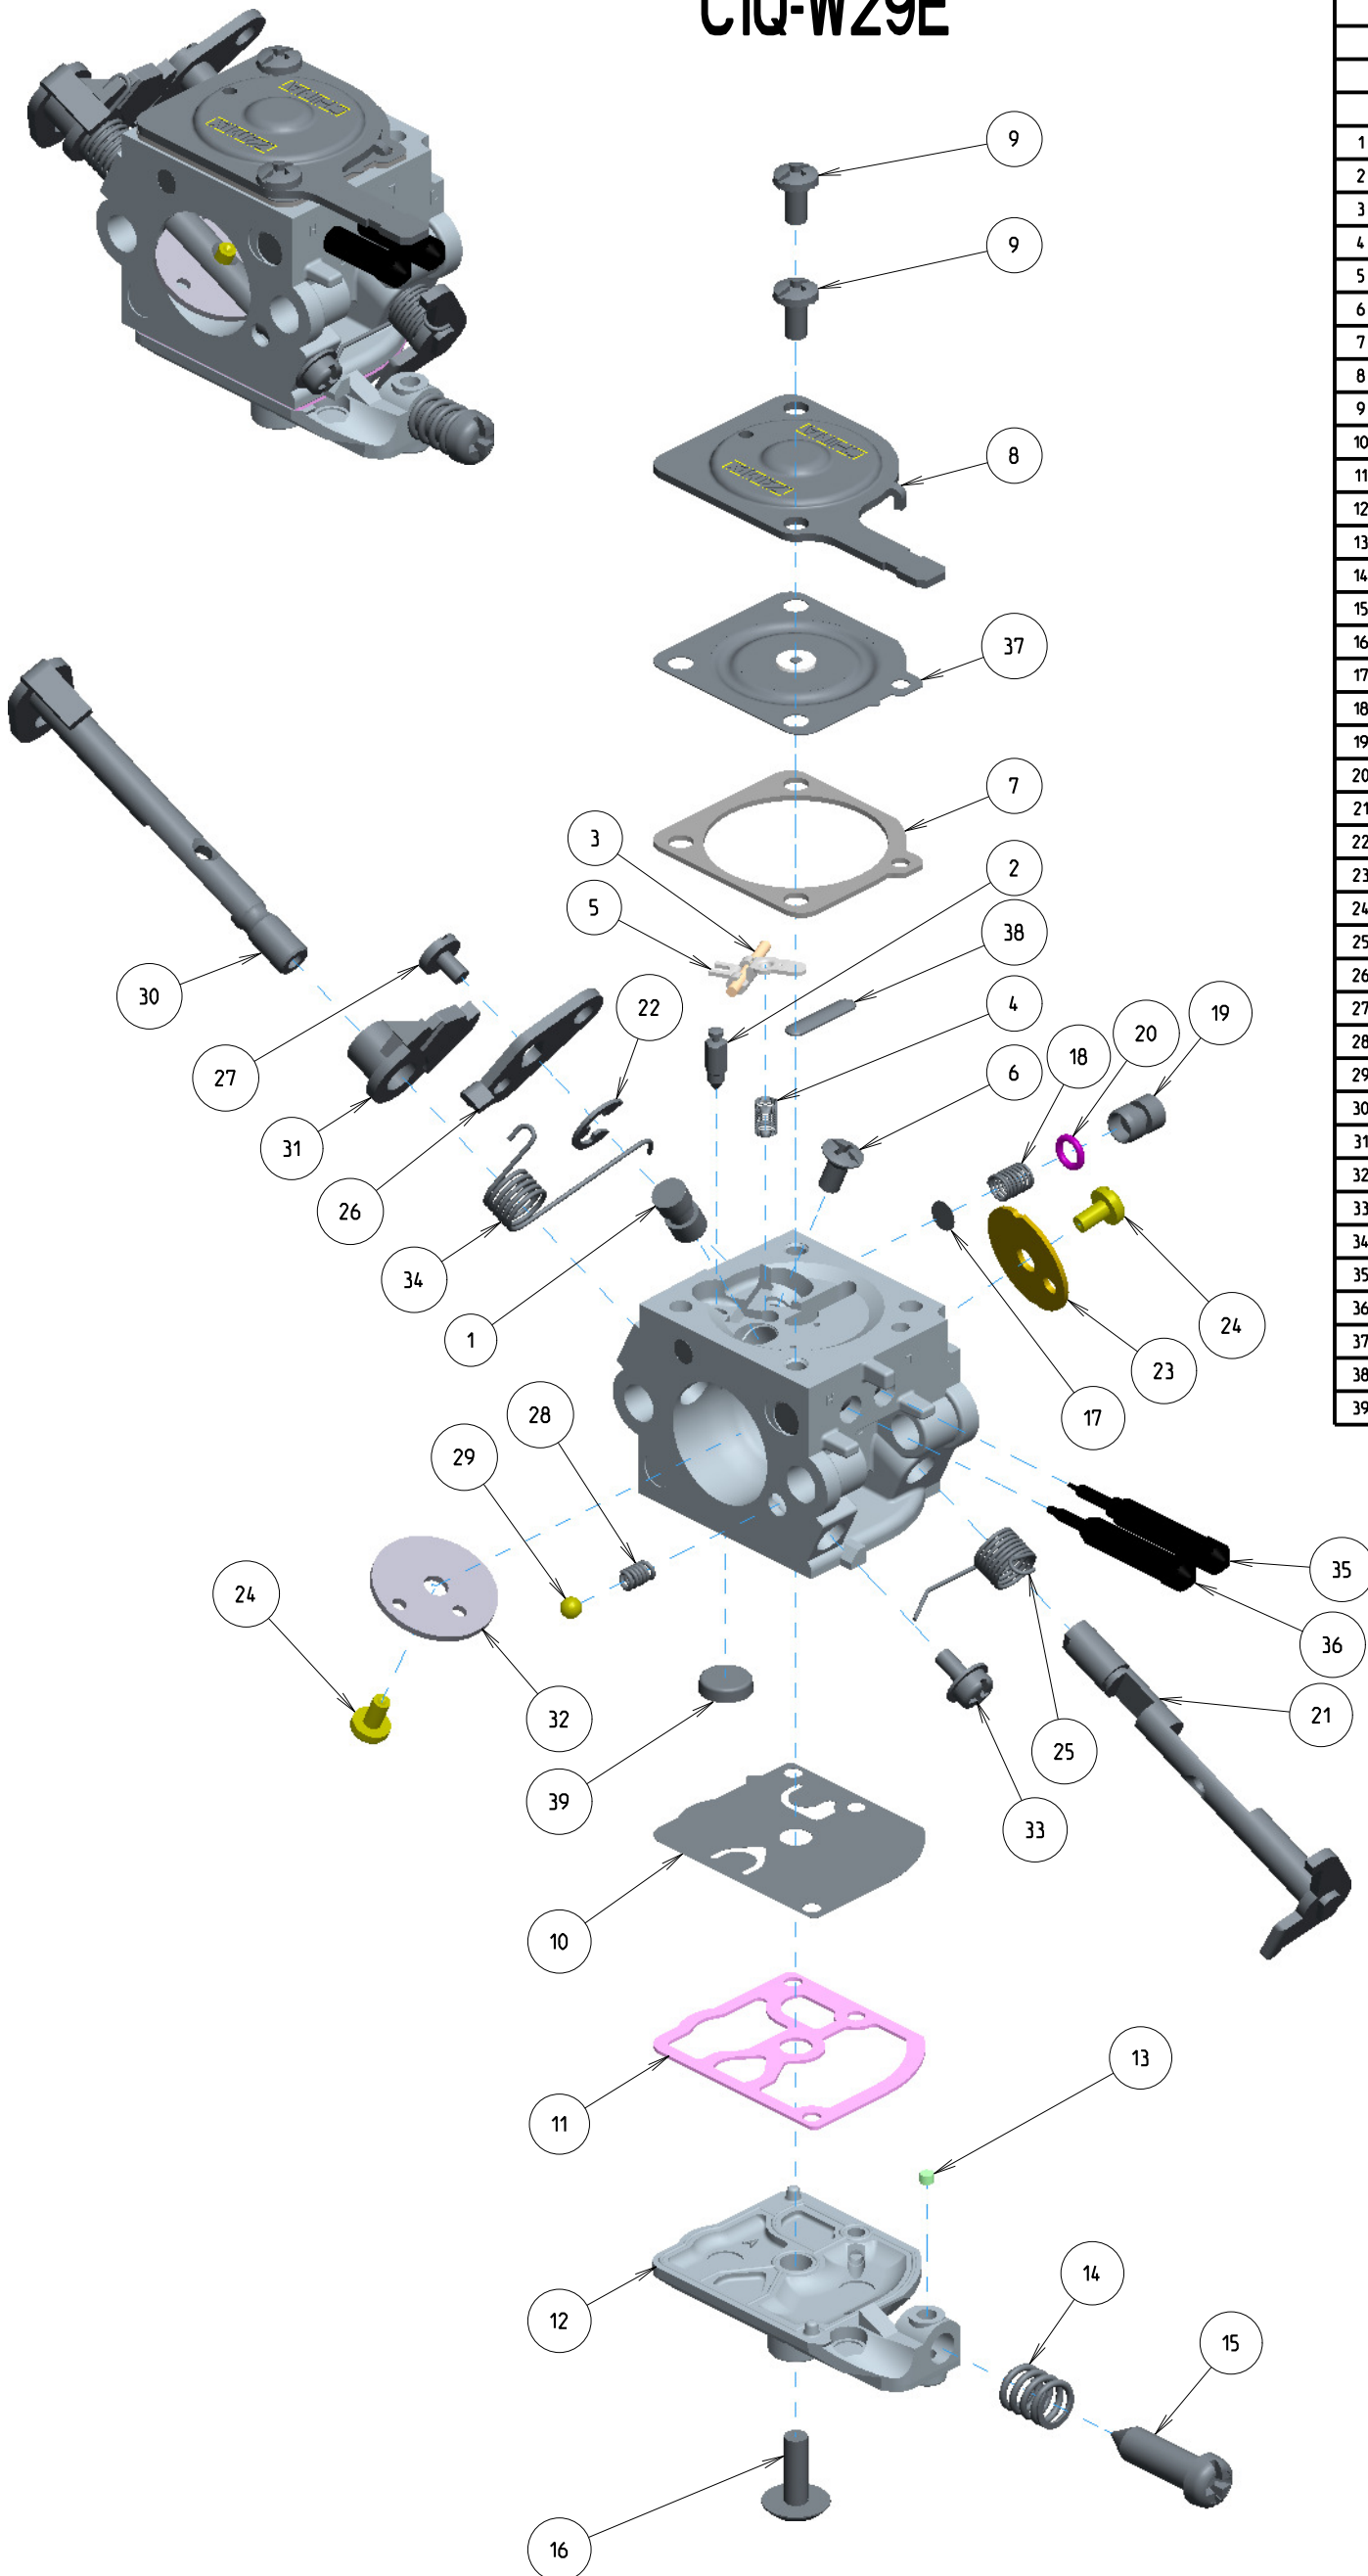

C1Q-W29E

ITEM	ZAMA PART NR.	DESCRIPTION
	C1Q-W29E	CARBURETOR ASSEMBLY
	RB-38	REBUILD KIT (3,4,5,6,8,11,12,38,39,40)
	GND-27	GASKET & DIAPHRAGM KIT (8,11,12,38)
	K017036	COVER KIT, PUMP (13,14,15,16)
1	A007200	NOZZLE ASS'Y, CHECK VALVE
2	0018004	VALVE, INLET NEEDLE
3	0021001	PIN
4	0019002	SPRING, METERING LEVER
5	0020012	LEVER, METERING
6	14803006	SCREW
7	0016019	GASKET, METERING CHAMBER
8	0028038	COVER, METERING
9	17203006	SCREW (WITH SERRATION)
10	0015050	DIAPHRAGM, PUMP
11	0016033	GASKET, PUMP
12	0017025	COVER, PUMP
13	0036001	PIECE, FRICTION
14	0029007	SPRING, ADJUST SCREW
15	0035033	SCREW, THROTTLE ADJUST
16	17004010	SCREW (PUMP COVER)
17	0004002	STRAINER
18	0054025	SPRING
19	0053005	PLUNGER
20	195503010	O-RING
21	A011239	SHAFT ASS'Y, THROTTLE
22	19500040	E-RING
23	0014121	VALVE, THROTTLE
24	156030045	SCREW
25	0013016	SPRING, THROTTLE RETURN
26	0012238	LEVER, THROTTLE
27	17103004	SCREW
28	0038001	SPRING, FRICTION
29	19290030	BALL, STEEL
30	A041084	SHAFT ASS'Y, CHOKE
31	0042088	LEVER, INTERMEDIATE (PLASTIC)
32	0043019	VALVE, CHOKE
33	16403006	SCREW (WITH PLAIN WASHER)
34	0013071	SPRING, CHOKE RETURN
35	0031197	SCREW, IDLE MIXTURE
36	0030197	SCREW, MAIN MIXTURE
37	A015010	DIAPHRAGM ASS'Y, METERING
38	0005004	PLUG, WELCH
39	0004011	STRAINER