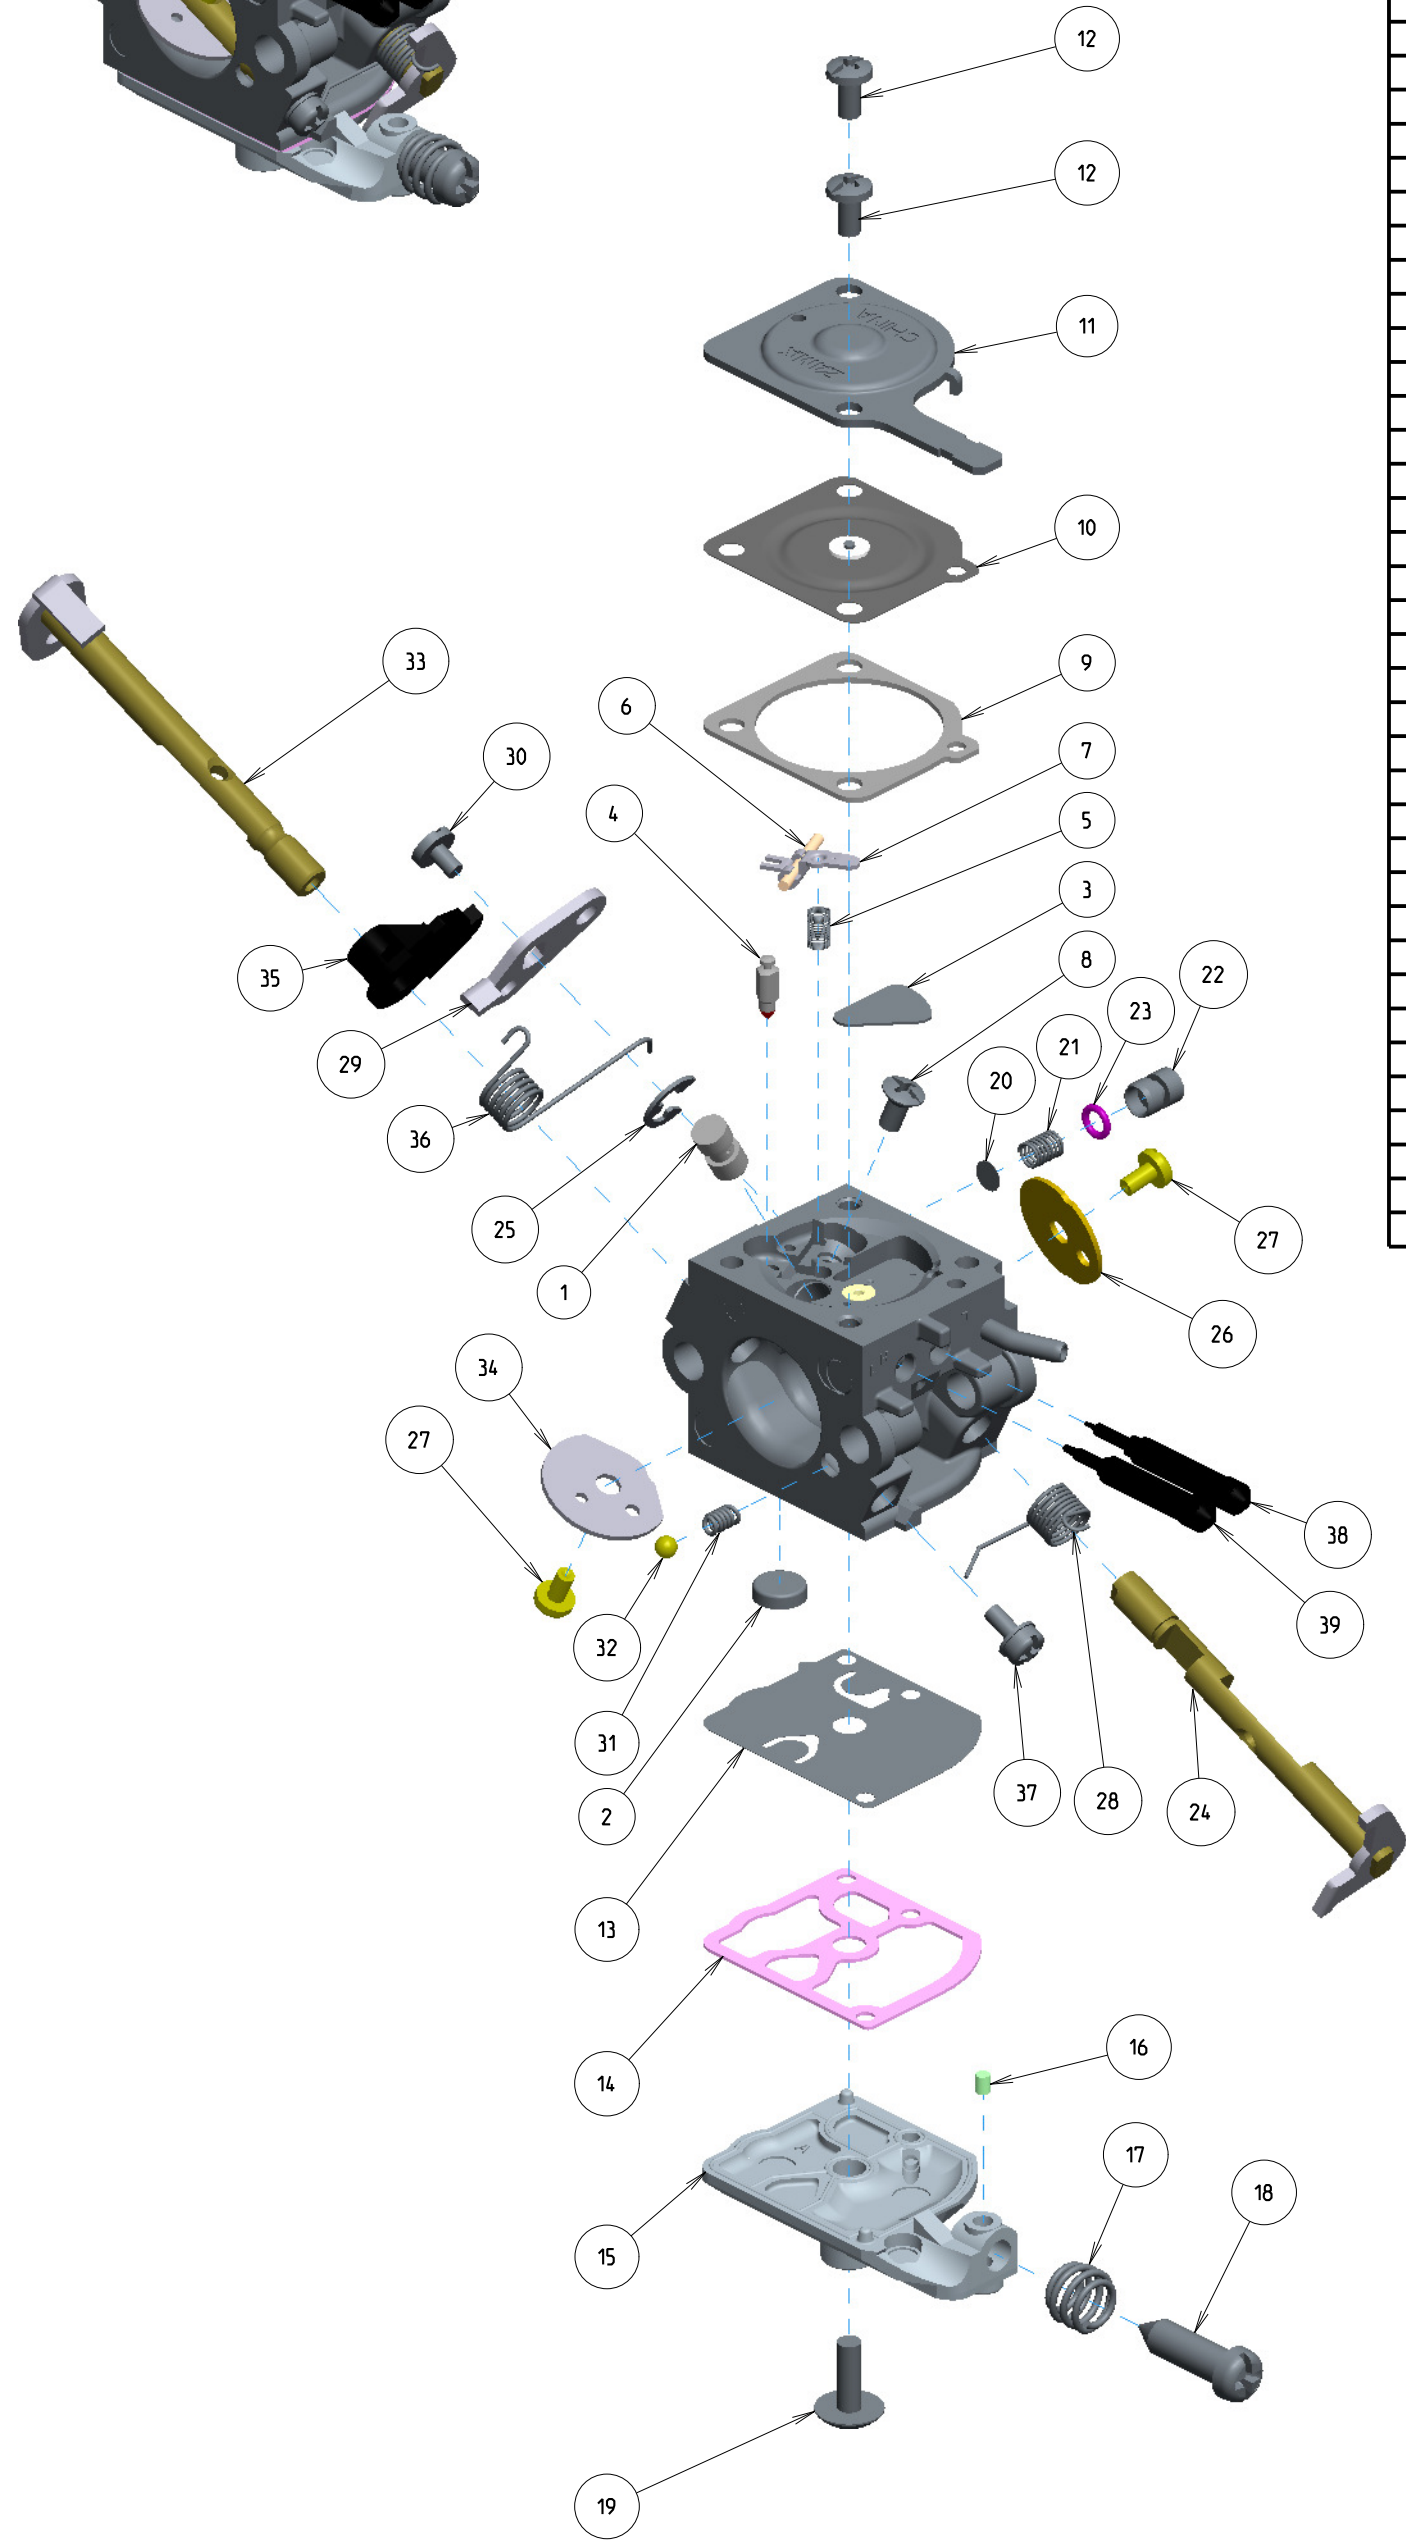

C1Q-W9E

ITEM	ZAMA PART NR.	DESCRIPTION
	C1Q-W9E	CARBURETOR ASSEMBLY
	RB-72	REBUILD KIT (2,3,4,5,6,7,9,10,13,14)
	GND-27	GASKET & DIAPHRAGM KIT (9,10,13,14)
	K017068	COVER KIT, PUMP (15,16,17,18)
1	A007200	NOZZLE ASS'Y, CHECK VALVE
2	0004035	STRAINER
3	0005010	PLUG, WELCH
4	0018004	VALVE, INLET NEEDLE
5	0019002	SPRING, METERING LEVER
6	0021001	PIN
7	0020012	LEVER, METERING
8	14803006	SCREW (METERING LEVER PIN)
9	0016019	GASKET, METERING CHAMBER
10	A015010	DIAPHRAGM ASS'Y, METERING
11	0028038	COVER, METERING
12	17203006	SCREW (WITH SERRATION)
13	0015050	DIAPHRAGM, PUMP
14	0016033	GASKET, PUMP
15	0017025	COVER, PUMP
16	0036001	PIECE, FRICTION
17	0029033	SPRING, TAS
18	0035033	SCREW, THROTTLE ADJUST
19	17004010	SCREW (PUMP COVER)
20	0004002	STRAINER
21	0054025	SPRING
22	0053005	PLUNGER
23	195503010	O-RING
24	A011239	SHAFT ASS'Y, THROTTLE
25	19500040	E-RING
26	0014089	VALVE, THROTTLE
27	156030045	SCREW
28	0013016	SPRING, THROTTLE RETURN
29	0012149	LEVER, THROTTLE
30	17103004	SCREW
31	0038001	SPRING, FRICTION
32	19290030	BALL, STEEL
33	A041084	SHAFT ASS'Y, CHOKE
34	0043007	VALVE, CHOKE
35	0042088	LEVER, INTERMEDIATE (PLASTIC)
36	0013071	SPRING, CHOKE RETURN
37	16503006	SCREW (WITH PLAIN WASHER)
38	0031197	SCREW, IDLE MIXTURE
39	0030197	SCREW, MAIN MIXTURE