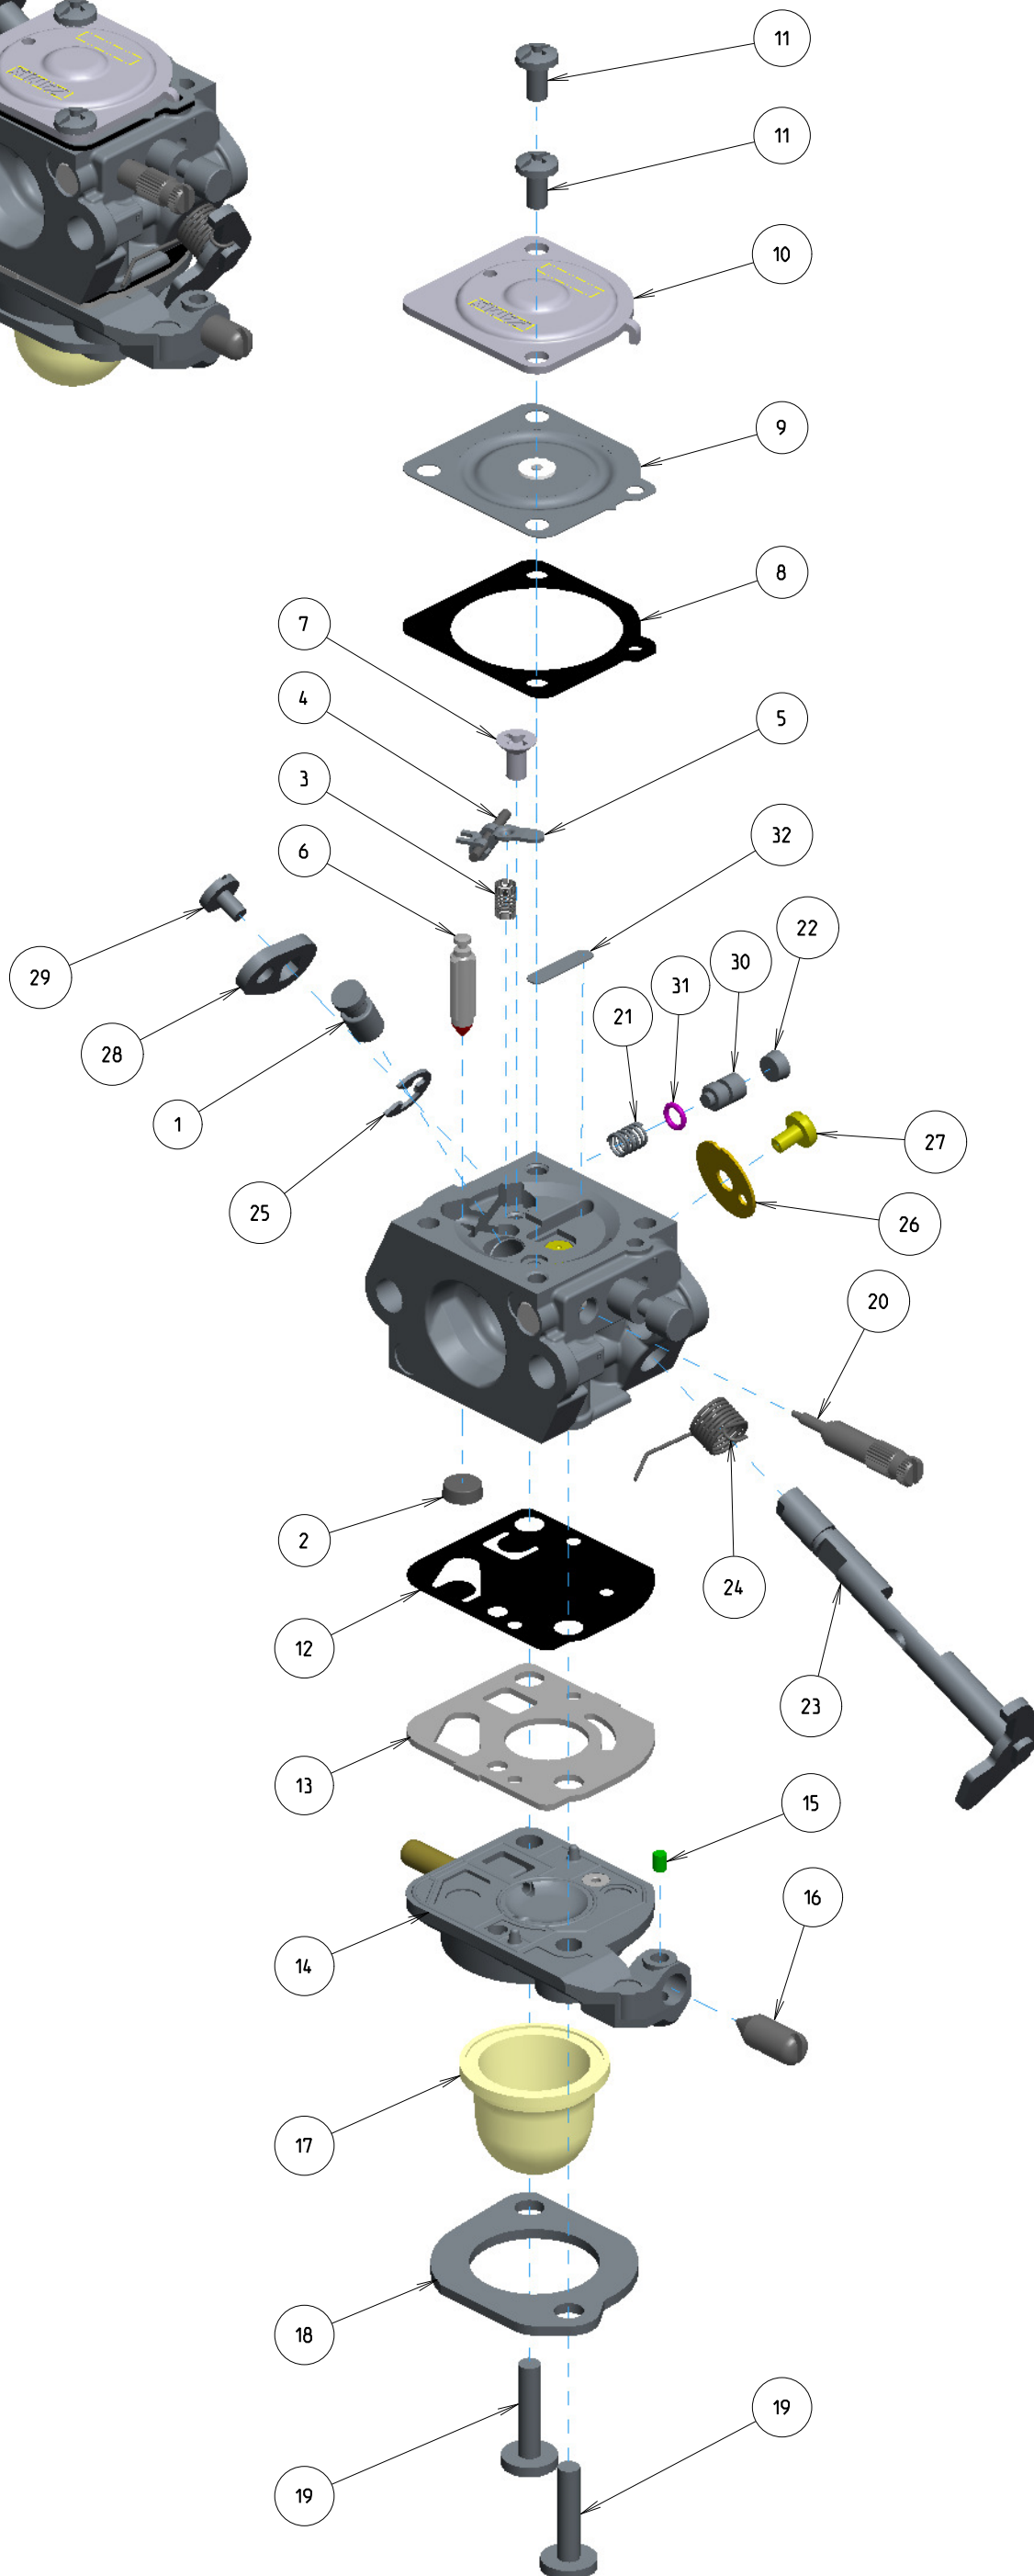

# C1U-110146A

ITEM	ZAMA PART NR.	DESCRIPTION
	C1U-110146A	CARBURETOR ASSEMBLY
	RB-196	REBUILD KIT (2,3,4,5,6,8,9,12,13,32)
	GND-115	GASKET & DIAPHRAGM KIT (8,9,12,13)
	K056028	BASE KIT, PRIMER (14,15,16)
	0061007	LIMITER TAMPER RESIST (H)
1	A007139	NOZZLE ASS'Y, CHECK VALVE
2	0004004	STRAINER
3	0019006	SPRING, METERING LEVER
4	0021001	PIN
5	0020009	LEVER, METERING
6	0018002	VALVE, INLET NEEDLE
7	14903006	SCREW
8	0016076	GASKET, METERING CHAMBER
9	A015078	DIAPHRAGM ASS'Y, METERING
10	0028022	COVER, METERING
11	17203006	SCREW (WITH SERRATION)
12	0015051	DIAPHRAGM, PUMP
13	0016046	GASKET, PUMP
14	A056089	BASE ASS'Y, PRIMER
15	0036001	PIECE, FRICTION
16	0035023	SCREW, THROTTLE ADJUST
17	0057035	SYRINGE
18	0009015	RETAINER
19	17104015	SCREW
20	0030168	SCREW, MAIN MIXTURE
21	0054055	SPRING
22	0004006	STRAINER
23	A011210	SHAFT ASS'Y THROTTLE
24	0013016	SPRING, THROTTLE RETURN
25	19500040	E-RING
26	0014053	VALVE, THROTTLE
27	15603004	SCREW
28	0012094	LEVER, THROTTLE
29	17103004	SCREW
30	0053009	PLUNGER
31	195702308	O-RING
32	0005004	PLUG, WELCH