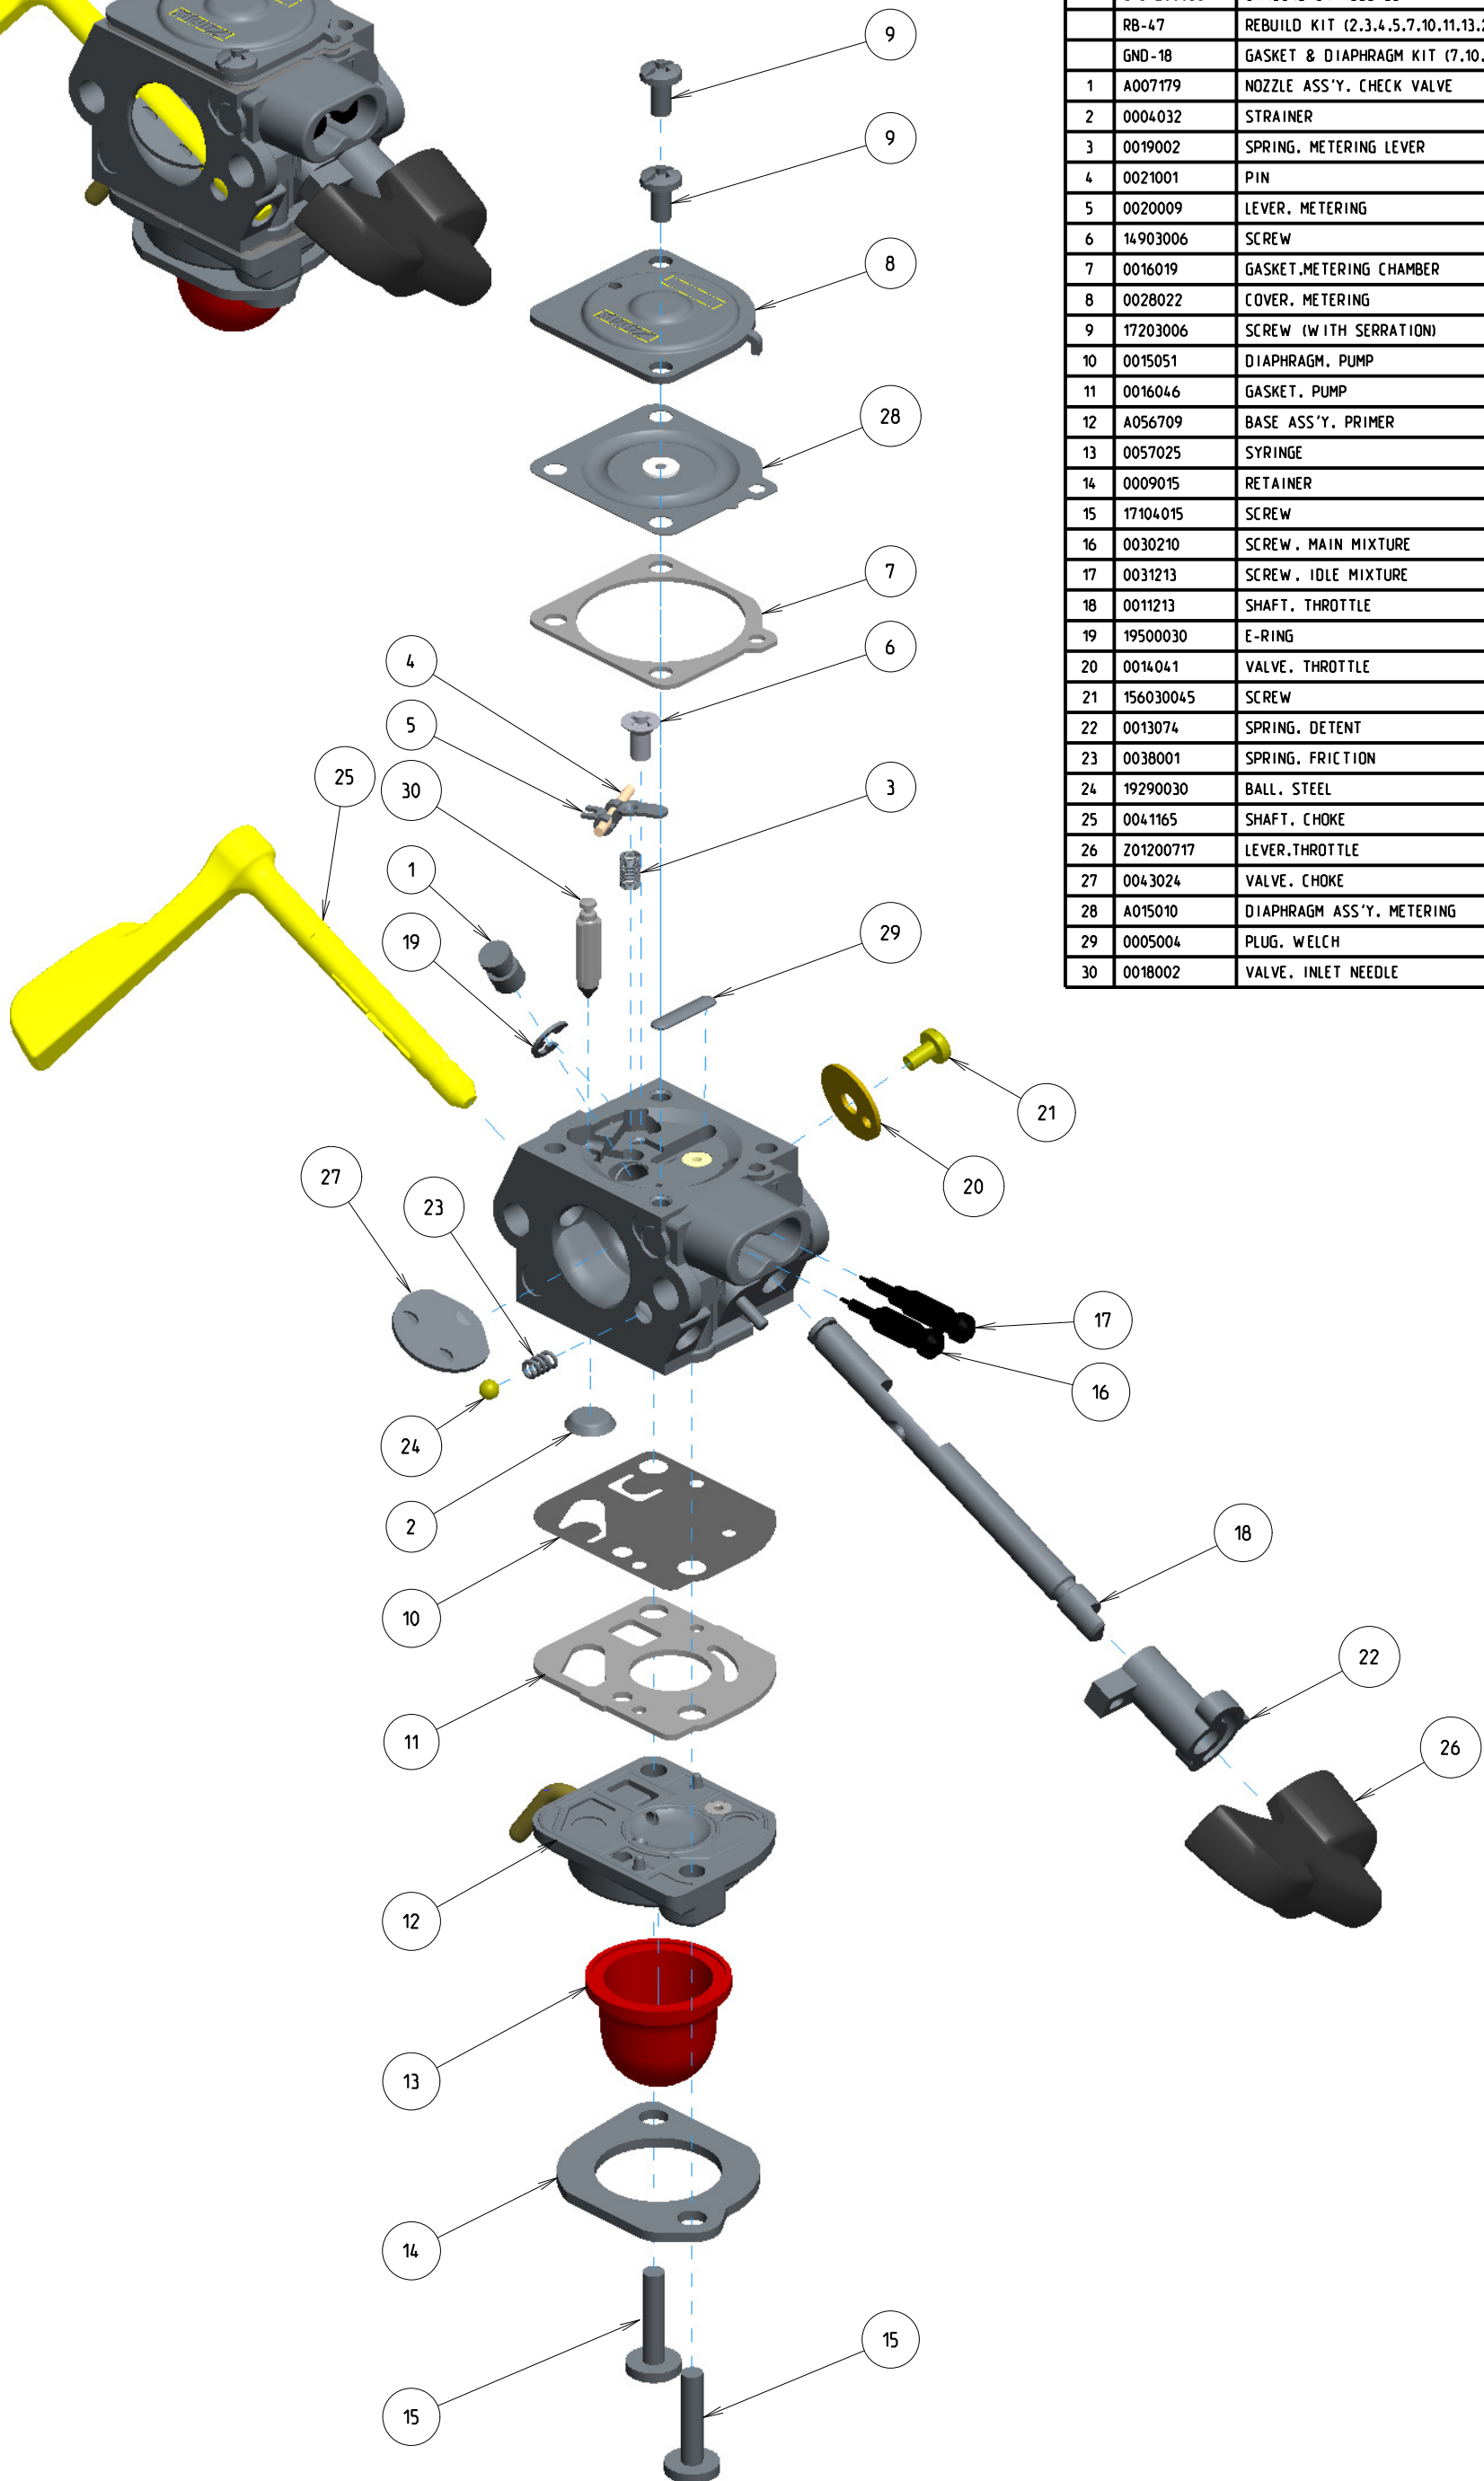

# C1U-200056A

ITEM	ZAMA PART NR.	DESCRIPTION
	C1U-200056A	CARBURETOR ASSEMBLY
	RB-47	REBUILD KIT (2,3,4,5,7,10,11,13,28,29,30)
	GND-18	GASKET & DIAPHRAGM KIT (7,10,11,28)
1	A007179	NOZZLE ASS'Y, CHECK VALVE
2	0004032	STRAINER
3	0019002	SPRING, METERING LEVER
4	0021001	PIN
5	0020009	LEVER, METERING
6	14903006	SCREW
7	0016019	GASKET, METERING CHAMBER
8	0028022	COVER, METERING
9	17203006	SCREW (WITH SERRATION)
10	0015051	DIAPHRAGM, PUMP
11	0016046	GASKET, PUMP
12	A056709	BASE ASS'Y, PRIMER
13	0057025	SYRINGE
14	0009015	RETAINER
15	17104015	SCREW
16	0030210	SCREW, MAIN MIXTURE
17	0031213	SCREW, IDLE MIXTURE
18	0011213	SHAFT, THROTTLE
19	19500030	E-RING
20	0014041	VALVE, THROTTLE
21	156030045	SCREW
22	0013074	SPRING, DETENT
23	0038001	SPRING, FRICTION
24	19290030	BALL, STEEL
25	0041165	SHAFT, CHOKE
26	Z01200717	LEVER, THROTTLE
27	0043024	VALVE, CHOKE
28	A015010	DIAPHRAGM ASS'Y, METERING
29	0005004	PLUG, WELCH
30	0018002	VALVE, INLET NEEDLE