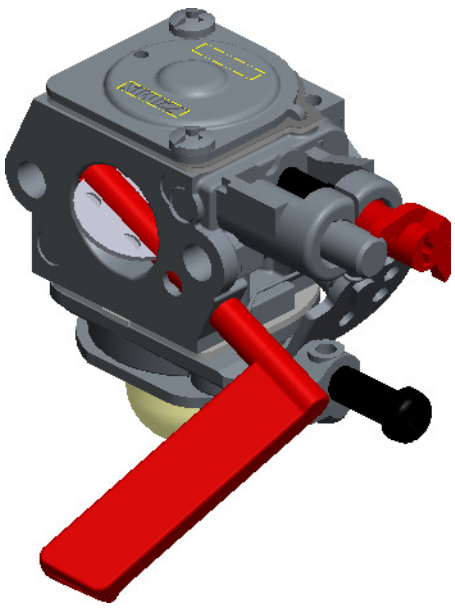

C1U-H47

ITEM	ZAMA PART NR.	DESCRIPTION
	C1U-H47	CARBURETOR ASSEMBLY
	RB-29	REBUILD KIT (1.2.3.4.5.7.8.11.12.30)
	GND-18	GASKET & DIAPHRAGM KIT (7.8.11.12)
	K056029	BASE KIT, PRIMER (13.14.15)
1	0005004	PLUG, WELCH
2	0004004	STRAINER
3	0019014	SPRING, METERING LEVER
4	0021001	PIN
5	0020009	LEVER, METERING
6	14903006	SCREW
7	0016019	GASKET, METERING CHAMBER
8	A015010	DIAPHRAGM ASS'Y, METERING
9	0028022	COVER, METERING
10	17203006	SCREW (WITH SERRATION)
11	0015051	DIAPHRAGM, PUMP
12	0016046	GASKET, PUMP
13	A056050	BASE ASS'Y, PRIMER
14	0036001	PIECE, FRICTION
15	0035033	SCREW, THROTTLE ADJUST
16	0057030	SYRINGE
17	0009015	RETAINER
18	17104015	SCREW
19	0031175	SCREW, IDLE MIXTURE
20	A011164	SHAFT ASS'Y THROTTLE
21	0013016	SPRING, THROTTLE RETURN
22	19500030	E-RING
23	0014057	VALVE, THROTTLE
24	15603004	SCREW
25	0038001	SPRING, FRICTION
26	19290030	BALL, STEEL
27	0041088	SHAFT, CHOKE
28	0043024	VALVE, CHOKE
29	0061025	LIMITER, TAMPER RESISTANCE
30	0018002	VALVE, INLET NEEDLE