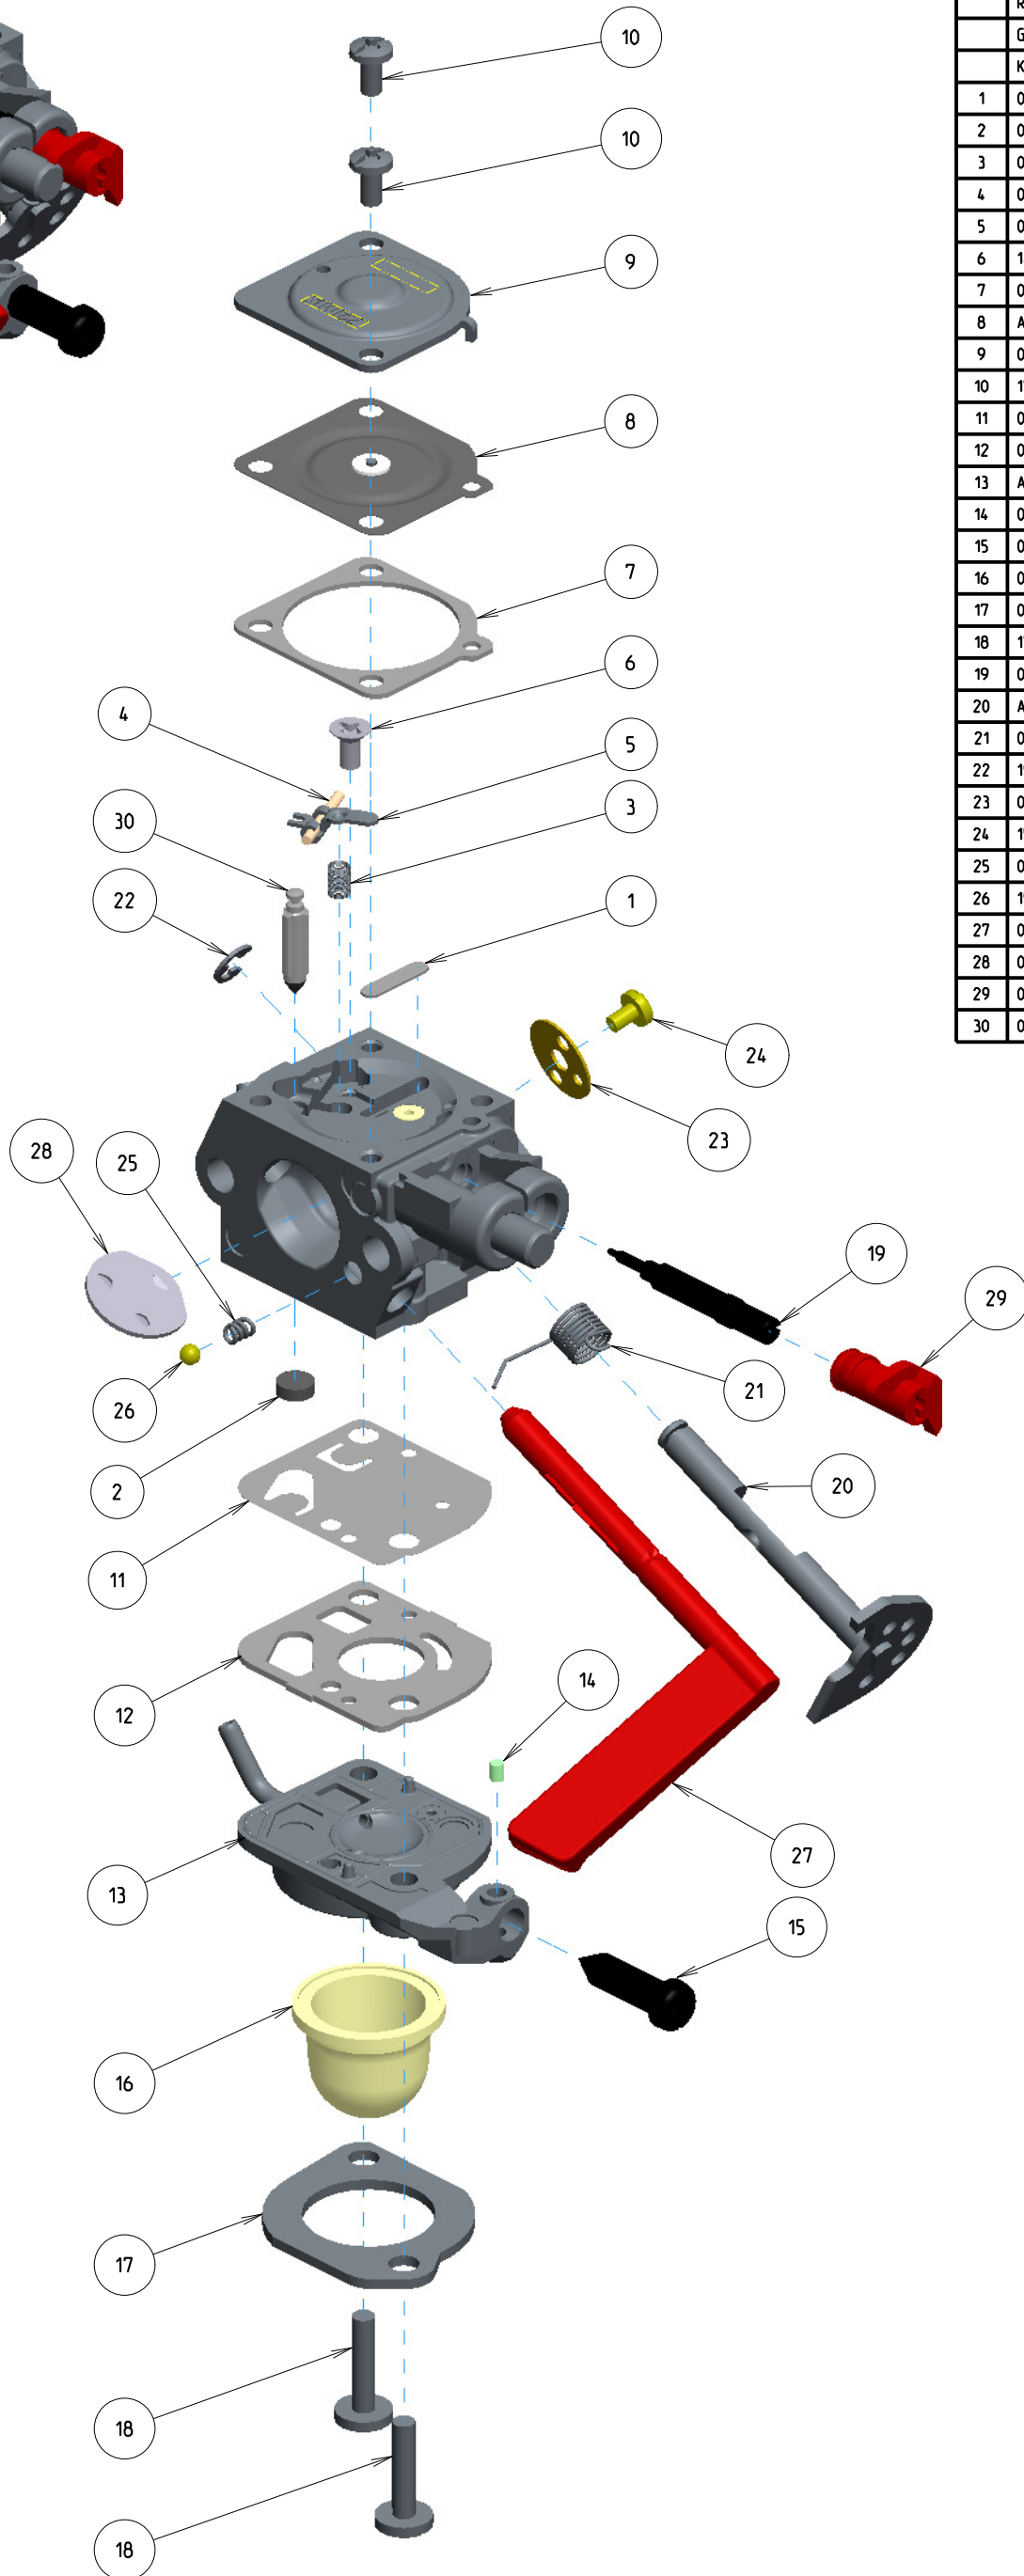

C1U-H47

ITEM	ZAMA PART NR.	DESCRIPTION
	C1U-H47	CARBURETOR ASSEMBLY
	RB-29	REBUILD KIT (1.2.3.4.5.7.8.11.12.30)
	GND-18	GASKET & DIAPHRAGM KIT (7.8.11.12)
	K056029	BASE KIT, PRIMER (13.14.15)
1	0005004	PLUG, WELCH
2	0004004	STRAINER
3	0019014	SPRING, METERING LEVER
4	0021001	PIN
5	0020009	LEVER, METERING
6	14903006	SCREW
7	0016019	GASKET, METERING CHAMBER
8	A015010	DIAPHRAGM ASS'Y, METERING
9	0028022	COVER, METERING
10	17203006	SCREW (WITH SERRATION)
11	0015051	DIAPHRAGM, PUMP
12	0016046	GASKET, PUMP
13	A056050	BASE ASS'Y, PRIMER
14	0036001	PIECE, FRICTION
15	0035033	SCREW, THROTTLE ADJUST
16	0057030	SYRINGE
17	0009015	RETAINER
18	17104015	SCREW
19	0031175	SCREW, IDLE MIXTURE
20	A011164	SHAFT ASS'Y THROTTLE
21	0013016	SPRING, THROTTLE RETURN
22	19500030	E-RING
23	0014057	VALVE, THROTTLE
24	15603004	SCREW
25	0038001	SPRING, FRICTION
26	19290030	BALL, STEEL
27	0041088	SHAFT, CHOKE
28	0043024	VALVE, CHOKE
29	0061025	LIMITER, TAMPER RESISTANCE
30	0018002	VALVE, INLET NEEDLE