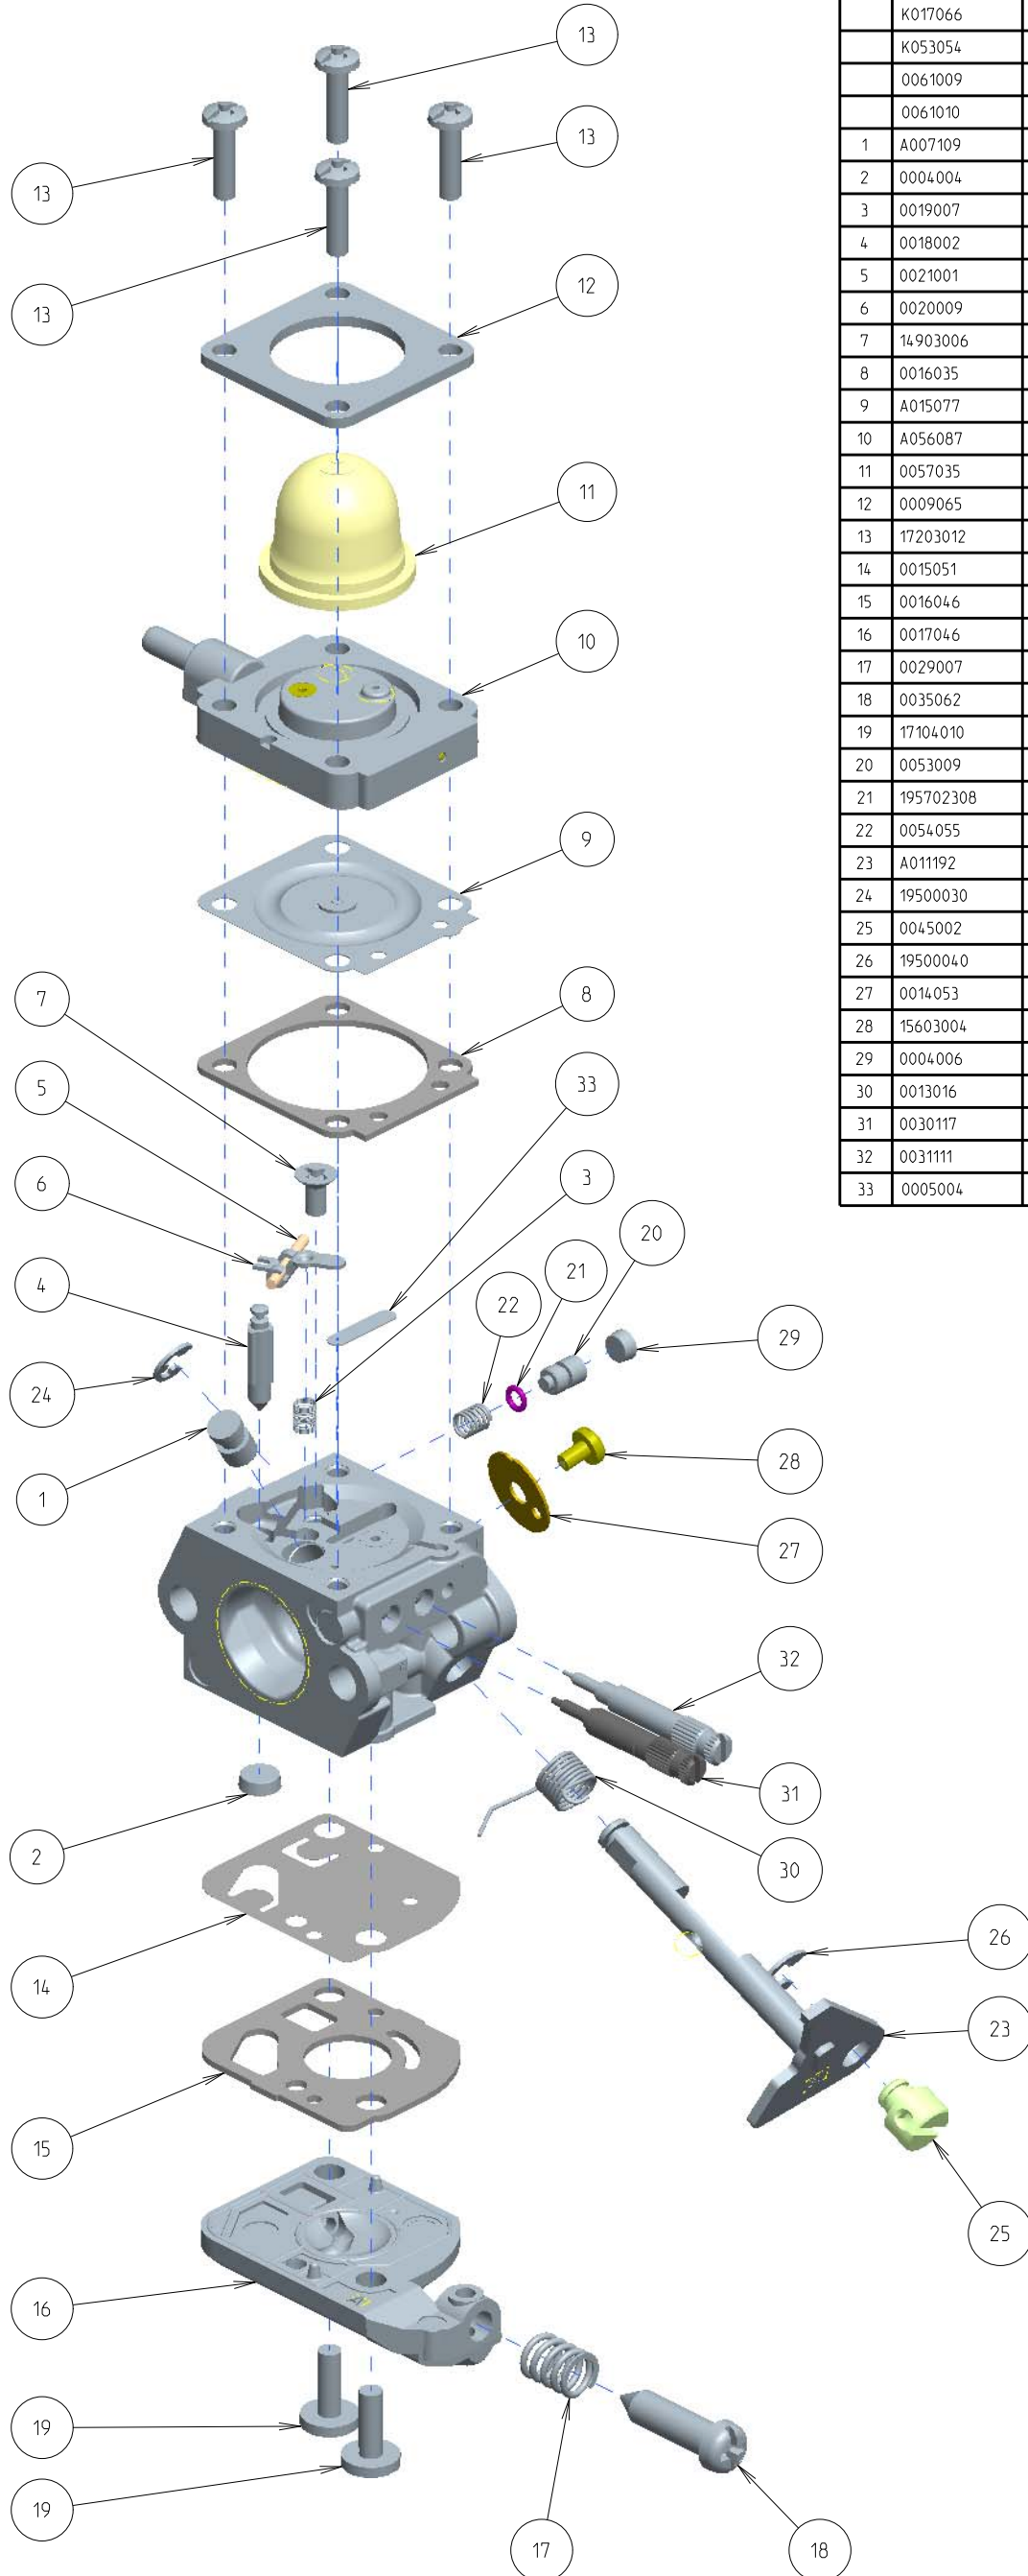

C1U-K54A

ITEM	ZAMA PART NR.	DESCRIPTION
	C1U-K54A	CARBURETOR ASSEMBLY
	RB-221	REBUILD KIT (2,3,4,5,6,8,9,14,15,33)
	GND-131	GASKET & DIAPHRAGM KIT (8,9,14,15)
	K017066	COVER KIT, PUMP (16,17,18)
	K053054	PLUNGER KIT (20,21,22,29)
	0061009	LIMITER, MIXTURE (H)
	0061010	LIMITER, MIXTURE (L)
1	A007109	NOZZLE ASS'Y, CHECK VALVE
2	0004004	STRAINER
3	0019007	SPRING, METERING LEVER
4	0018002	VALVE, INLET NEEDLE
5	0021001	PIN
6	0020009	LEVER, METERING
7	14903006	SCREW
8	0016035	GASKET, METERING CHAMBER
9	A015077	DIAPHRAGM ASS'Y, METERING
10	A056087	BASE ASS'Y, PRIMER
11	0057035	SYRINGE
12	0009065	RETAINER
13	17203012	SCREW
14	0015051	DIAPHRAGM, PUMP
15	0016046	GASKET, PUMP
16	0017046	COVER, PUMP
17	0029007	SPRING, ADJUST SCREW
18	0035062	SCREW, THROTTLE ADJUST
19	17104010	SCREW
20	0053009	PLUNGER
21	195702308	O-RING
22	0054055	SPRING
23	A011192	SHAFT ASS'Y THROTTLE
24	19500030	E-RING
25	0045002	POST
26	19500040	E-RING
27	0014053	VALVE, THROTTLE
28	15603004	SCREW
29	0004006	STRAINER
30	0013016	SPRING, THROTTLE RETURN
31	0030117	SCREW, MAIN MIXTURE
32	0031111	SCREW, IDLE MIXTURE
33	0005004	PLUG, WELCH