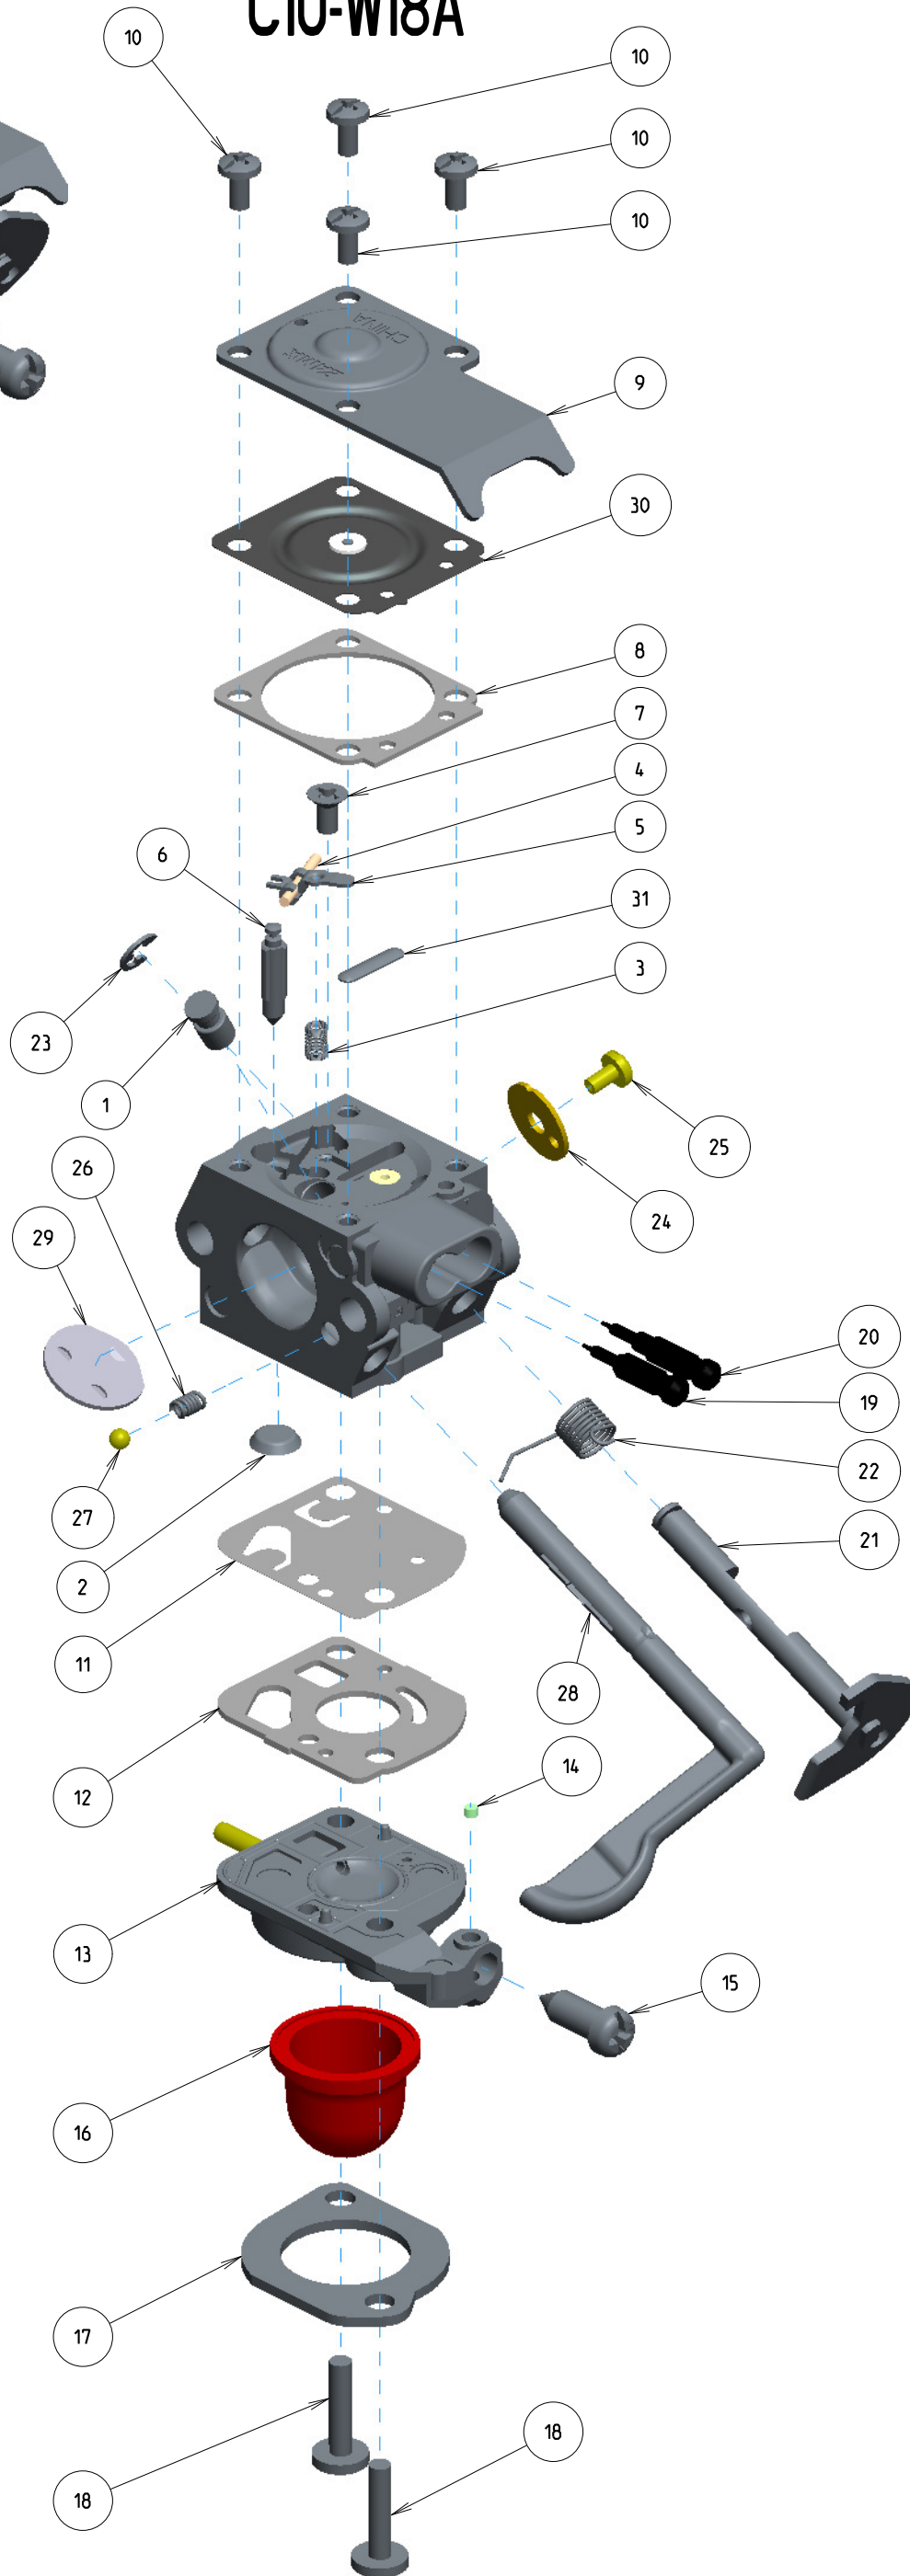

C1U-W18A

ITEM	ZAMA PART NR.	DESCRIPTION
	C1U-W18A	CARBURETOR ASSEMBLY
	RB-115	REBUILD KIT (2,3,4,5,6,8,11,12,16,30,31)
	GND-12	GASKET & DIAPHRAGM KIT (8,11,12,30)
	K056037	BASE KIT, PRIMER (13,14,15)
1	A007169	NOZZLE ASS'Y, CHECK VALVE
2	0004032	STRAINER
3	0019002	SPRING, METERING LEVER
4	0021001	PIN
5	0020009	LEVER, METERING
6	0018002	VALVE, INLET NEEDLE
7	14903006	SCREW
8	0016021	GASKET, METERING CHAMBER
9	0028042	COVER, METERING
10	17203006	SCREW (WITH SERRATION)
11	0015051	DIAPHRAGM, PUMP
12	0016046	GASKET, PUMP
13	A056078	BASE ASS'Y, PRIMER
14	0036001	PIECE, FRICTION
15	0035035	SCREW, THROTTLE ADJUST
16	0057025	SYRINGE
17	0009015	RETAINER
18	17104015	SCREW
19	0030210	SCREW, MAIN MIXTURE
20	0031213	SCREW, IDLE MIXTURE
21	A011172	SHAFT ASS'Y THROTTLE
22	0013016	SPRING, THROTTLE RETURN
23	19500030	E-RING
24	0014103	VALVE, THROTTLE
25	156030045	SCREW
26	0038001	SPRING, FRICTION
27	19290030	BALL, STEEL
28	0041113	SHAFT, CHOKE
29	0043055	VALVE, CHOKE
30	A015011	DIAPHRAGM ASS'Y, METERING
31	0005004	PLUG, WELCH