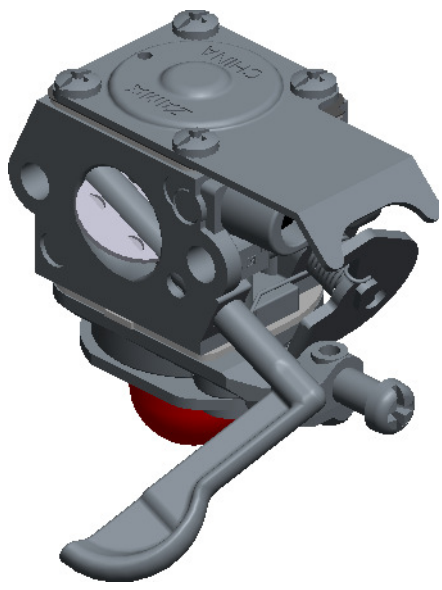

C1U-W18A

ITEM	ZAMA PART NR.	DESCRIPTION
	C1U-W18A	CARBURETOR ASSEMBLY
	RB-115	REBUILD KIT (2,3,4,5,6,8,11,12,16,30,31)
	GND-12	GASKET & DIAPHRAGM KIT (8,11,12,30)
	K056037	BASE KIT, PRIMER (13,14,15)
1	A007169	NOZZLE ASS'Y, CHECK VALVE
2	0004032	STRAINER
3	0019002	SPRING, METERING LEVER
4	0021001	PIN
5	0020009	LEVER, METERING
6	0018002	VALVE, INLET NEEDLE
7	14903006	SCREW
8	0016021	GASKET, METERING CHAMBER
9	0028042	COVER, METERING
10	17203006	SCREW (WITH SERRATION)
11	0015051	DIAPHRAGM, PUMP
12	0016046	GASKET, PUMP
13	A056078	BASE ASS'Y, PRIMER
14	0036001	PIECE, FRICTION
15	0035035	SCREW, THROTTLE ADJUST
16	0057025	SYRINGE
17	0009015	RETAINER
18	17104015	SCREW
19	0030210	SCREW, MAIN MIXTURE
20	0031213	SCREW, IDLE MIXTURE
21	A011172	SHAFT ASS'Y THROTTLE
22	0013016	SPRING, THROTTLE RETURN
23	19500030	E-RING
24	0014103	VALVE, THROTTLE
25	156030045	SCREW
26	0038001	SPRING, FRICTION
27	19290030	BALL, STEEL
28	0041113	SHAFT, CHOKE
29	0043055	VALVE, CHOKE
30	A015011	DIAPHRAGM ASS'Y, METERING
31	0005004	PLUG, WELCH