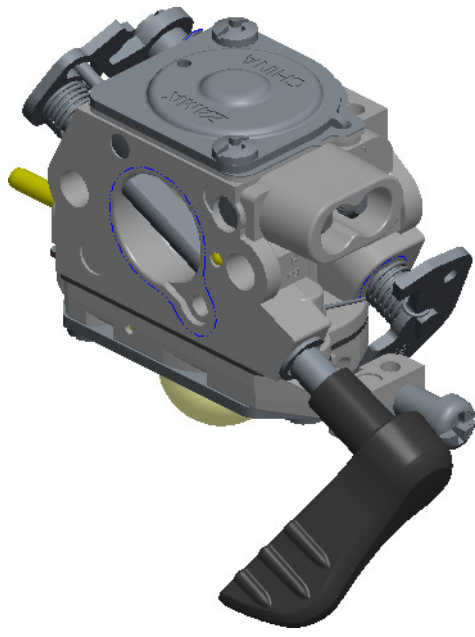

C1U-W52

ITEM	ZAMA PART NR.	DESCRIPTION
	C1U-W52	CARBURETOR ASSEMBLY
	RB-224	REBUILD KIT (1.3.4.5.7.8.9.34.35.36)
	GND-134	GASKET & DIAPHRAGM KIT (7.8.9.34)
1	0004032	STRAINER
2	A007188	NOZZLE ASS'Y. CHECK VALVE
3	0020009	LEVER, METERING
4	0019002	SPRING, METERING LEVER
5	0021001	PIN
6	14903006	SCREW
7	0016019	GASKET, METERING CHAMBER
8	0015709	DIAPHRAGM, PUMP
9	0016702	GASKET, PUMP
10	K056708	BASE KIT, PRIMER
11	0036001	PIECE, FRICTION
12	0035035	SCREW, THROTTLE ADJUST
13	0057703	SYRINGE
14	0009084	RETAINER, SYRINGE
15	17203012	SCREW
16	A011268	ASS'Y. THROTTLE SHAFT
17	0013016	SPRING, THROTTLE RETURN
18	0030251	SCREW, MAIN MIXTURE
19	0031212	SCREW, IDLE MIXTURE
20	A041130	SHAFT ASS'Y. CHOKE
21	19500035	E-RING
22	0042715	LEVER, CHOKE
23	0012181	LEVER, THROTTLE
24	0052006	COLLAR
25	0013085	SPRING, CHOKE RETURN
26	0028022	COVER, METERING
27	17203006	SCREW (WITH SERRATION)
28	0014033	VALVE, THROTTLE
29	156030045	SCREW
30	17103004	SCREW
31	0004005	STRAINER
32	0054057	SPRING
33	K053059	PLUNGER KIT
34	A015010	DIAPHRAGM ASS'Y. METERING
35	0005004	PLUG, WELCH
36	0018002	VALVE, INLET NEEDLE