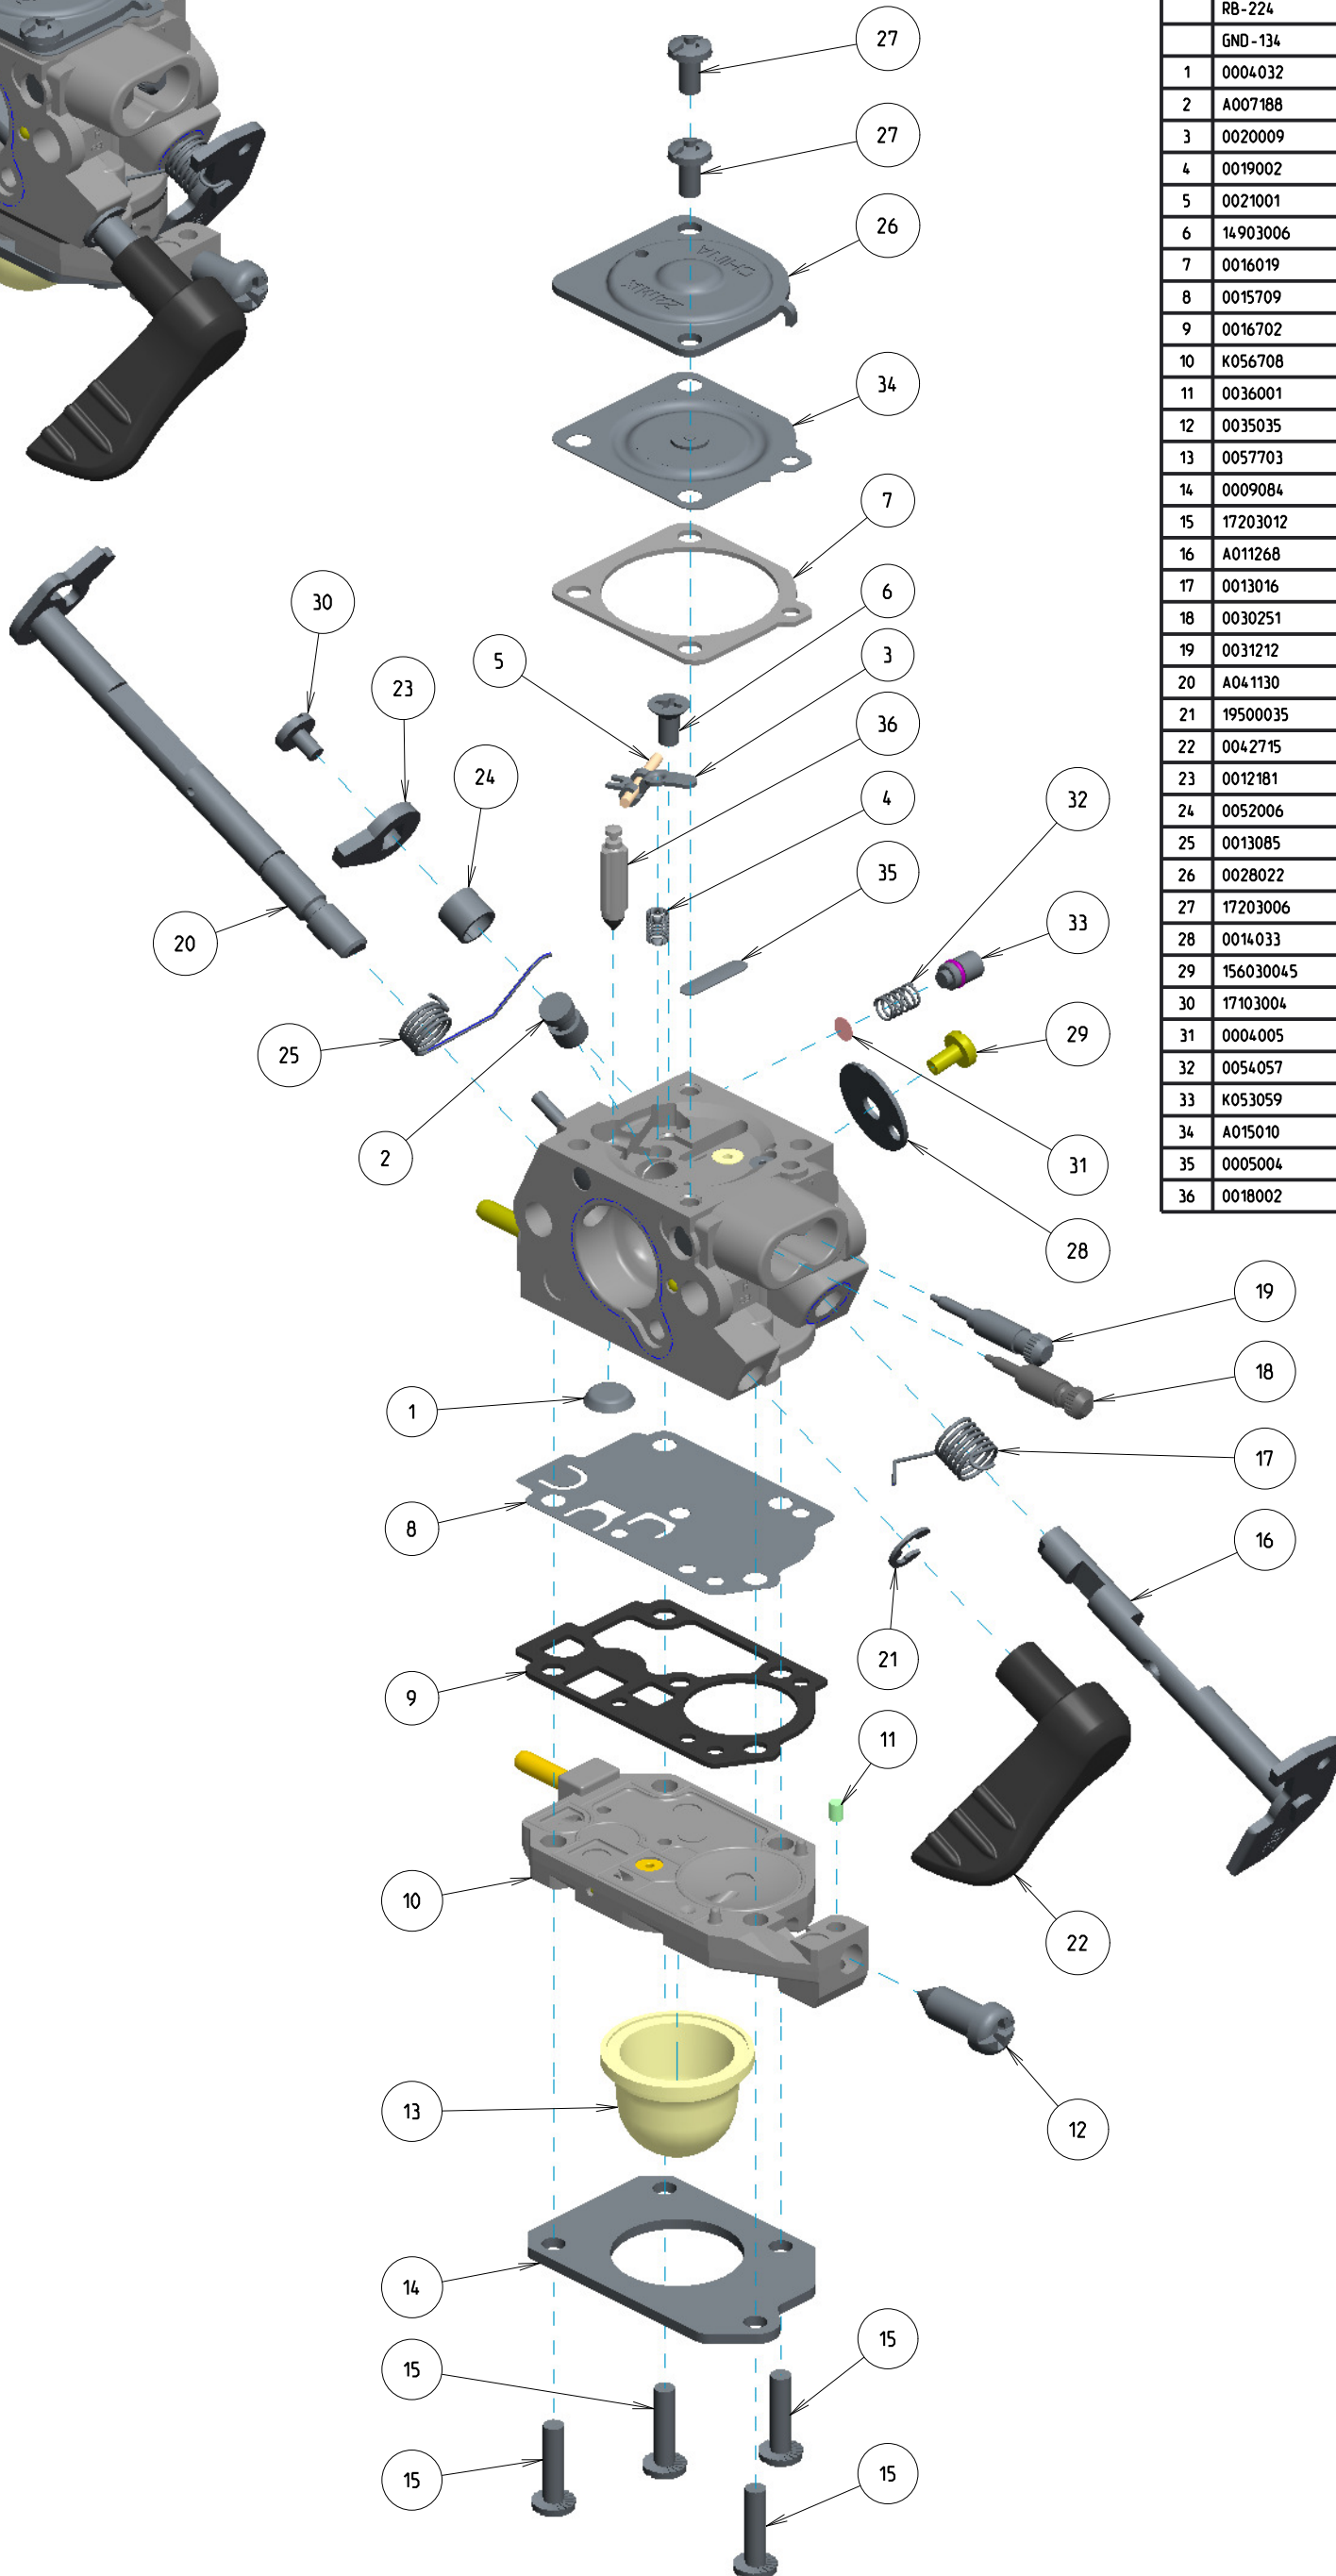

C1U-W52

ITEM	ZAMA PART NR.	DESCRIPTION
	C1U-W52	CARBURETOR ASSEMBLY
	RB-224	REBUILD KIT (1.3.4.5.7.8.9.34.35.36)
	GND-134	GASKET & DIAPHRAGM KIT (7.8.9.34)
1	0004032	STRAINER
2	A007188	NOZZLE ASS'Y. CHECK VALVE
3	0020009	LEVER, METERING
4	0019002	SPRING, METERING LEVER
5	0021001	PIN
6	14903006	SCREW
7	0016019	GASKET, METERING CHAMBER
8	0015709	DIAPHRAGM, PUMP
9	0016702	GASKET, PUMP
10	K056708	BASE KIT, PRIMER
11	0036001	PIECE, FRICTION
12	0035035	SCREW, THROTTLE ADJUST
13	0057703	SYRINGE
14	0009084	RETAINER, SYRINGE
15	17203012	SCREW
16	A011268	ASS'Y. THROTTLE SHAFT
17	0013016	SPRING, THROTTLE RETURN
18	0030251	SCREW, MAIN MIXTURE
19	0031212	SCREW, IDLE MIXTURE
20	A041130	SHAFT ASS'Y. CHOKE
21	19500035	E-RING
22	0042715	LEVER, CHOKE
23	0012181	LEVER, THROTTLE
24	0052006	COLLAR
25	0013085	SPRING, CHOKE RETURN
26	0028022	COVER, METERING
27	17203006	SCREW (WITH SERRATION)
28	0014033	VALVE, THROTTLE
29	156030045	SCREW
30	17103004	SCREW
31	0004005	STRAINER
32	0054057	SPRING
33	K053059	PLUNGER KIT
34	A015010	DIAPHRAGM ASS'Y. METERING
35	0005004	PLUG, WELCH
36	0018002	VALVE, INLET NEEDLE