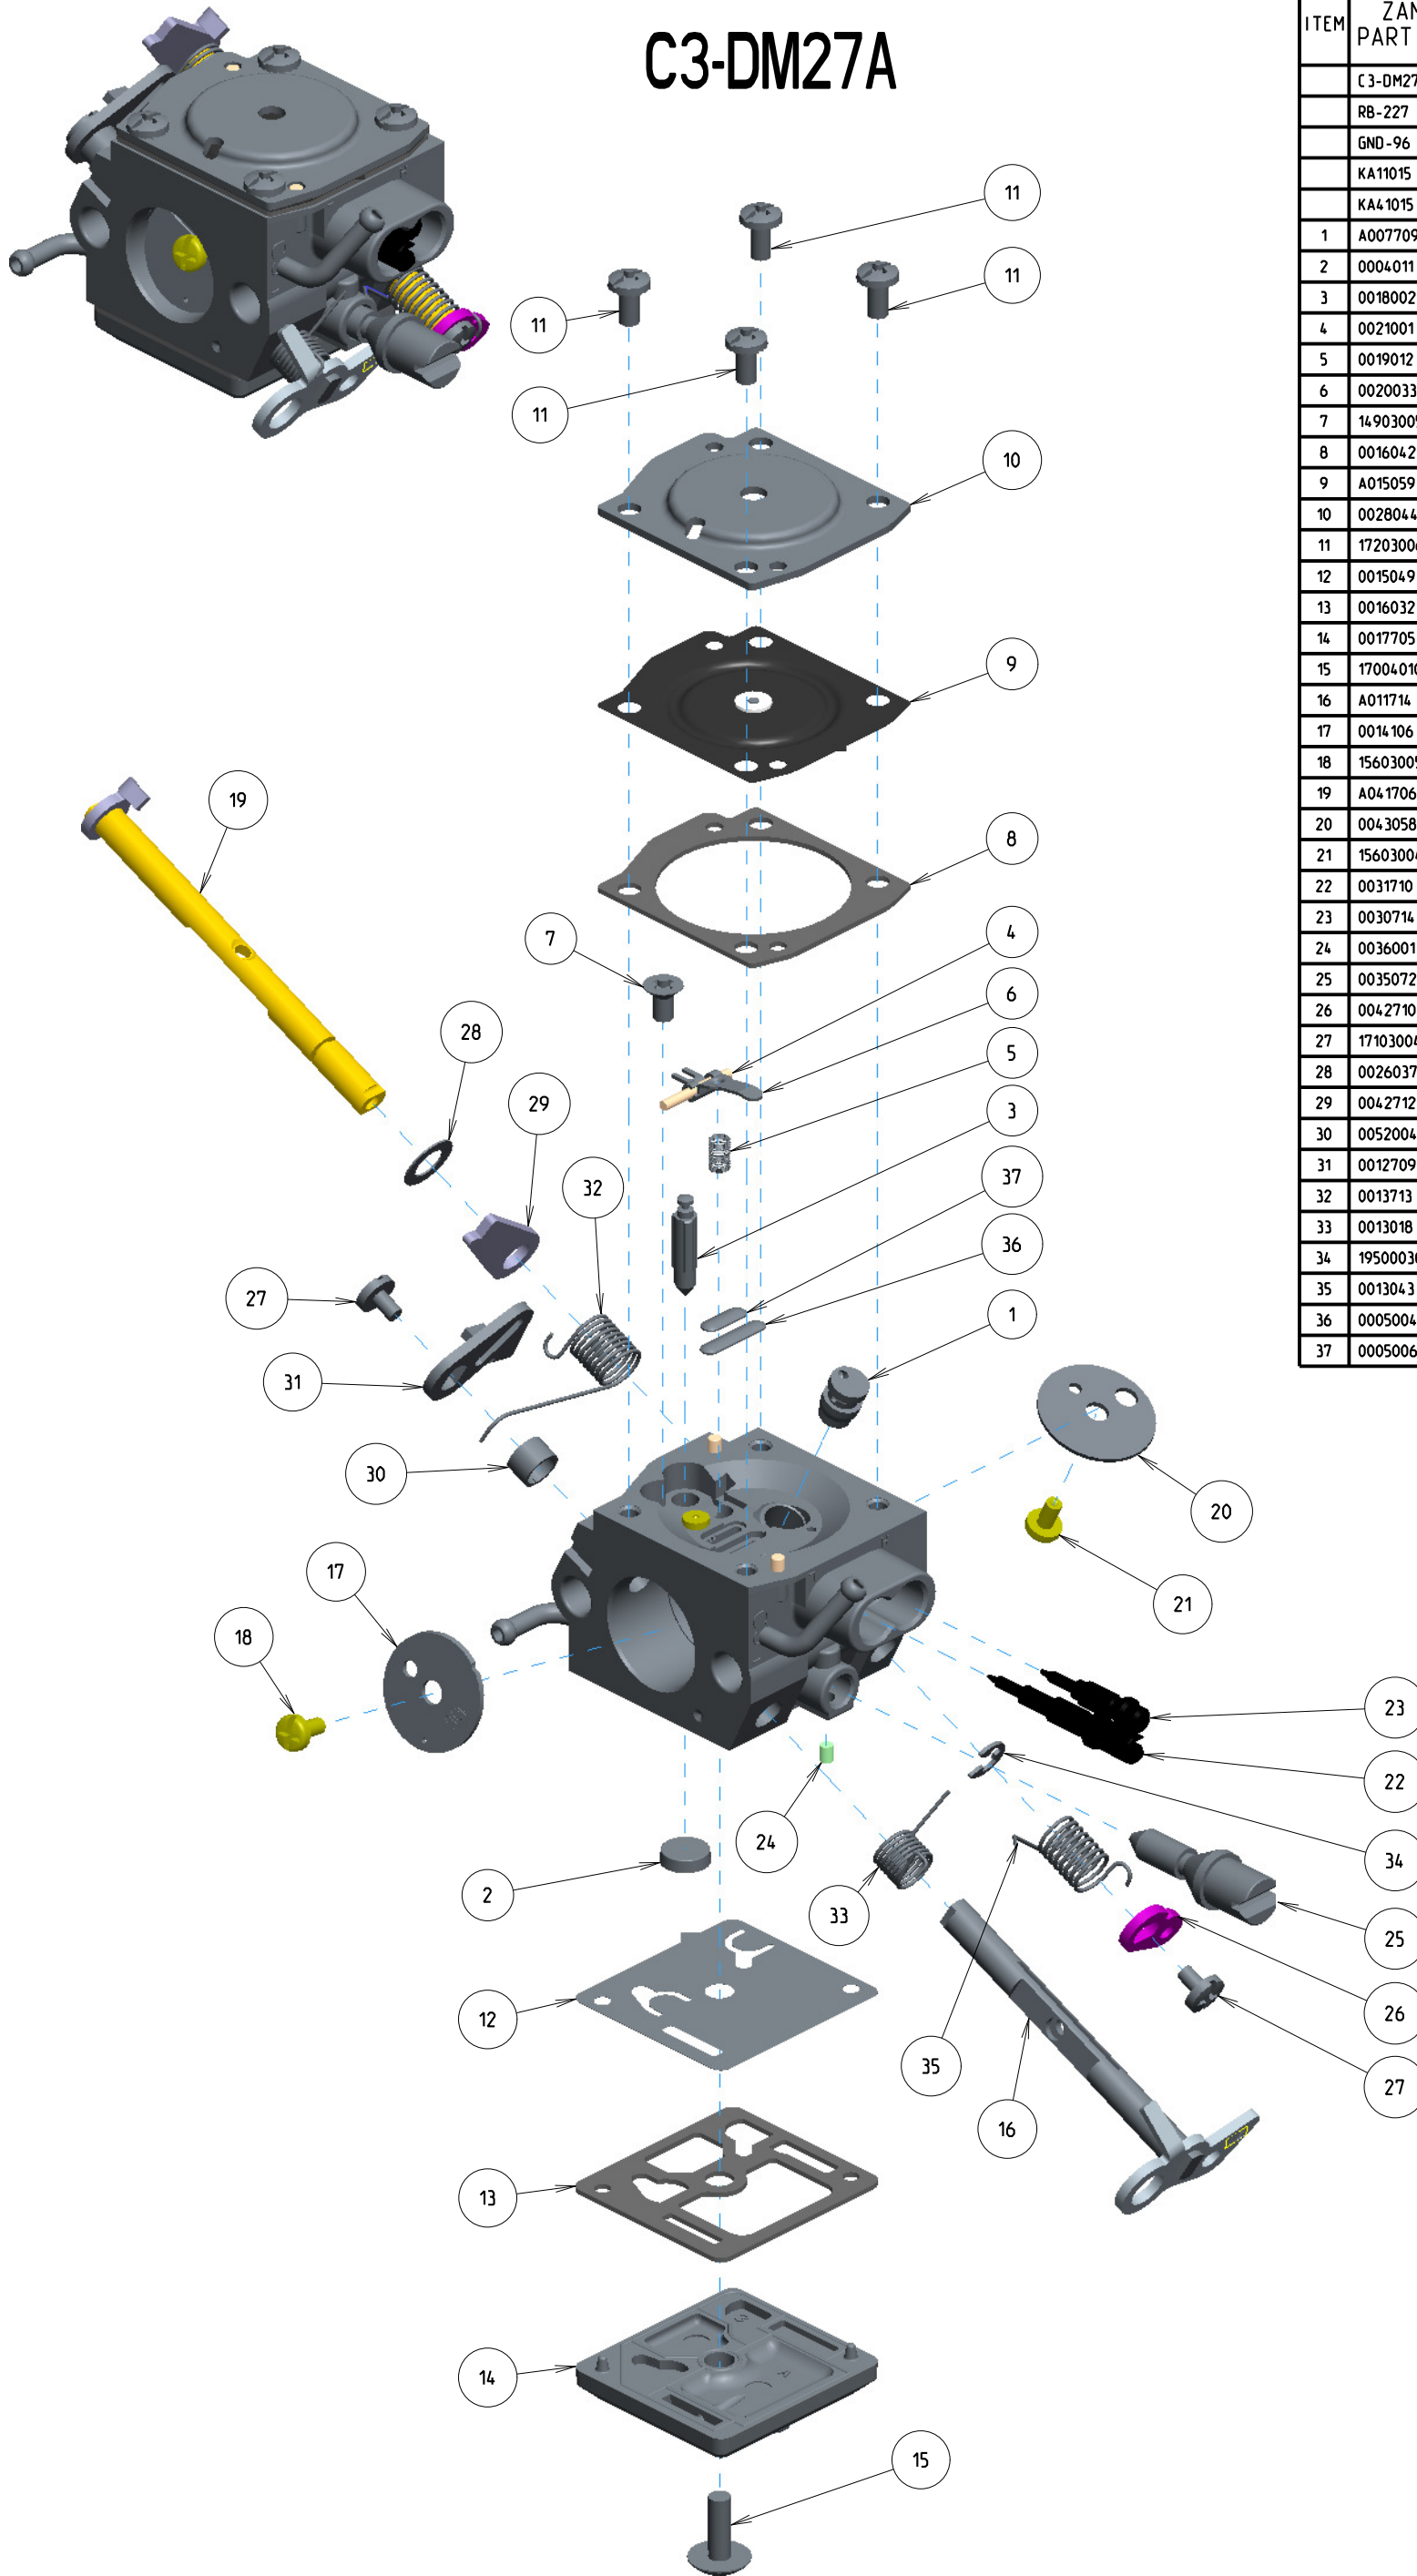

# C3-DM27A

ITEM	ZAMA PART NR.	DESCRIPTION
	C3-DM27A	CARBURETOR ASSEMBLY
	RB-227	REBUILD KIT (2,3,4,5,6,8,9,12,13,36,37)
	GND-96	GASKET & DIAPHRAGM KIT (8,9,12,13)
	KA11015	THROTTLE KIT (16,17,18,27,30,31,33)
	KA41015	CHOKE KIT (19,20,21,26,27,28,29,32,34,35)
1	A007709	NOZZLE ASS'Y, CHECK VALVE
2	0004011	STRAINER
3	0018002	VALVE, INLET NEEDLE
4	0021001	PIN
5	0019012	SPRING, METERING LEVER
6	0020033	LEVER, METERING
7	149030055	SCREW (METERING PIN)
8	0016042	GASKET, METERING CHAMBER
9	A015059	DIAPHRAGM ASS'Y, METERING
10	0028044	COVER, METERING
11	17203006	SCREW (WITH SERRATION)
12	0015049	DIAPHRAGM, PUMP
13	0016032	GASKET, PUMP
14	0017705	COVER, PUMP
15	17004010	SCREW (PUMP COVER)
16	A011714	SHAFT, ASS'Y THROTTLE
17	0014106	VALVE, THROTTLE
18	156030055	SCREW
19	A041706	SHAFT, ASS'Y CHOKE
20	0043058	VALVE, CHOKE
21	156030045	SCREW
22	0031710	SCREW, IDLE MIXTURE
23	0030714	SCREW, MAIN MIXTURE
24	0036001	PIECE, FRICTION
25	0035072	SCREW, THROTTLE ADJUST
26	0042710	LEVER, CHOKE
27	17103004	SCREW
28	0026037	WASHER
29	0042712	LEVER, CHOKE
30	0052004	COLLAR
31	0012709	LEVER, THROTTLE
32	0013713	SPRING, CHOKE RETURN
33	0013018	SPRING, THROTTLE RETURN
34	19500030	E-RING
35	0013043	SPRING, CHOKE RETURN
36	0005004	PLUG, WELCH
37	0005006	PLUG, WELCH