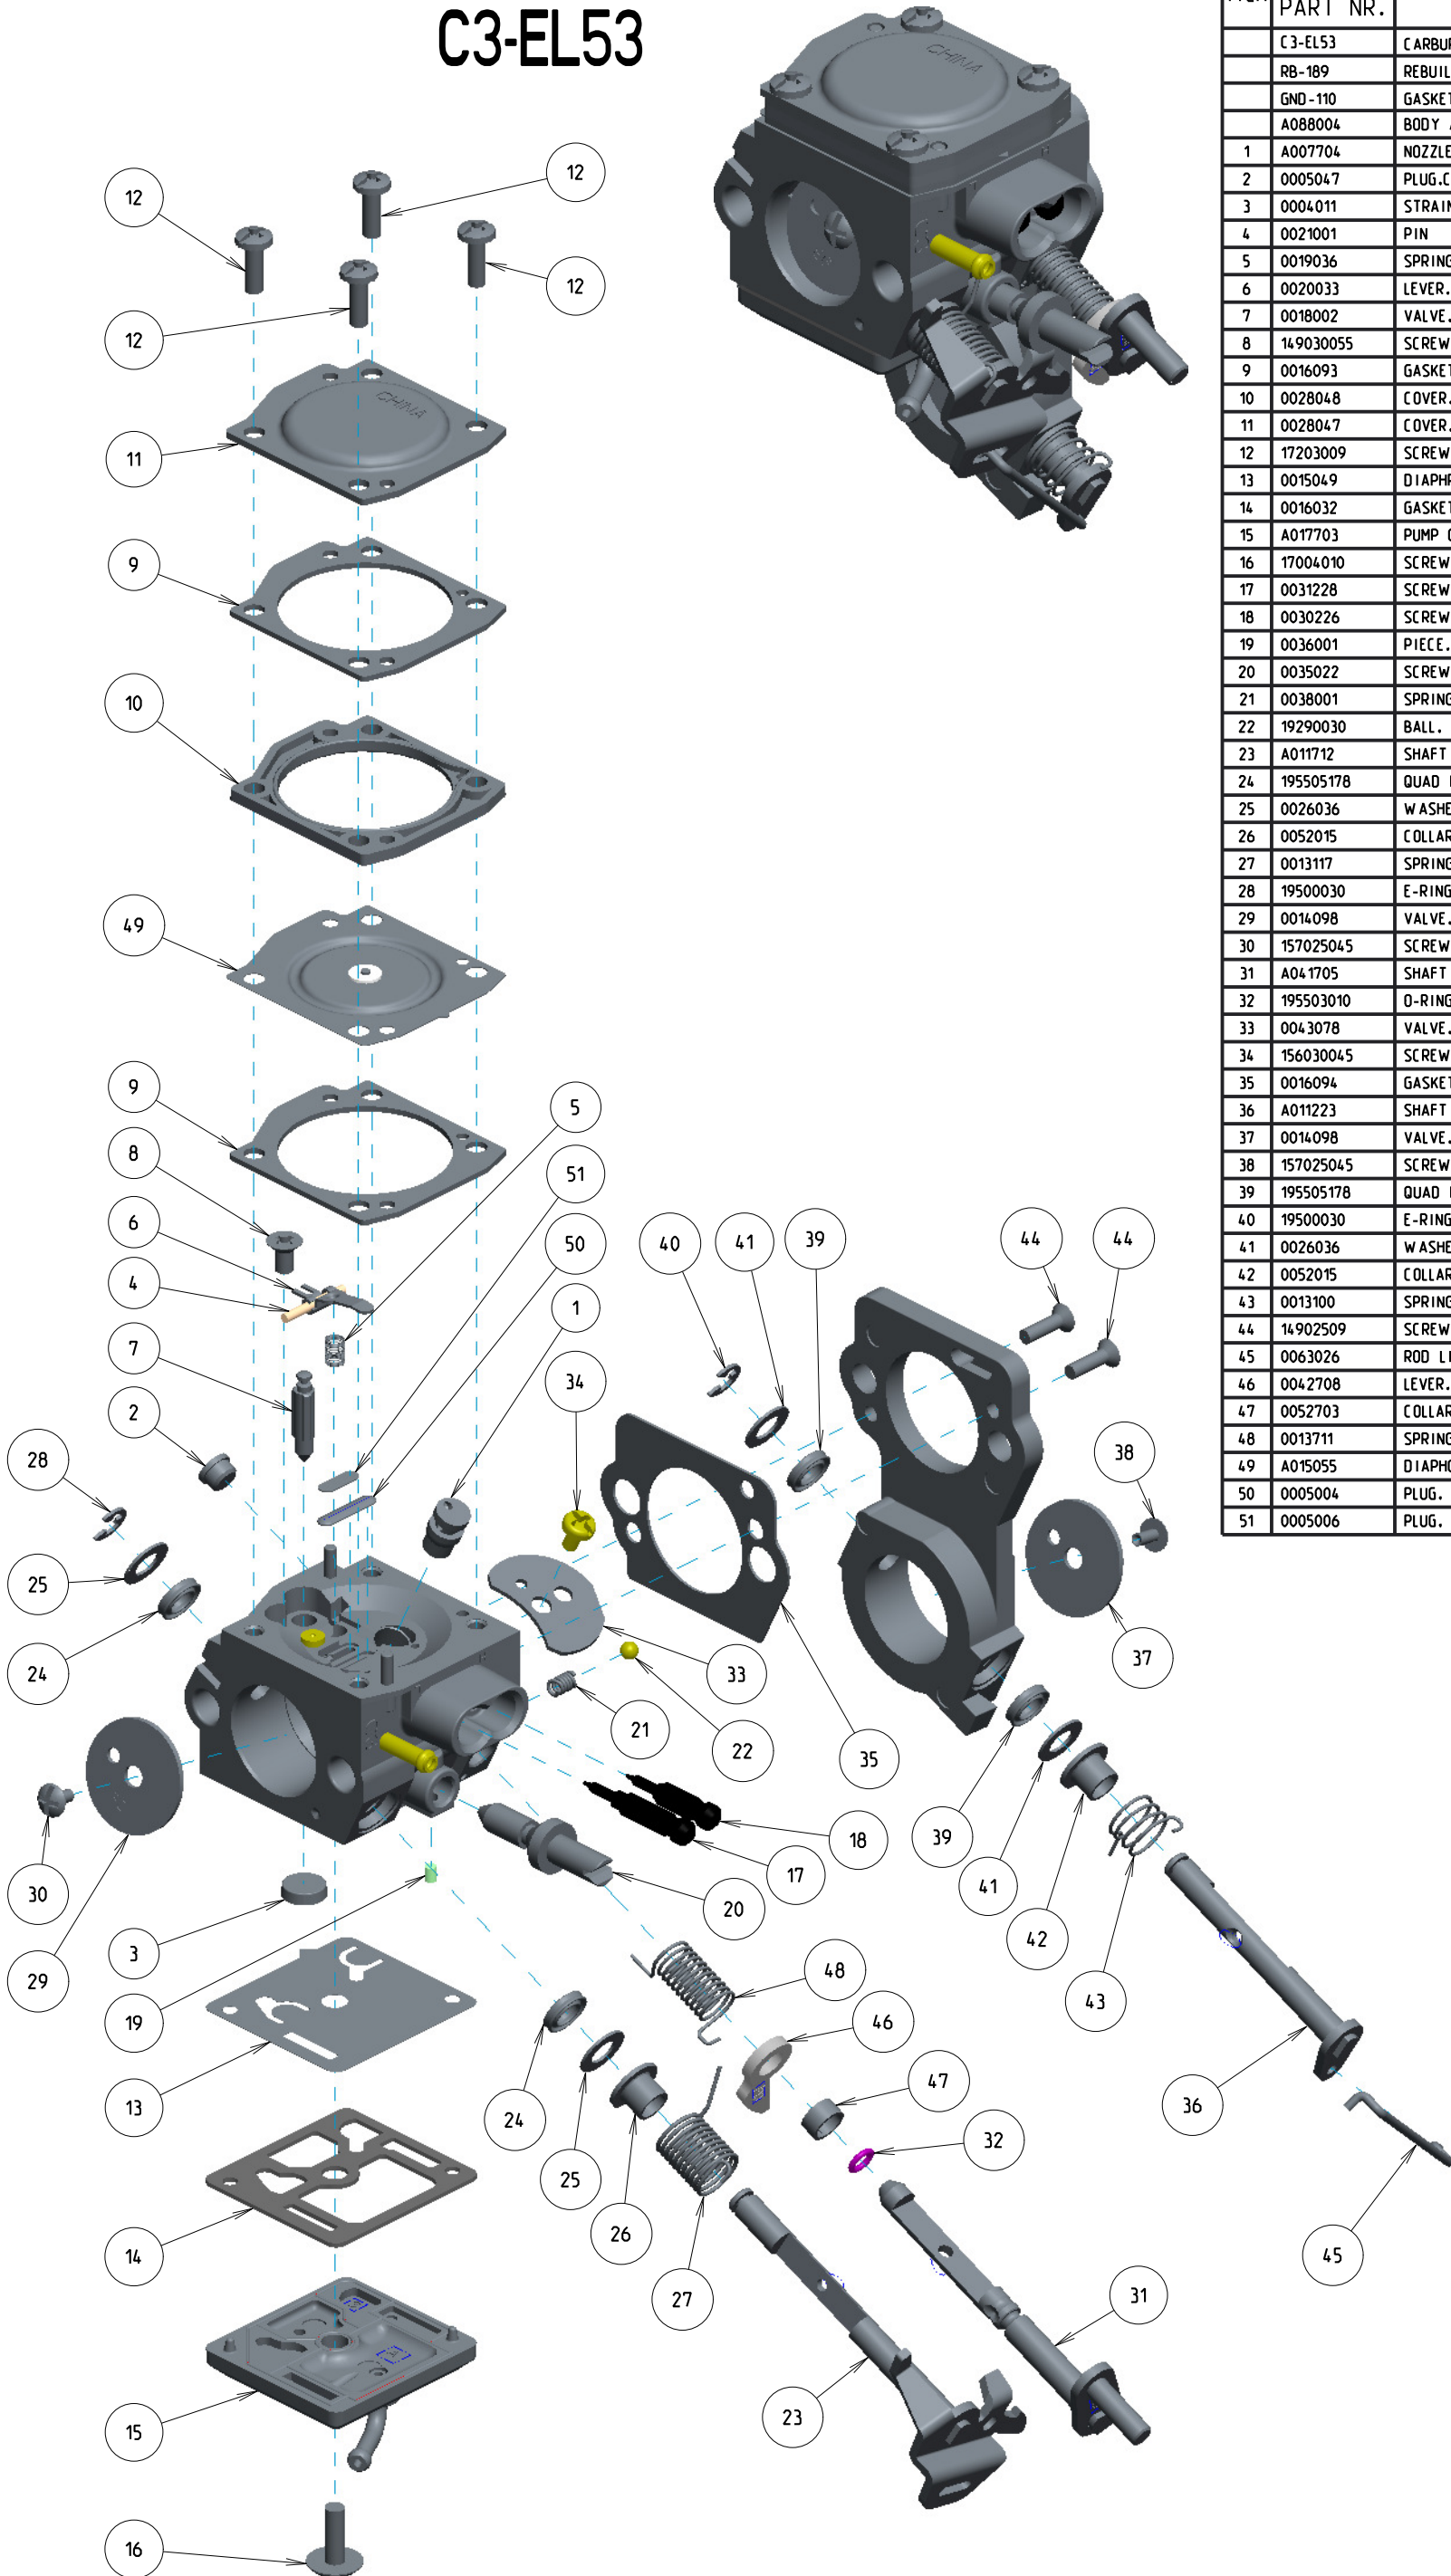

C3-EL53

ITEM	ZAMA PART NR.	DESCRIPTION
	C3-EL53	CARBURETOR ASSEMBLY
	RB-189	REBUILD KIT (2.3.4.5.6.7.9.13.14.24.32.35.49.50.51)
	GND-110	GASKET & DIAPHRAGM KIT (9.13.14.35.49)
	A088004	BODY ASS'Y. AIR HEAD (36.37.38.39.40.41.42.43)
1	A007704	NOZZLE ASS'Y. CHECK VALVE
2	0005047	PLUG. CHOKE SHAFT
3	0004011	STRAINER
4	0021001	PIN
5	0019036	SPRING. METERING LEVER
6	0020033	LEVER. METERING
7	0018002	VALVE. INLET NEEDLE
8	149030055	SCREW (METERING PIN)
9	0016093	GASKET. METERING CHAMBER
10	0028048	COVER. COMPENSATOR
11	0028047	COVER. METERING
12	17203009	SCREW
13	0015049	DIAPHRAGM. PUMP
14	0016032	GASKET. PUMP
15	A017703	PUMP COVER ASS'Y
16	17004010	SCREW (PUMP COVER)
17	0031228	SCREW. IDLE MIXTURE
18	0030226	SCREW. MAIN MIXTURE
19	0036001	PIECE. FRICTION
20	0035022	SCREW. THROTTLE ADJUST
21	0038001	SPRING. FRICTION
22	19290030	BALL. STEEL
23	A011712	SHAFT ASS'Y. THROTTLE
24	195505178	QUAD RING
25	0026036	WASHER
26	0052015	COLLAR
27	0013117	SPRING. THROTTLE RETURN
28	19500030	E-RING
29	0014098	VALVE. THROTTLE
30	157025045	SCREW
31	A041705	SHAFT ASS'Y. CHOKE
32	195503010	O-RING
33	0043078	VALVE. CHOKE
34	156030045	SCREW
35	0016094	GASKET. AIR HEAD
36	A011223	SHAFT ASS'Y. AIR HEAD
37	0014098	VALVE. THROTTLE
38	157025045	SCREW
39	195505178	QUAD RING
40	19500030	E-RING
41	0026036	WASHER
42	0052015	COLLAR
43	0013100	SPRING. THROTTLE RETURN
44	14902509	SCREW
45	0063026	ROD LINKAGE. AIR HEAD
46	0042708	LEVER. CHOKE
47	0052703	COLLAR
48	0013711	SPRING. CHOKE RETURN
49	A015055	DIAPHRAGM ASS'Y. METERING
50	0005004	PLUG. WELCH
51	0005006	PLUG. WELCH