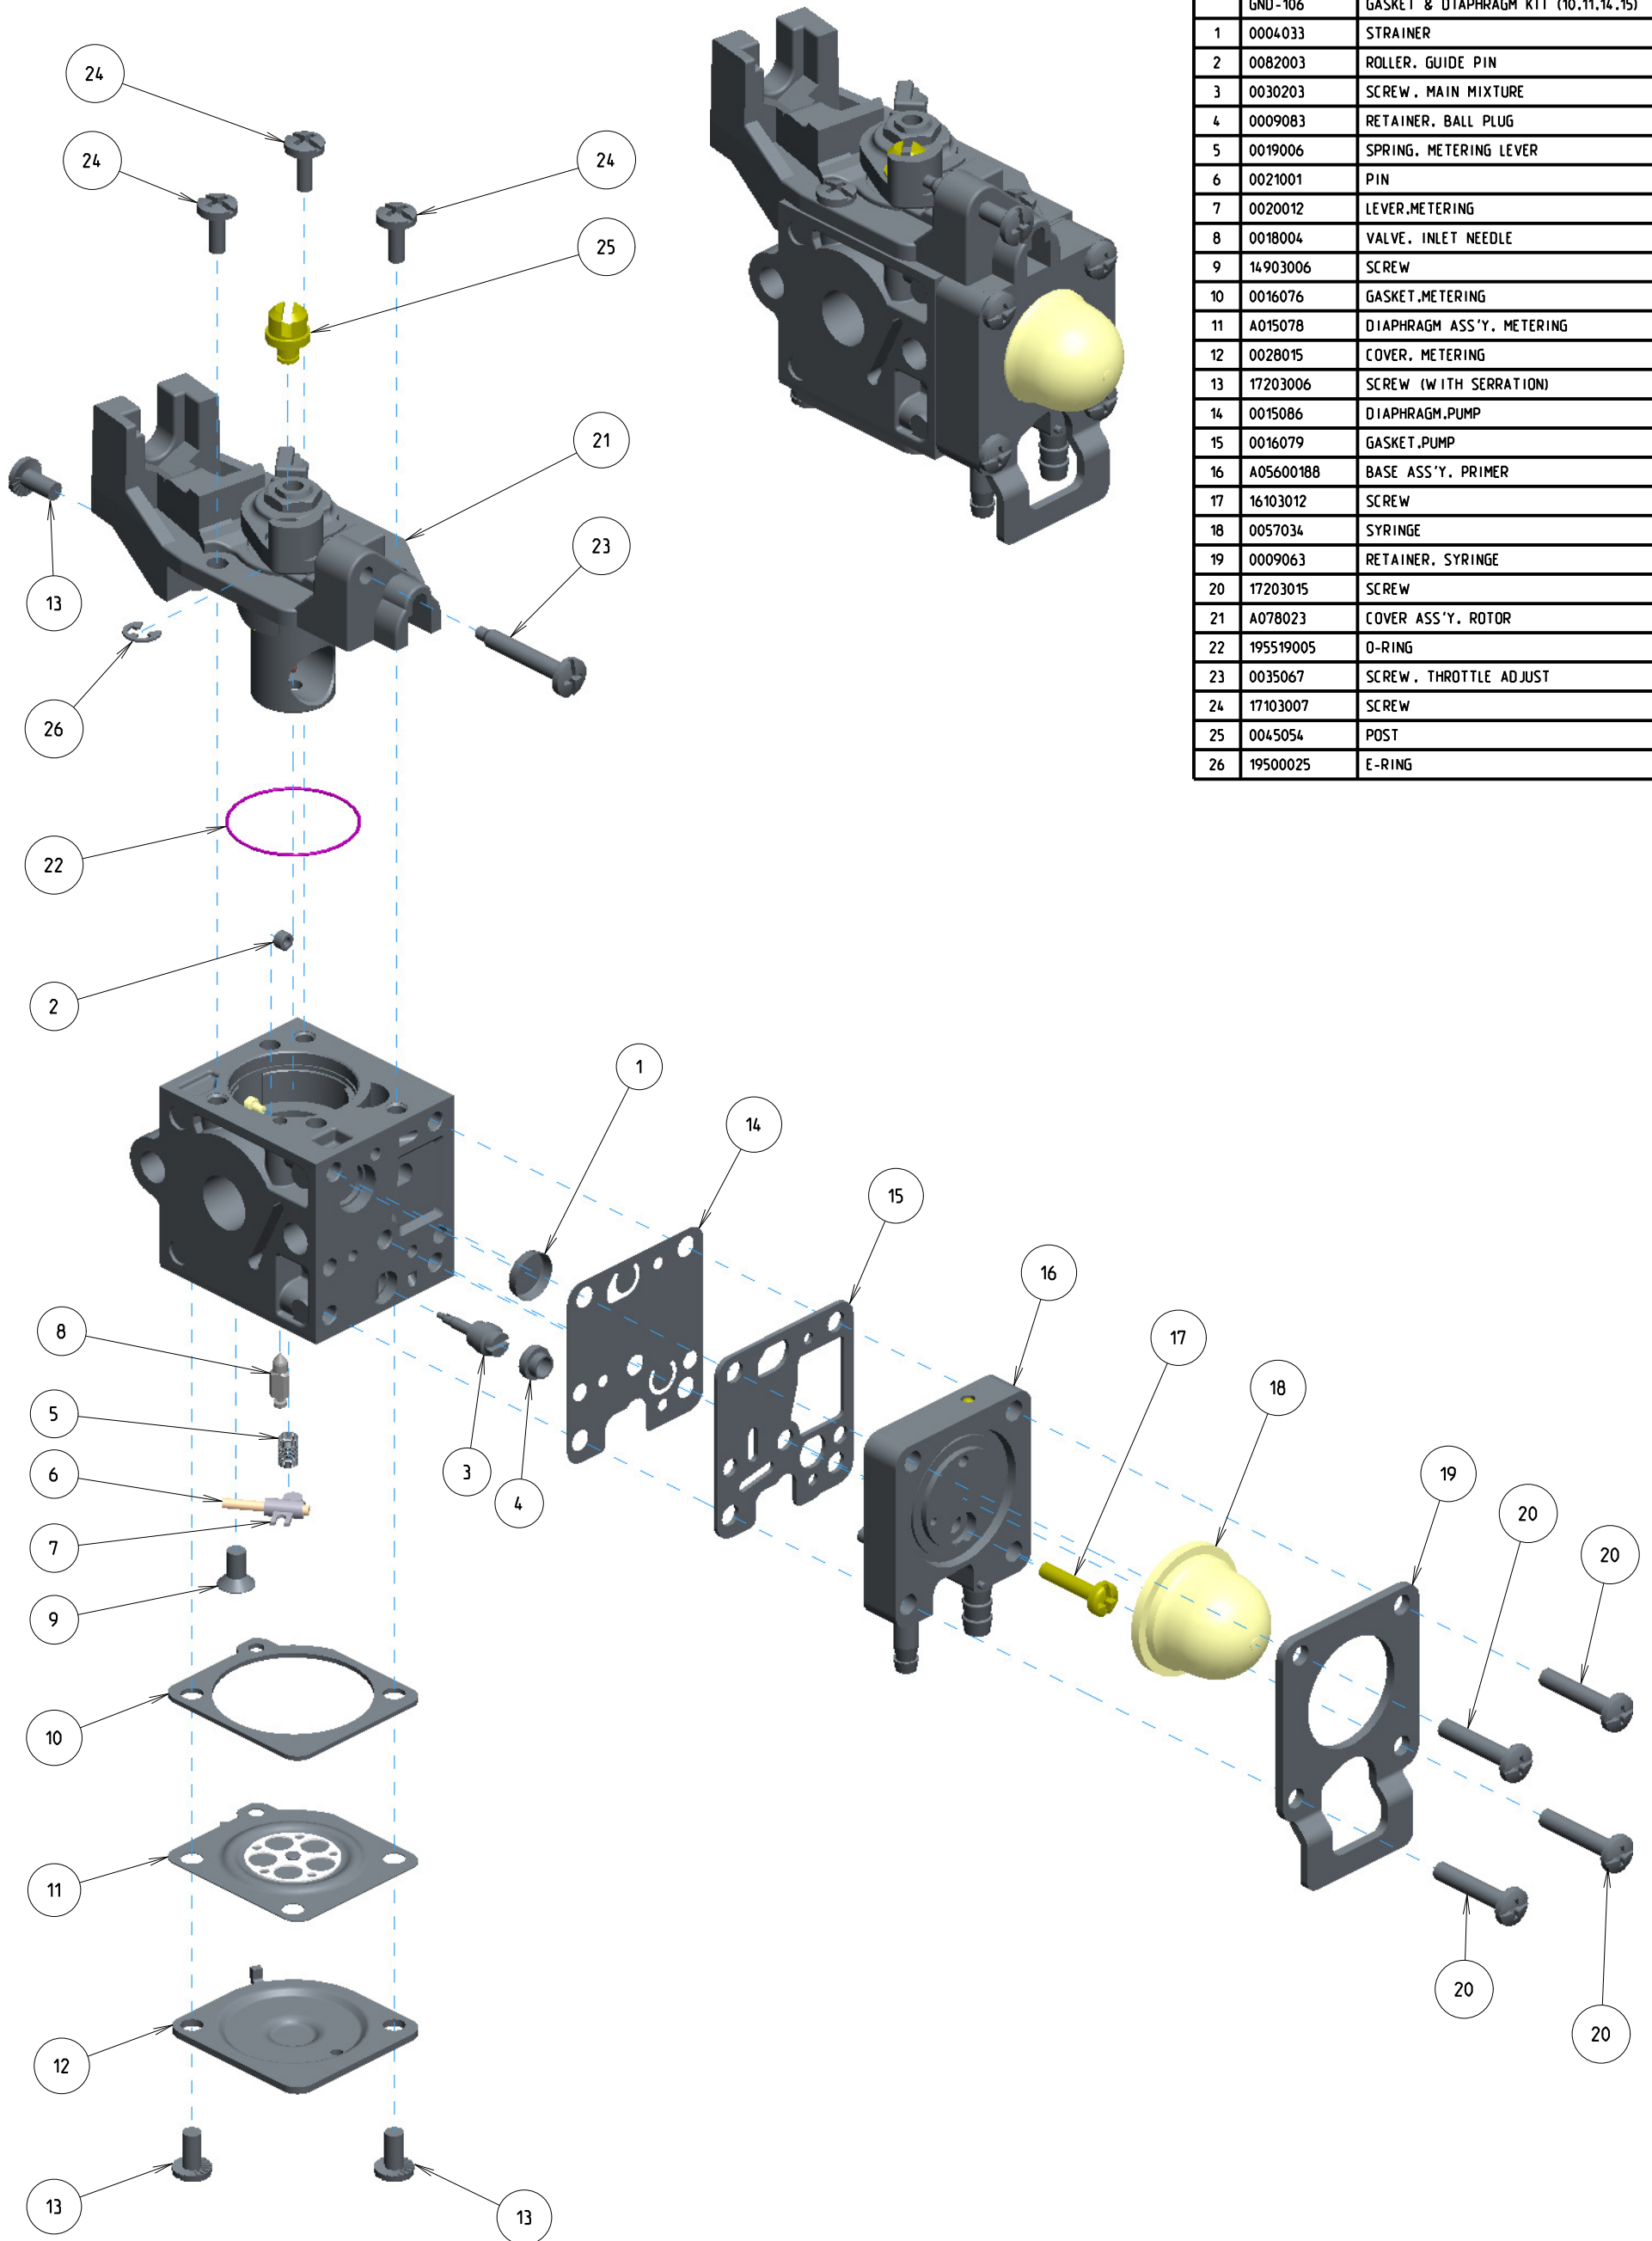

RB-110150A

ITEM	ZAMA PART NR.	DESCRIPTION
	RB-110150A	CARBURETOR ASSEMBLY
	RB-188	REBUILD KIT (1,2,5,6,7,8,10,11,14,15)
	GND-106	GASKET & DIAPHRAGM KIT (10,11,14,15)
1	0004033	STRAINER
2	0082003	ROLLER, GUIDE PIN
3	0030203	SCREW, MAIN MIXTURE
4	0009083	RETAINER, BALL PLUG
5	0019006	SPRING, METERING LEVER
6	0021001	PIN
7	0020012	LEVER, METERING
8	0018004	VALVE, INLET NEEDLE
9	14903006	SCREW
10	0016076	GASKET, METERING
11	A015078	DIAPHRAGM ASS'Y, METERING
12	0028015	COVER, METERING
13	17203006	SCREW (WITH SERRATION)
14	0015086	DIAPHRAGM, PUMP
15	0016079	GASKET, PUMP
16	A05600188	BASE ASS'Y, PRIMER
17	16103012	SCREW
18	0057034	SYRINGE
19	0009063	RETAINER, SYRINGE
20	17203015	SCREW
21	A078023	COVER ASS'Y, ROTOR
22	195519005	O-RING
23	0035067	SCREW, THROTTLE ADJUST
24	17103007	SCREW
25	0045054	POST
26	19500025	E-RING