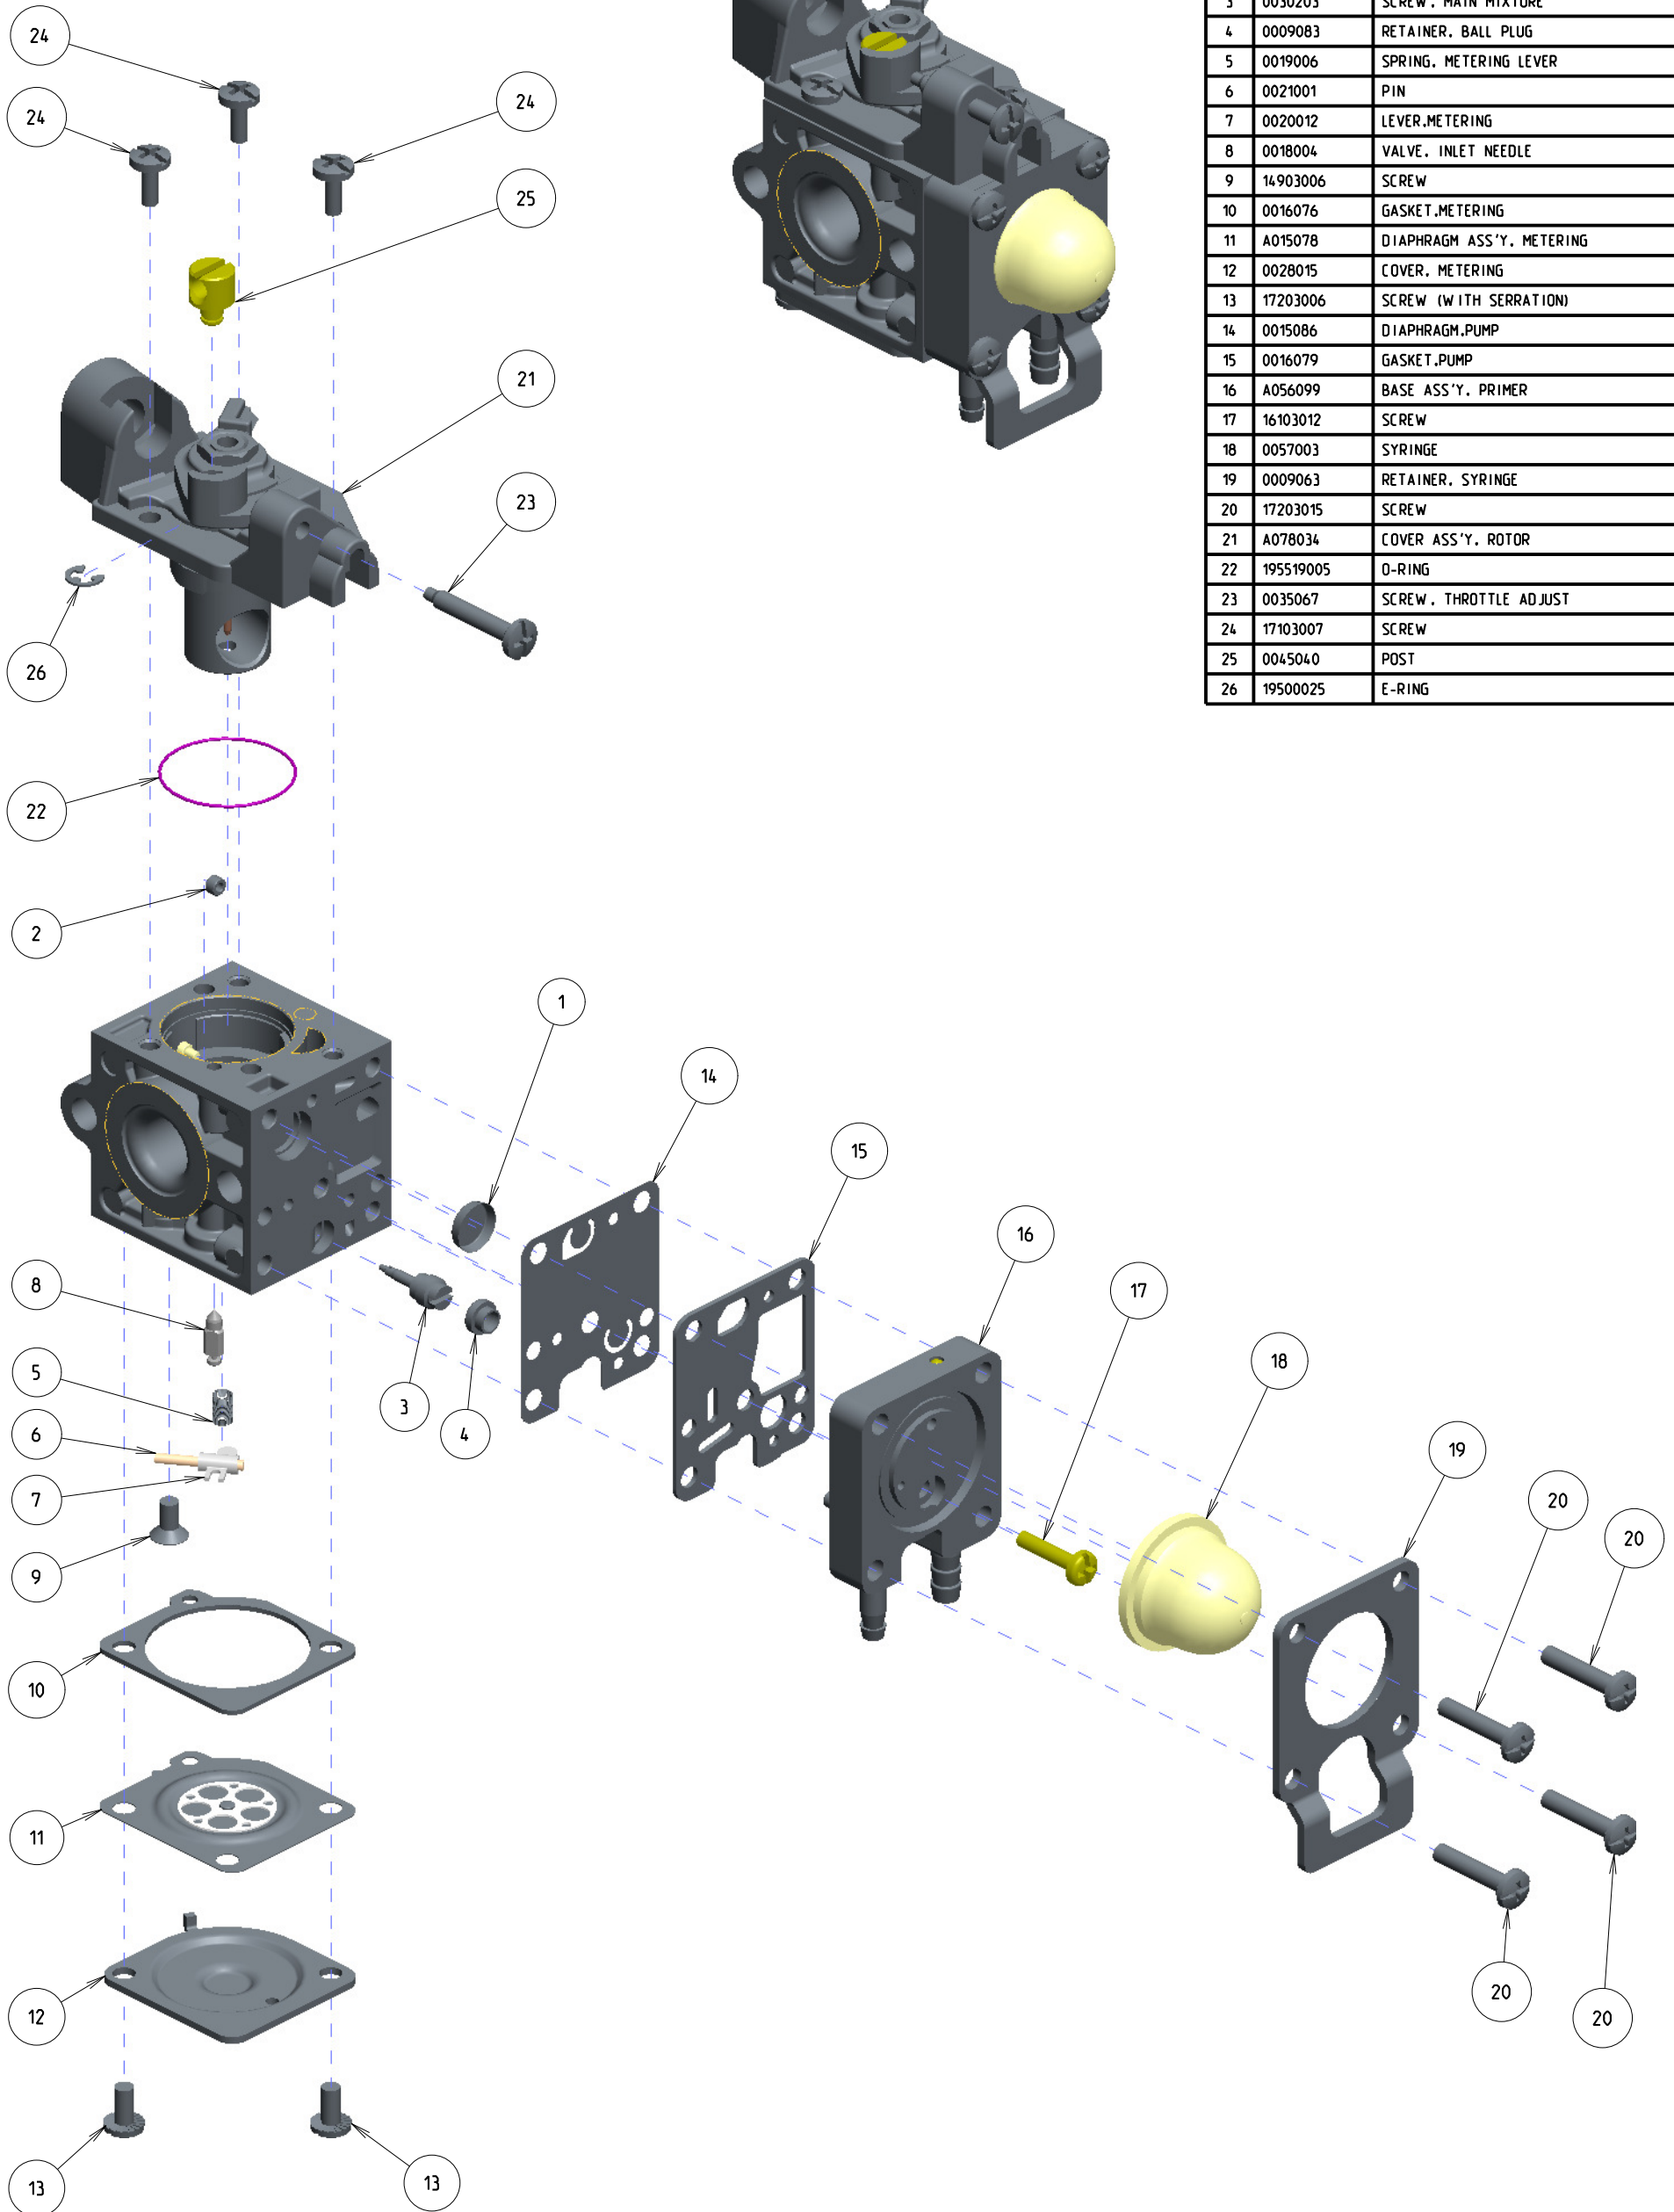

# RB-K117

ITEM	ZAMA PART NR.	DESCRIPTION
	RB-K117	CARBURETOR ASSEMBLY
	RB-188	REBUILD KIT (1,2,5,6,7,8,10,11,14,15)
	GND-106	GASKET & DIAPHRAGM KIT (10,11,14,15)
1	0004033	STRAINER
2	0082003	ROLLER, GUIDE PIN
3	0030203	SCREW, MAIN MIXTURE
4	0009083	RETAINER, BALL PLUG
5	0019006	SPRING, METERING LEVER
6	0021001	PIN
7	0020012	LEVER, METERING
8	0018004	VALVE, INLET NEEDLE
9	14903006	SCREW
10	0016076	GASKET, METERING
11	A015078	DIAPHRAGM ASS'Y, METERING
12	0028015	COVER, METERING
13	17203006	SCREW (WITH SERRATION)
14	0015086	DIAPHRAGM, PUMP
15	0016079	GASKET, PUMP
16	A056099	BASE ASS'Y, PRIMER
17	16103012	SCREW
18	0057003	SYRINGE
19	0009063	RETAINER, SYRINGE
20	17203015	SCREW
21	A078034	COVER ASS'Y, ROTOR
22	195519005	O-RING
23	0035067	SCREW, THROTTLE ADJUST
24	17103007	SCREW
25	0045040	POST
26	19500025	E-RING