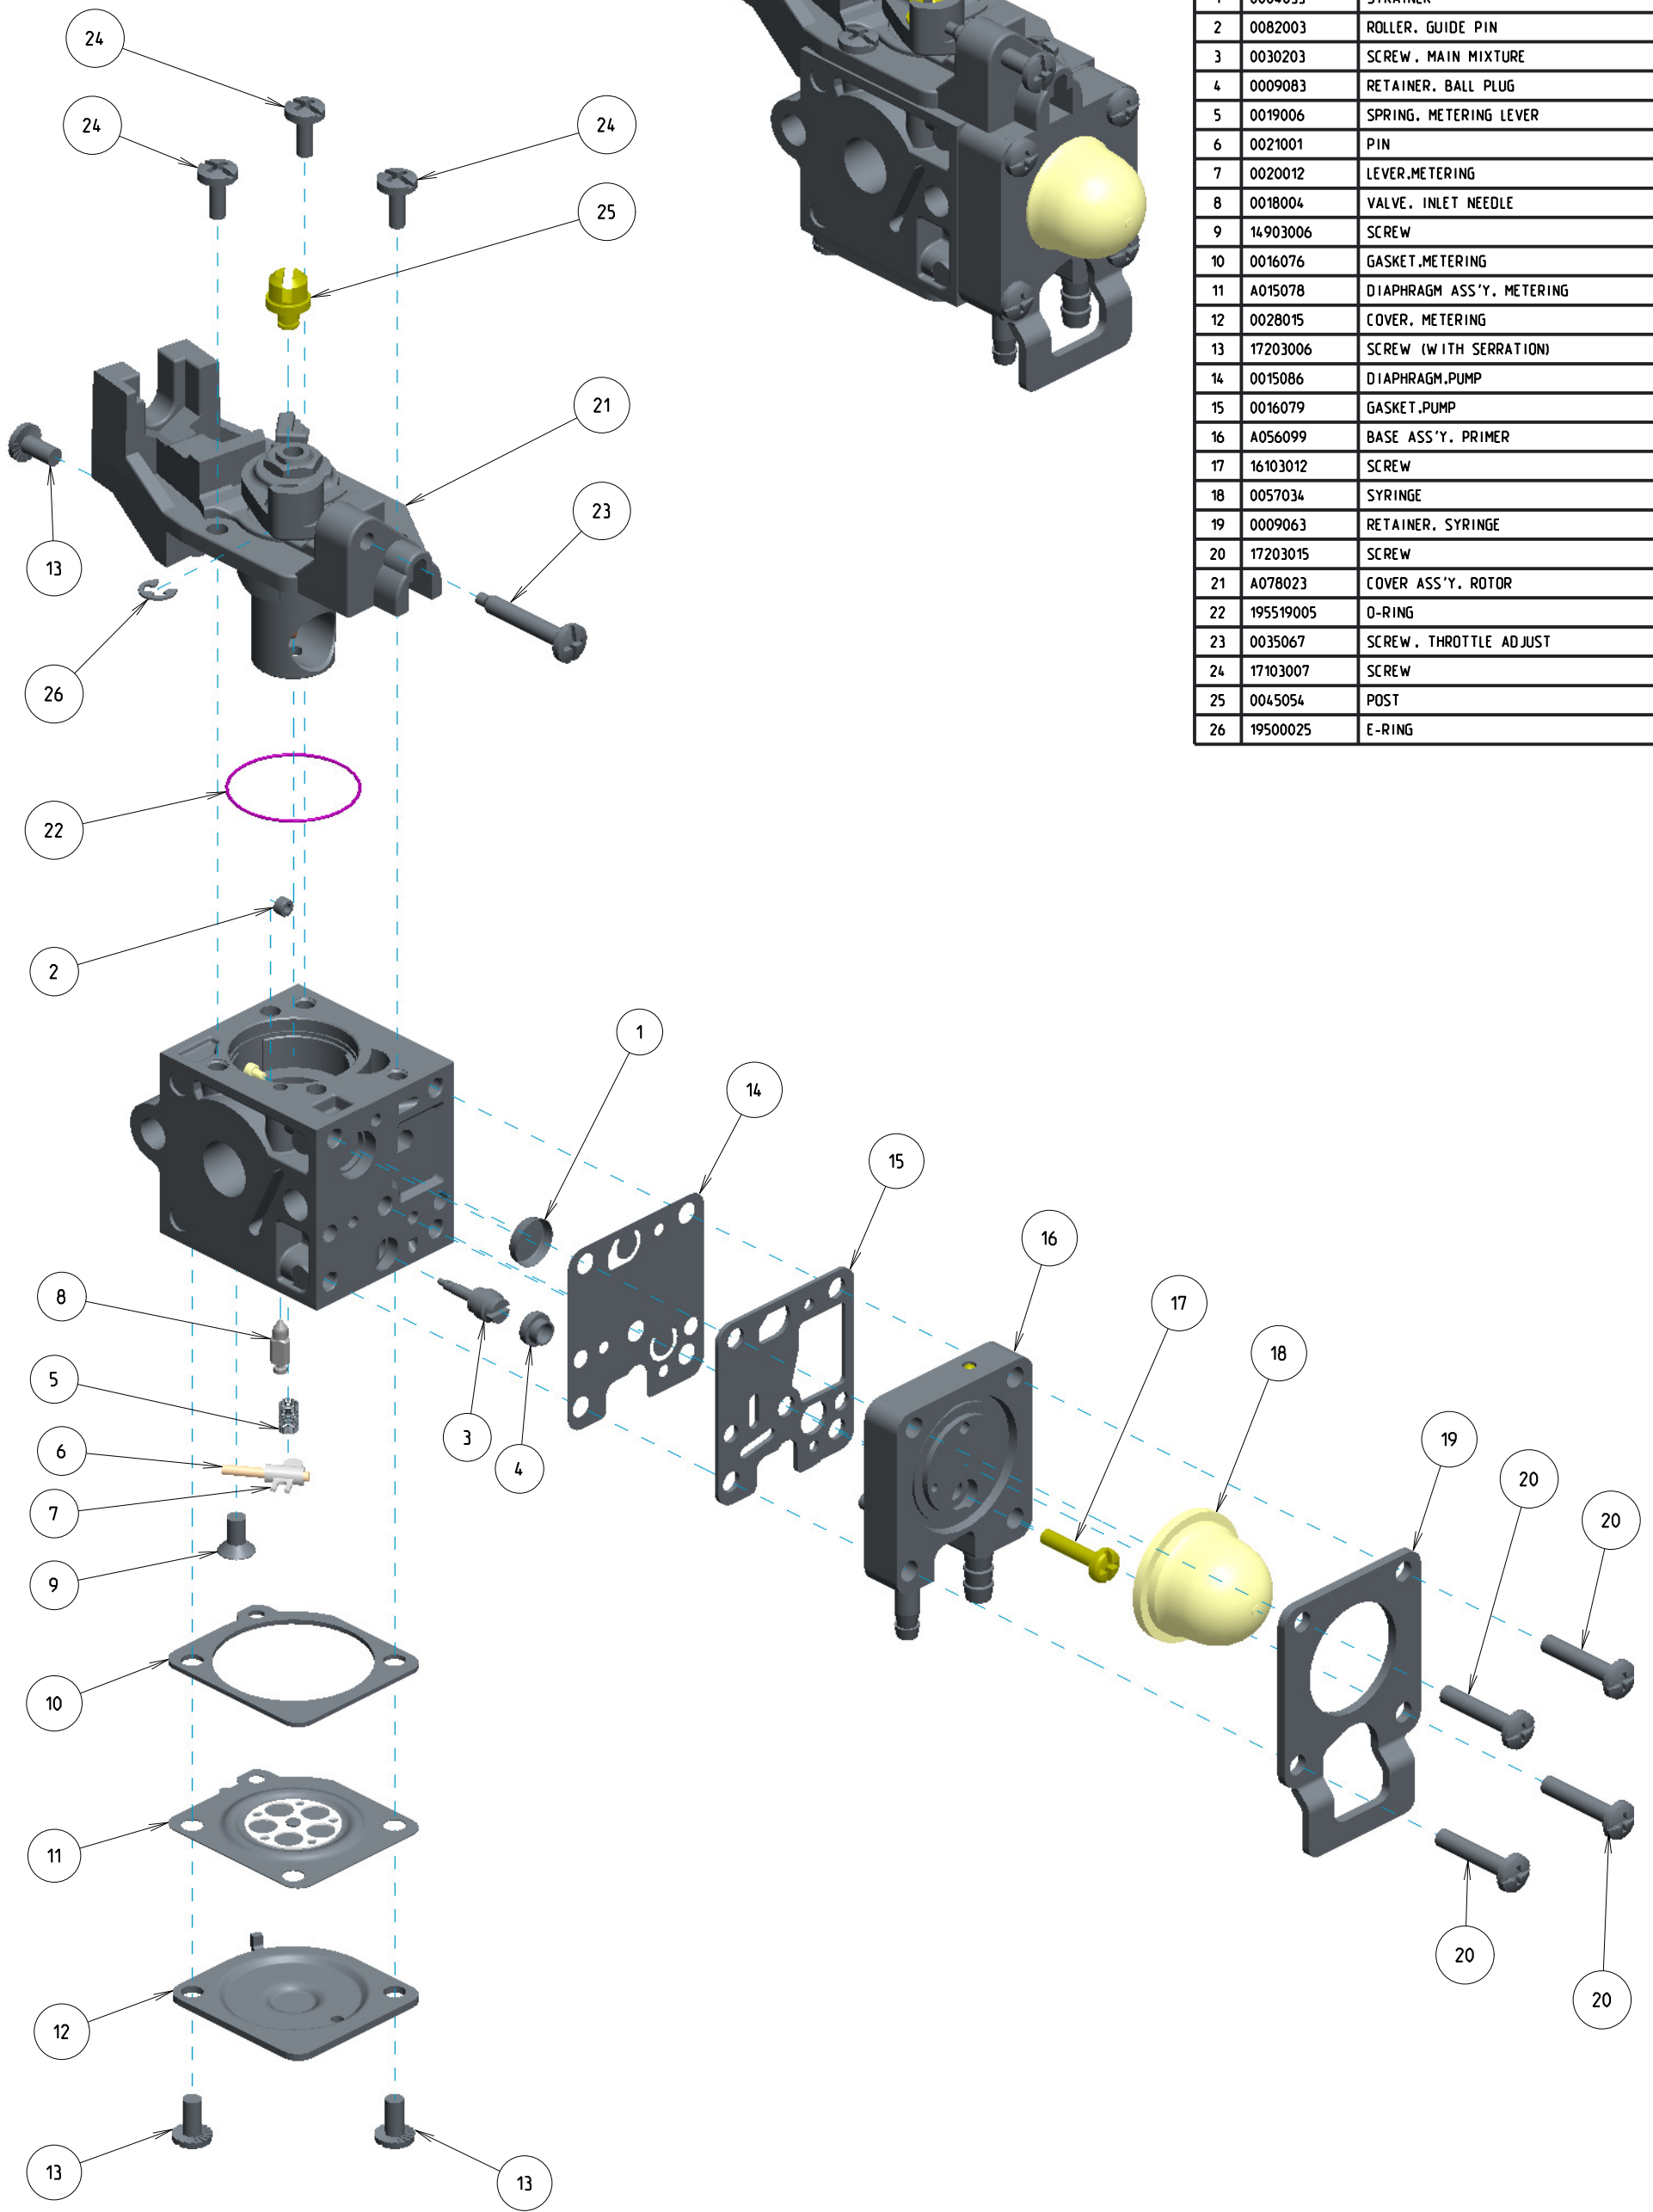

RB-K119

ITEM	ZAMA PART NR.	DESCRIPTION
	RB-K119	CARBURETOR ASSEMBLY
	RB-188	REBUILD KIT (1,2,5,6,7,8,10,11,14,15)
	GND-106	GASKET & DIAPHRAGM KIT (10,11,14,15)
1	0004033	STRAINER
2	0082003	ROLLER, GUIDE PIN
3	0030203	SCREW, MAIN MIXTURE
4	0009083	RETAINER, BALL PLUG
5	0019006	SPRING, METERING LEVER
6	0021001	PIN
7	0020012	LEVER, METERING
8	0018004	VALVE, INLET NEEDLE
9	14903006	SCREW
10	0016076	GASKET, METERING
11	A015078	DIAPHRAGM ASS'Y, METERING
12	0028015	COVER, METERING
13	17203006	SCREW (WITH SERRATION)
14	0015086	DIAPHRAGM, PUMP
15	0016079	GASKET, PUMP
16	A056099	BASE ASS'Y, PRIMER
17	16103012	SCREW
18	0057034	SYRINGE
19	0009063	RETAINER, SYRINGE
20	17203015	SCREW
21	A078023	COVER ASS'Y, ROTOR
22	195519005	O-RING
23	0035067	SCREW, THROTTLE ADJUST
24	17103007	SCREW
25	0045054	POST
26	19500025	E-RING