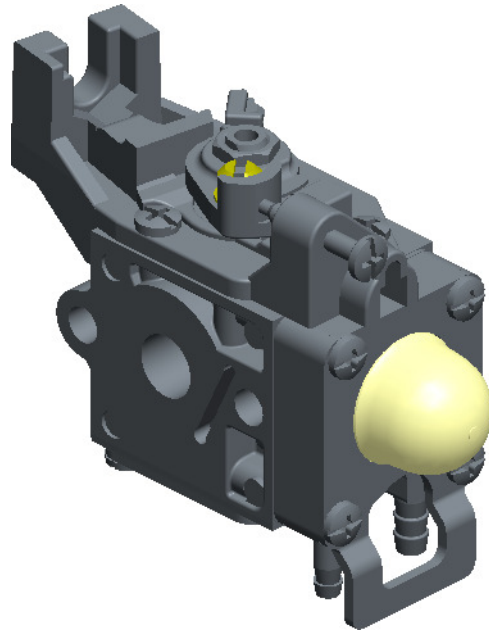

RB-K119

ITEM	ZAMA PART NR.	DESCRIPTION
	RB-K119	CARBURETOR ASSEMBLY
	RB-188	REBUILD KIT (1,2,5,6,7,8,10,11,14,15)
	GND-106	GASKET & DIAPHRAGM KIT (10,11,14,15)
1	0004033	STRAINER
2	0082003	ROLLER, GUIDE PIN
3	0030203	SCREW, MAIN MIXTURE
4	0009083	RETAINER, BALL PLUG
5	0019006	SPRING, METERING LEVER
6	0021001	PIN
7	0020012	LEVER, METERING
8	0018004	VALVE, INLET NEEDLE
9	14903006	SCREW
10	0016076	GASKET, METERING
11	A015078	DIAPHRAGM ASS'Y, METERING
12	0028015	COVER, METERING
13	17203006	SCREW (WITH SERRATION)
14	0015086	DIAPHRAGM, PUMP
15	0016079	GASKET, PUMP
16	A056099	BASE ASS'Y, PRIMER
17	16103012	SCREW
18	0057034	SYRINGE
19	0009063	RETAINER, SYRINGE
20	17203015	SCREW
21	A078023	COVER ASS'Y, ROTOR
22	195519005	O-RING
23	0035067	SCREW, THROTTLE ADJUST
24	17103007	SCREW
25	0045054	POST
26	19500025	E-RING