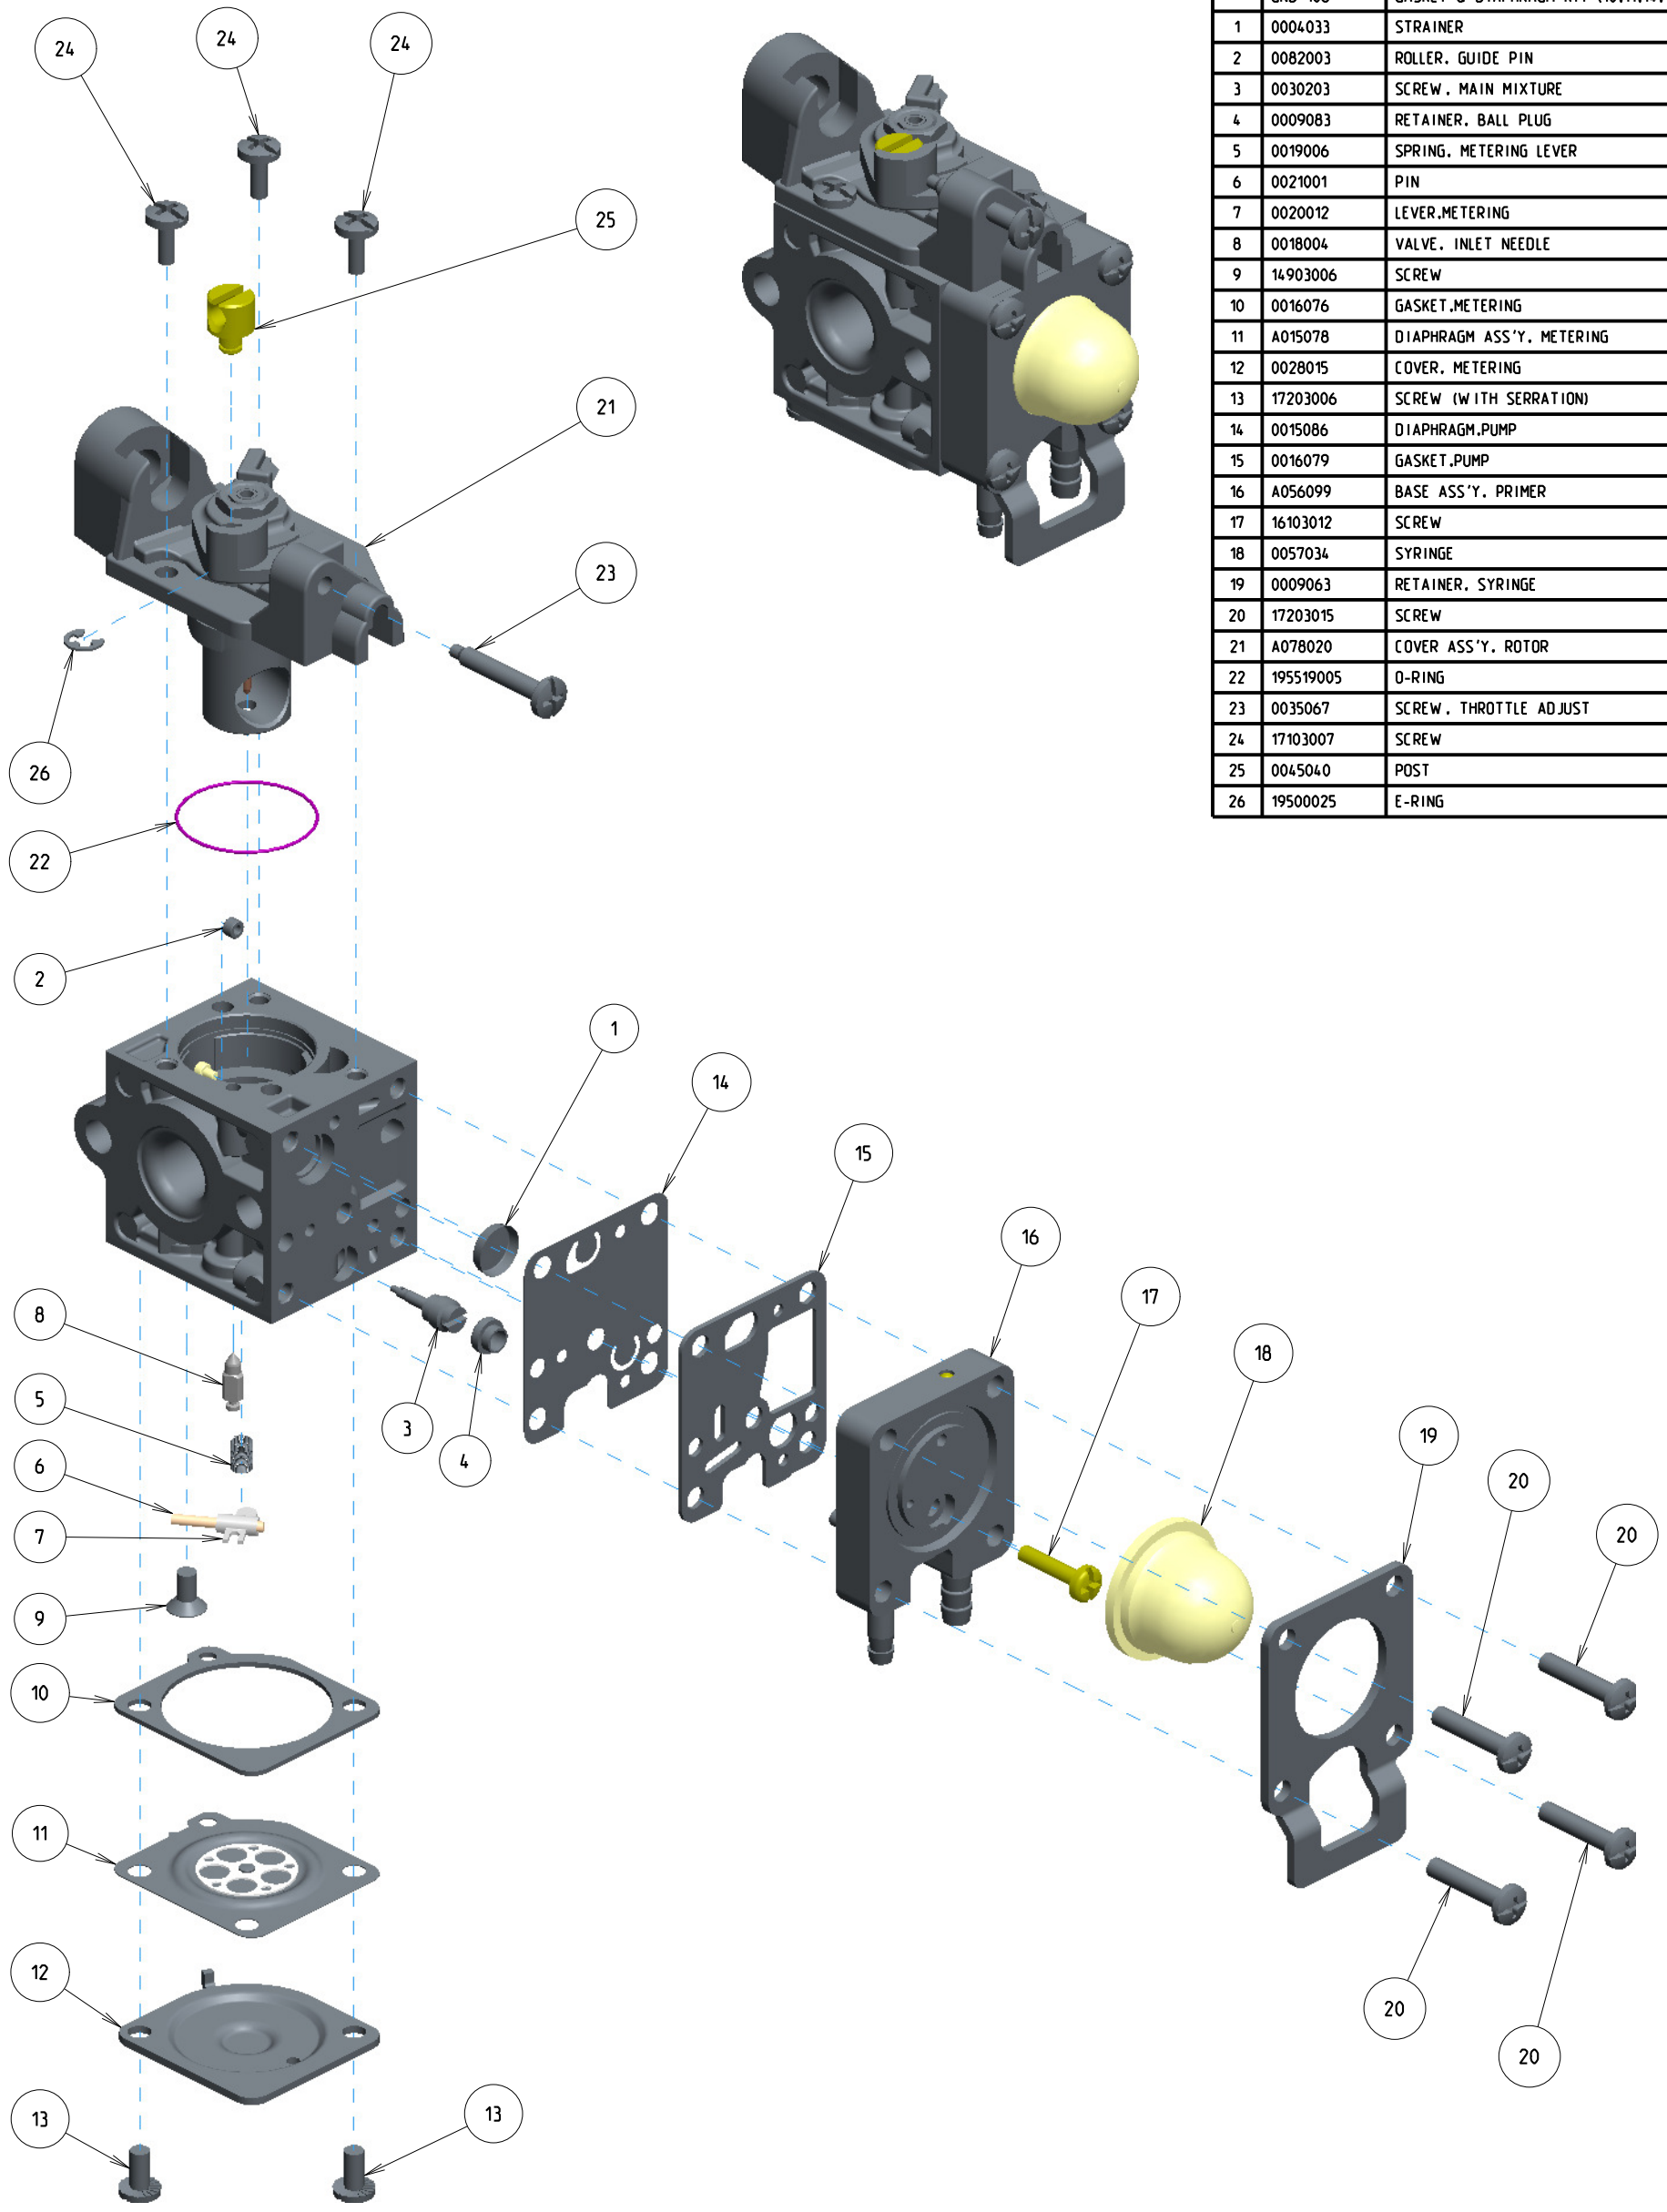

# RB-K85

ITEM	ZAMA PART NR.	DESCRIPTION
	RB-K85	CARBURETOR ASSEMBLY
	RB-188	REBUILD KIT (1,2,5,6,7,8,10,11,14,15)
	GND-106	GASKET & DIAPHRAGM KIT (10,11,14,15)
1	0004033	STRAINER
2	0082003	ROLLER, GUIDE PIN
3	0030203	SCREW, MAIN MIXTURE
4	0009083	RETAINER, BALL PLUG
5	0019006	SPRING, METERING LEVER
6	0021001	PIN
7	0020012	LEVER, METERING
8	0018004	VALVE, INLET NEEDLE
9	14903006	SCREW
10	0016076	GASKET, METERING
11	A015078	DIAPHRAGM ASS'Y, METERING
12	0028015	COVER, METERING
13	17203006	SCREW (WITH SERRATION)
14	0015086	DIAPHRAGM, PUMP
15	0016079	GASKET, PUMP
16	A056099	BASE ASS'Y, PRIMER
17	16103012	SCREW
18	0057034	SYRINGE
19	0009063	RETAINER, SYRINGE
20	17203015	SCREW
21	A078020	COVER ASS'Y, ROTOR
22	195519005	O-RING
23	0035067	SCREW, THROTTLE ADJUST
24	17103007	SCREW
25	0045040	POST
26	19500025	E-RING