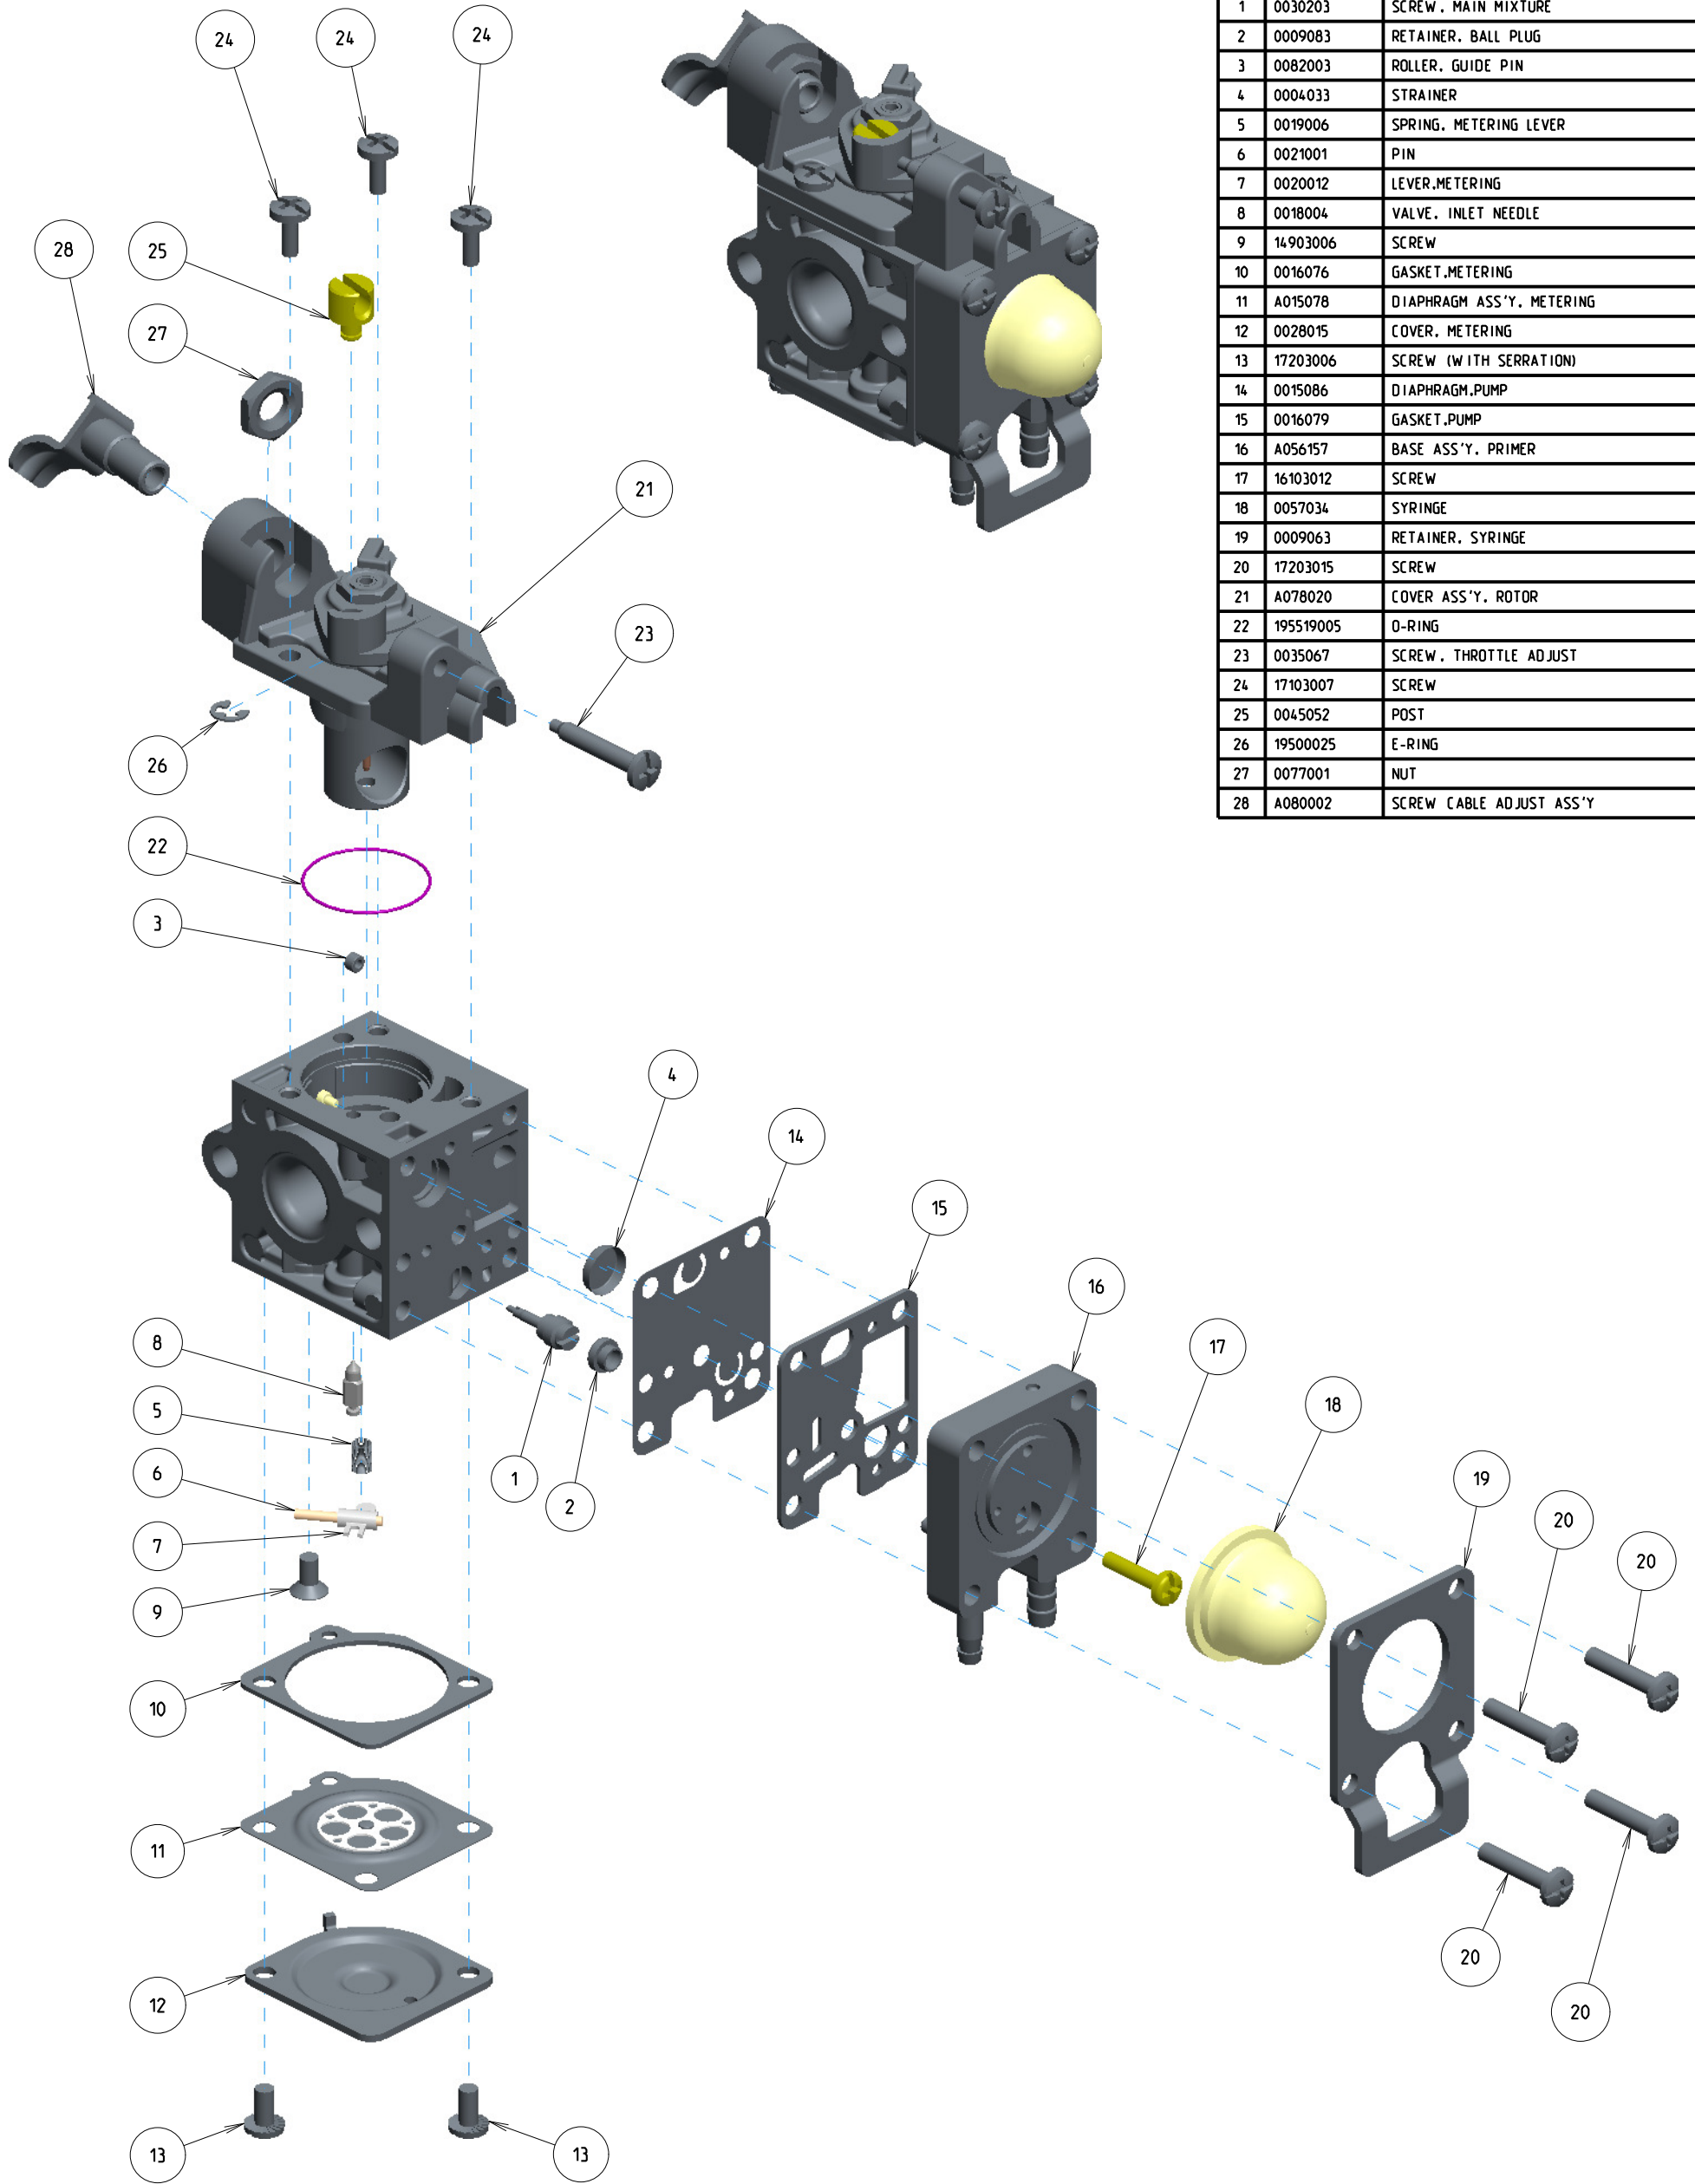

RB-K90

ITEM	ZAMA PART NR.	DESCRIPTION
	RB-K90	CARBURETOR ASSEMBLY
	RB-188	REBUILD KIT (3,4,5,6,7,8,10,11,14,15)
	GND-106	GASKET & DIAPHRAGM KIT (10,11,14,15)
1	0030203	SCREW, MAIN MIXTURE
2	0009083	RETAINER, BALL PLUG
3	0082003	ROLLER, GUIDE PIN
4	0004033	STRAINER
5	0019006	SPRING, METERING LEVER
6	0021001	PIN
7	0020012	LEVER, METERING
8	0018004	VALVE, INLET NEEDLE
9	14903006	SCREW
10	0016076	GASKET, METERING
11	A015078	DIAPHRAGM ASS'Y, METERING
12	0028015	COVER, METERING
13	17203006	SCREW (WITH SERRATION)
14	0015086	DIAPHRAGM, PUMP
15	0016079	GASKET, PUMP
16	A056157	BASE ASS'Y, PRIMER
17	16103012	SCREW
18	0057034	SYRINGE
19	0009063	RETAINER, SYRINGE
20	17203015	SCREW
21	A078020	COVER ASS'Y, ROTOR
22	195519005	O-RING
23	0035067	SCREW, THROTTLE ADJUST
24	17103007	SCREW
25	0045052	POST
26	19500025	E-RING
27	0077001	NUT
28	A080002	SCREW, CABLE ADJUST ASS'Y