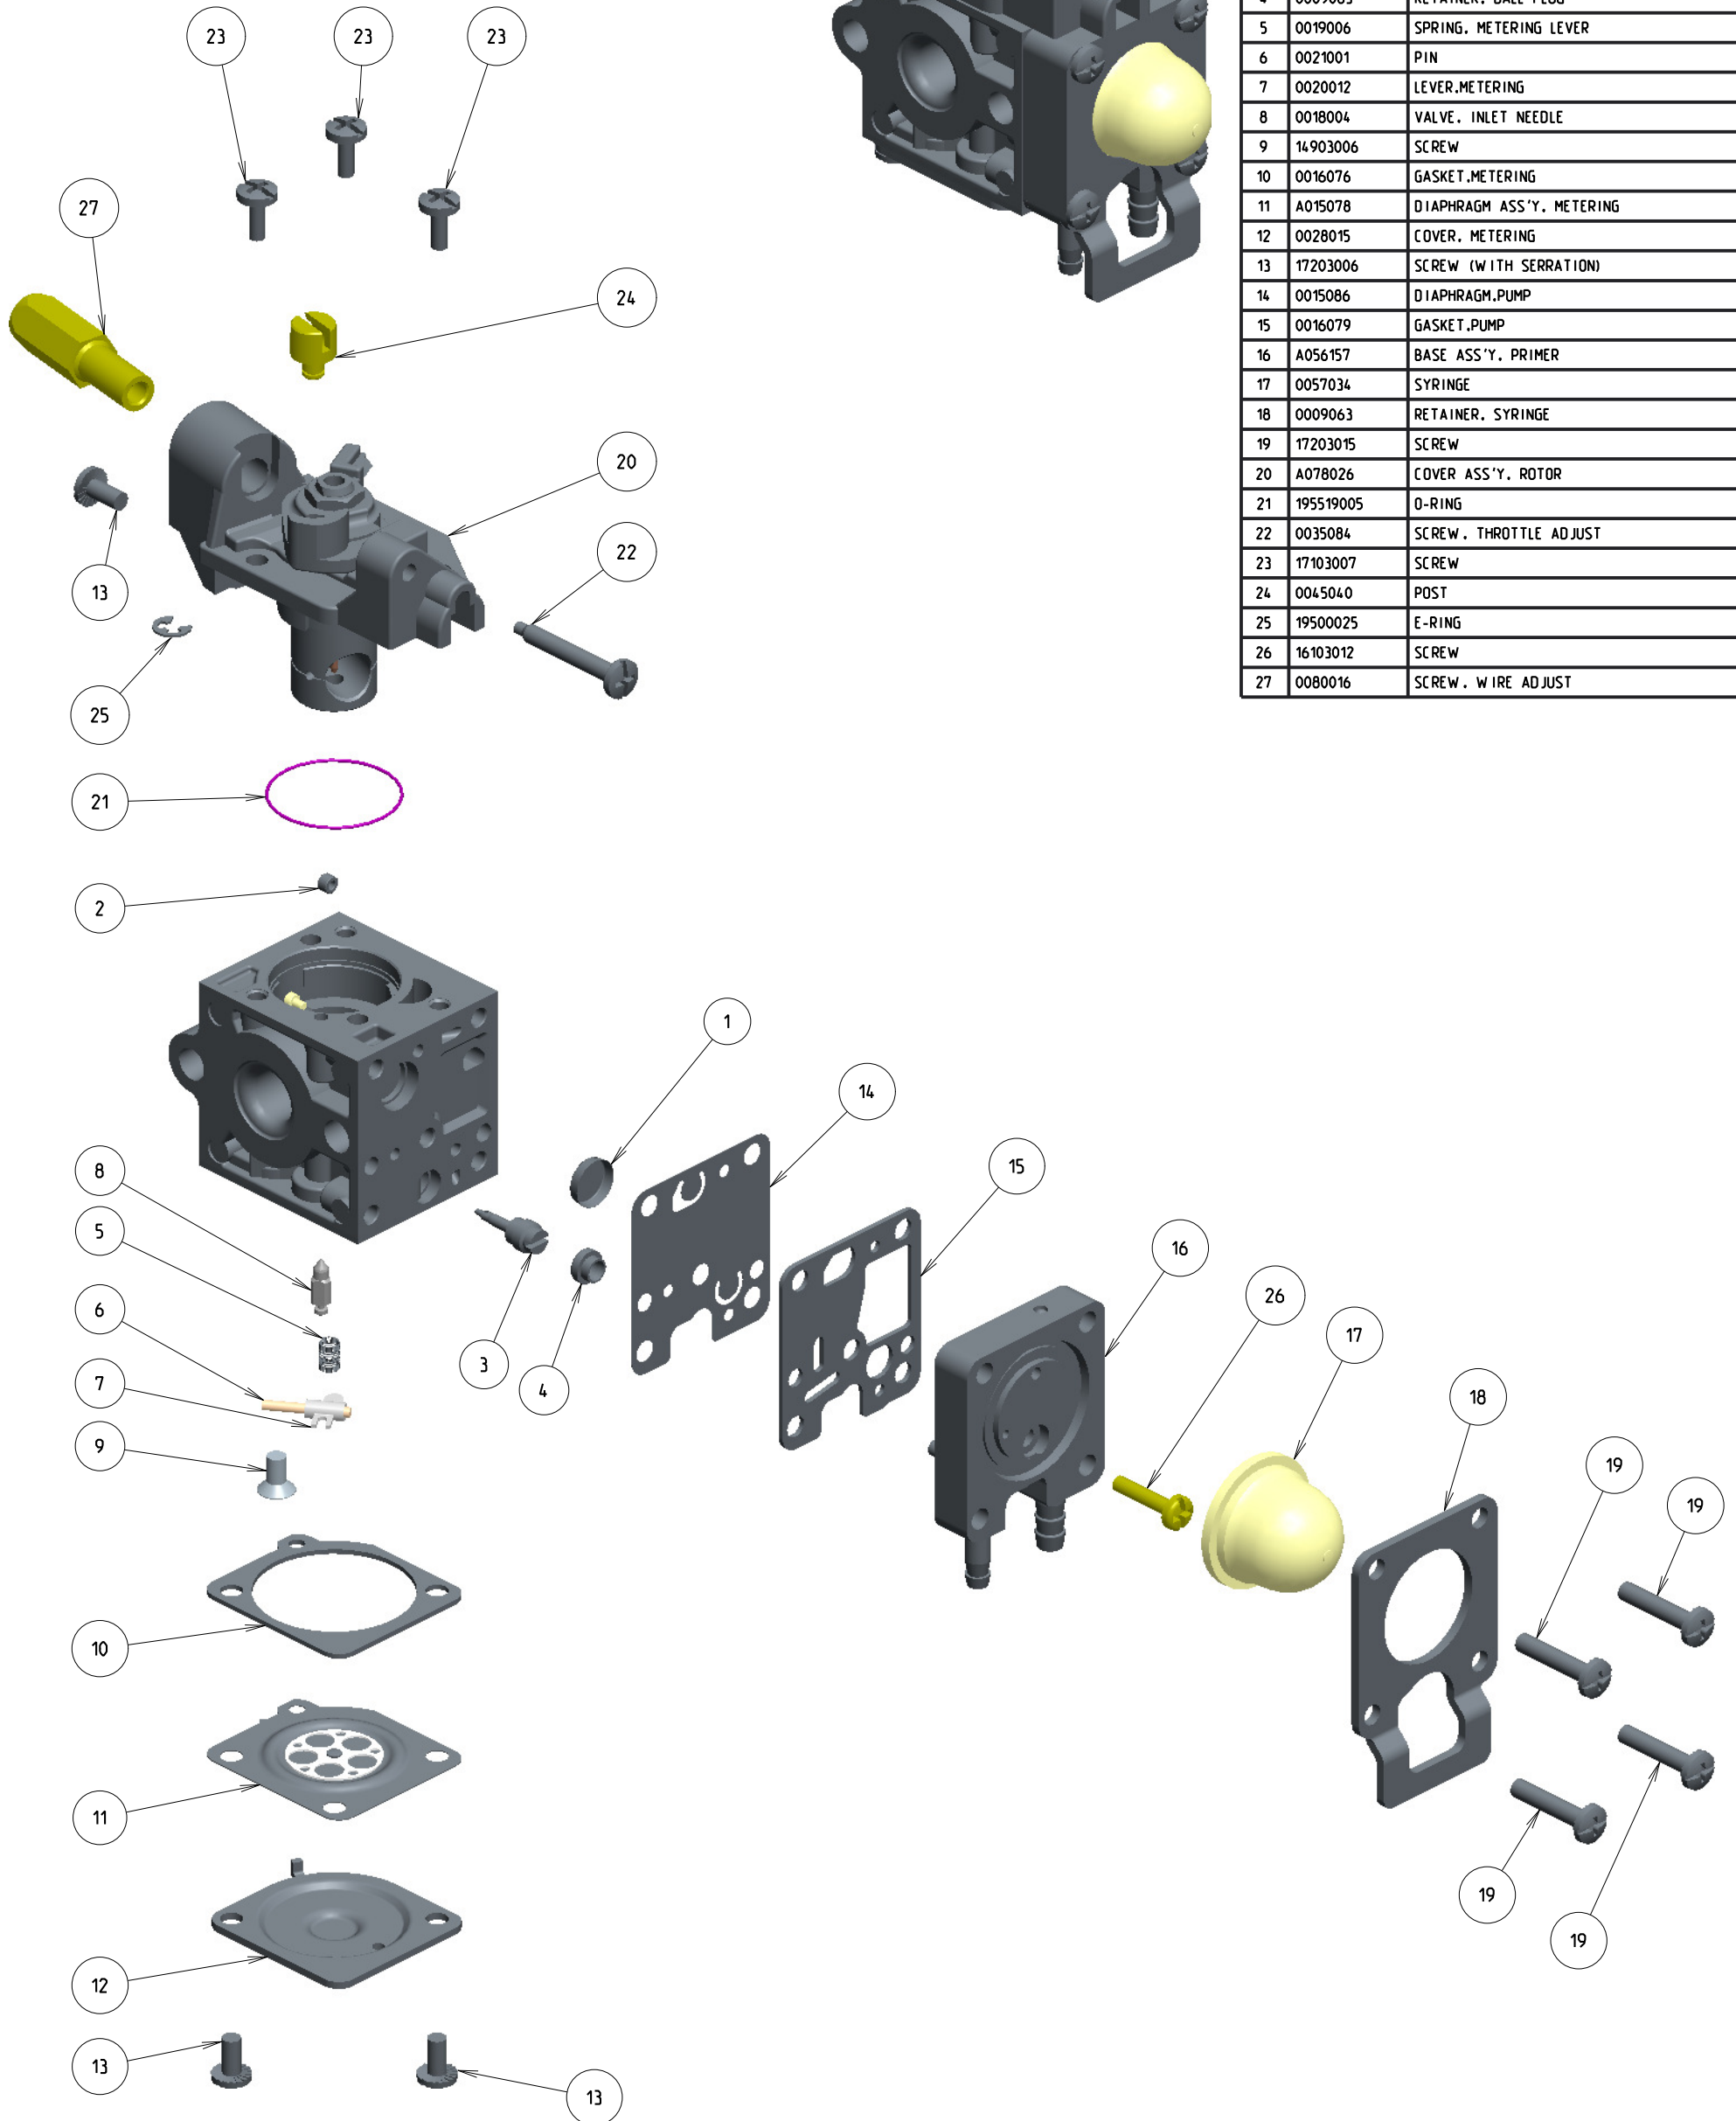

RB-K98

ITEM	ZAMA PART NR.	DESCRIPTION
	RB-K98	CARBURETOR ASSEMBLY
	RB-188	REBUILD KIT (1,2,5,6,7,8,10,11,14,15)
	GND-106	GASKET & DIAPHRAGM KIT (10,11,14,15)
1	0004033	STRAINER
2	0082003	ROLLER, GUIDE PIN
3	0030203	SCREW, MAIN MIXTURE
4	0009083	RETAINER, BALL PLUG
5	0019006	SPRING, METERING LEVER
6	0021001	PIN
7	0020012	LEVER, METERING
8	0018004	VALVE, INLET NEEDLE
9	14903006	SCREW
10	0016076	GASKET, METERING
11	A015078	DIAPHRAGM ASS'Y, METERING
12	0028015	COVER, METERING
13	17203006	SCREW (WITH SERRATION)
14	0015086	DIAPHRAGM, PUMP
15	0016079	GASKET, PUMP
16	A056157	BASE ASS'Y, PRIMER
17	0057034	SYRINGE
18	0009063	RETAINER, SYRINGE
19	17203015	SCREW
20	A078026	COVER ASS'Y, ROTOR
21	195519005	O-RING
22	0035084	SCREW, THROTTLE ADJUST
23	17103007	SCREW
24	0045040	POST
25	19500025	E-RING
26	16103012	SCREW
27	0080016	SCREW, WIRE ADJUST