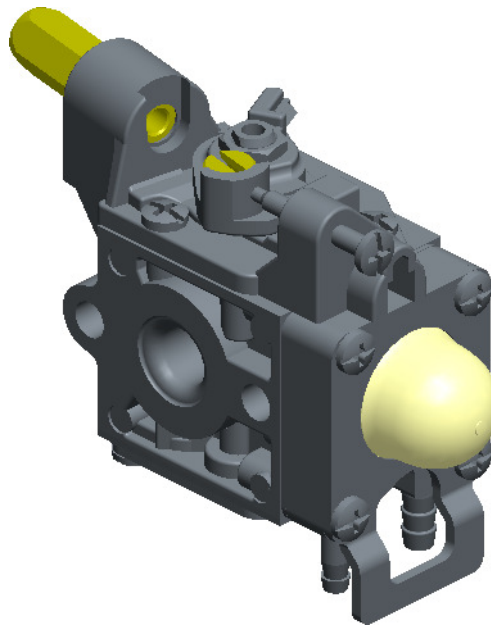

RB-K98

ITEM	ZAMA PART NR.	DESCRIPTION
	RB-K98	CARBURETOR ASSEMBLY
	RB-188	REBUILD KIT (1,2,5,6,7,8,10,11,14,15)
	GND-106	GASKET & DIAPHRAGM KIT (10,11,14,15)
1	0004033	STRAINER
2	0082003	ROLLER, GUIDE PIN
3	0030203	SCREW, MAIN MIXTURE
4	0009083	RETAINER, BALL PLUG
5	0019006	SPRING, METERING LEVER
6	0021001	PIN
7	0020012	LEVER, METERING
8	0018004	VALVE, INLET NEEDLE
9	14903006	SCREW
10	0016076	GASKET, METERING
11	A015078	DIAPHRAGM ASS'Y, METERING
12	0028015	COVER, METERING
13	17203006	SCREW (WITH SERRATION)
14	0015086	DIAPHRAGM, PUMP
15	0016079	GASKET, PUMP
16	A056157	BASE ASS'Y, PRIMER
17	0057034	SYRINGE
18	0009063	RETAINER, SYRINGE
19	17203015	SCREW
20	A078026	COVER ASS'Y, ROTOR
21	195519005	O-RING
22	0035084	SCREW, THROTTLE ADJUST
23	17103007	SCREW
24	0045040	POST
25	19500025	E-RING
26	16103012	SCREW
27	0080016	SCREW, WIRE ADJUST