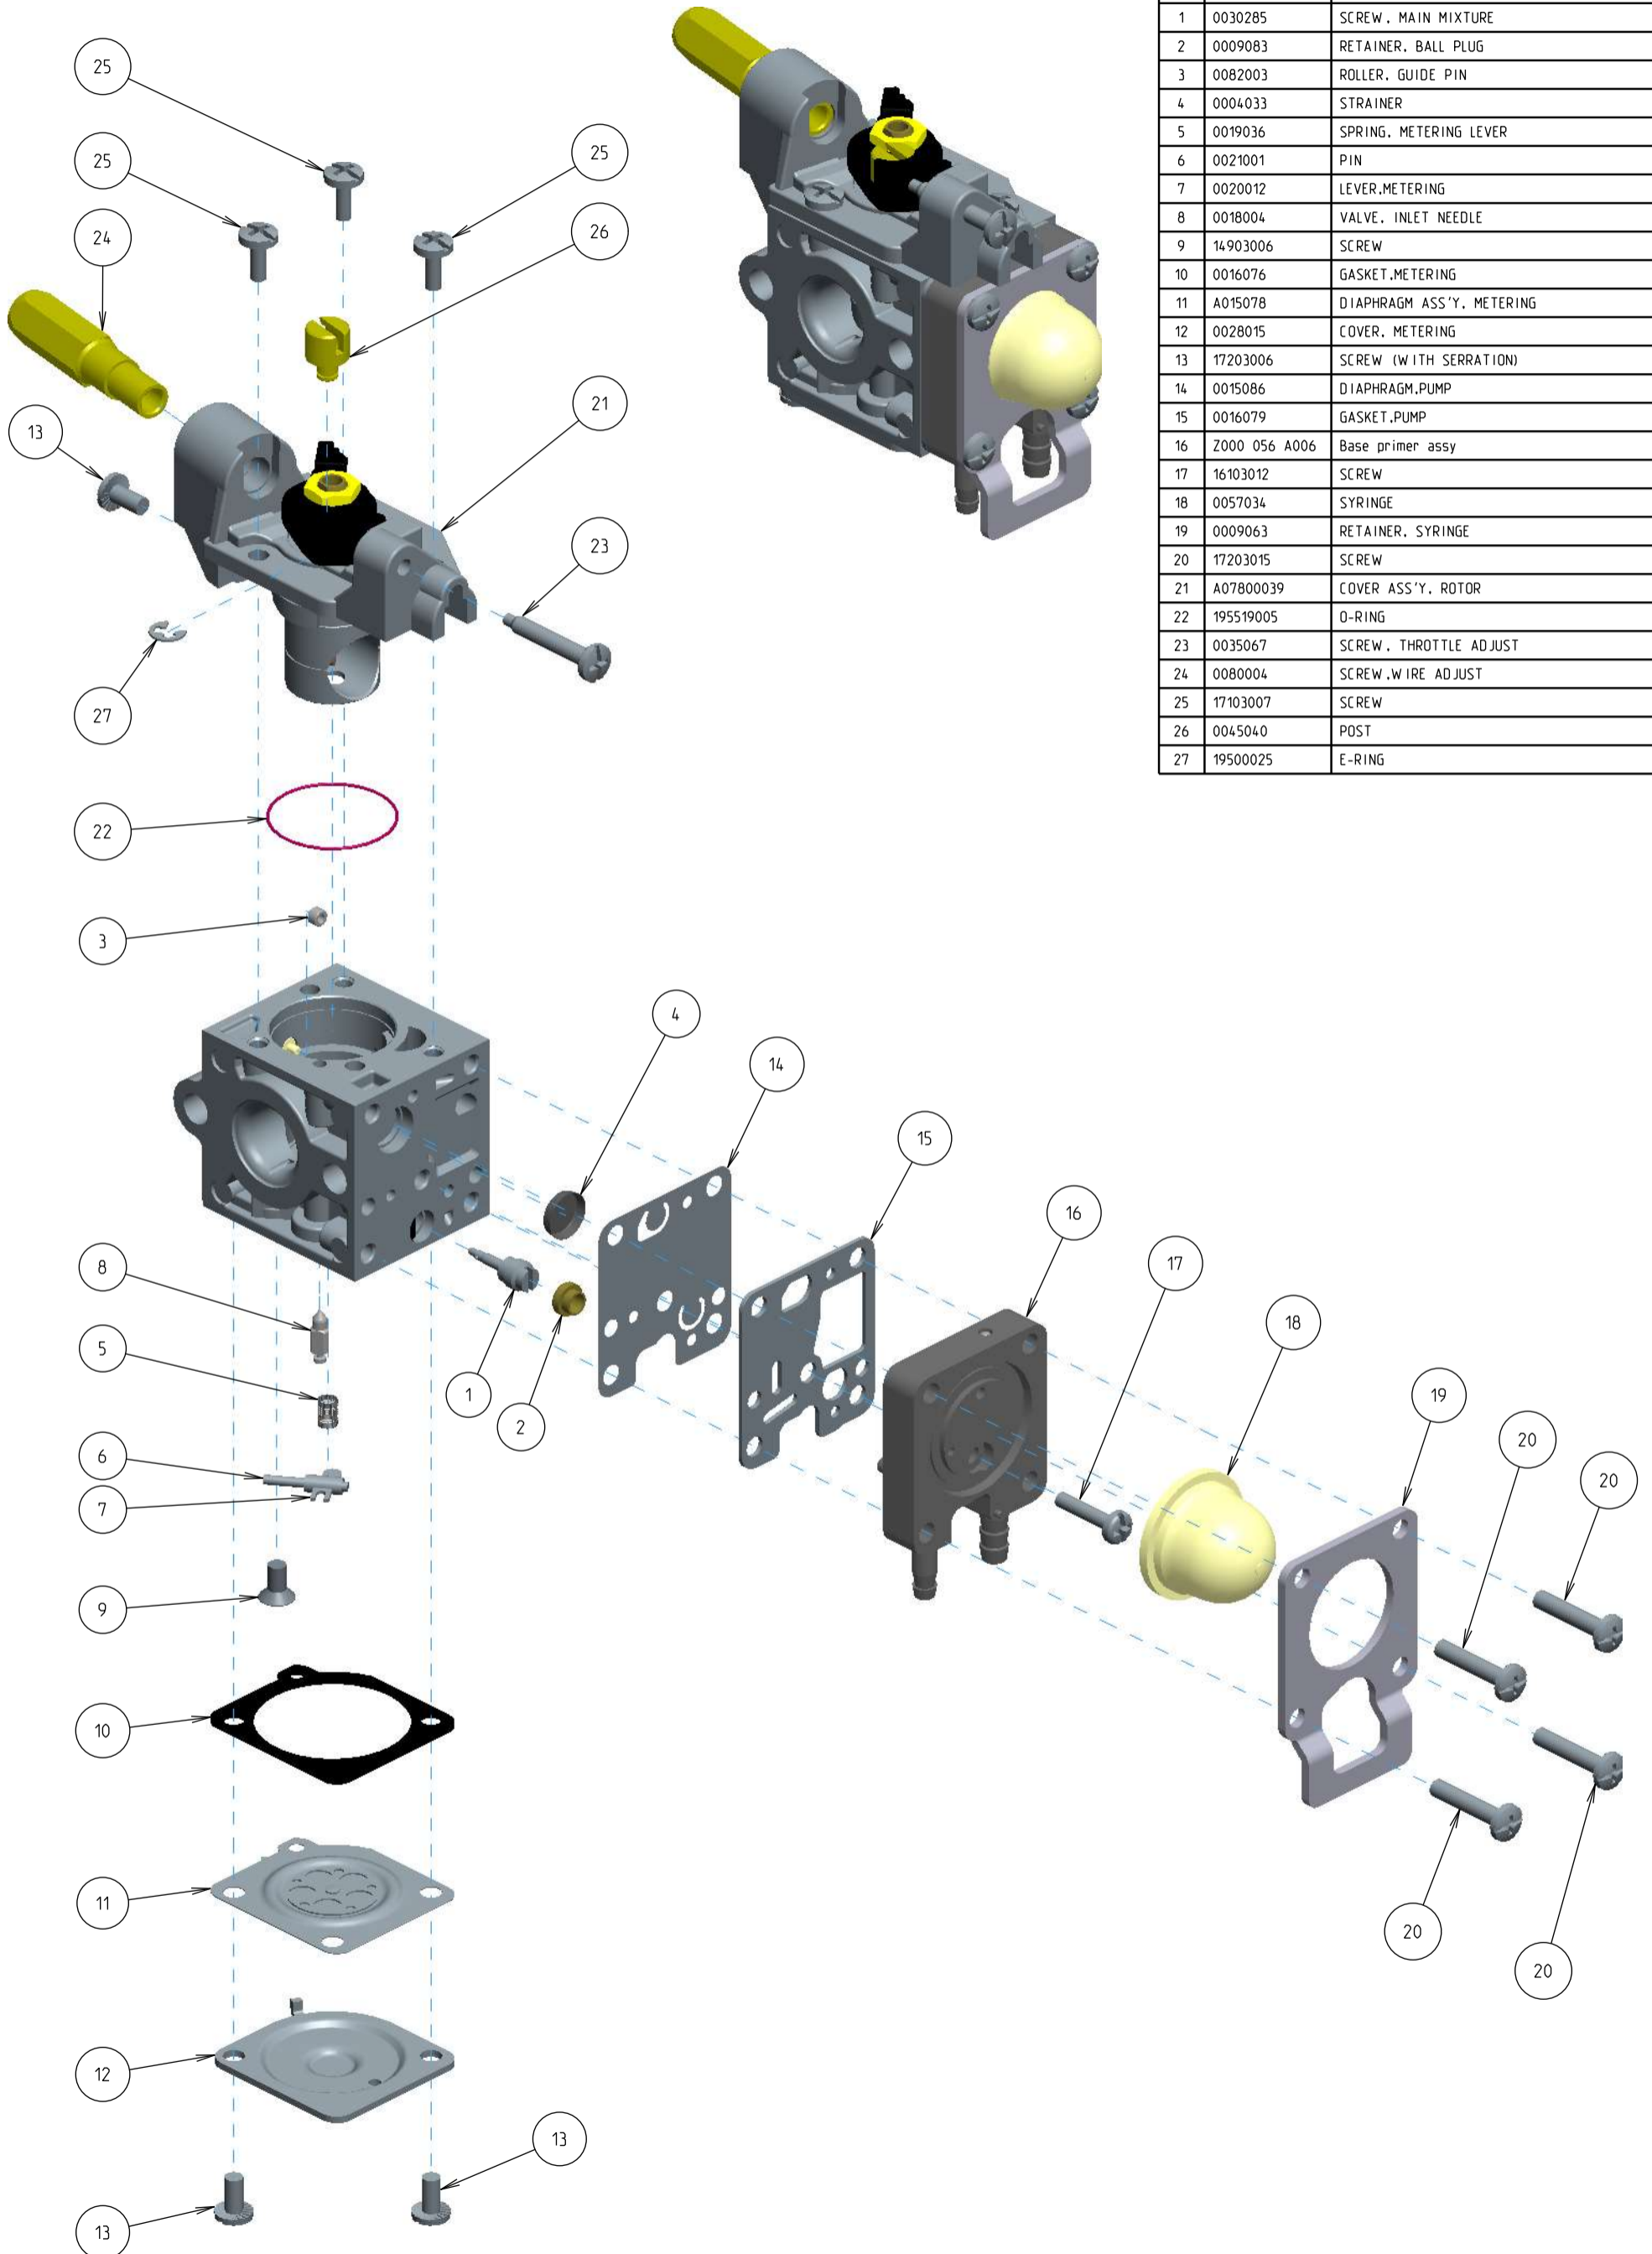

Z011-120-0616-B

ITEM	ZAMA PART NR.	DESCRIPTION
	Z011-120-0616-B	CARBURETOR ASSEMBLY
	RB-240	REBUILD KIT (3,4,5,6,7,8,10,11,14,15)
	GND-106	GASKET & DIAPHRAGM KIT (10,11,14,15)
1	0030285	SCREW, MAIN MIXTURE
2	0009083	RETAINER, BALL PLUG
3	0082003	ROLLER, GUIDE PIN
4	0004033	STRAINER
5	0019036	SPRING, METERING LEVER
6	0021001	PIN
7	0020012	LEVER, METERING
8	0018004	VALVE, INLET NEEDLE
9	14903006	SCREW
10	0016076	GASKET, METERING
11	A015078	DIAPHRAGM ASS'Y, METERING
12	0028015	COVER, METERING
13	17203006	SCREW (WITH SERRATION)
14	0015086	DIAPHRAGM, PUMP
15	0016079	GASKET, PUMP
16	Z000 056 A006	Base primer assy
17	16103012	SCREW
18	0057034	SYRINGE
19	0009063	RETAINER, SYRINGE
20	17203015	SCREW
21	A07800039	COVER ASS'Y, ROTOR
22	195519005	O-RING
23	0035067	SCREW, THROTTLE ADJUST
24	0080004	SCREW, WIRE ADJUST
25	17103007	SCREW
26	0045040	POST
27	19500025	E-RING