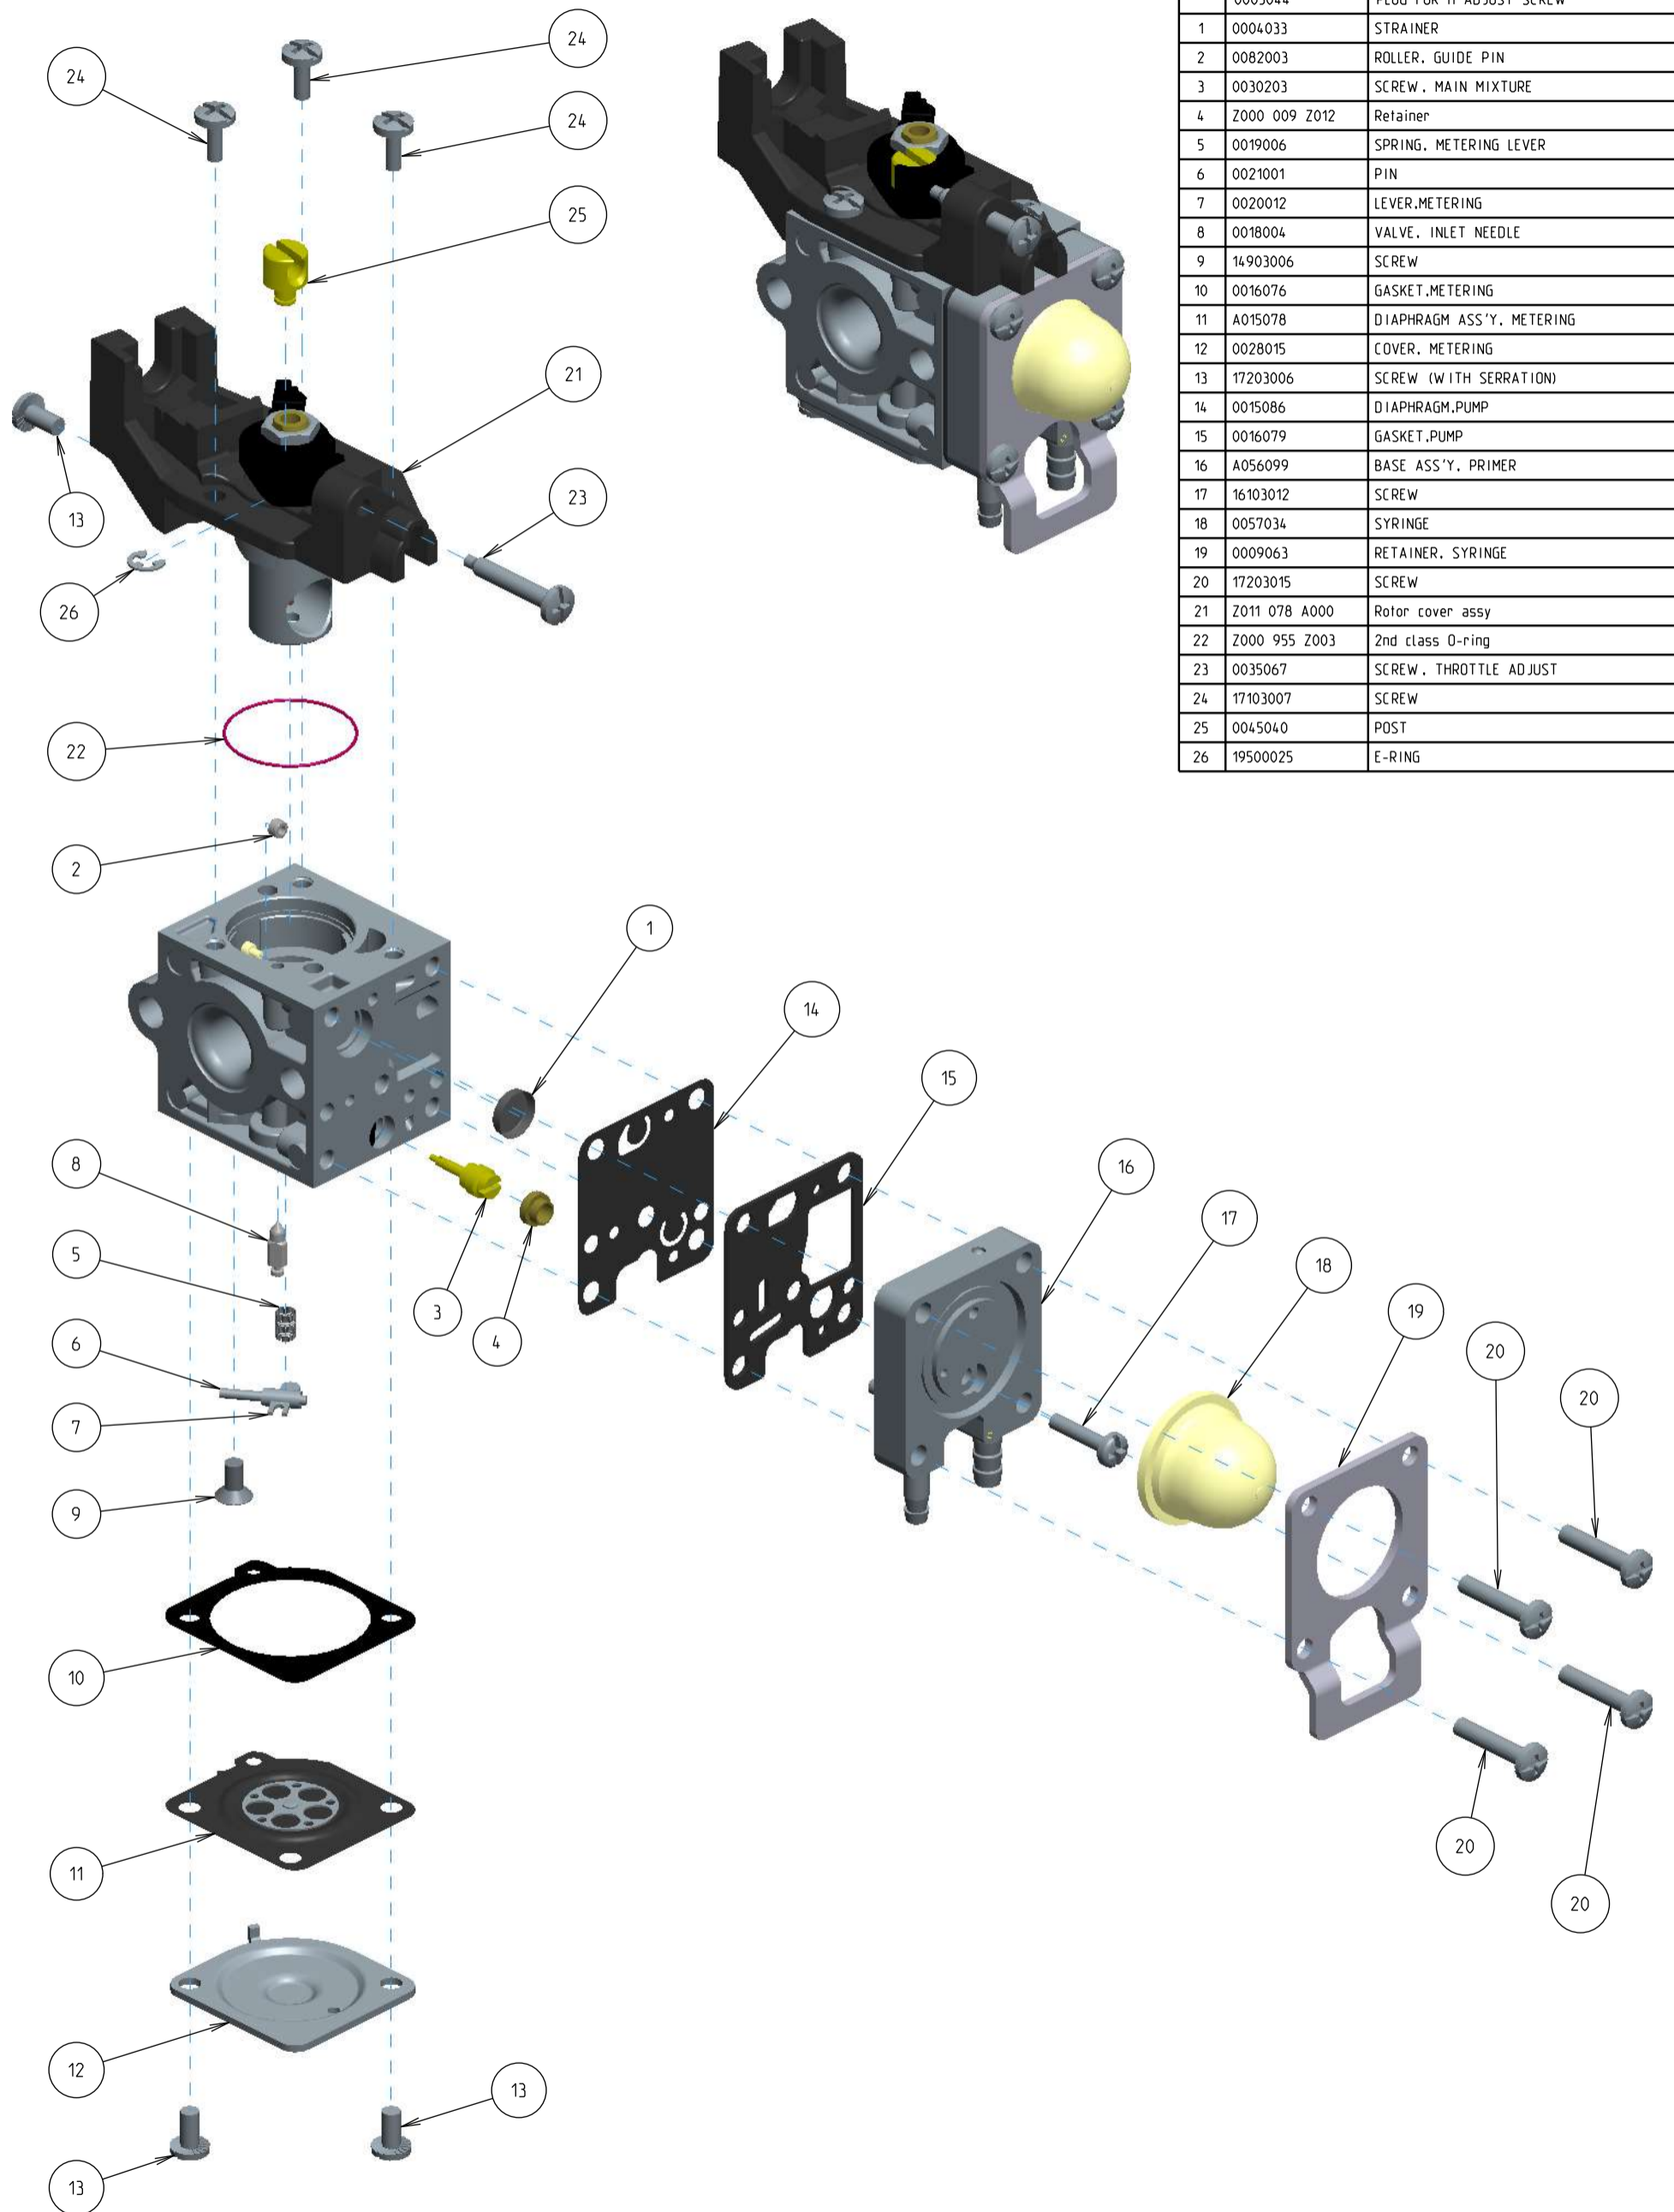

# Z011-120-0639-A

ITEM	ZAMA PART NR.	DESCRIPTION
	Z011-120-0639-A	CARBURETOR ASSEMBLY
	RB-188	REBUILD KIT (1,2,5,6,7,8,10,11,14,15)
	GND-106	GASKET & DIAPHRAGM KIT (10,11,14,15)
	0005044	PLUG FOR H ADJUST SCREW
1	0004033	STRAINER
2	0082003	ROLLER, GUIDE PIN
3	0030203	SCREW, MAIN MIXTURE
4	Z000 009 Z012	Retainer
5	0019006	SPRING, METERING LEVER
6	0021001	PIN
7	0020012	LEVER, METERING
8	0018004	VALVE, INLET NEEDLE
9	14903006	SCREW
10	0016076	GASKET, METERING
11	A015078	DIAPHRAGM ASS'Y, METERING
12	0028015	COVER, METERING
13	17203006	SCREW (WITH SERRATION)
14	0015086	DIAPHRAGM, PUMP
15	0016079	GASKET, PUMP
16	A056099	BASE ASS'Y, PRIMER
17	16103012	SCREW
18	0057034	SYRINGE
19	0009063	RETAINER, SYRINGE
20	17203015	SCREW
21	Z011 078 A000	Rotor cover assy
22	Z000 955 Z003	2nd class O-ring
23	0035067	SCREW, THROTTLE ADJUST
24	17103007	SCREW
25	0045040	POST
26	19500025	E-RING