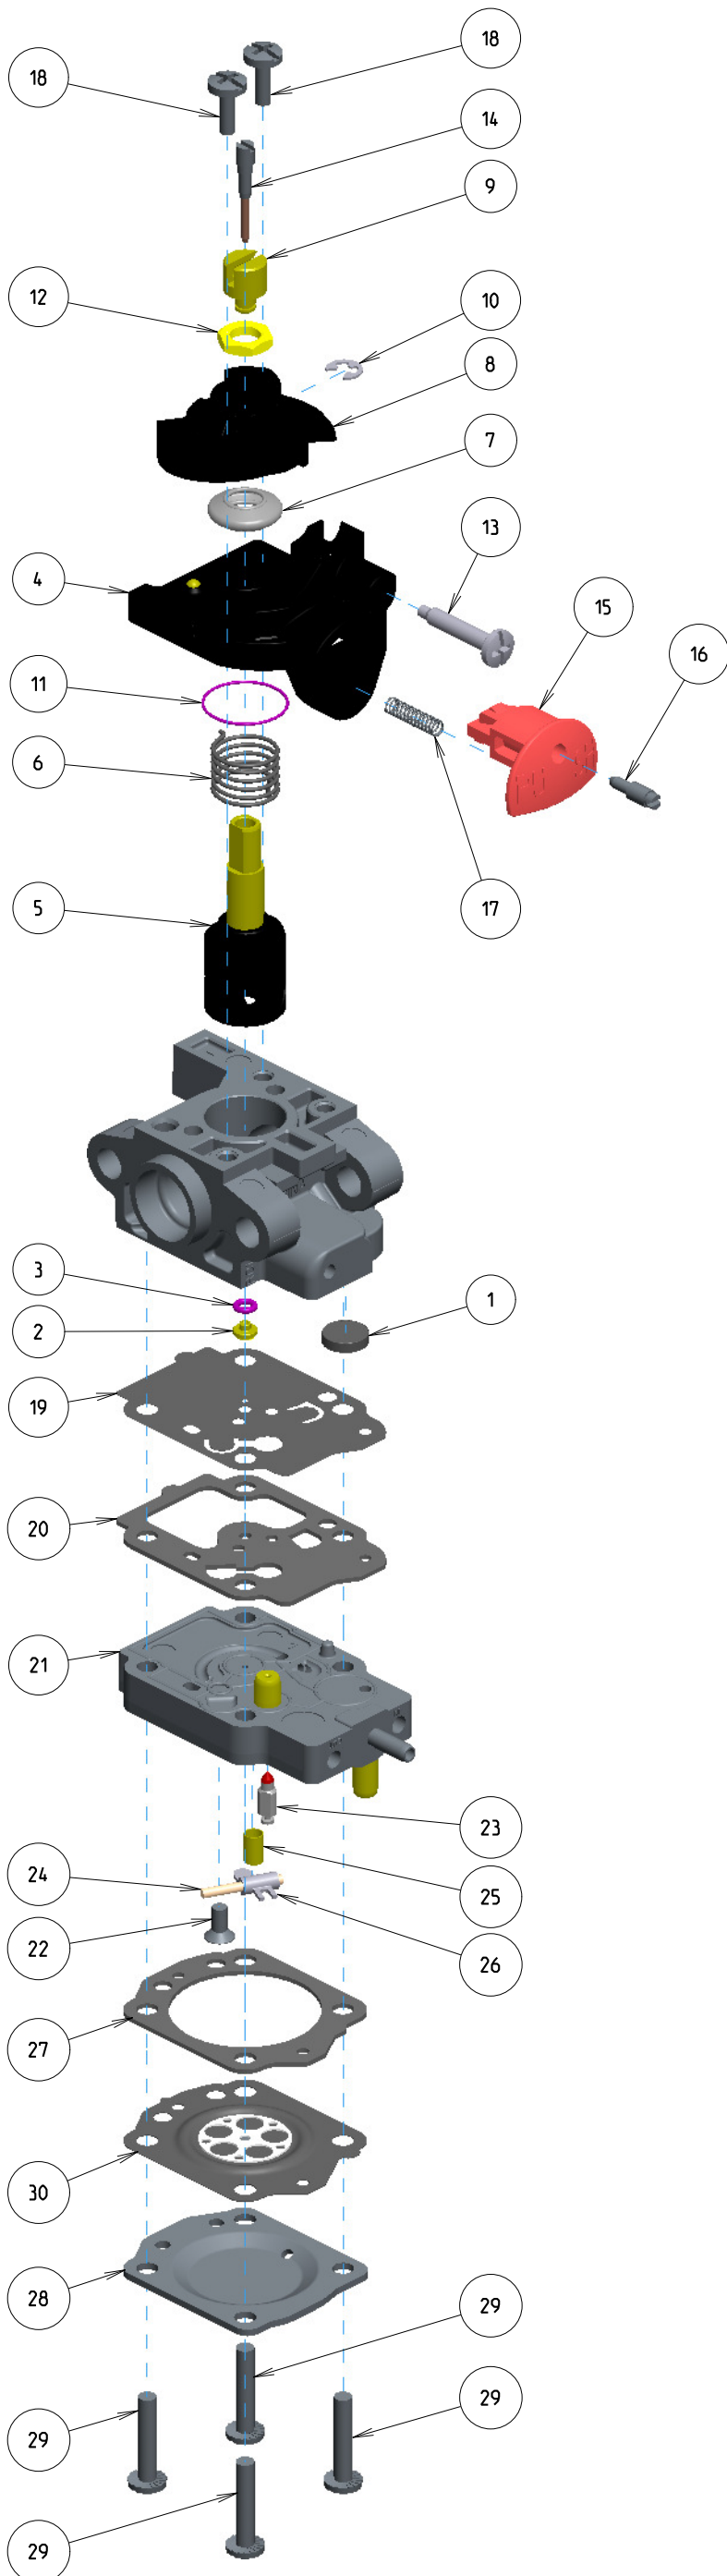

# RC1-M46

ITEM	ZAMA PART NR.	DESCRIPTION
	RC1-M46	CARBURETOR ASSEMBLY
	RB-135	REBUILD KIT (1.19.20.23.24.25.26.27.30)
	GND-74	GASKET & DIAPHRAGM KIT (19.20.27.30)
	K078030	COVER KIT, ROTOR (4.5.6.7.8.9.10.11.12.13)
1	0004033	STRAINER
2	0070112	JET.REMOTE
3	195502010	O-RING
4	A078021	ROTOR COVER ASSY
5	A079011	ROTOR ASSEMBLY
6	0013106	SPRING, THROTTLE RETURN
7	0051029	BOOT
8	0012237	LEVER, THROTTLE
9	0045038	POST
10	19500025	E-RING
11	195512505	O-RING
12	0077004	NUT, THROTTLE LEVER
13	0035080	SCREW, THROTTLE ADJUST
14	A031016	SCREW ASS'Y, IDLE ADJUST
15	0089004	ROD, STARTER
16	0058022	SCREW, LIFT ADJUST
17	0054059	SPRING
18	17103008	SCREW
19	0015104	DIAPHRAGM, PUMP
20	0016092	GASKET, PUMP
21	A049029	PUMP, BODY ASS'Y
22	149025055	SCREW (METERING PIN)
23	0018004	VALVE, INLET NEEDLE
24	0021001	PIN
25	0019002	SPRING, METERING LEVER
26	0020012	LEVER, METERING
27	0016080	GASKET, METERING CHAMBER
28	0028043	COVER, METERING
29	17203015	SCREW
30	A015043	DIAPHRAGM ASSY, METERING