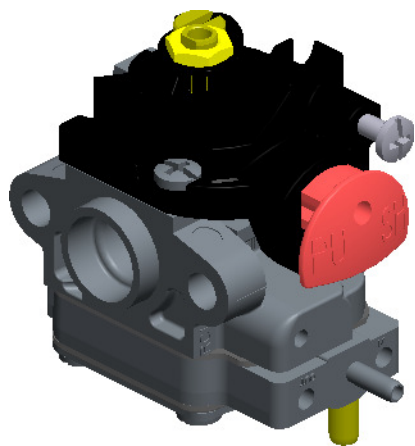

# RC1-M46

ITEM	ZAMA PART NR.	DESCRIPTION
	RC1-M46	CARBURETOR ASSEMBLY
	RB-135	REBUILD KIT (1.19.20.23.24.25.26.27.30)
	GND-74	GASKET & DIAPHRAGM KIT (19.20.27.30)
	K078030	COVER KIT, ROTOR (4.5.6.7.8.9.10.11.12.13)
1	0004033	STRAINER
2	0070112	JET.REMOTE
3	195502010	O-RING
4	A078021	ROTOR COVER ASSY
5	A079011	ROTOR ASSEMBLY
6	0013106	SPRING, THROTTLE RETURN
7	0051029	BOOT
8	0012237	LEVER, THROTTLE
9	0045038	POST
10	19500025	E-RING
11	195512505	O-RING
12	0077004	NUT, THROTTLE LEVER
13	0035080	SCREW, THROTTLE ADJUST
14	A031016	SCREW ASS'Y, IDLE ADJUST
15	0089004	ROD, STARTER
16	0058022	SCREW, LIFT ADJUST
17	0054059	SPRING
18	17103008	SCREW
19	0015104	DIAPHRAGM, PUMP
20	0016092	GASKET, PUMP
21	A049029	PUMP, BODY ASS'Y
22	149025055	SCREW (METERING PIN)
23	0018004	VALVE, INLET NEEDLE
24	0021001	PIN
25	0019002	SPRING, METERING LEVER
26	0020012	LEVER, METERING
27	0016080	GASKET, METERING CHAMBER
28	0028043	COVER, METERING
29	17203015	SCREW
30	A015043	DIAPHRAGM ASSY, METERING