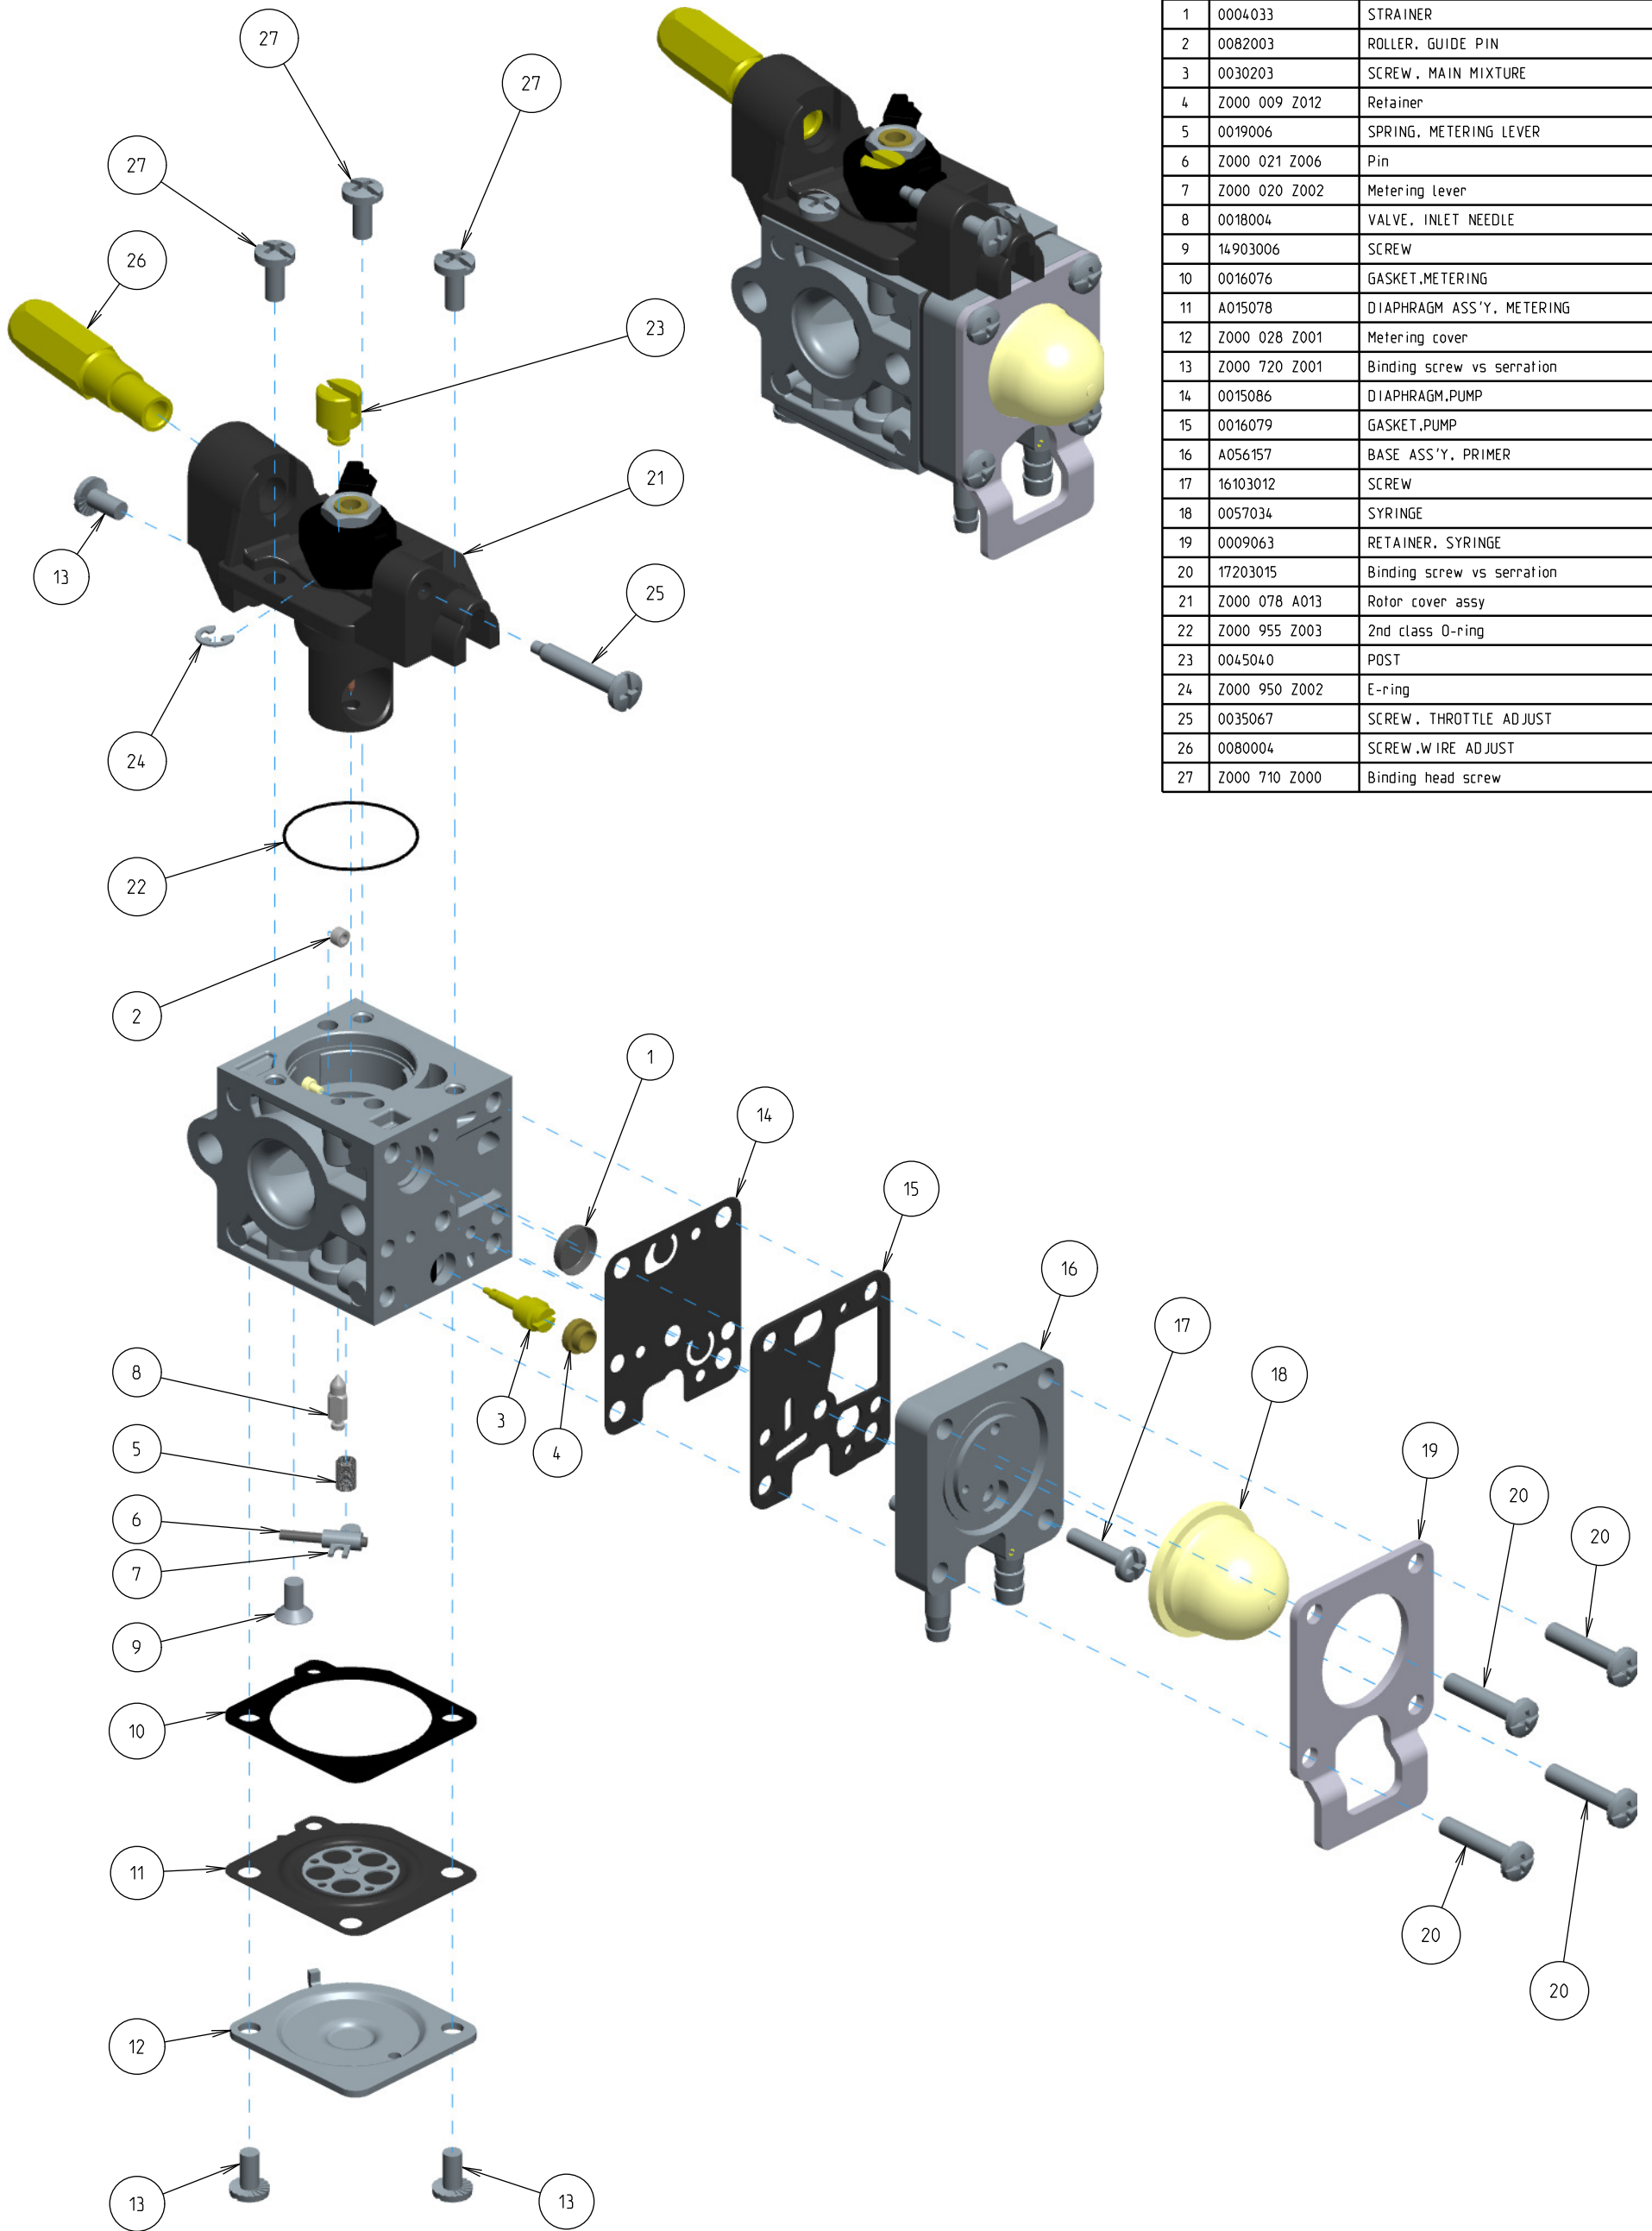

Z011-120-0602-B

ITEM	ZAMA PART NR.	DESCRIPTION
	Z011-120-0602-B	CARBURETOR ASSEMBLY
	RB-188	REBUILD KIT (1,2,5,6,7,8,10,11,14,15)
	GND-106	GASKET & DIAPHRAGM KIT (10,11,14,15)
1	0004033	STRAINER
2	0082003	ROLLER, GUIDE PIN
3	0030203	SCREW, MAIN MIXTURE
4	Z000 009 Z012	Retainer
5	0019006	SPRING, METERING LEVER
6	Z000 021 Z006	Pin
7	Z000 020 Z002	Metering Lever
8	0018004	VALVE, INLET NEEDLE
9	14903006	SCREW
10	0016076	GASKET.METERING
11	A015078	DIAPHRAGM ASS'Y, METERING
12	Z000 028 Z001	Metering cover
13	Z000 720 Z001	Binding screw vs serration
14	0015086	DIAPHRAGM.PUMP
15	0016079	GASKET.PUMP
16	A056157	BASE ASS'Y, PRIMER
17	16103012	SCREW
18	0057034	SYRINGE
19	0009063	RETAINER, SYRINGE
20	17203015	Binding screw vs serration
21	Z000 078 A013	Rotor cover assy
22	Z000 955 Z003	2nd class O-ring
23	0045040	POST
24	Z000 950 Z002	E-ring
25	0035067	SCREW, THROTTLE ADJUST
26	0080004	SCREW.WIRE ADJUST
27	Z000 710 Z000	Binding head screw