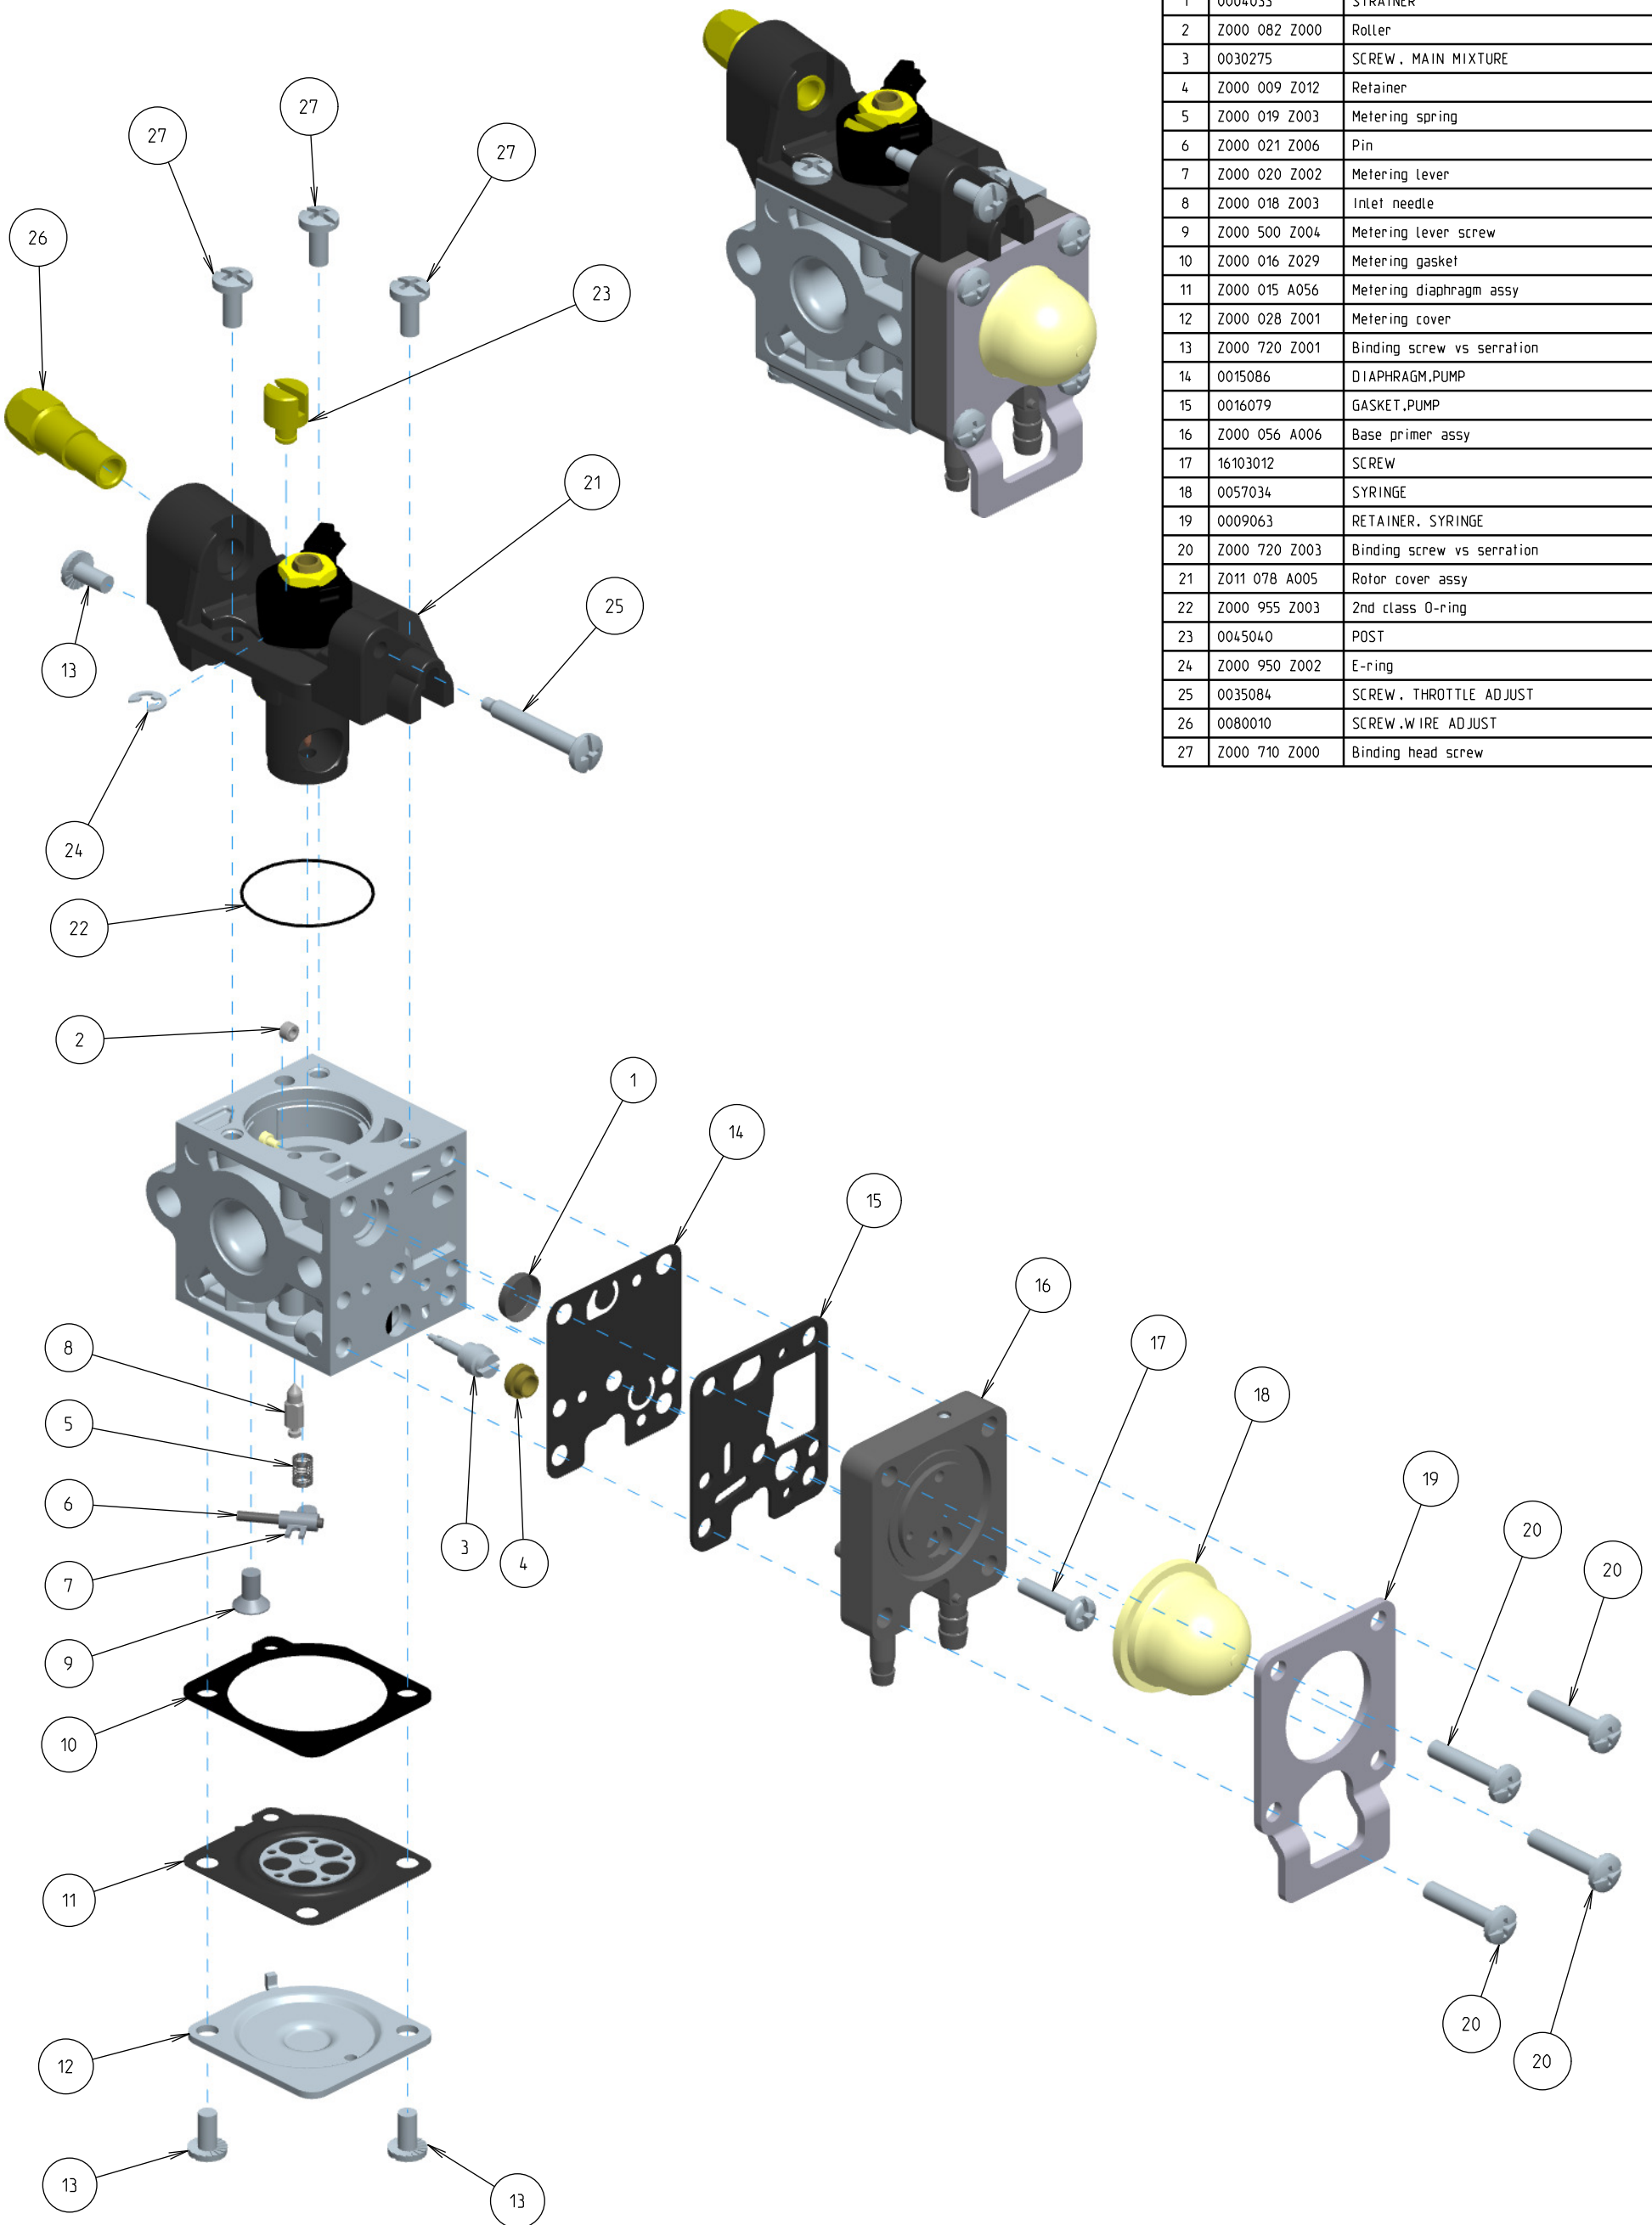

Z011-120-0620-D

ITEM	ZAMA PART NR.	DESCRIPTION
	Z011-120-0620-D	CARBURETOR ASSEMBLY
	RB-182	REBUILD KIT (1,2,5,6,7,8,10,11,14,15)
	GND-106	GASKET & DIAPHRAGM KIT (10,11,14,15)
1	0004033	STRAINER
2	Z000 082 Z000	Roller
3	0030275	SCREW . MAIN MIXTURE
4	Z000 009 Z012	Retainer
5	Z000 019 Z003	Metering spring
6	Z000 021 Z006	Pin
7	Z000 020 Z002	Metering Lever
8	Z000 018 Z003	Inlet needle
9	Z000 500 Z004	Metering Lever screw
10	Z000 016 Z029	Metering gasket
11	Z000 015 A056	Metering diaphragm assy
12	Z000 028 Z001	Metering cover
13	Z000 720 Z001	Binding screw vs serration
14	0015086	DIAPHRAGM,PUMP
15	0016079	GASKET,PUMP
16	Z000 056 A006	Base primer assy
17	16103012	SCREW
18	0057034	SYRINGE
19	0009063	RETAINER, SYRINGE
20	Z000 720 Z003	Binding screw vs serration
21	Z011 078 A005	Rotor cover assy
22	Z000 955 Z003	2nd class O-ring
23	0045040	POST
24	Z000 950 Z002	E-ring
25	0035084	SCREW . THROTTLE ADJUST
26	0080010	SCREW .WIRE ADJUST
27	Z000 710 Z000	Binding head screw