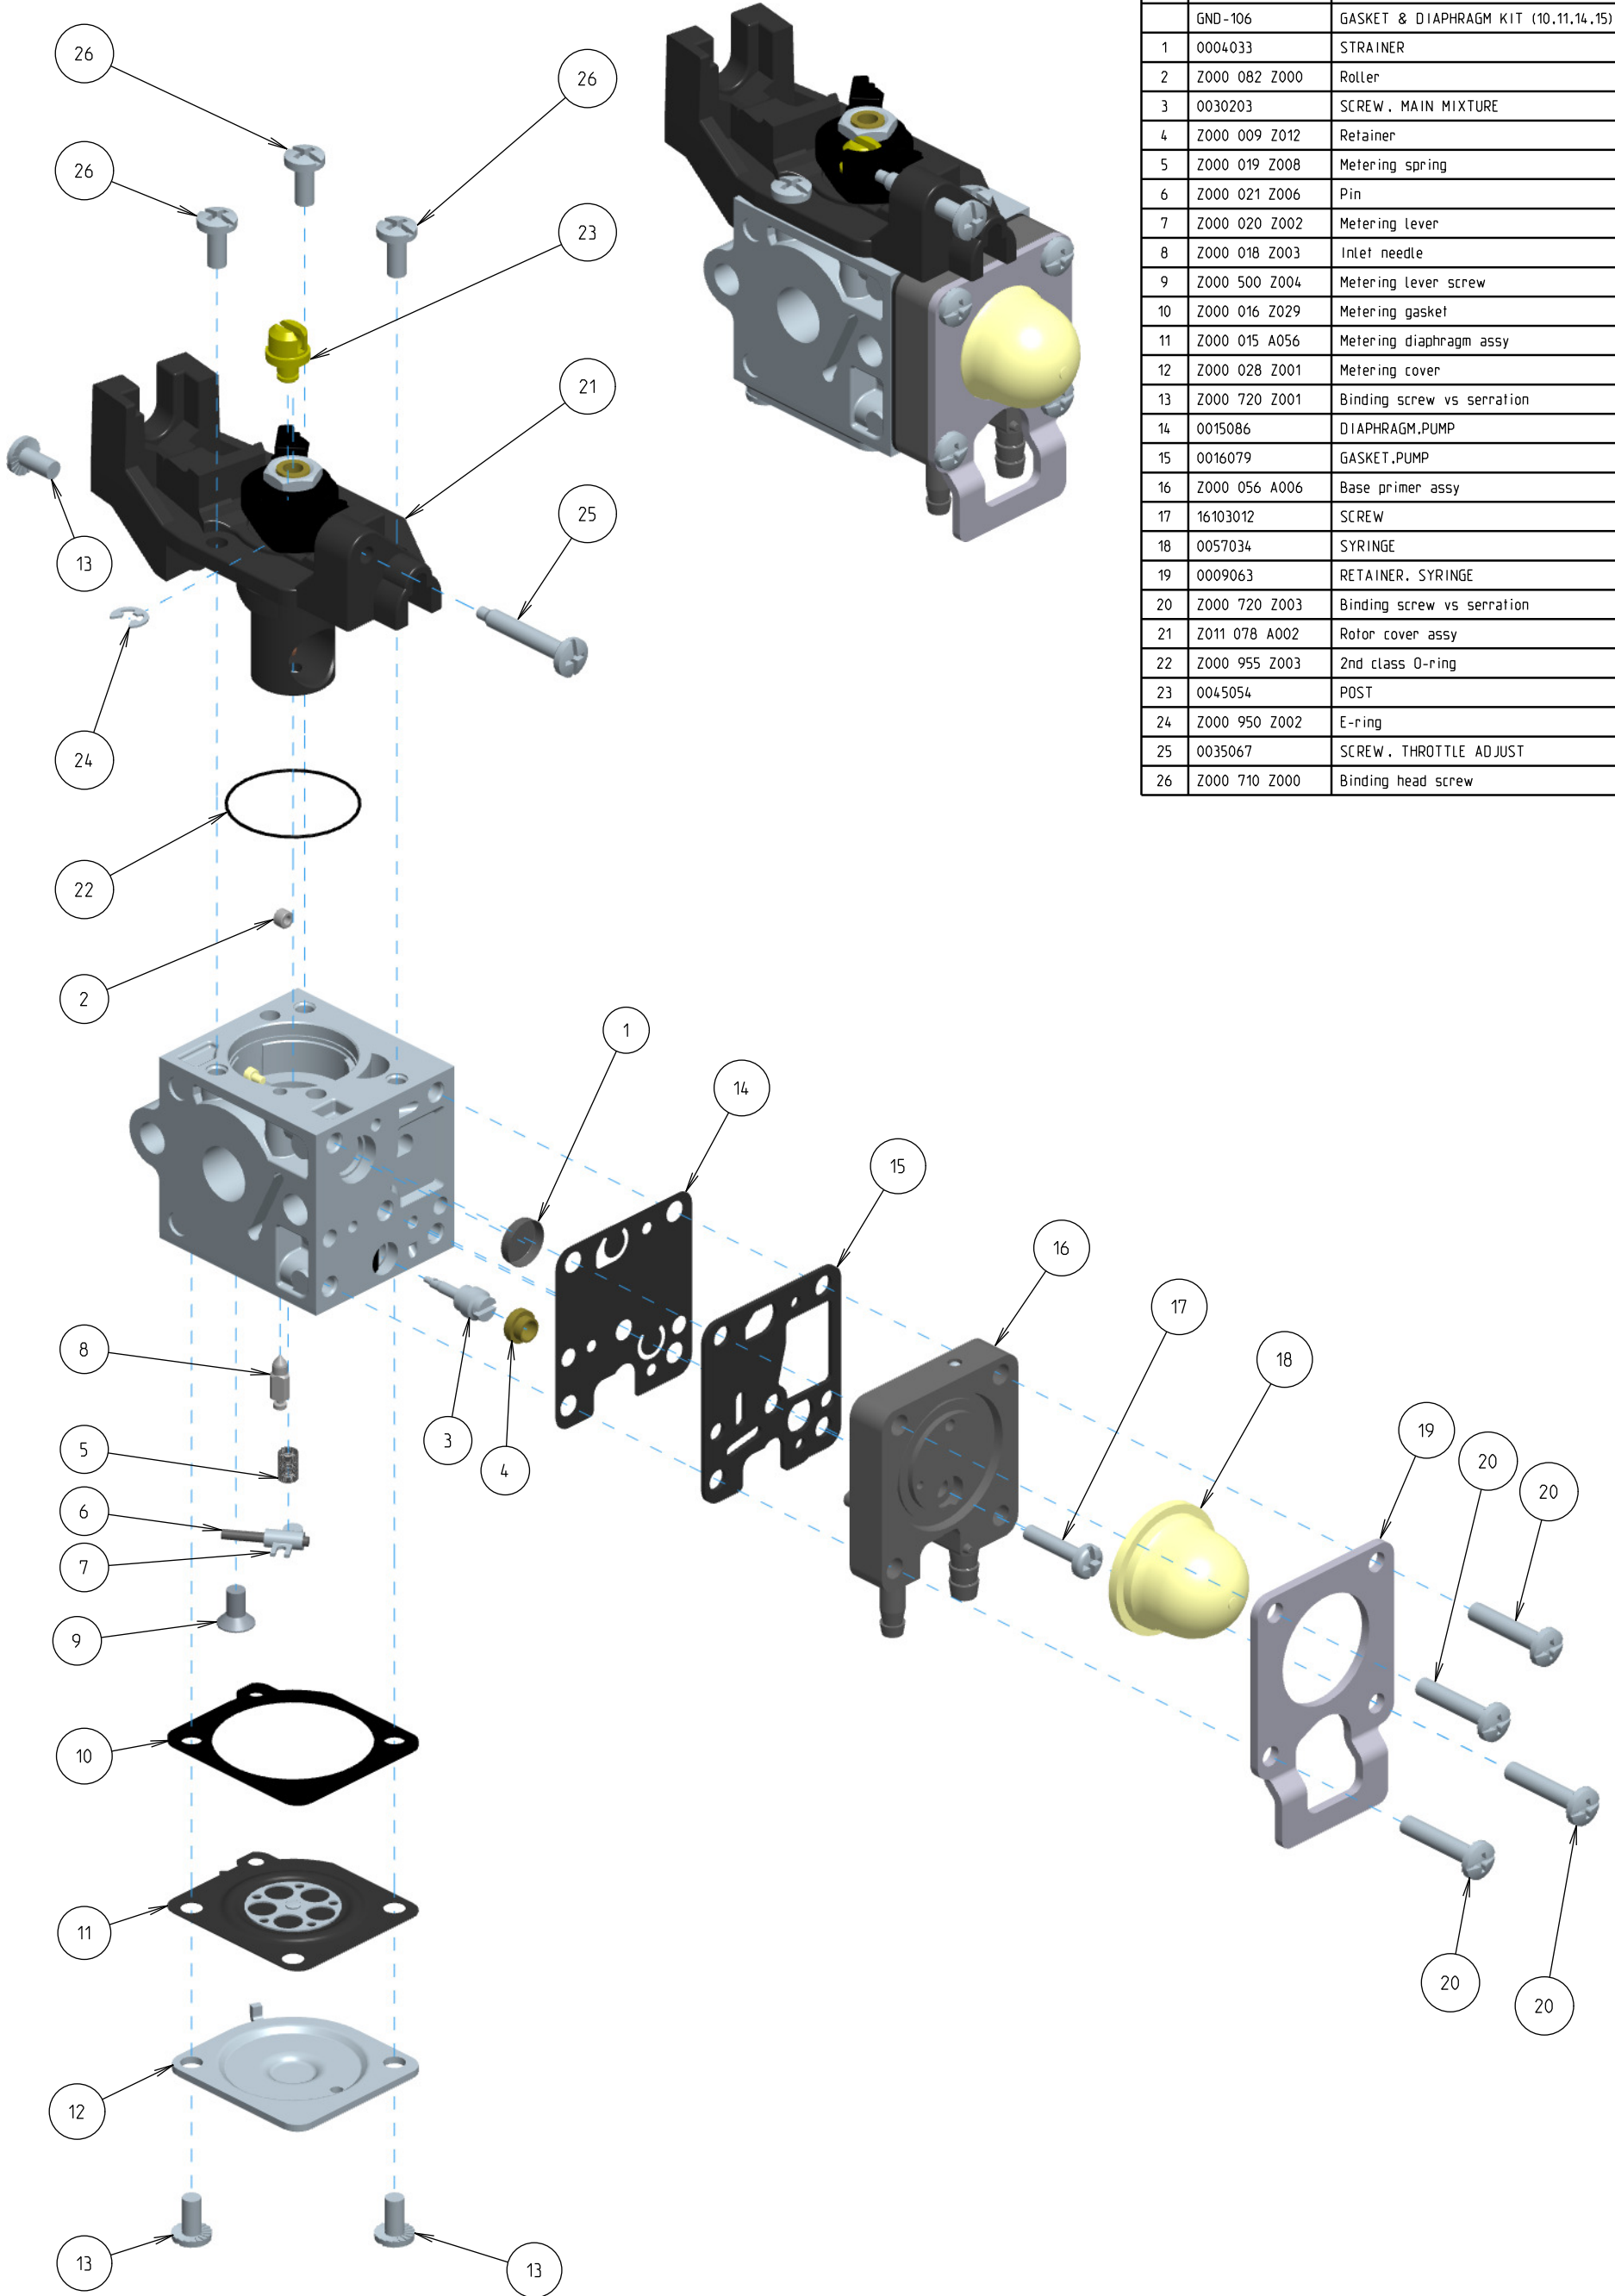

Z011-120-0626-D

ITEM	ZAMA PART NR.	DESCRIPTION
	Z011-120-0626-D	CARBURETOR ASSEMBLY
	RB-188	REBUILD KIT (1,2,5,6,7,8,10,11,14,15)
	GND-106	GASKET & DIAPHRAGM KIT (10,11,14,15)
1	0004033	STRAINER
2	Z000 082 Z000	Roller
3	0030203	SCREW . MAIN MIXTURE
4	Z000 009 Z012	Retainer
5	Z000 019 Z008	Metering spring
6	Z000 021 Z006	Pin
7	Z000 020 Z002	Metering Lever
8	Z000 018 Z003	Inlet needle
9	Z000 500 Z004	Metering Lever screw
10	Z000 016 Z029	Metering gasket
11	Z000 015 A056	Metering diaphragm assy
12	Z000 028 Z001	Metering cover
13	Z000 720 Z001	Binding screw vs serration
14	0015086	DIAPHRAGM,PUMP
15	0016079	GASKET,PUMP
16	Z000 056 A006	Base primer assy
17	16103012	SCREW
18	0057034	SYRINGE
19	0009063	RETAINER, SYRINGE
20	Z000 720 Z003	Binding screw vs serration
21	Z011 078 A002	Rotor cover assy
22	Z000 955 Z003	2nd class O-ring
23	0045054	POST
24	Z000 950 Z002	E-ring
25	0035067	SCREW . THROTTLE ADJUST
26	Z000 710 Z000	Binding head screw