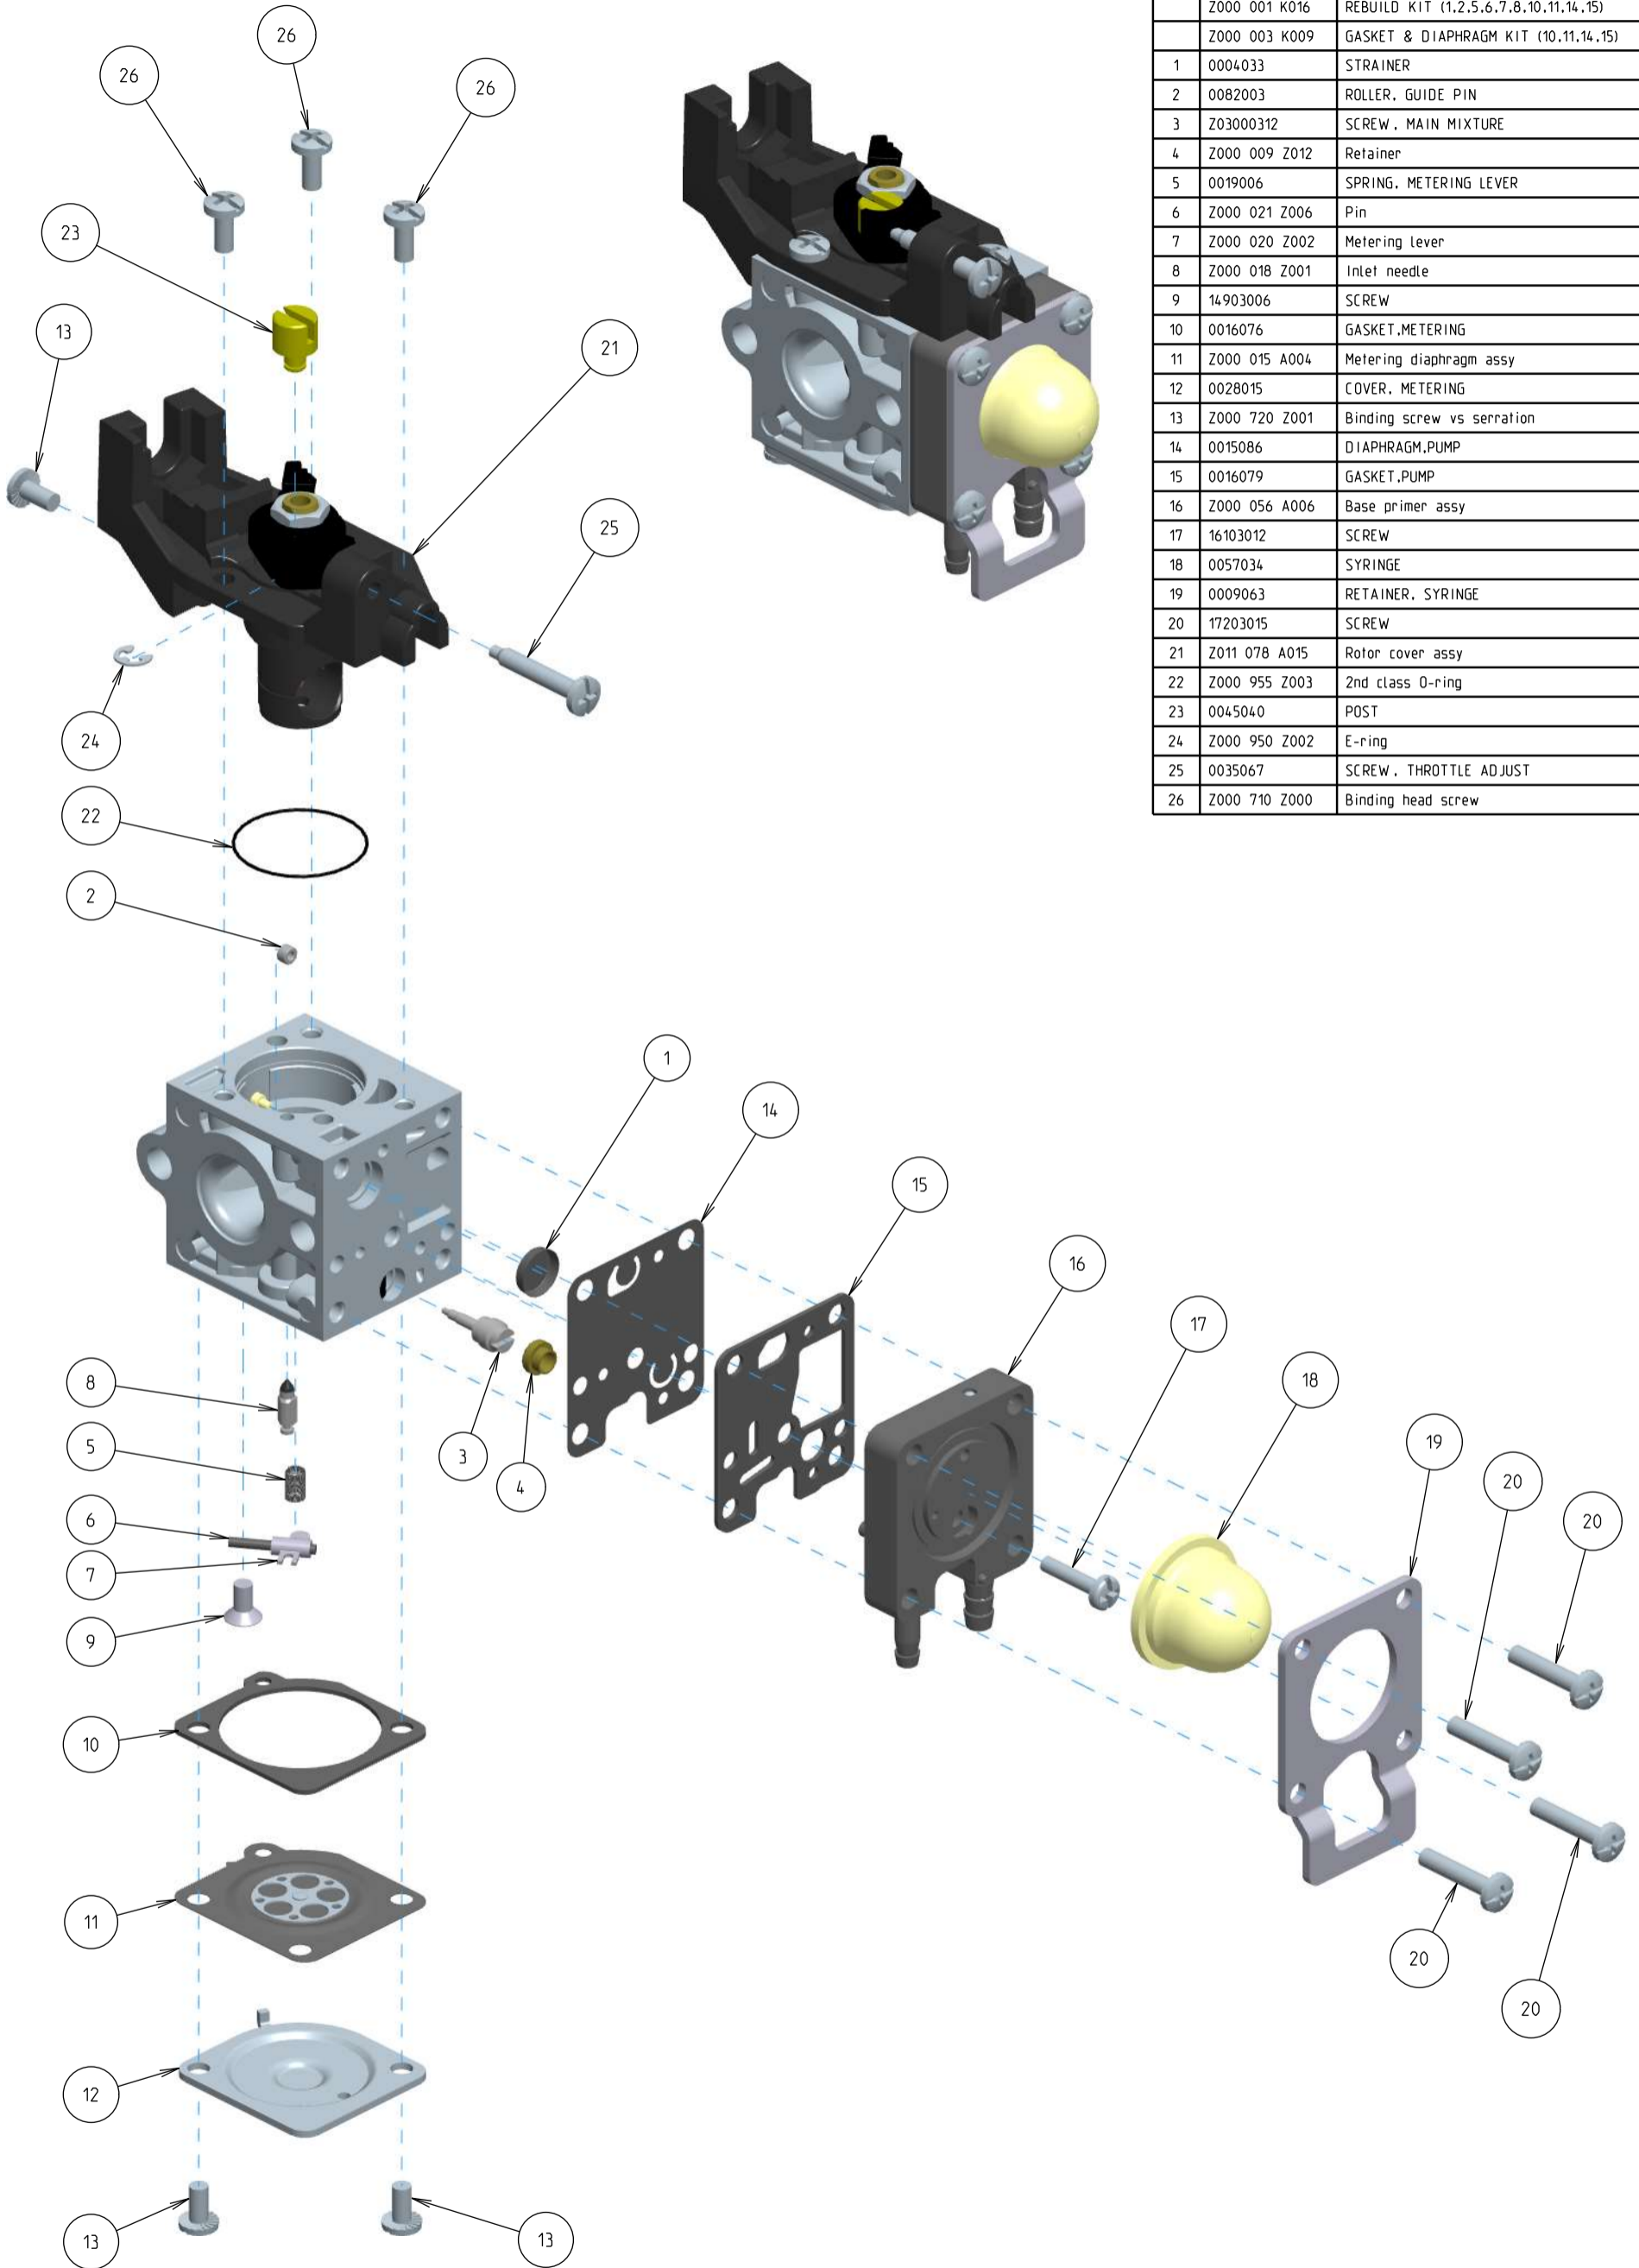

Z011-120-0652-B

ITEM	ZAMA PART NR.	DESCRIPTION
	Z011-120-0652-B	Carburetor RB
	Z000 001 K016	REBUILD KIT (1,2,5,6,7,8,10,11,14,15)
	Z000 003 K009	GASKET & DIAPHRAGM KIT (10,11,14,15)
1	0004033	STRAINER
2	0082003	ROLLER, GUIDE PIN
3	Z03000312	SCREW, MAIN MIXTURE
4	Z000 009 Z012	Retainer
5	0019006	SPRING, METERING LEVER
6	Z000 021 Z006	Pin
7	Z000 020 Z002	Metering Lever
8	Z000 018 Z001	Inlet needle
9	14903006	SCREW
10	0016076	GASKET.METERING
11	Z000 015 A004	Metering diaphragm assy
12	0028015	COVER, METERING
13	Z000 720 Z001	Binding screw vs serration
14	0015086	DIAPHRAGM.PUMP
15	0016079	GASKET.PUMP
16	Z000 056 A006	Base primer assy
17	16103012	SCREW
18	0057034	SYRINGE
19	0009063	RETAINER, SYRINGE
20	17203015	SCREW
21	Z011 078 A015	Rotor cover assy
22	Z000 955 Z003	2nd class O-ring
23	0045040	POST
24	Z000 950 Z002	E-ring
25	0035067	SCREW, THROTTLE ADJUST
26	Z000 710 Z000	Binding head screw