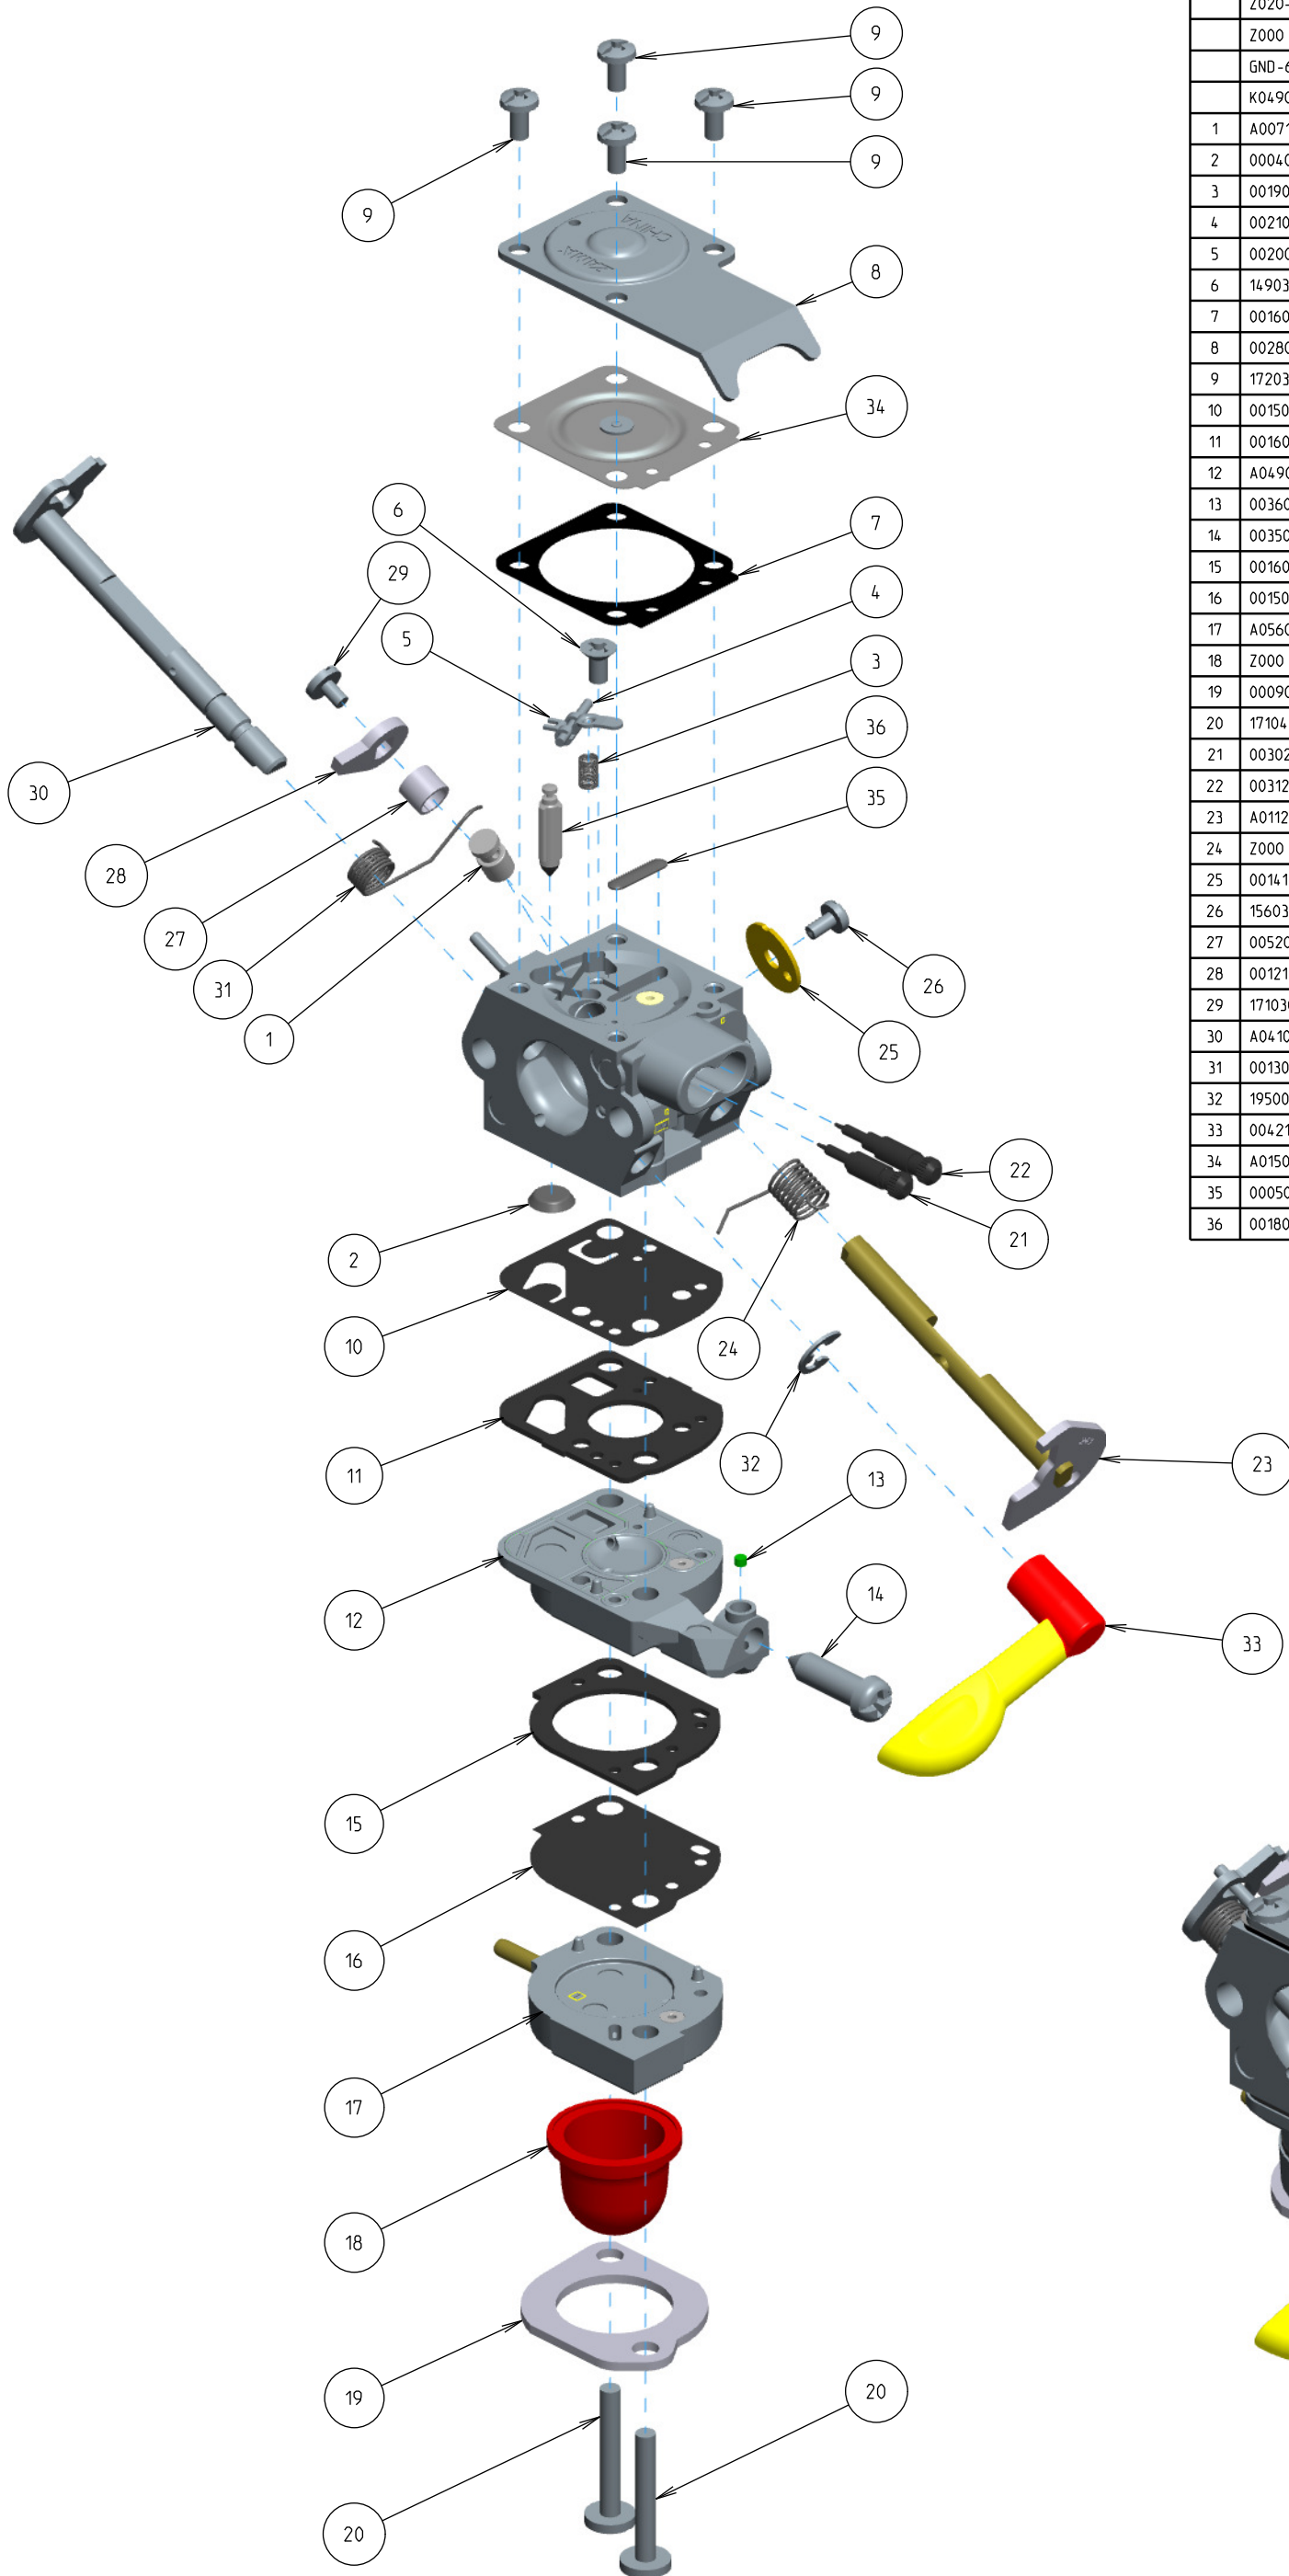

Z020-120-0610-A

ITEM	ZAMA PART NR.	DESCRIPTION
	Z020-120-0610-A	CARBURETOR ASSEMBLY
	Z000 001 K003	REBUILD KIT (2,3,4,5,7,10,11,15,16,34,35,36)
	GND-64	GASKET & DIAPHRAGM KIT (7,10,11,15,16,34)
	K049004	START PUMP BODY, KIT (12,13,14)
1	A007169	NOZZLE ASS'Y, CHECK VALVE
2	0004032	STRAINER
3	0019002	SPRING, METERING LEVER
4	0021001	PIN
5	0020009	LEVER, METERING
6	14903006	SCREW
7	0016021	GASKET, METERING CHAMBER
8	0028042	COVER, METERING
9	17203006	SCREW (WITH SERRATION)
10	0015059	DIAPHRAGM, PUMP (SIMPLE START)
11	0016049	GASKET, PUMP (SIMPLE START)
12	A049026	START PUMP BODY ASS'Y
13	0036001	PIECE, FRICTION
14	0035033	SCREW, THROTTLE ADJUST
15	0016050	SIMPLE START GASKET
16	0015060	SIMPLE START DIAPHRAGM
17	A056058	EASY START PRIMER ASS'Y
18	Z000 057 Z001	SYRINGE
19	0009015	RETAINER
20	17104023	SCREW
21	0030210	SCREW, MAIN MIXTURE
22	0031213	SCREW, IDLE MIXTURE
23	A011231	SHAFT ASS'Y, THROTTLE
24	Z000 013 Z011	Return spring
25	0014103	VALVE, THROTTLE
26	156030045	SCREW
27	0052006	COLLAR
28	0012181	LEVER, THROTTLE
29	17103004	SCREW
30	A041094	SHAFT ASS'Y, CHOKE
31	0013085	SPRING, CHOKE RETURN
32	19500040	E-RING
33	0042134	CHOKE ACTUATOR LEVER
34	A015011	DIAPHRAGM ASS'Y, METERING
35	0005004	PLUG, WELCH
36	0018002	VALVE, INLET NEEDLE