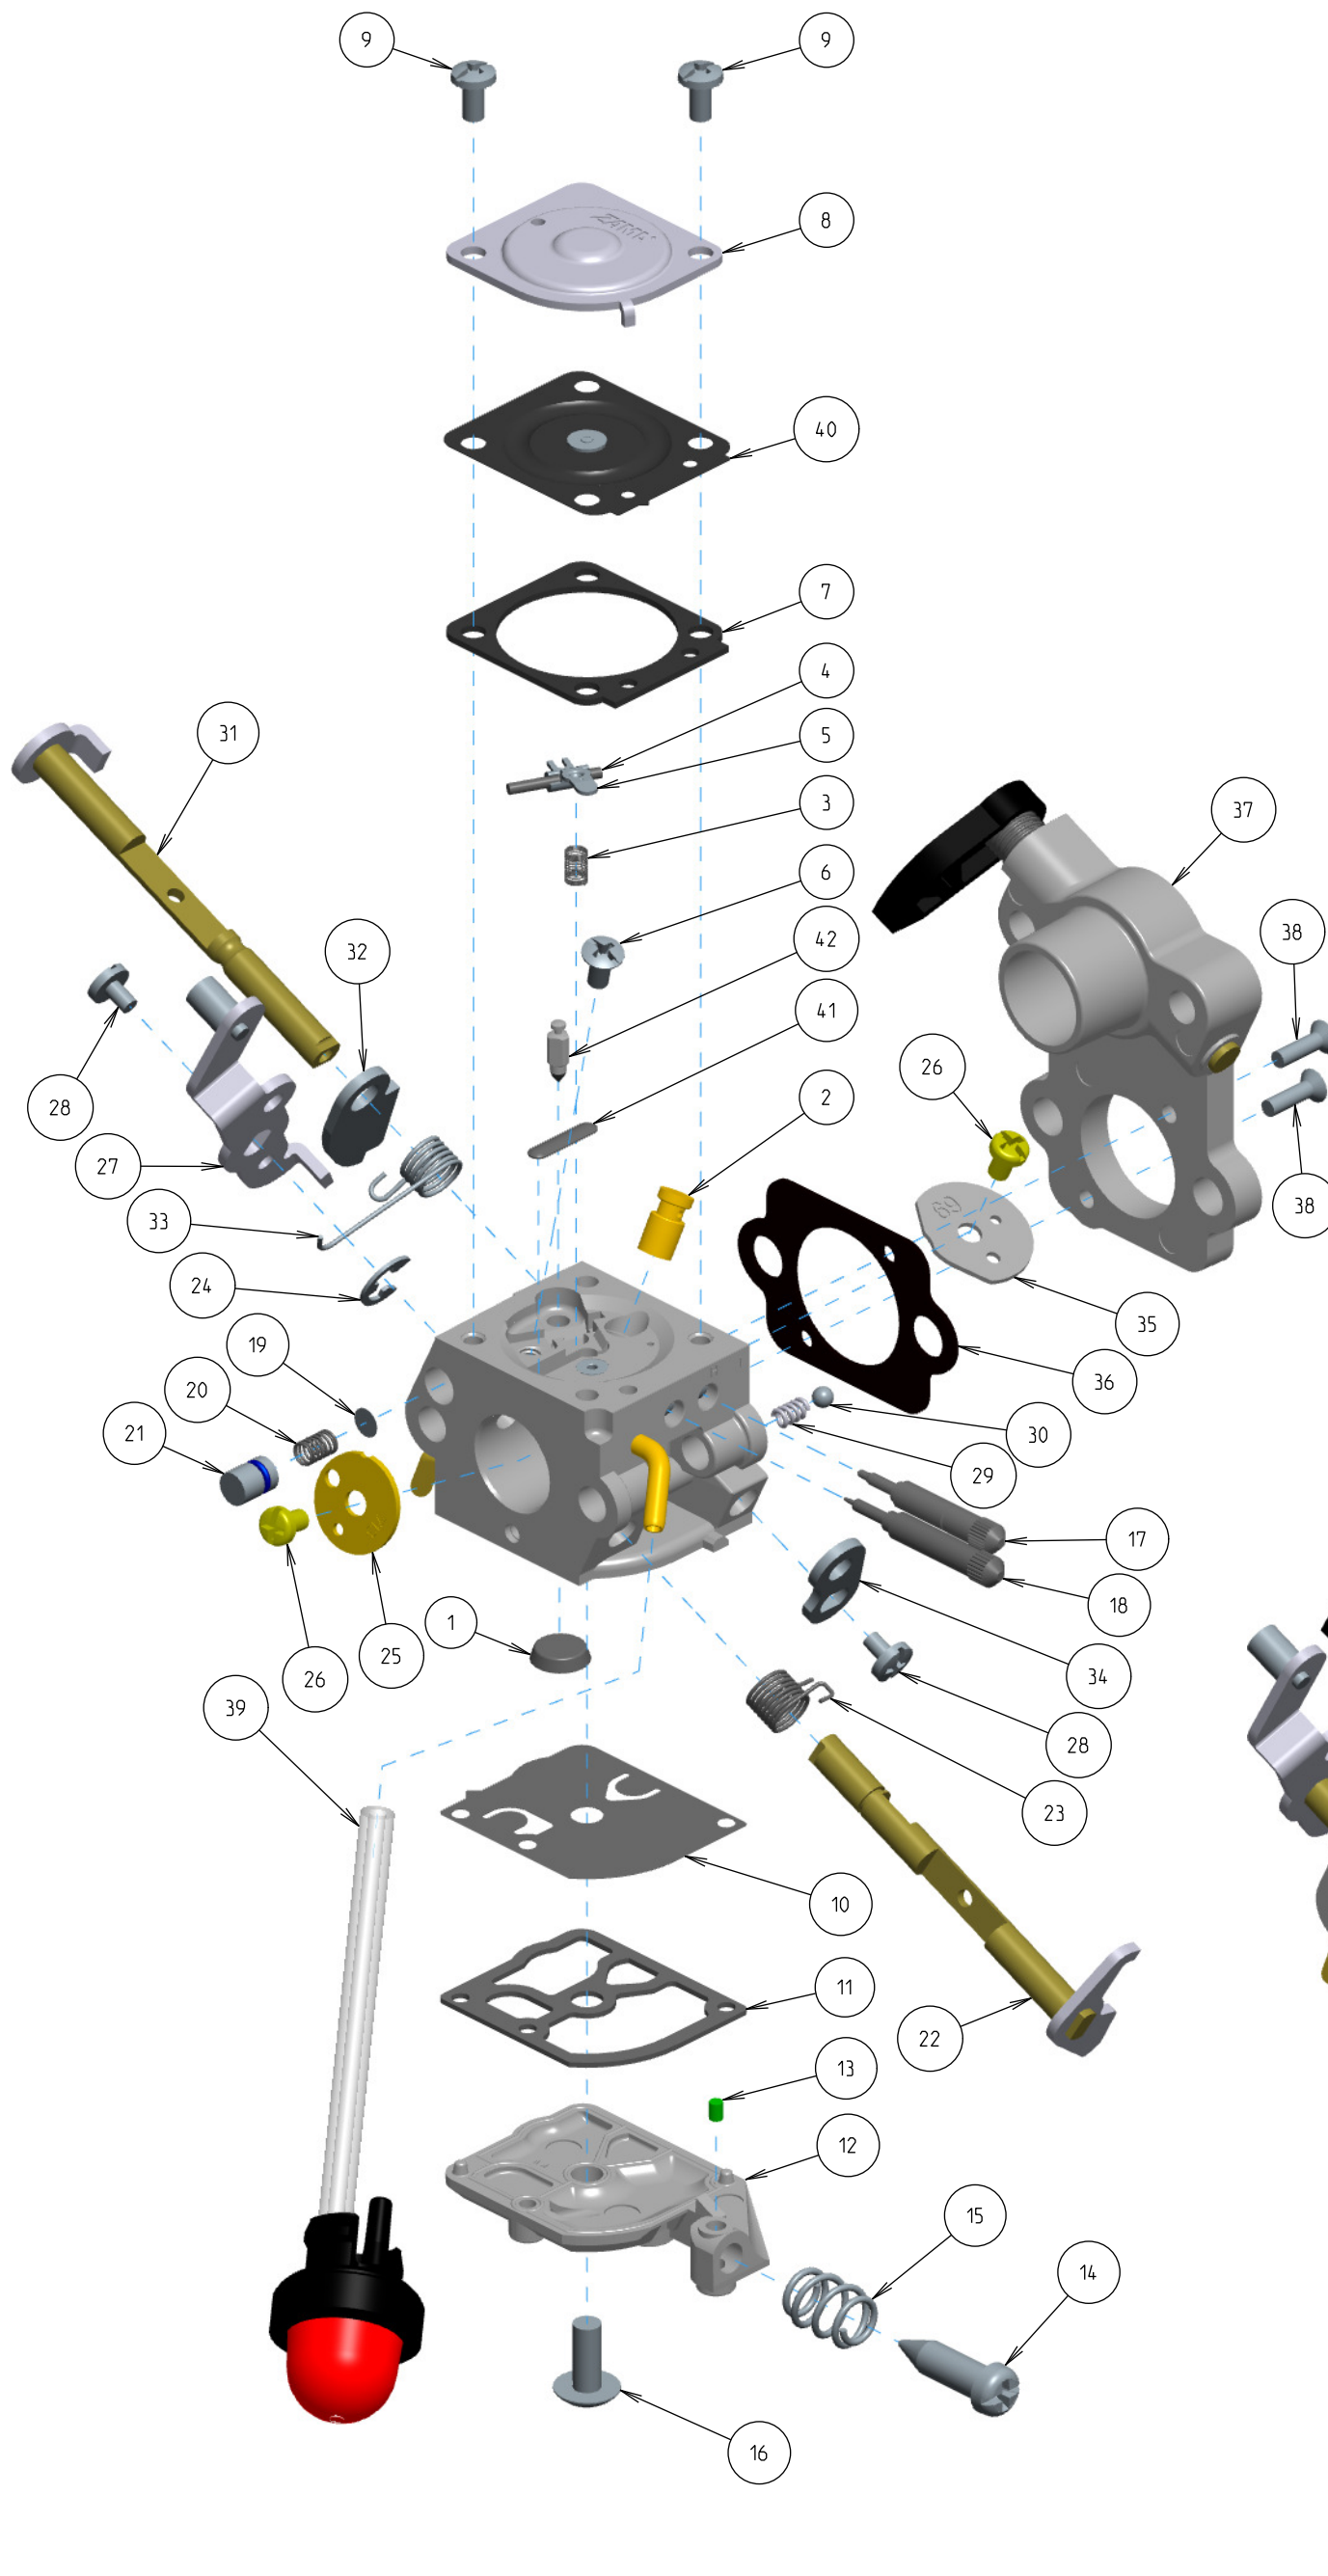

Z020-120-0631-A

ITEM	ZAMA PART NR.	DESCRIPTION
	Z020-120-0631-A	CARBURETOR ASSEMBLY
	RB-129	REBUILD KIT (1.3.4.5.7.10.11.40.41.42)
	GND-70	GASKET & DIAPHRAGM KIT (7.10.11.40)
	K01700709	COVER KIT, PUMP (12.13.14.15)
1	0004035	STRAINER
2	A00700716	NOZZLE ASS'Y, CHECK VALVE
3	Z000 019 Z000	Metering spring
4	Z000 021 Z006	Pin
5	Z000 020 Z002	Metering Lever
6	Z000 500 Z001	Metering Lever screw
7	0016035	GASKET, METERING CHAMBER
8	0028049	COVER, METERING
9	17203006	Binding screw vs serration
10	0015047	DIAPHRAGM, PUMP
11	0016047	GASKET, PUMP
12	0017091	COVER, PUMP
13	Z000 036 Z001	Friction piece
14	Z03500703	SCREW, THROTTLE ADJUST
15	0029033	SPRING, TAS
16	Z000 700 Z000	Truss head screw
17	0030197	SCREW, MAIN MIXTURE
18	Z03100713	SCREW, IDLE MIXTURE
19	0004002	Strainer
20	0054065	SPRING, PLUNGER RETURN
21	K05300702	PLUNGER KIT
22	A011234	SHAFT ASSY, THROTTLE
23	0013018	SPRING, THROTTLE RETURN
24	Z000 950 Z000	E-ring
25	Z01400713	VALVE, THROTTLE
26	Z000 510 Z000	Valve screw
27	A012033	LEVER ASS'Y, THROTTLE
28	17103004	SCREW
29	Z000 038 Z001	Friction Spring
30	Z000 928 Z003	Stainless plug ball
31	A041107	SHAFT ASS'Y, CHOKE
32	0042130	LEVER, CHOKE
33	0013071	SPRING, CHOKE RETURN
34	0042128	LEVER, CHOKE
35	0043069	VALVE, CHOKE
36	0016090	GASKET, AIR HEAD
37	A088002	AIR HEAD BODY ASS'Y
38	14902509	SCREW
39	Z000 056 K001	Base primer kit
40	A015019	DIAPHRAGM ASS'Y, METERING
41	0005004	PLUG, WELCH
42	0018004	VALVE, INLET NEEDLE