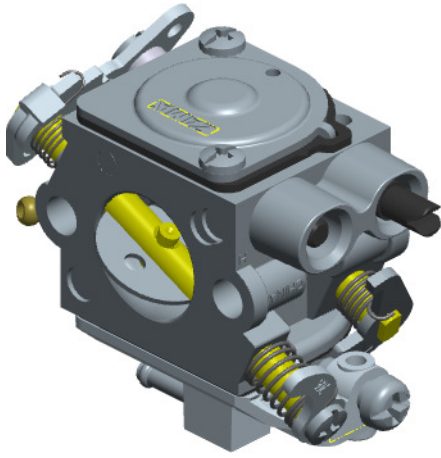

Z026-120-0609-A

ITEM	ZAMA PART NR.	DESCRIPTION
	Z026-120-0609-A	CARBURETOR ASSEMBLY
	RB-199	REBUILD KIT (2,3,4,5,6,7,8,9,12,13)
	GND-119	GASKET & DIAPHRAGM KIT (8,9,12,13)
	KA11010A	THROTTLE KIT (22,23,24,25,26,27,28)
	KA41010	CHOKE KIT (26,28,29,30,31,32,33,34,35,36)
1	A007707	NOZZLE ASS'Y. CHECK VALVE
2	Z000 004 Z000	Strainer
3	Z000 021 Z006	Pin
4	Z000 019 Z000	Metering spring
5	Z000 020 Z002	Metering Lever
6	Z000 018 Z000	Inlet needle
7	Z000 500 Z001	Metering Lever screw
8	0016018	GASKET, METERING CHAMBER
9	A015049	DIAPHRAGM ASS'Y. METERING
10	0028704	COVER, METERING
11	17203006	Binding screw vs serration
12	Z000 022 Z002	Pump diaphragm
13	Z000 023 Z005	Pump gasket
14	K017702	COVER KIT, PUMP
15	Z000 700 Z000	Truss head screw
16	0031706	SCREW, IDLE MIXTURE
17	0030706	SCREW, MAIN MIXTURE
18	0004002	STRAINER
19	Z000 054 Z006	Spring
20	K053049	PLUNGER KIT
21	0005048	Plug
22	A011716	SHAFT ASS'Y. THROTTLE
23	Z000 013 Z011	Return spring
24	0012705	LEVER, THROTTLE
25	0052019	COLLAR
26	17103004	SCREW
27	0014040	Throttle valve
28	Z000 510 Z000	Valve screw
29	A041704	SHAFT ASSY. CHOKE
30	0026037	WASHER
31	0042703	LEVER, CHOKE
32	0013149	SPRING, CHOKE RETURN
33	0042705	LEVER, CHOKE
34	0013113	SPRING, THROTTLE RETURN
35	19510040	E-ring
36	0043701	VALVE, CHOKE