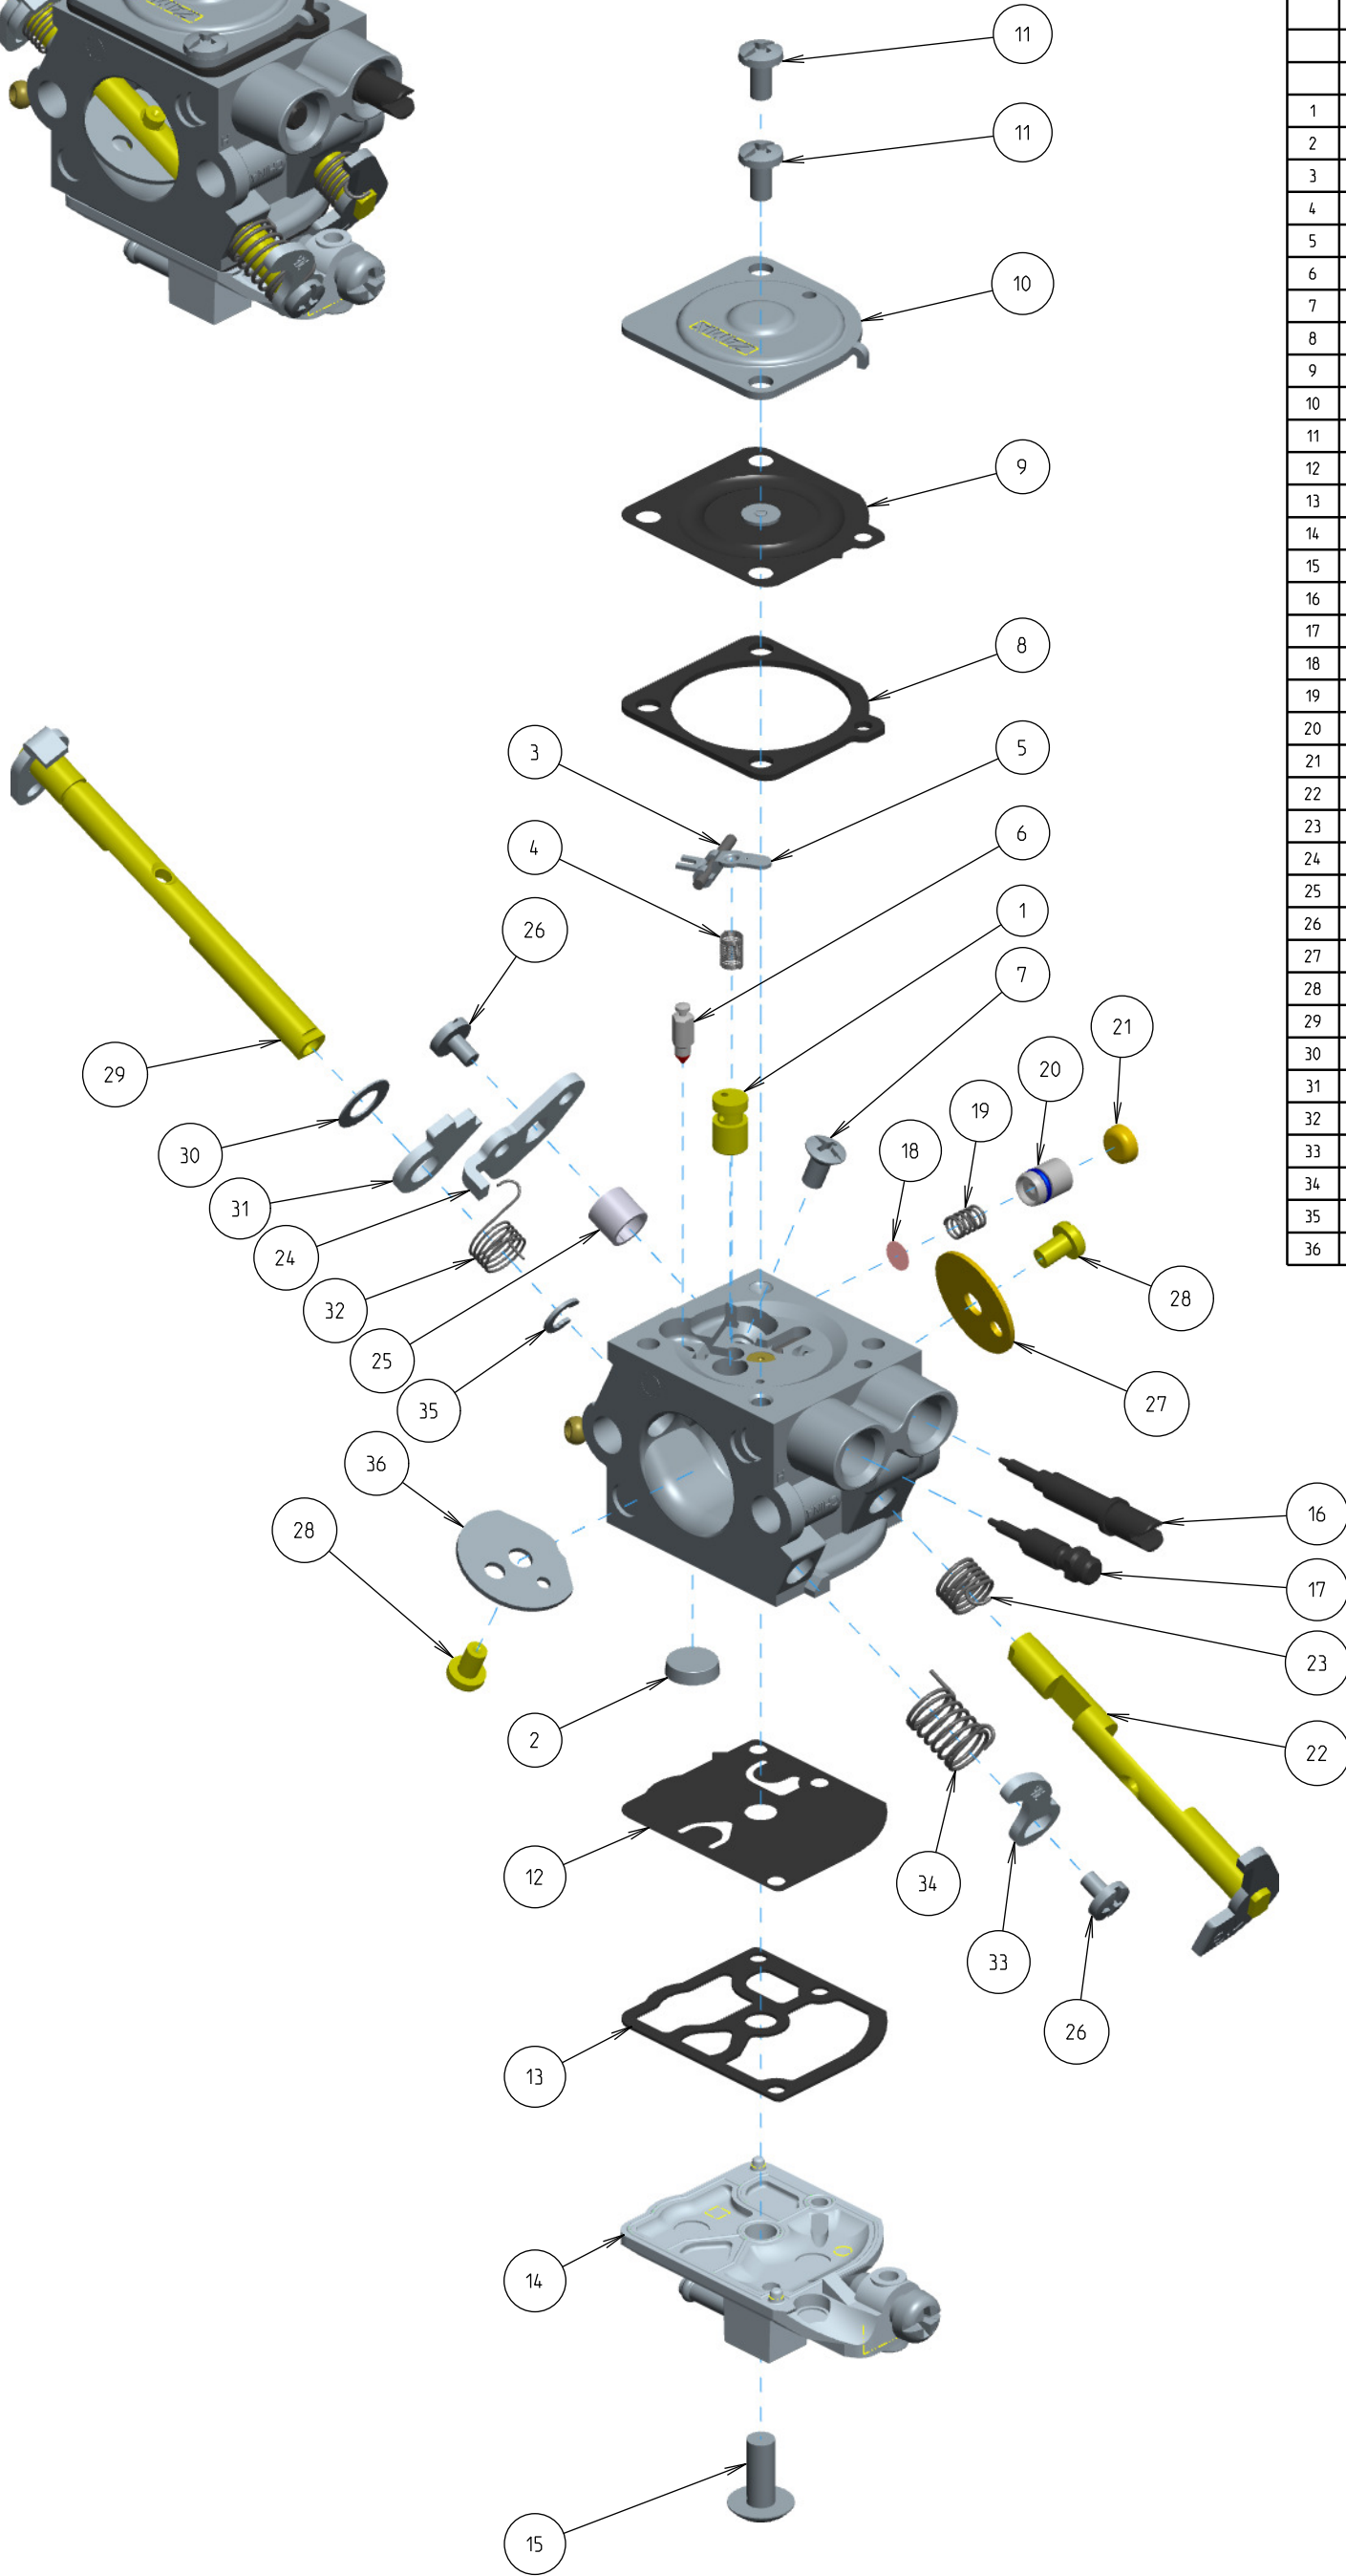

Z026-120-0609-A

ITEM	ZAMA PART NR.	DESCRIPTION
	Z026-120-0609-A	CARBURETOR ASSEMBLY
	RB-199	REBUILD KIT (2,3,4,5,6,7,8,9,12,13)
	GND-119	GASKET & DIAPHRAGM KIT (8,9,12,13)
	KA11010A	THROTTLE KIT (22,23,24,25,26,27,28)
	KA41010	CHOKE KIT (26,28,29,30,31,32,33,34,35,36)
1	A007707	NOZZLE ASS'Y. CHECK VALVE
2	Z000 004 Z000	Strainer
3	Z000 021 Z006	Pin
4	Z000 019 Z000	Metering spring
5	Z000 020 Z002	Metering Lever
6	Z000 018 Z000	Inlet needle
7	Z000 500 Z001	Metering Lever screw
8	0016018	GASKET, METERING CHAMBER
9	A015049	DIAPHRAGM ASS'Y. METERING
10	0028704	COVER, METERING
11	17203006	Binding screw vs serration
12	Z000 022 Z002	Pump diaphragm
13	Z000 023 Z005	Pump gasket
14	K017702	COVER KIT, PUMP
15	Z000 700 Z000	Truss head screw
16	0031706	SCREW, IDLE MIXTURE
17	0030706	SCREW, MAIN MIXTURE
18	0004002	STRAINER
19	Z000 054 Z006	Spring
20	K053049	PLUNGER KIT
21	0005048	Plug
22	A011716	SHAFT ASS'Y. THROTTLE
23	Z000 013 Z011	Return spring
24	0012705	LEVER, THROTTLE
25	0052019	COLLAR
26	17103004	SCREW
27	0014040	Throttle valve
28	Z000 510 Z000	Valve screw
29	A041704	SHAFT ASSY. CHOKE
30	0026037	WASHER
31	0042703	LEVER, CHOKE
32	0013149	SPRING, CHOKE RETURN
33	0042705	LEVER, CHOKE
34	0013113	SPRING, THROTTLE RETURN
35	19510040	E-ring
36	0043701	VALVE, CHOKE