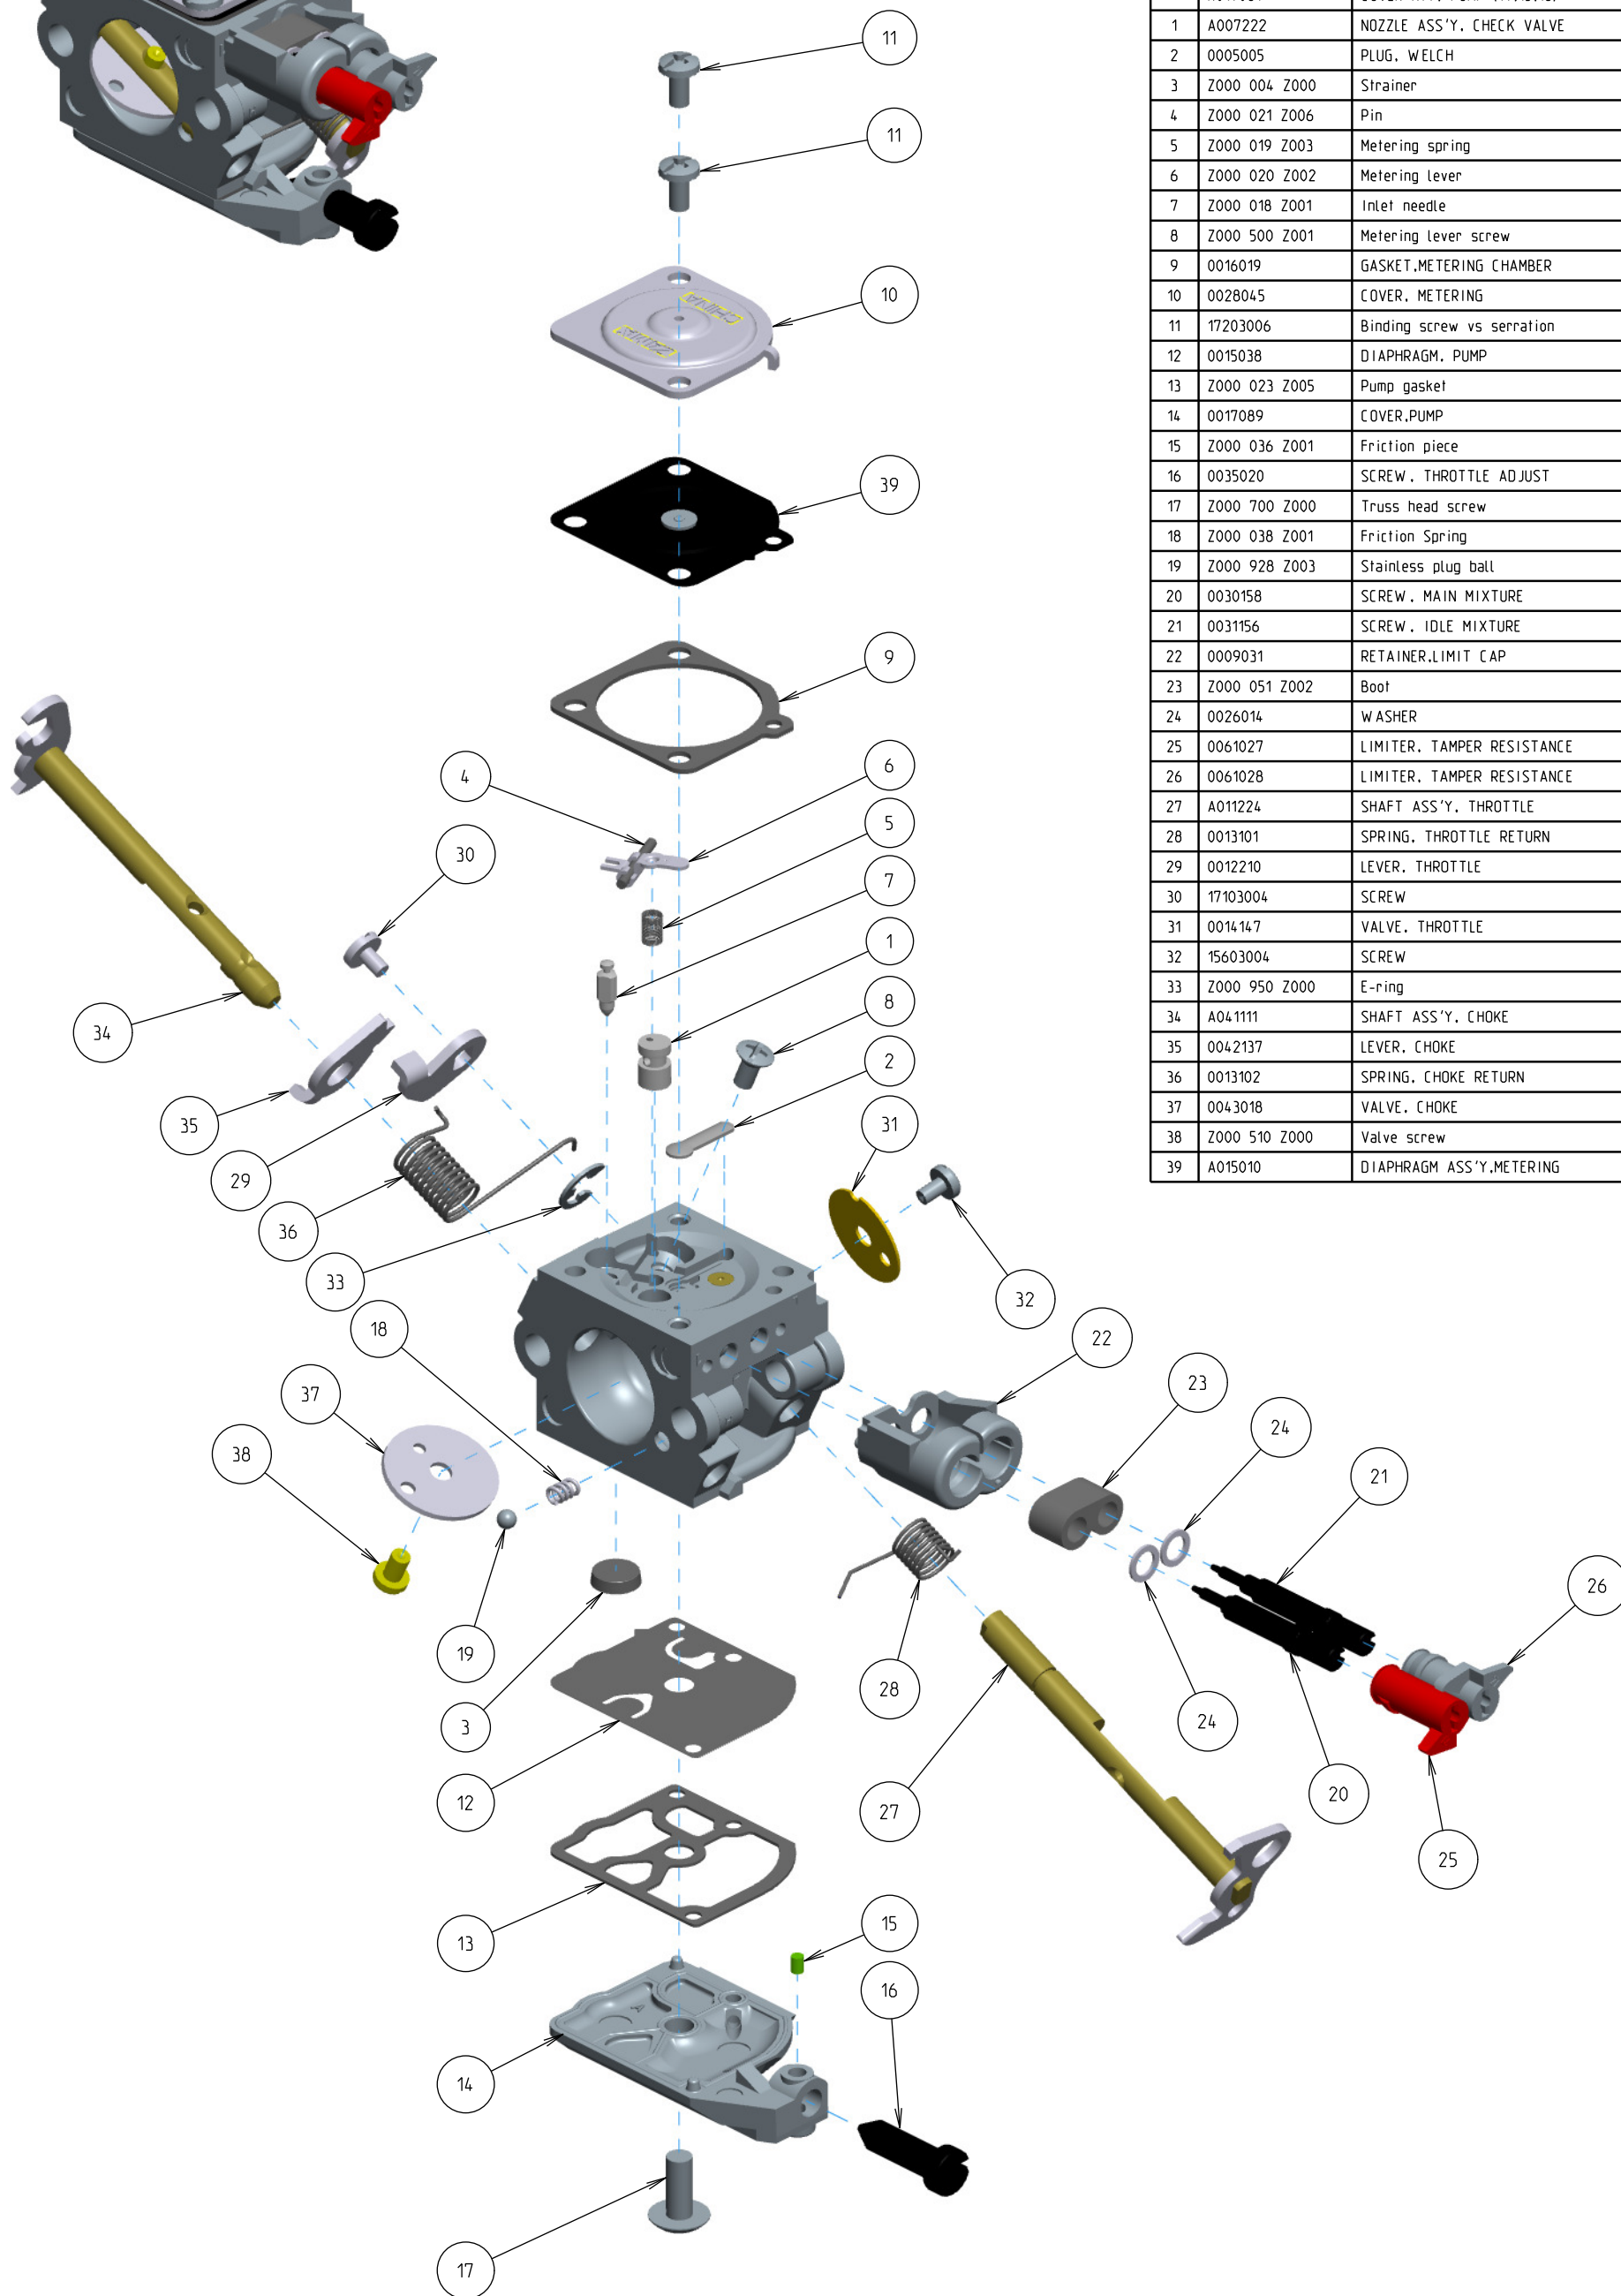

Z026-120-0612-A

ITEM	ZAMA PART NR.	DESCRIPTION
	Z026-120-0612-A	CARBURETOR ASSEMBLY
	Z000 001 K038	REBUILD KIT (2.3.4.5.6.7.9.12.13.39)
	GND-27	GASKET & DIAPHRAGM KIT (9.12.13.39)
	K017081	COVER KIT, PUMP (14.15.16)
1	A007222	NOZZLE ASS'Y, CHECK VALVE
2	0005005	PLUG, WELCH
3	Z000 004 Z000	Strainer
4	Z000 021 Z006	Pin
5	Z000 019 Z003	Metering spring
6	Z000 020 Z002	Metering lever
7	Z000 018 Z001	Inlet needle
8	Z000 500 Z001	Metering lever screw
9	0016019	GASKET,METERING CHAMBER
10	0028045	COVER, METERING
11	17203006	Binding screw vs serration
12	0015038	DIAPHRAGM, PUMP
13	Z000 023 Z005	Pump gasket
14	0017089	COVER,PUMP
15	Z000 036 Z001	Friction piece
16	0035020	SCREW, THROTTLE ADJUST
17	Z000 700 Z000	Truss head screw
18	Z000 038 Z001	Friction Spring
19	Z000 928 Z003	Stainless plug ball
20	0030158	SCREW, MAIN MIXTURE
21	0031156	SCREW, IDLE MIXTURE
22	0009031	RETAINER,LIMIT CAP
23	Z000 051 Z002	Boot
24	0026014	WASHER
25	0061027	LIMITER, TAMPER RESISTANCE
26	0061028	LIMITER, TAMPER RESISTANCE
27	A011224	SHAFT ASS'Y, THROTTLE
28	0013101	SPRING, THROTTLE RETURN
29	0012210	LEVER, THROTTLE
30	17103004	SCREW
31	0014147	VALVE, THROTTLE
32	15603004	SCREW
33	Z000 950 Z000	E-ring
34	A041111	SHAFT ASS'Y, CHOKE
35	0042137	LEVER, CHOKE
36	0013102	SPRING, CHOKE RETURN
37	0043018	VALVE, CHOKE
38	Z000 510 Z000	Valve screw
39	A015010	DIAPHRAGM ASS'Y,METERING