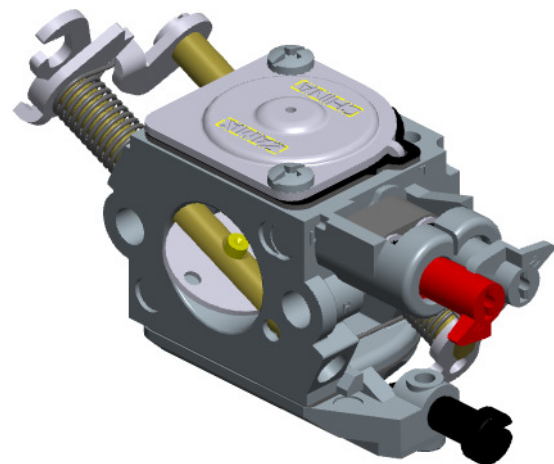

Z026-120-0612-A

ITEM	ZAMA PART NR.	DESCRIPTION
	Z026-120-0612-A	CARBURETOR ASSEMBLY
	Z000 001 K038	REBUILD KIT (2.3.4.5.6.7.9.12.13.39)
	GND-27	GASKET & DIAPHRAGM KIT (9.12.13.39)
	K017081	COVER KIT, PUMP (14.15.16)
1	A007222	NOZZLE ASS'Y, CHECK VALVE
2	0005005	PLUG, WELCH
3	Z000 004 Z000	Strainer
4	Z000 021 Z006	Pin
5	Z000 019 Z003	Metering spring
6	Z000 020 Z002	Metering lever
7	Z000 018 Z001	Inlet needle
8	Z000 500 Z001	Metering lever screw
9	0016019	GASKET,METERING CHAMBER
10	0028045	COVER, METERING
11	17203006	Binding screw vs serration
12	0015038	DIAPHRAGM, PUMP
13	Z000 023 Z005	Pump gasket
14	0017089	COVER,PUMP
15	Z000 036 Z001	Friction piece
16	0035020	SCREW, THROTTLE ADJUST
17	Z000 700 Z000	Truss head screw
18	Z000 038 Z001	Friction Spring
19	Z000 928 Z003	Stainless plug ball
20	0030158	SCREW, MAIN MIXTURE
21	0031156	SCREW, IDLE MIXTURE
22	0009031	RETAINER,LIMIT CAP
23	Z000 051 Z002	Boot
24	0026014	WASHER
25	0061027	LIMITER, TAMPER RESISTANCE
26	0061028	LIMITER, TAMPER RESISTANCE
27	A011224	SHAFT ASS'Y, THROTTLE
28	0013101	SPRING, THROTTLE RETURN
29	0012210	LEVER, THROTTLE
30	17103004	SCREW
31	0014147	VALVE, THROTTLE
32	15603004	SCREW
33	Z000 950 Z000	E-ring
34	A041111	SHAFT ASS'Y, CHOKE
35	0042137	LEVER, CHOKE
36	0013102	SPRING, CHOKE RETURN
37	0043018	VALVE, CHOKE
38	Z000 510 Z000	Valve screw
39	A015010	DIAPHRAGM ASS'Y,METERING