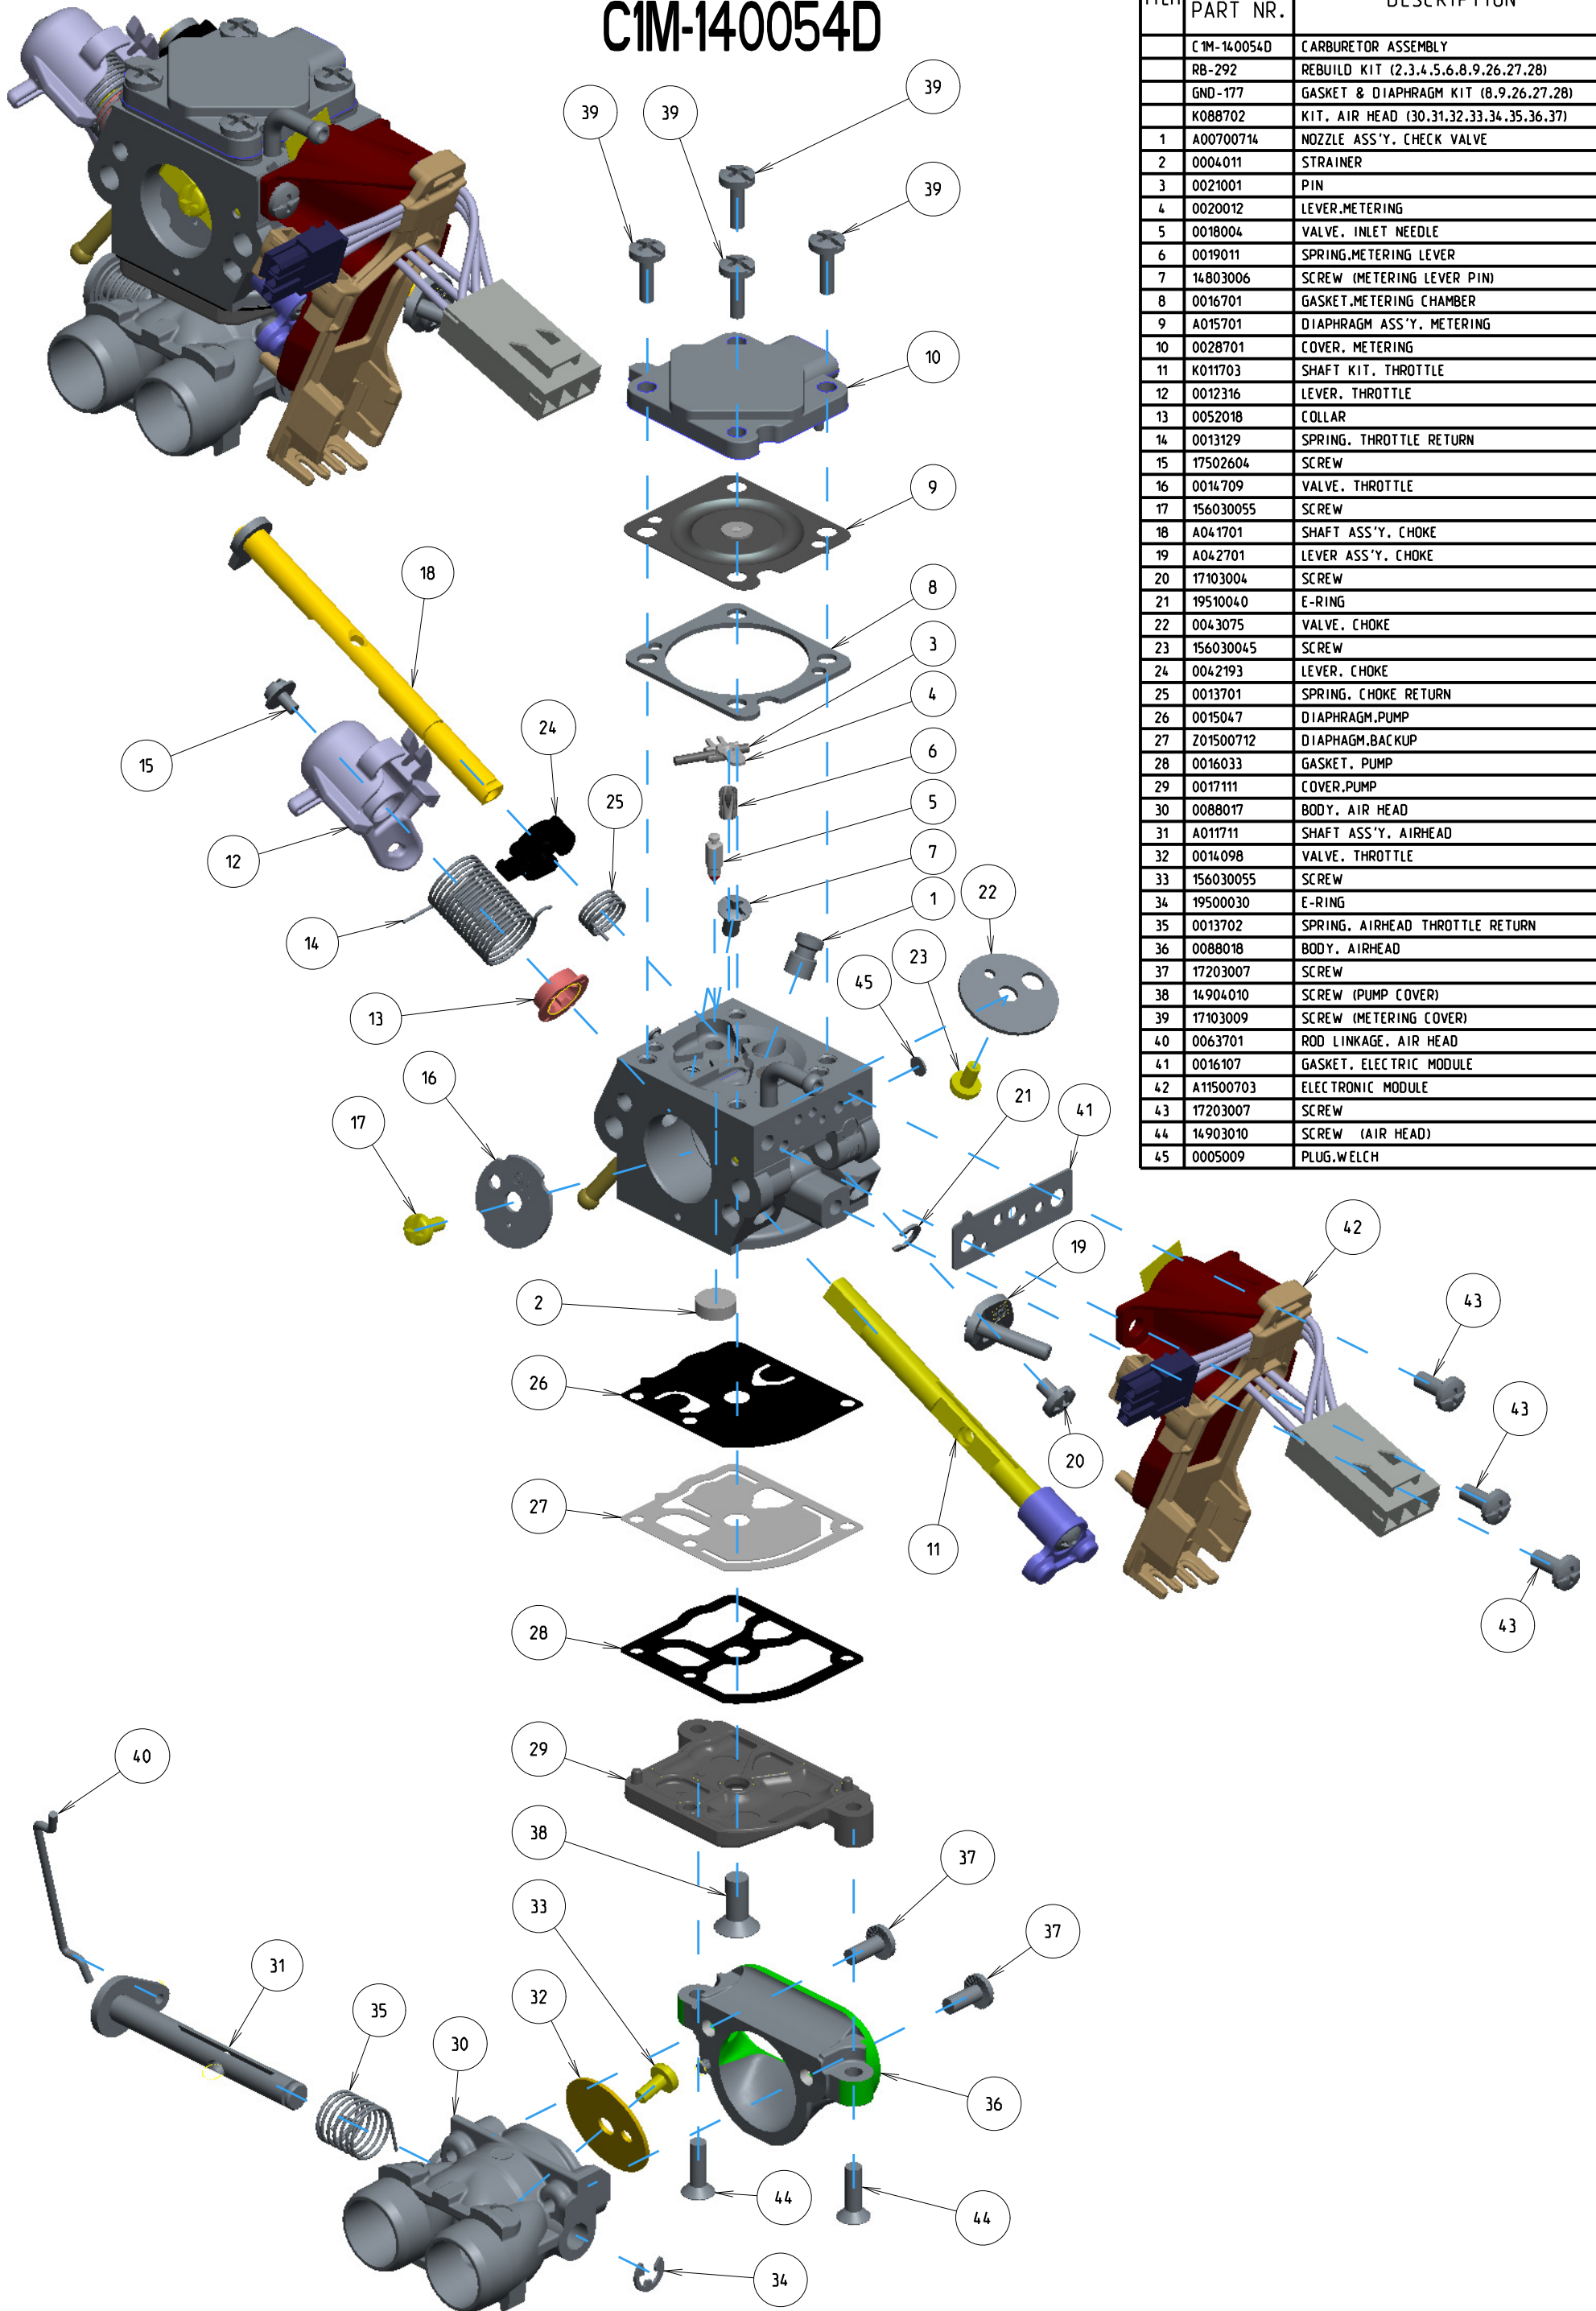

C1M-140054D

ITEM	ZAMA PART NR.	DESCRIPTION
	C1M-140054D	CARBURETOR ASSEMBLY
	RB-292	REBUILD KIT (2.3.4.5.6.8.9.26.27.28)
	GND-177	GASKET & DIAPHRAGM KIT (8.9.26.27.28)
	K088702	KIT, AIR HEAD (30.31.32.33.34.35.36.37)
1	A00700714	NOZZLE ASS'Y, CHECK VALVE
2	0004011	STRAINER
3	0021001	PIN
4	0020012	LEVER,METERING
5	0018004	VALVE, INLET NEEDLE
6	0019011	SPRING,METERING LEVER
7	14803006	SCREW (METERING LEVER PIN)
8	0016701	GASKET,METERING CHAMBER
9	A015701	DIAPHRAGM ASS'Y, METERING
10	0028701	COVER, METERING
11	K011703	SHAFT KIT, THROTTLE
12	0012316	LEVER, THROTTLE
13	0052018	COLLAR
14	0013129	SPRING, THROTTLE RETURN
15	17502604	SCREW
16	0014709	VALVE, THROTTLE
17	156030055	SCREW
18	A041701	SHAFT ASS'Y, CHOKE
19	A042701	LEVER ASS'Y, CHOKE
20	17103004	SCREW
21	19510040	E-RING
22	0043075	VALVE, CHOKE
23	156030045	SCREW
24	0042193	LEVER, CHOKE
25	0013701	SPRING, CHOKE RETURN
26	0015047	DIAPHRAGM,PUMP
27	Z01500712	DIAPHRAGM,BACKUP
28	0016033	GASKET, PUMP
29	0017111	COVER,PUMP
30	0088017	BODY, AIR HEAD
31	A011711	SHAFT ASS'Y, AIRHEAD
32	0014098	VALVE, THROTTLE
33	156030055	SCREW
34	19500030	E-RING
35	0013702	SPRING, AIRHEAD THROTTLE RETURN
36	0088018	BODY, AIRHEAD
37	17203007	SCREW
38	14904010	SCREW (PUMP COVER)
39	17103009	SCREW (METERING COVER)
40	0063701	ROD LINKAGE, AIR HEAD
41	0016107	GASKET, ELECTRIC MODULE
42	A11500703	ELECTRONIC MODULE
43	17203007	SCREW
44	14903010	SCREW (AIR HEAD)
45	0005009	PLUG,WELCH