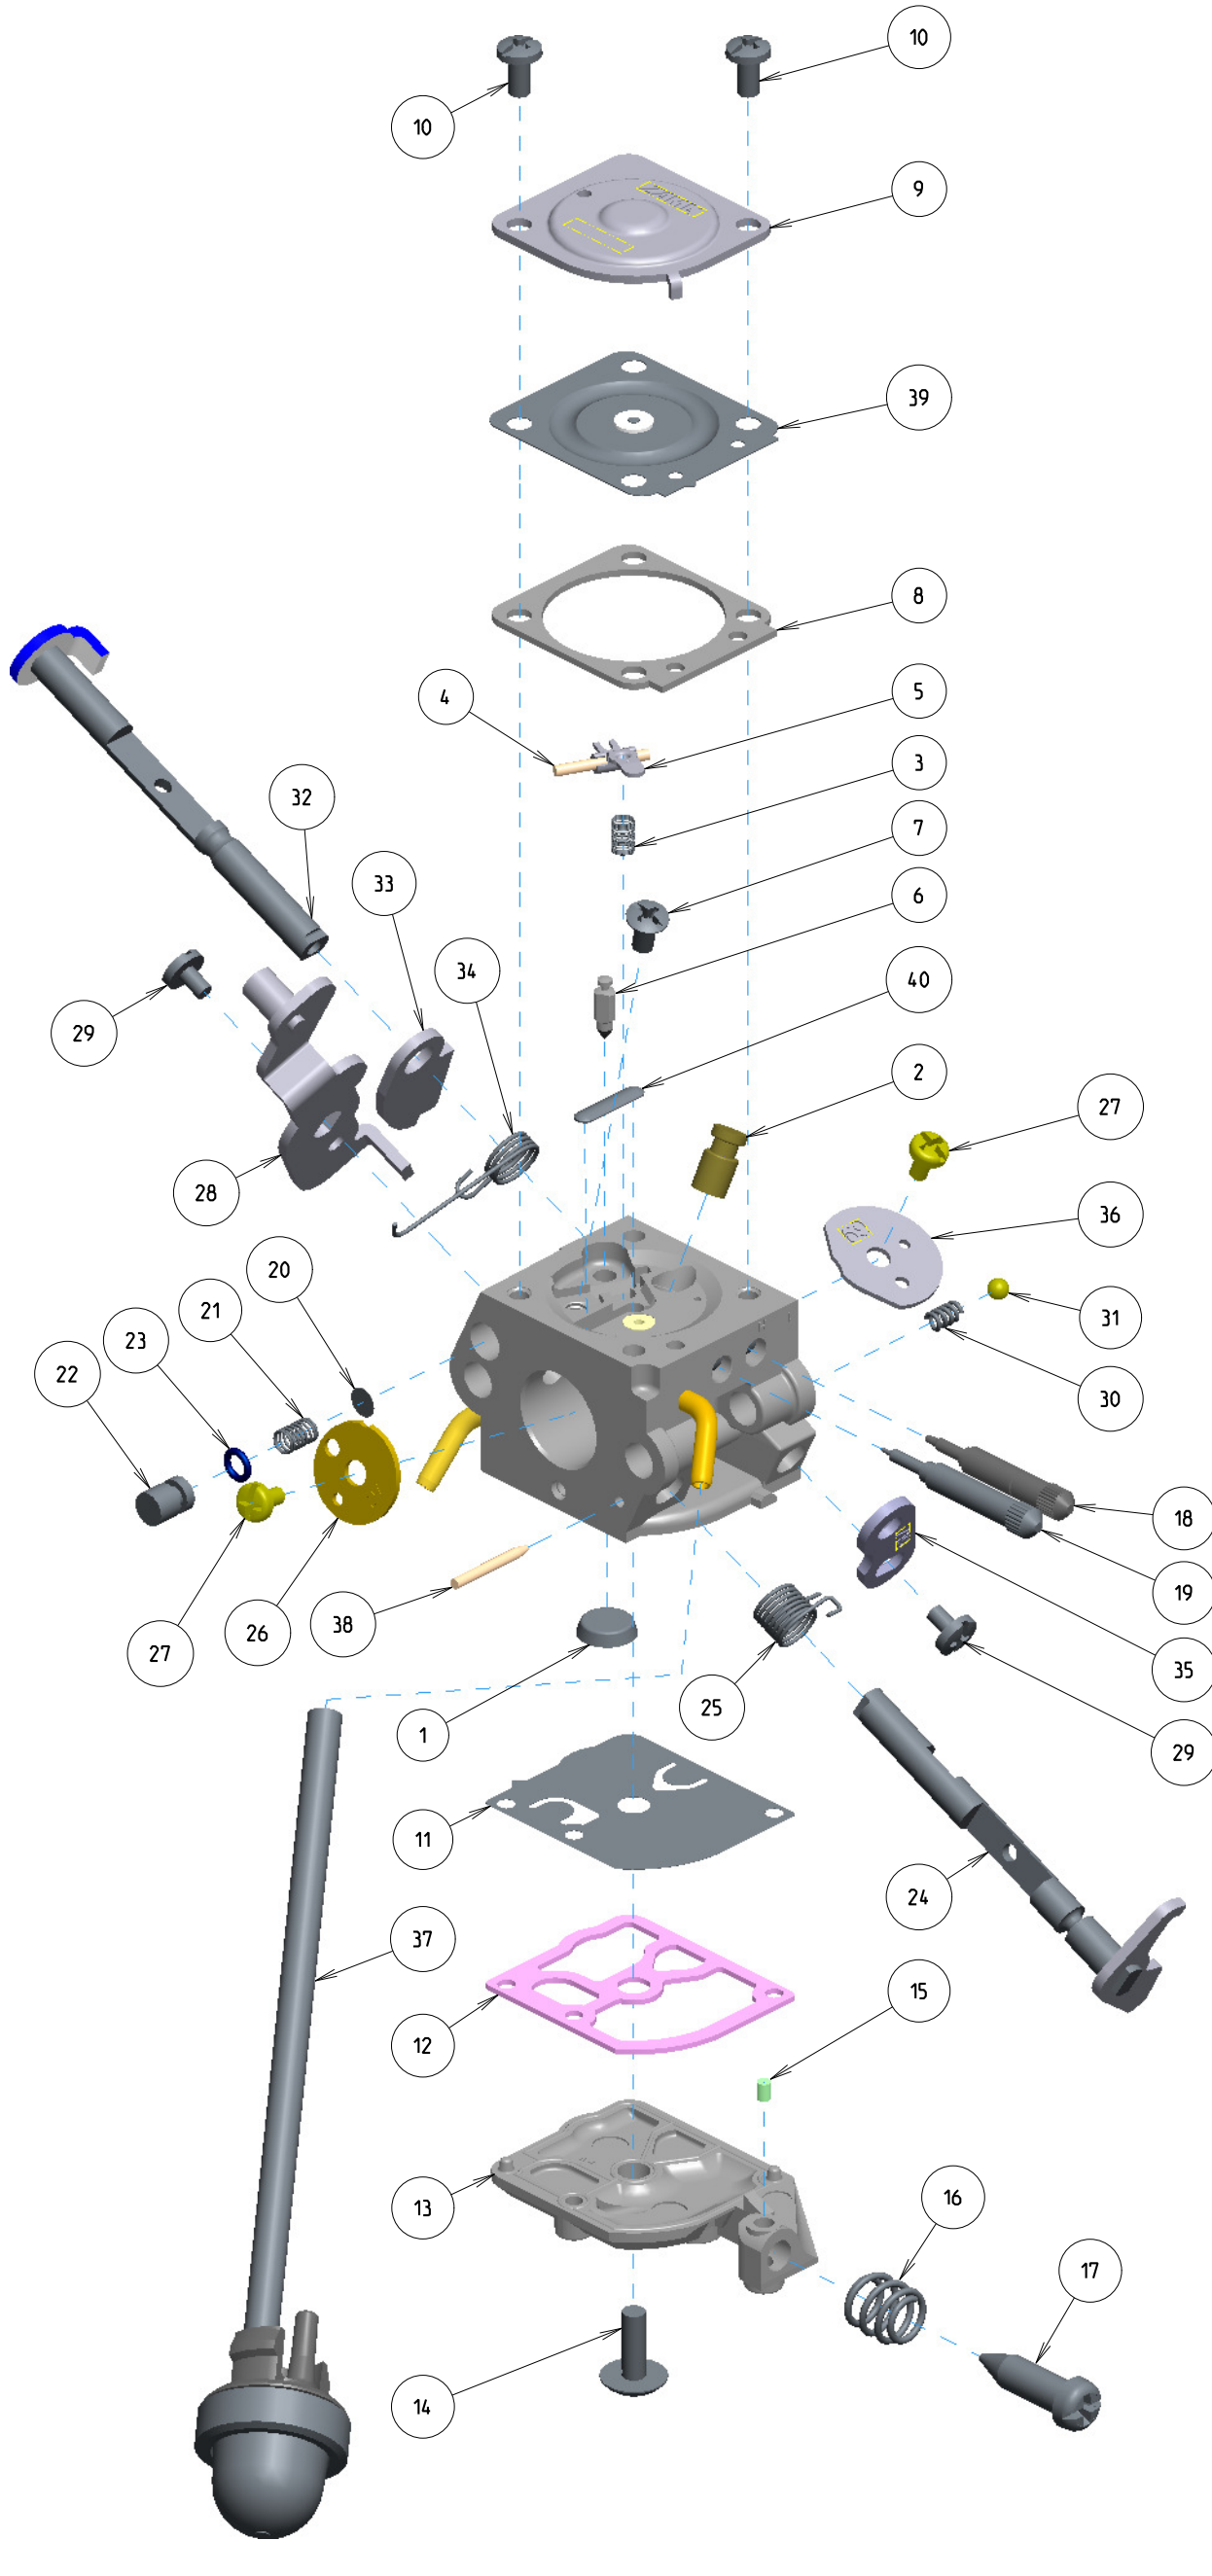

C1M-200061A

ITEM	ZAMA PART NR.	DESCRIPTION
	C1M-200061A	CARBURETOR ASSEMBLY
	RB-129	REBUILD KIT (1.3.4.5.6.8.11.12.39.40)
	GND-70	GASKET & DIAPHRAGM KIT (8.11.12.39)
1	0004035	STRAINER
2	A00700716	NOZZLE ASS'Y. CHECK VALVE
3	0019012	SPRING. METERING LEVER
4	0021001	PIN
5	0020012	LEVER.METERING
6	Z01800029	VALVE. INLET NEEDLE
7	14803006	SCREW (METERING LEVER PIN)
8	0016035	GASKET.METERING CHAMBER
9	0028049	COVER. METERING
10	17203006	SCREW (WITH SERRATION)
11	0015047	DIAPHRAGM.PUMP
12	0016047	GASKET. PUMP
13	0017091	COVER.PUMP
14	17004010	SCREW (PUMP COVER)
15	0036001	PIECE. FRICTION
16	0029033	SPRING. TAS
17	Z03500703	SCREW. THROTTLE ADJUST
18	0030197	SCREW .MAIN MIXTURE
19	Z03100713	SCREW. IDLE MIXTURE
20	0004002	STRAINER
21	0054065	SPRING. PLUNGER RETURN
22	Z05300703	PLUNGER
23	195703010	O-RING
24	A01100729	SHAFT ASSY. THROTTLE
25	0013018	SPRING. THROTTLE RETURN
26	Z01400713	VALVE. THROTTLE
27	156030045	SCREW
28	A01200703	LEVER ASS'Y. THROTTLE
29	17103004	SCREW
30	0038001	SPRING. FRICTION
31	19290030	BALL. STEEL
32	A04100709	SHAFT ASS'Y. CHOKE
33	0042130	LEVER. CHOKE
34	Z01300716	SPRING. CHOKE RETURN
35	Z04200719	LEVER. CHOKE
36	0043069	VALVE. CHOKE
37	K056703	PRIMER KIT. EXTERNAL
38	Z02100703	PIN
39	A015019	DIAPHRAGM ASS'Y. METERING
40	0005004	PLUG. WELCH