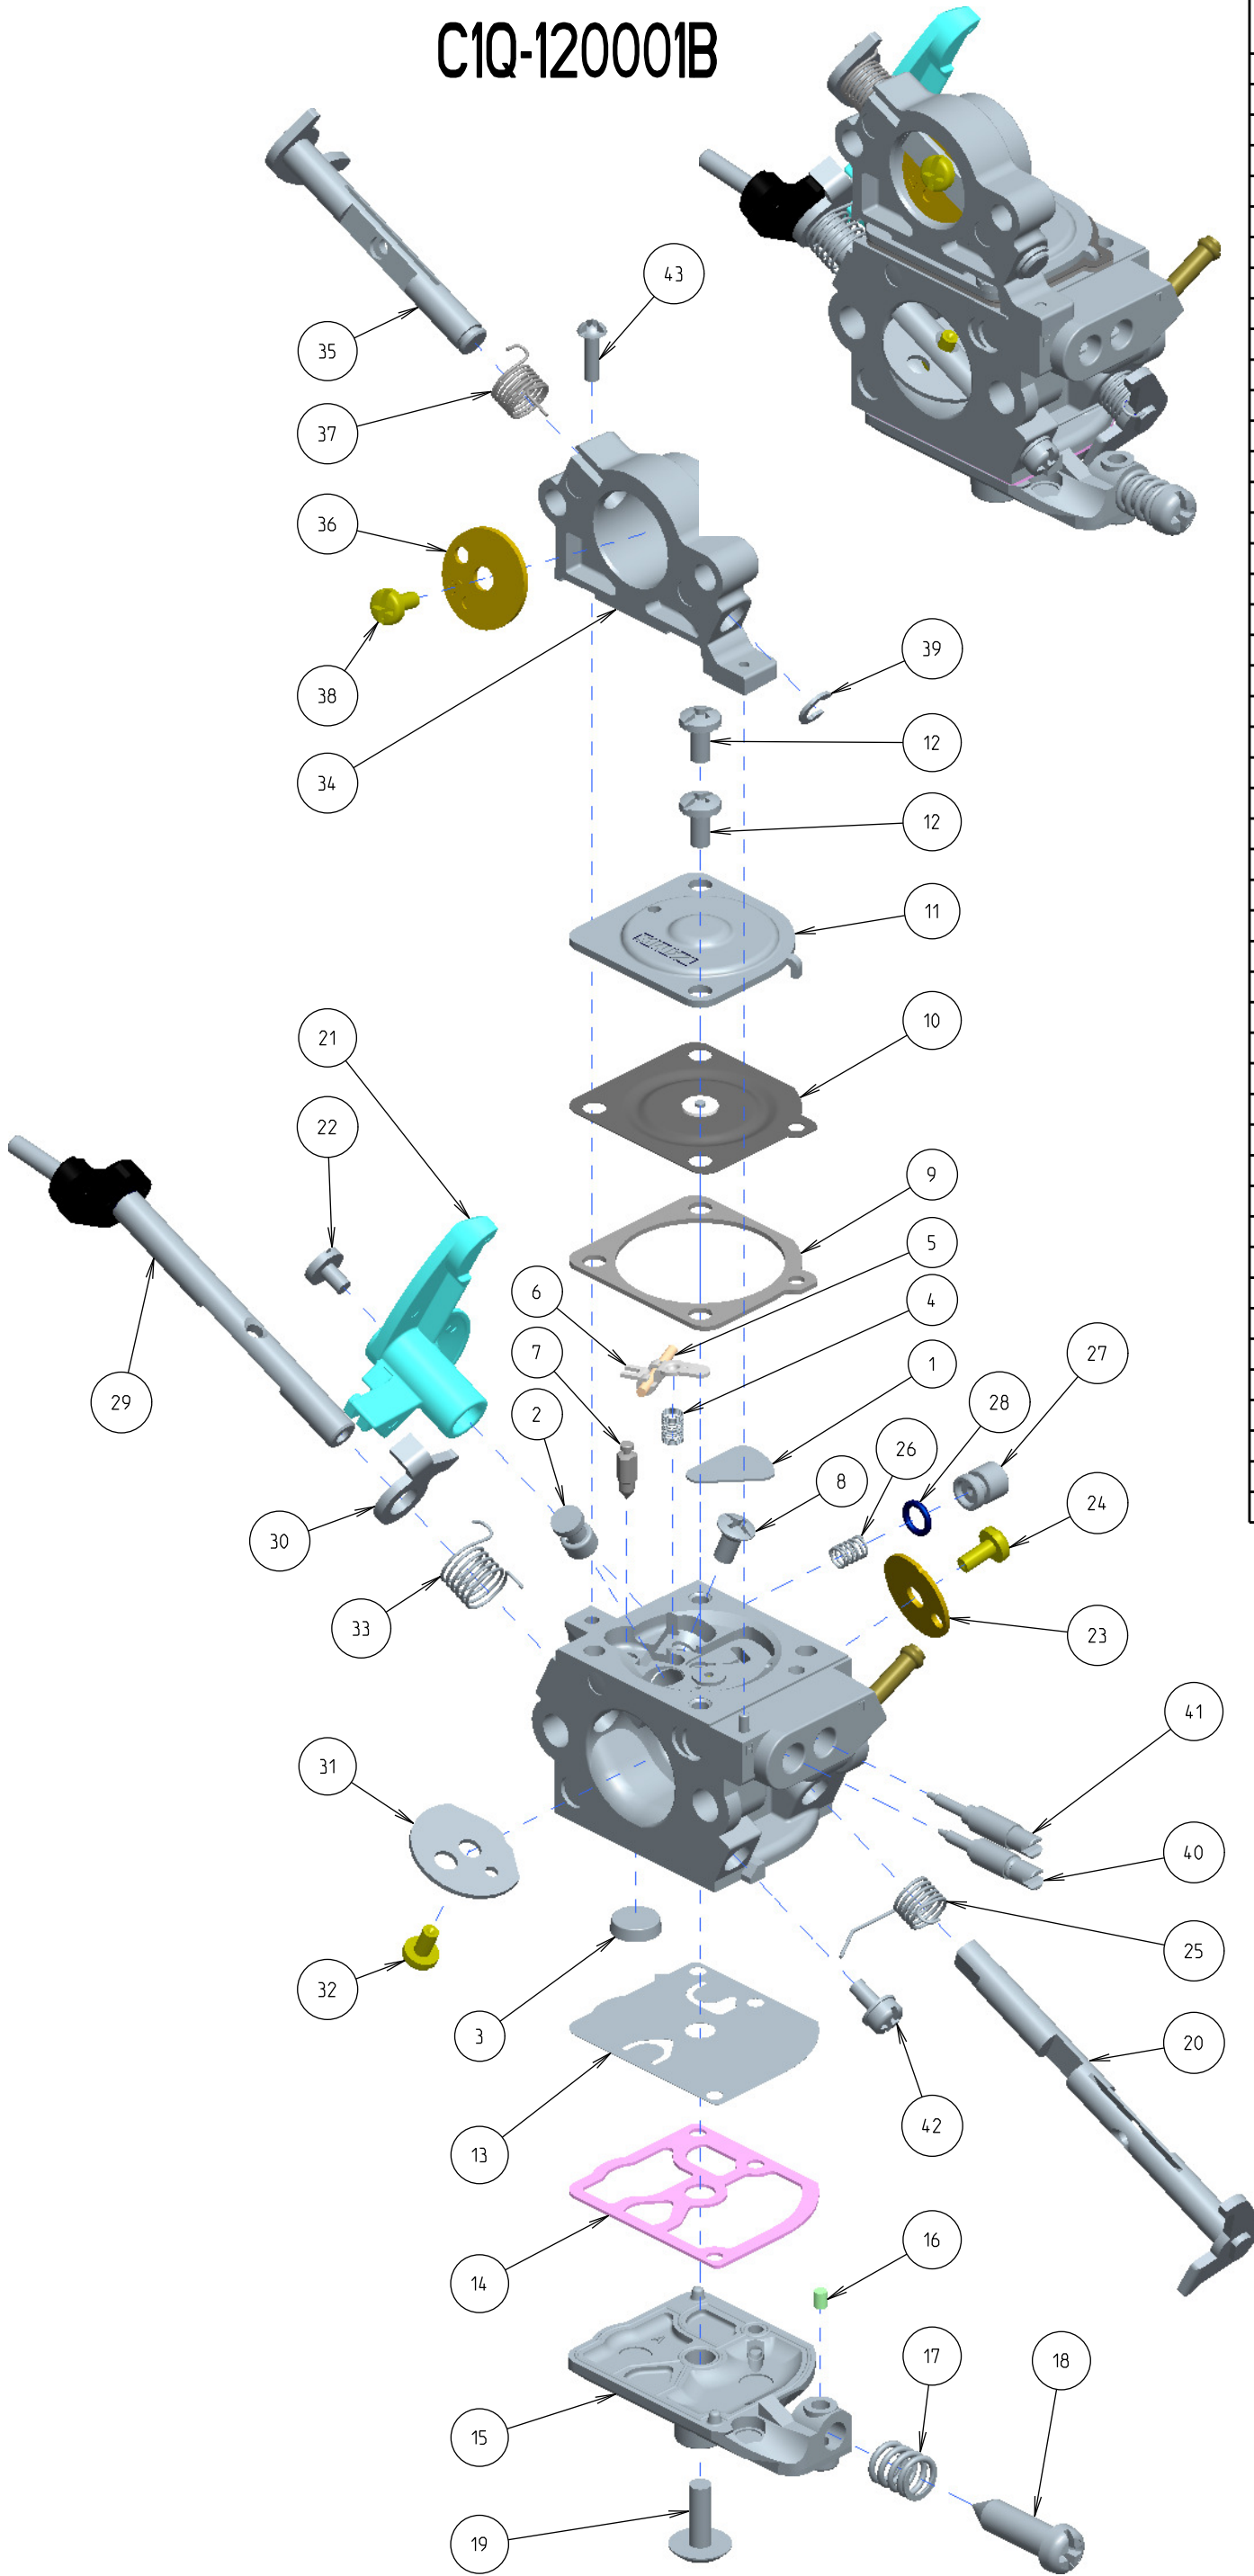

C1Q-120001B

ITEM	ZAMA PART NR.	DESCRIPTION
	C1Q-120001B	CARBURETOR ASSEMBLY
	RB-50	REBUILD KIT (1,3,4,5,6,7,9,10,13,14)
	GND-35	GASKET & DIAPHRAGM KIT (9,10,13,14)
	K017036	COVER KIT, PUMP (15,16,17,18)
	K08800012	AIR HEAD KIT (34,35,36,37,38,39)
1	0005010	PLUG, WELCH
2	A00700321	NOZZLE ASS'Y, CHECK VALVE
3	0004011	STRAINER
4	0019009	SPRING, METERING LEVER
5	0021001	PIN
6	0020012	LEVER, METERING
7	0018004	VALVE, INLET NEEDLE
8	14803006	SCREW (METERING LEVER PIN)
9	0016019	GASKET, METERING CHAMBER
10	A015010	DIAPHRAGM ASS'Y, METERING
11	0028015	COVER, METERING
12	17203006	SCREW (WITH SERRATION)
13	0015050	DIAPHRAGM, PUMP
14	0016033	GASKET, PUMP
15	0017025	COVER, PUMP
16	0036001	PIECE, FRICTION
17	0029007	SPRING, ADJUST SCREW
18	0035033	SCREW, THROTTLE ADJUST
19	17004010	SCREW (PUMP COVER)
20	A01100314	SHAFT, ASS'Y THROTTLE
21	0012364	LEVER, THROTTLE
22	17103004	SCREW
23	Z01400184	VALVE, THROTTLE
24	156030055	SCREW
25	0013078	SPRING, THROTTLE RETURN
26	0054057	SPRING
27	0053065	PLUNGER
28	195703510	O-RING
29	A04100161	SHAFT ASS'Y, CHOKE
30	0042218	LEVER, CHOKE
31	Z04300097	VALVE, CHOKE
32	156030045	SCREW
33	Z01300194	SPRING, CHOKE RETURN
34	Z08800020	BODY, AIR HEAD
35	A01100315	SHAFT ASS'Y, AIR HEAD
36	0014167	VALVE, THROTTLE
37	Z01300195	SPRING, AIR HEAD RETURN
38	156030055	SCREW
39	19510040	E-RING
40	Z03000305	SCREW, MAIN MIXTURE
41	Z03100310	SCREW, IDLE MIXTURE
42	16503006	SCREW (WITH PLAIN WASHER)
43	170026080	SCREW