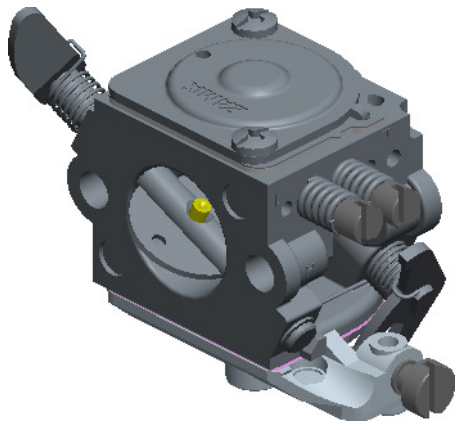

# C1Q-DM10B

ITEM	ZAMA PART NR.	DESCRIPTION
	C1Q-DM10B	CARBURETOR ASSEMBLY
	RB-72	REBUILD KIT (1,3,4,5,6,8,11,12,30,31)
	GND-35	GASKET & DIAPHRAGM KIT (8,11,12,30)
	K017024	COVER KIT, PUMP (13,14,15)
1	0004011	STRAINER
2	A007204	NOZZLE ASS'Y, CHECK VALVE
3	0021001	PIN
4	0019002	SPRING, METERING LEVER
5	0020012	LEVER, METERING
6	0018004	VALVE, INLET NEEDLE
7	14803006	SCREW (METERING LEVER PIN)
8	0016019	GASKET, METERING CHAMBER
9	0028022	COVER, METERING
10	17203006	SCREW (WITH SERRATION)
11	0015050	DIAPHRAGM, PUMP
12	0016033	GASKET, PUMP
13	0017025	COVER, PUMP
14	0036001	PIECE, FRICTION
15	0035011	SCREW, THROTTLE ADJUST
16	17004010	SCREW (PUMP COVER)
17	0029005	SPRING, ADJUST SCREW
18	0030144	SCREW, MAIN MIXTURE
19	0031167	SCREW, IDLE MIXTURE
20	A041076	SHAFT ASS'Y, CHOKE
21	19500025	E-RING
22	0043027	VALVE, CHOKE
23	156030045	SCREW
24	A011146	SHAFT ASS'Y, THROTTLE
25	0014004	VALVE, THROTTLE
26	156030004	SCREW
27	19500030	E-RING
28	0013066	SPRING, CHOKE RETURN
29	0013016	SPRING, THROTTLE RETURN
30	A015010	DIAPHRAGM ASS'Y METERING
31	0005004	PLUG, WELCH