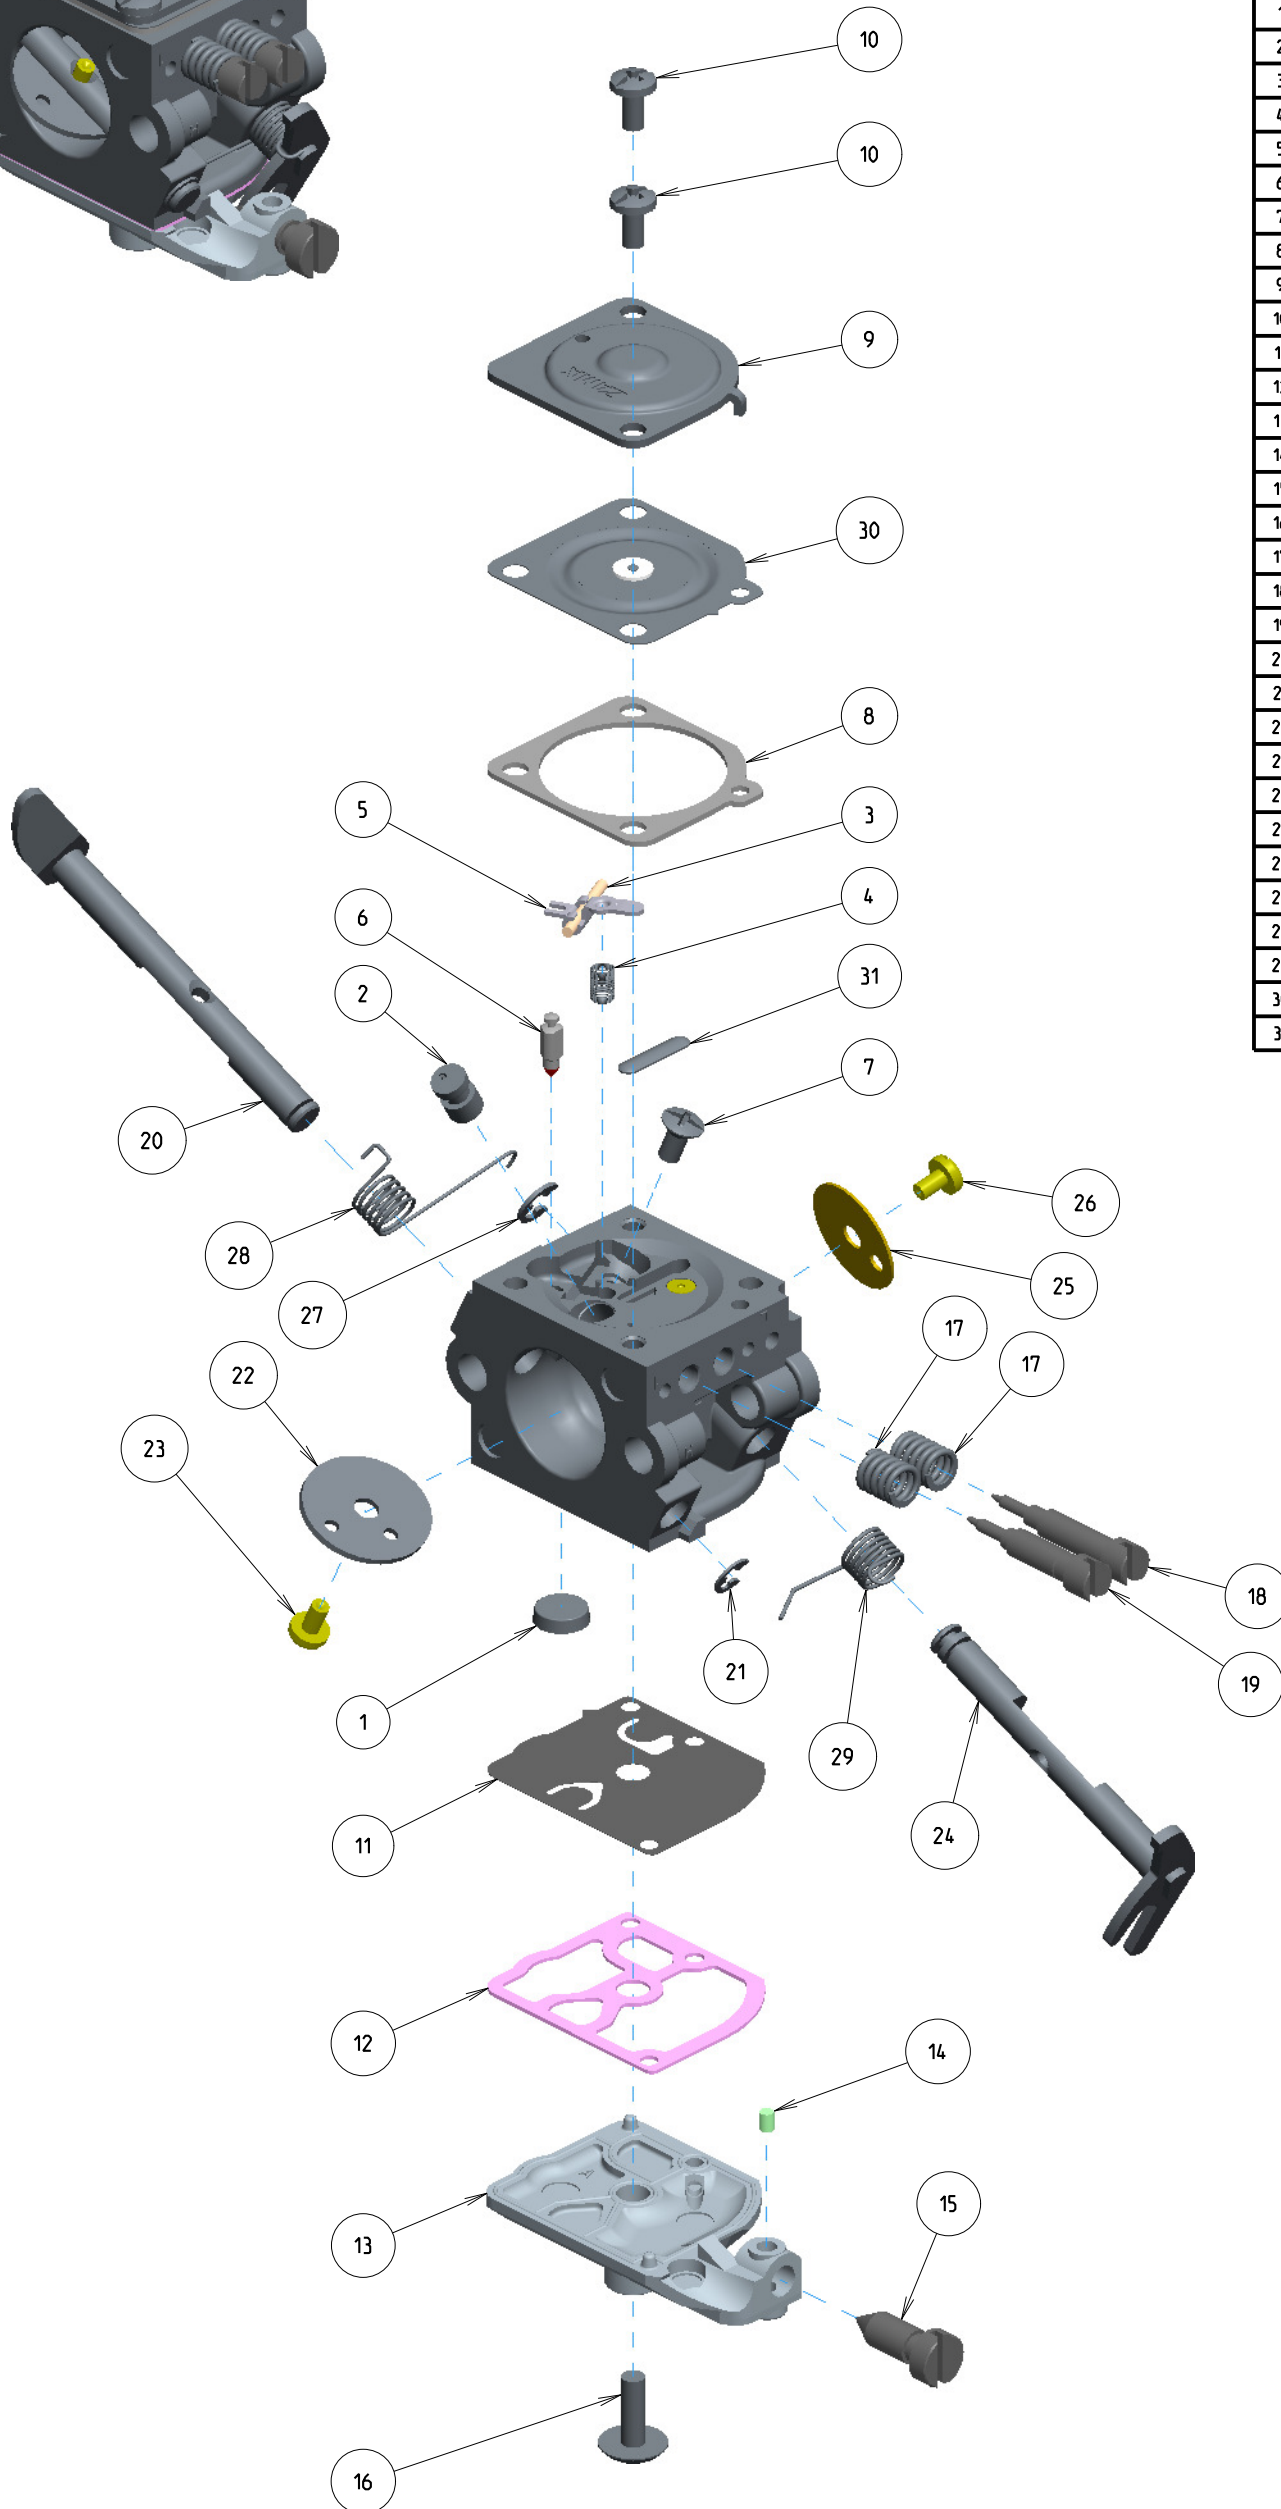

# C1Q-DM10B

ITEM	ZAMA PART NR.	DESCRIPTION
	C1Q-DM10B	CARBURETOR ASSEMBLY
	RB-72	REBUILD KIT (1,3,4,5,6,8,11,12,30,31)
	GND-35	GASKET & DIAPHRAGM KIT (8,11,12,30)
	K017024	COVER KIT, PUMP (13,14,15)
1	0004011	STRAINER
2	A007204	NOZZLE ASS'Y, CHECK VALVE
3	0021001	PIN
4	0019002	SPRING, METERING LEVER
5	0020012	LEVER, METERING
6	0018004	VALVE, INLET NEEDLE
7	14803006	SCREW (METERING LEVER PIN)
8	0016019	GASKET, METERING CHAMBER
9	0028022	COVER, METERING
10	17203006	SCREW (WITH SERRATION)
11	0015050	DIAPHRAGM, PUMP
12	0016033	GASKET, PUMP
13	0017025	COVER, PUMP
14	0036001	PIECE, FRICTION
15	0035011	SCREW, THROTTLE ADJUST
16	17004010	SCREW (PUMP COVER)
17	0029005	SPRING, ADJUST SCREW
18	0030144	SCREW, MAIN MIXTURE
19	0031167	SCREW, IDLE MIXTURE
20	A041076	SHAFT ASS'Y, CHOKE
21	19500025	E-RING
22	0043027	VALVE, CHOKE
23	156030045	SCREW
24	A011146	SHAFT ASS'Y, THROTTLE
25	0014004	VALVE, THROTTLE
26	156030004	SCREW
27	19500030	E-RING
28	0013066	SPRING, CHOKE RETURN
29	0013016	SPRING, THROTTLE RETURN
30	A015010	DIAPHRAGM ASS'Y METERING
31	0005004	PLUG, WELCH