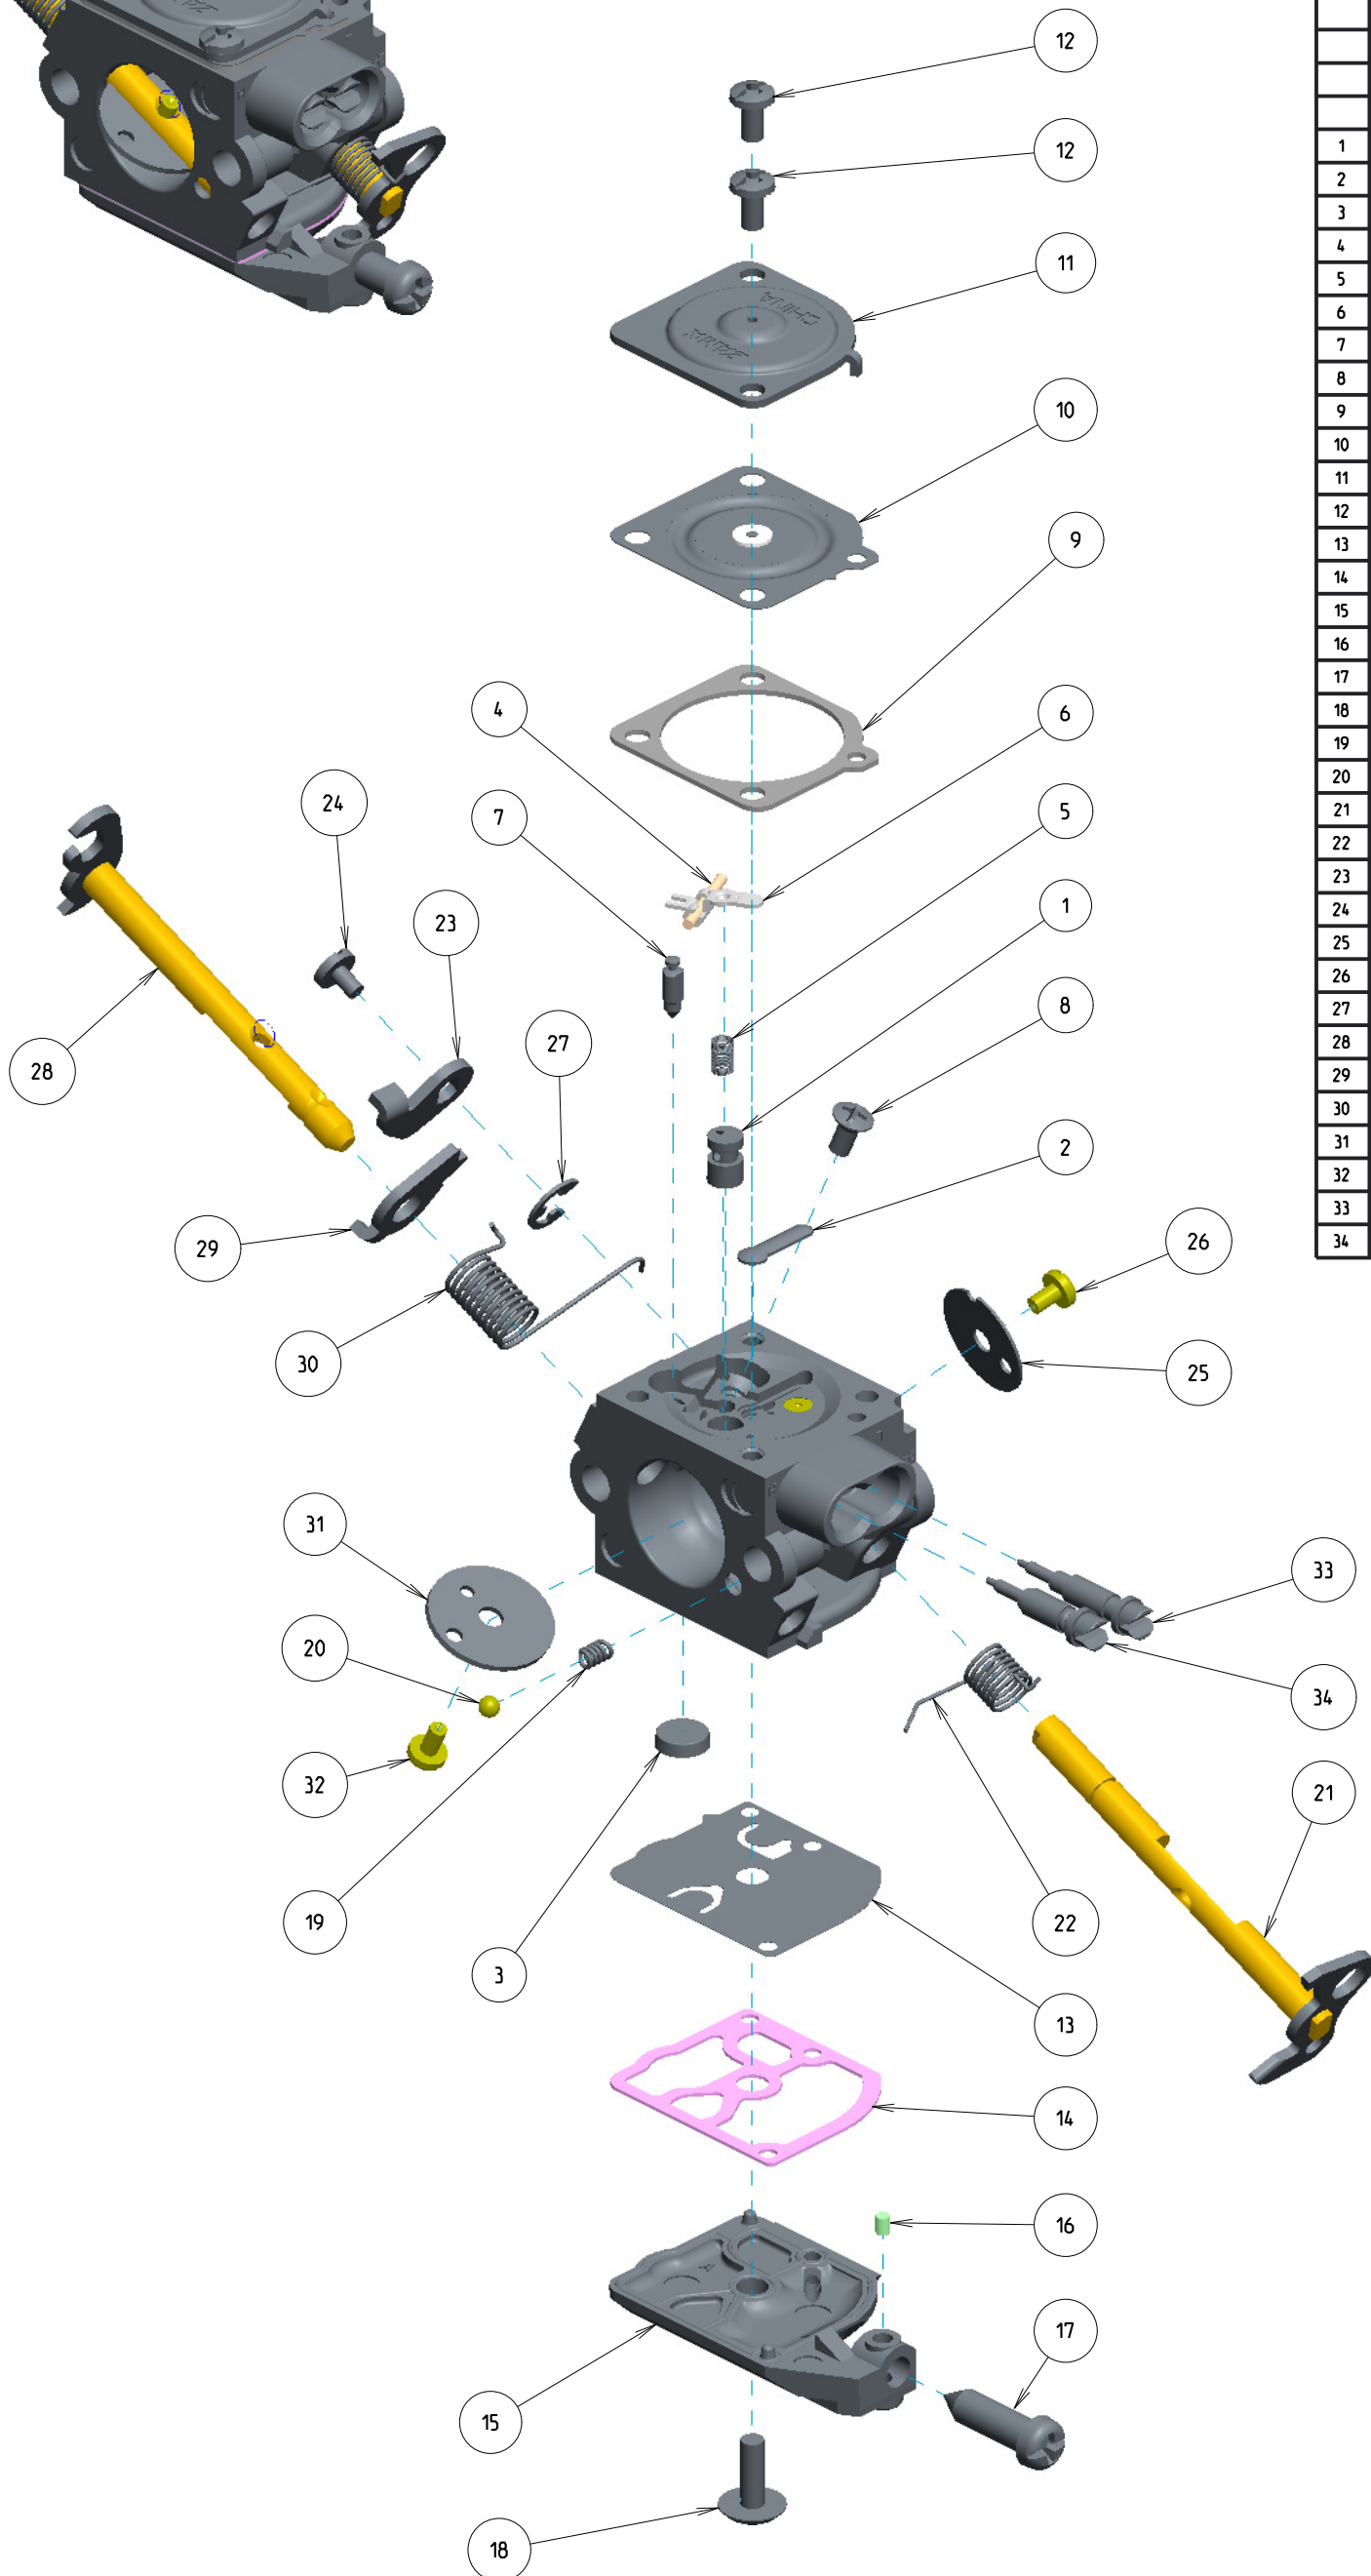

C1Q-DM19A

ITEM	ZAMA PART NR.	DESCRIPTION
	C1Q-DM19A	CARBURETOR ASSEMBLY
	RB-200	REBUILD KIT (3.4.5.6.7.8.9.10.13.14)
	GND-117	GASKET & DIAPHRAGM KIT (9.10.13.14)
	K017703	COVER KIT, PUMP (15.16.17)
	KA11012	THROTTLE KIT (21.22.23.24.25.26.27)
	KA41012	CHOKE KIT (19.20.28.29.30.31.32)
1	A007222	NOZZLE ASS'Y, CHECK VALVE
2	0005005	PLUG, WELCH
3	0004011	STRAINER
4	0021001	PIN
5	0019002	SPRING, METERING LEVER
6	0020012	LEVER, METERING
7	0018004	VALVE, INLET NEEDLE
8	14803006	SCREW
9	0016019	GASKET, METERING CHAMBER
10	A015047	DIAPHRAGM ASS'Y, METERING
11	0028045	COVER, METERING
12	17203006	SCREW (WITH SERRATION)
13	0015703	DIAPHRAGM, PUMP
14	0016033	GASKET, PUMP
15	0017089	COVER, PUMP
16	0036001	PIECE, FRICTION
17	0035033	SCREW, THROTTLE ADJUST
18	17004010	SCREW (PUMP COVER)
19	0038001	SPRING, FRICTION
20	19290030	BALL, STEEL
21	A011224	SHAFT ASS'Y, THROTTLE
22	0013101	SPRING, THROTTLE RETURN
23	0012210	LEVER, THROTTLE
24	17103004	SCREW
25	0014147	VALVE, THROTTLE
26	15603004	SCREW
27	19500040	E-RING
28	A041111	SHAFT ASS'Y, CHOKE
29	0042137	LEVER, CHOKE
30	0013102	SPRING, CHOKE RETURN
31	0043018	VALVE, CHOKE
32	156030045	SCREW
33	0031704	SCREW, IDLE MIXTURE
34	0030702	SCREW, MAIN MIXTURE