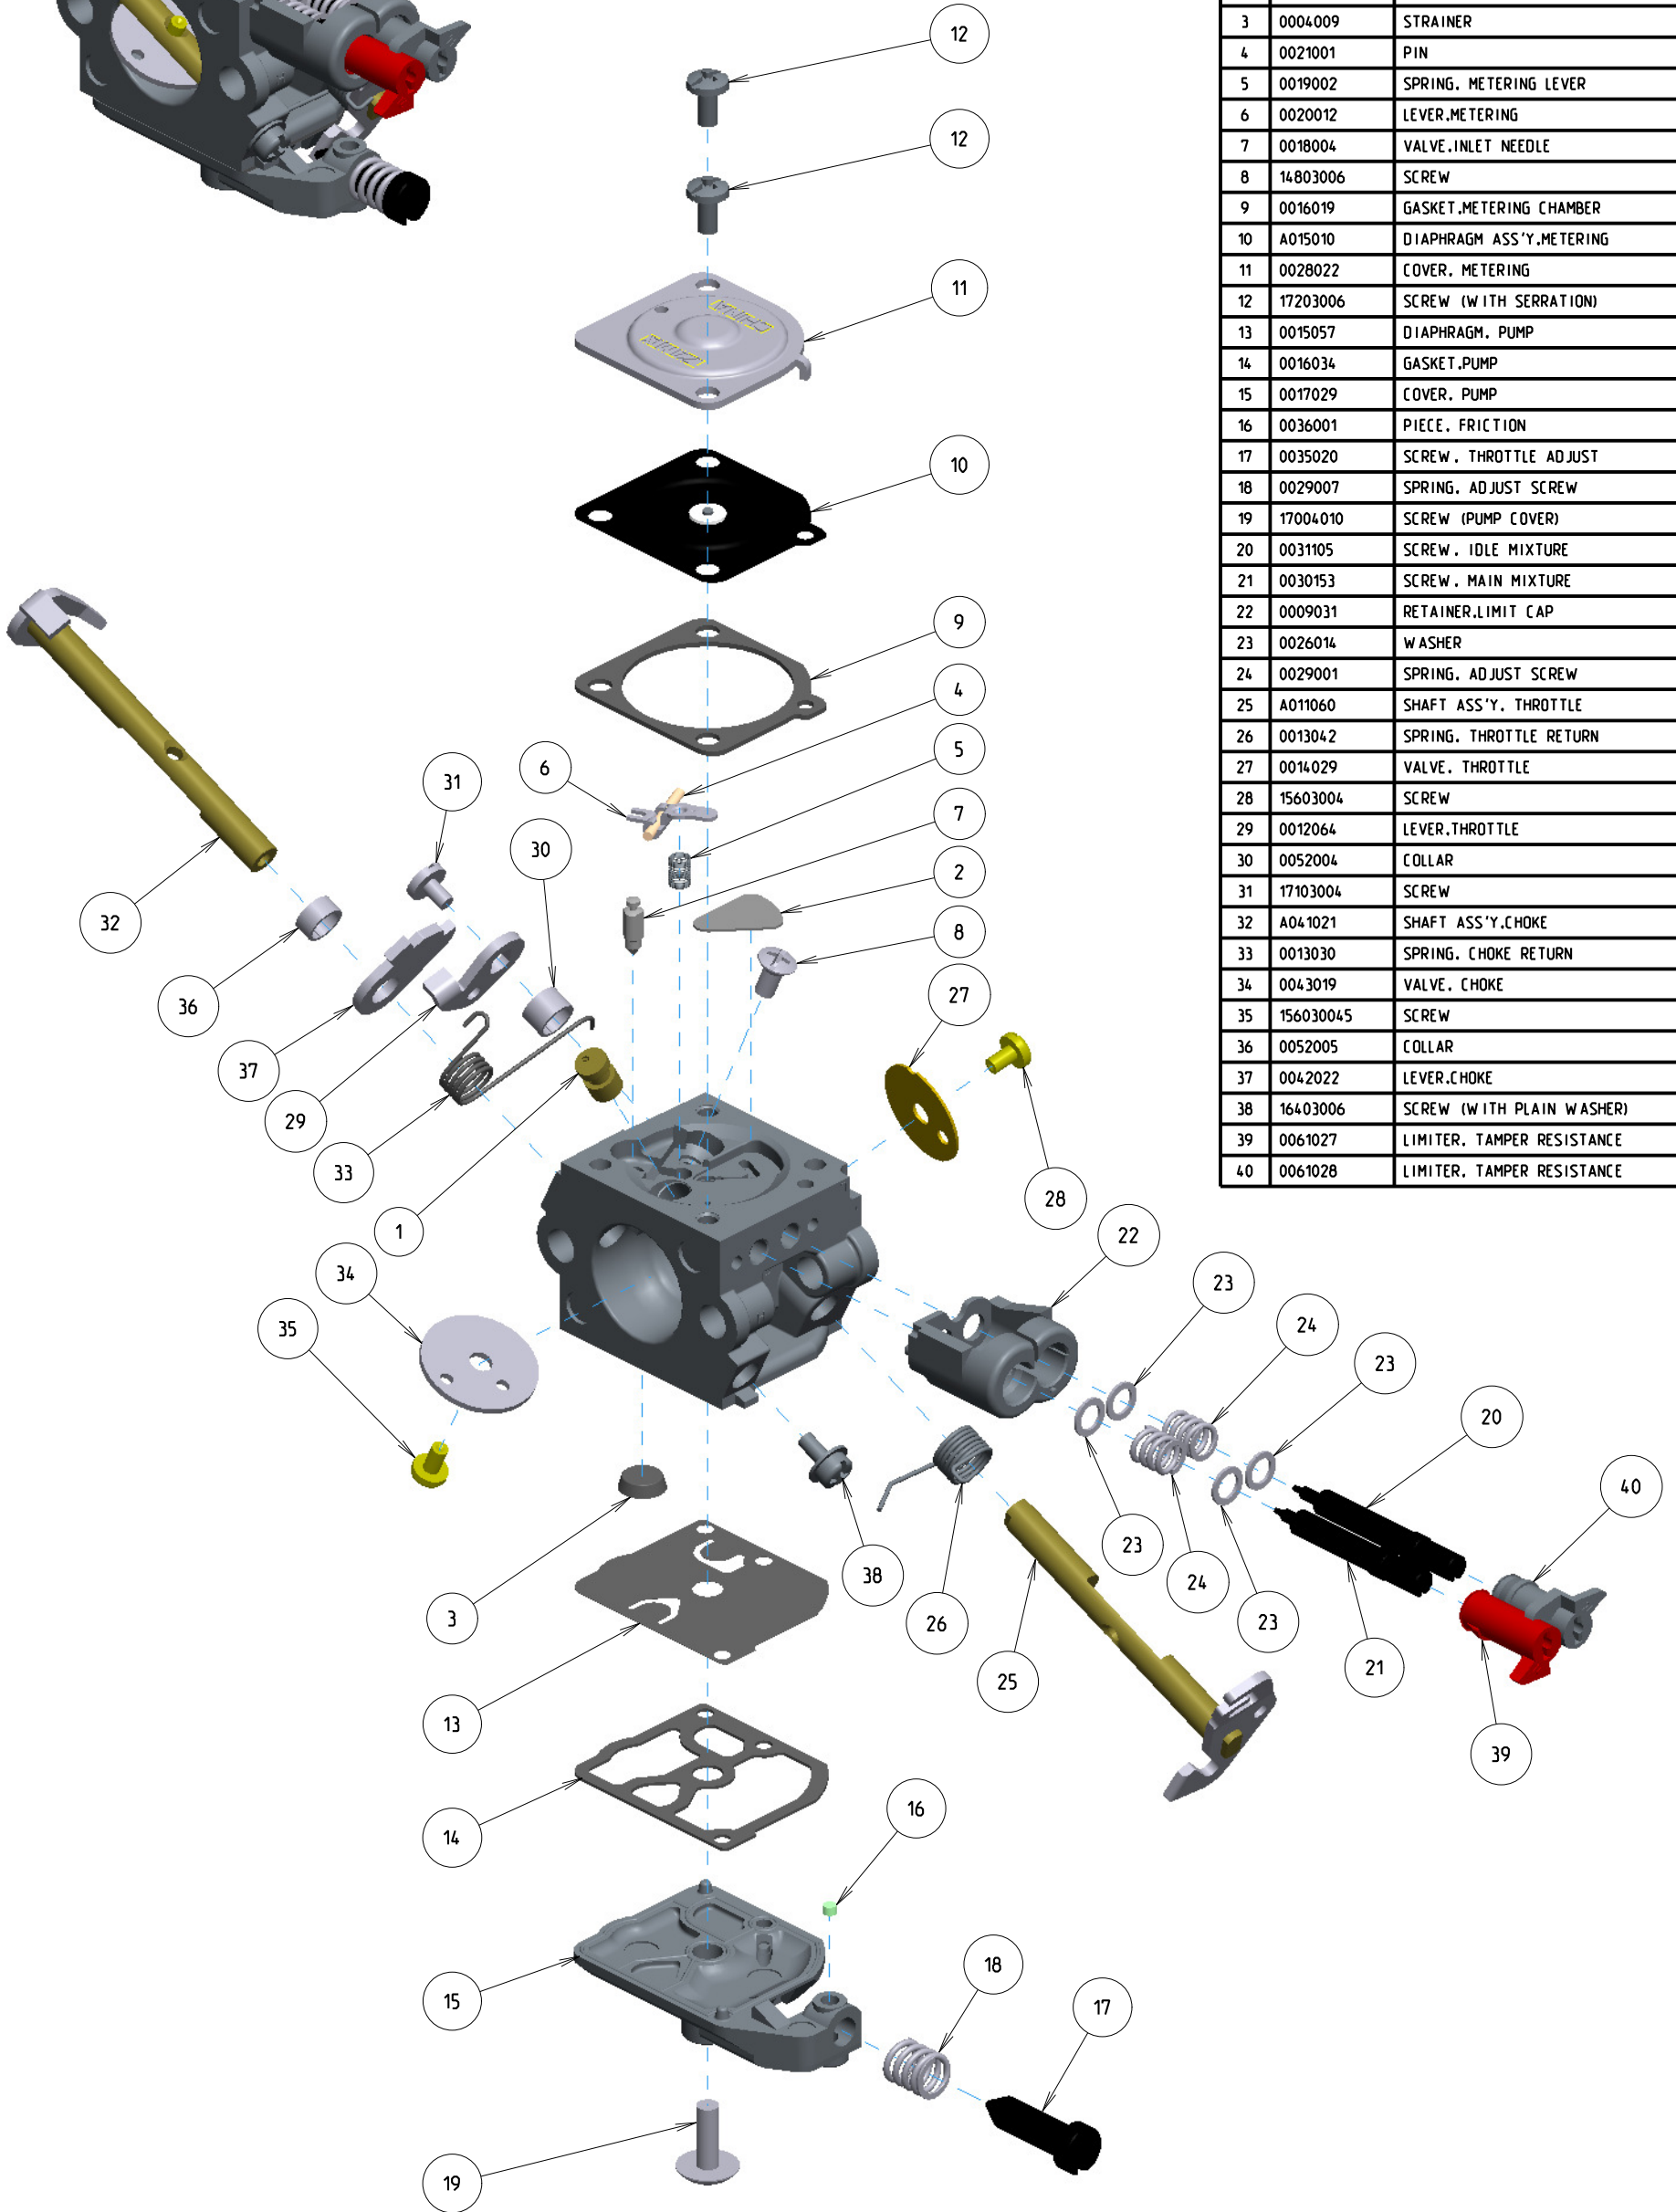

C1Q-EL10

ITEM	ZAMA PART NR.	DESCRIPTION
	C1Q-EL10	CARBURETOR ASSEMBLY
	RB-45	REBUILD KIT (2.3.4.5.6.7.9.10.13.14)
	GND-33	GASKET & DIAPHRAGM KIT (9.10.13.14)
	K017017	COVER KIT. PUMP (15.16.17.18)
1	A007075	NOZZLE ASS'Y. CHECK VALVE
2	0005010	PLUG. WELCH
3	0004009	STRAINER
4	0021001	PIN
5	0019002	SPRING. METERING LEVER
6	0020012	LEVER.METERING
7	0018004	VALVE.INLET NEEDLE
8	14803006	SCREW
9	0016019	GASKET.METERING CHAMBER
10	A015010	DIAPHRAGM ASS'Y.METERING
11	0028022	COVER. METERING
12	17203006	SCREW (WITH SERRATION)
13	0015057	DIAPHRAGM. PUMP
14	0016034	GASKET.PUMP
15	0017029	COVER. PUMP
16	0036001	PIECE. FRICTION
17	0035020	SCREW. THROTTLE ADJUST
18	0029007	SPRING. ADJUST SCREW
19	17004010	SCREW (PUMP COVER)
20	0031105	SCREW. IDLE MIXTURE
21	0030153	SCREW. MAIN MIXTURE
22	0009031	RETAINER.LIMIT CAP
23	0026014	WASHER
24	0029001	SPRING. ADJUST SCREW
25	A011060	SHAFT ASS'Y. THROTTLE
26	0013042	SPRING. THROTTLE RETURN
27	0014029	VALVE. THROTTLE
28	15603004	SCREW
29	0012064	LEVER.THROTTLE
30	0052004	COLLAR
31	17103004	SCREW
32	A041021	SHAFT ASS'Y.CHOKE
33	0013030	SPRING. CHOKE RETURN
34	0043019	VALVE. CHOKE
35	156030045	SCREW
36	0052005	COLLAR
37	0042022	LEVER.CHOKE
38	16403006	SCREW (WITH PLAIN WASHER)
39	0061027	LIMITER. TAMPER RESISTANCE
40	0061028	LIMITER. TAMPER RESISTANCE