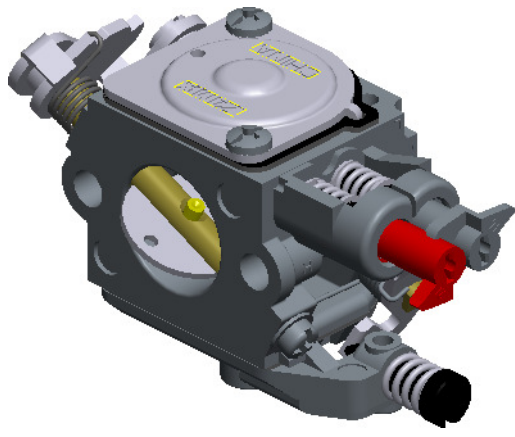

C1Q-EL10

ITEM	ZAMA PART NR.	DESCRIPTION
	C1Q-EL10	CARBURETOR ASSEMBLY
	RB-45	REBUILD KIT (2.3.4.5.6.7.9.10.13.14)
	GND-33	GASKET & DIAPHRAGM KIT (9.10.13.14)
	K017017	COVER KIT. PUMP (15.16.17.18)
1	A007075	NOZZLE ASS'Y. CHECK VALVE
2	0005010	PLUG. WELCH
3	0004009	STRAINER
4	0021001	PIN
5	0019002	SPRING. METERING LEVER
6	0020012	LEVER.METERING
7	0018004	VALVE.INLET NEEDLE
8	14803006	SCREW
9	0016019	GASKET.METERING CHAMBER
10	A015010	DIAPHRAGM ASS'Y.METERING
11	0028022	COVER. METERING
12	17203006	SCREW (WITH SERRATION)
13	0015057	DIAPHRAGM. PUMP
14	0016034	GASKET.PUMP
15	0017029	COVER. PUMP
16	0036001	PIECE. FRICTION
17	0035020	SCREW. THROTTLE ADJUST
18	0029007	SPRING. ADJUST SCREW
19	17004010	SCREW (PUMP COVER)
20	0031105	SCREW. IDLE MIXTURE
21	0030153	SCREW. MAIN MIXTURE
22	0009031	RETAINER.LIMIT CAP
23	0026014	WASHER
24	0029001	SPRING. ADJUST SCREW
25	A011060	SHAFT ASS'Y. THROTTLE
26	0013042	SPRING. THROTTLE RETURN
27	0014029	VALVE. THROTTLE
28	15603004	SCREW
29	0012064	LEVER.THROTTLE
30	0052004	COLLAR
31	17103004	SCREW
32	A041021	SHAFT ASS'Y.CHOKE
33	0013030	SPRING. CHOKE RETURN
34	0043019	VALVE. CHOKE
35	156030045	SCREW
36	0052005	COLLAR
37	0042022	LEVER.CHOKE
38	16403006	SCREW (WITH PLAIN WASHER)
39	0061027	LIMITER. TAMPER RESISTANCE
40	0061028	LIMITER. TAMPER RESISTANCE