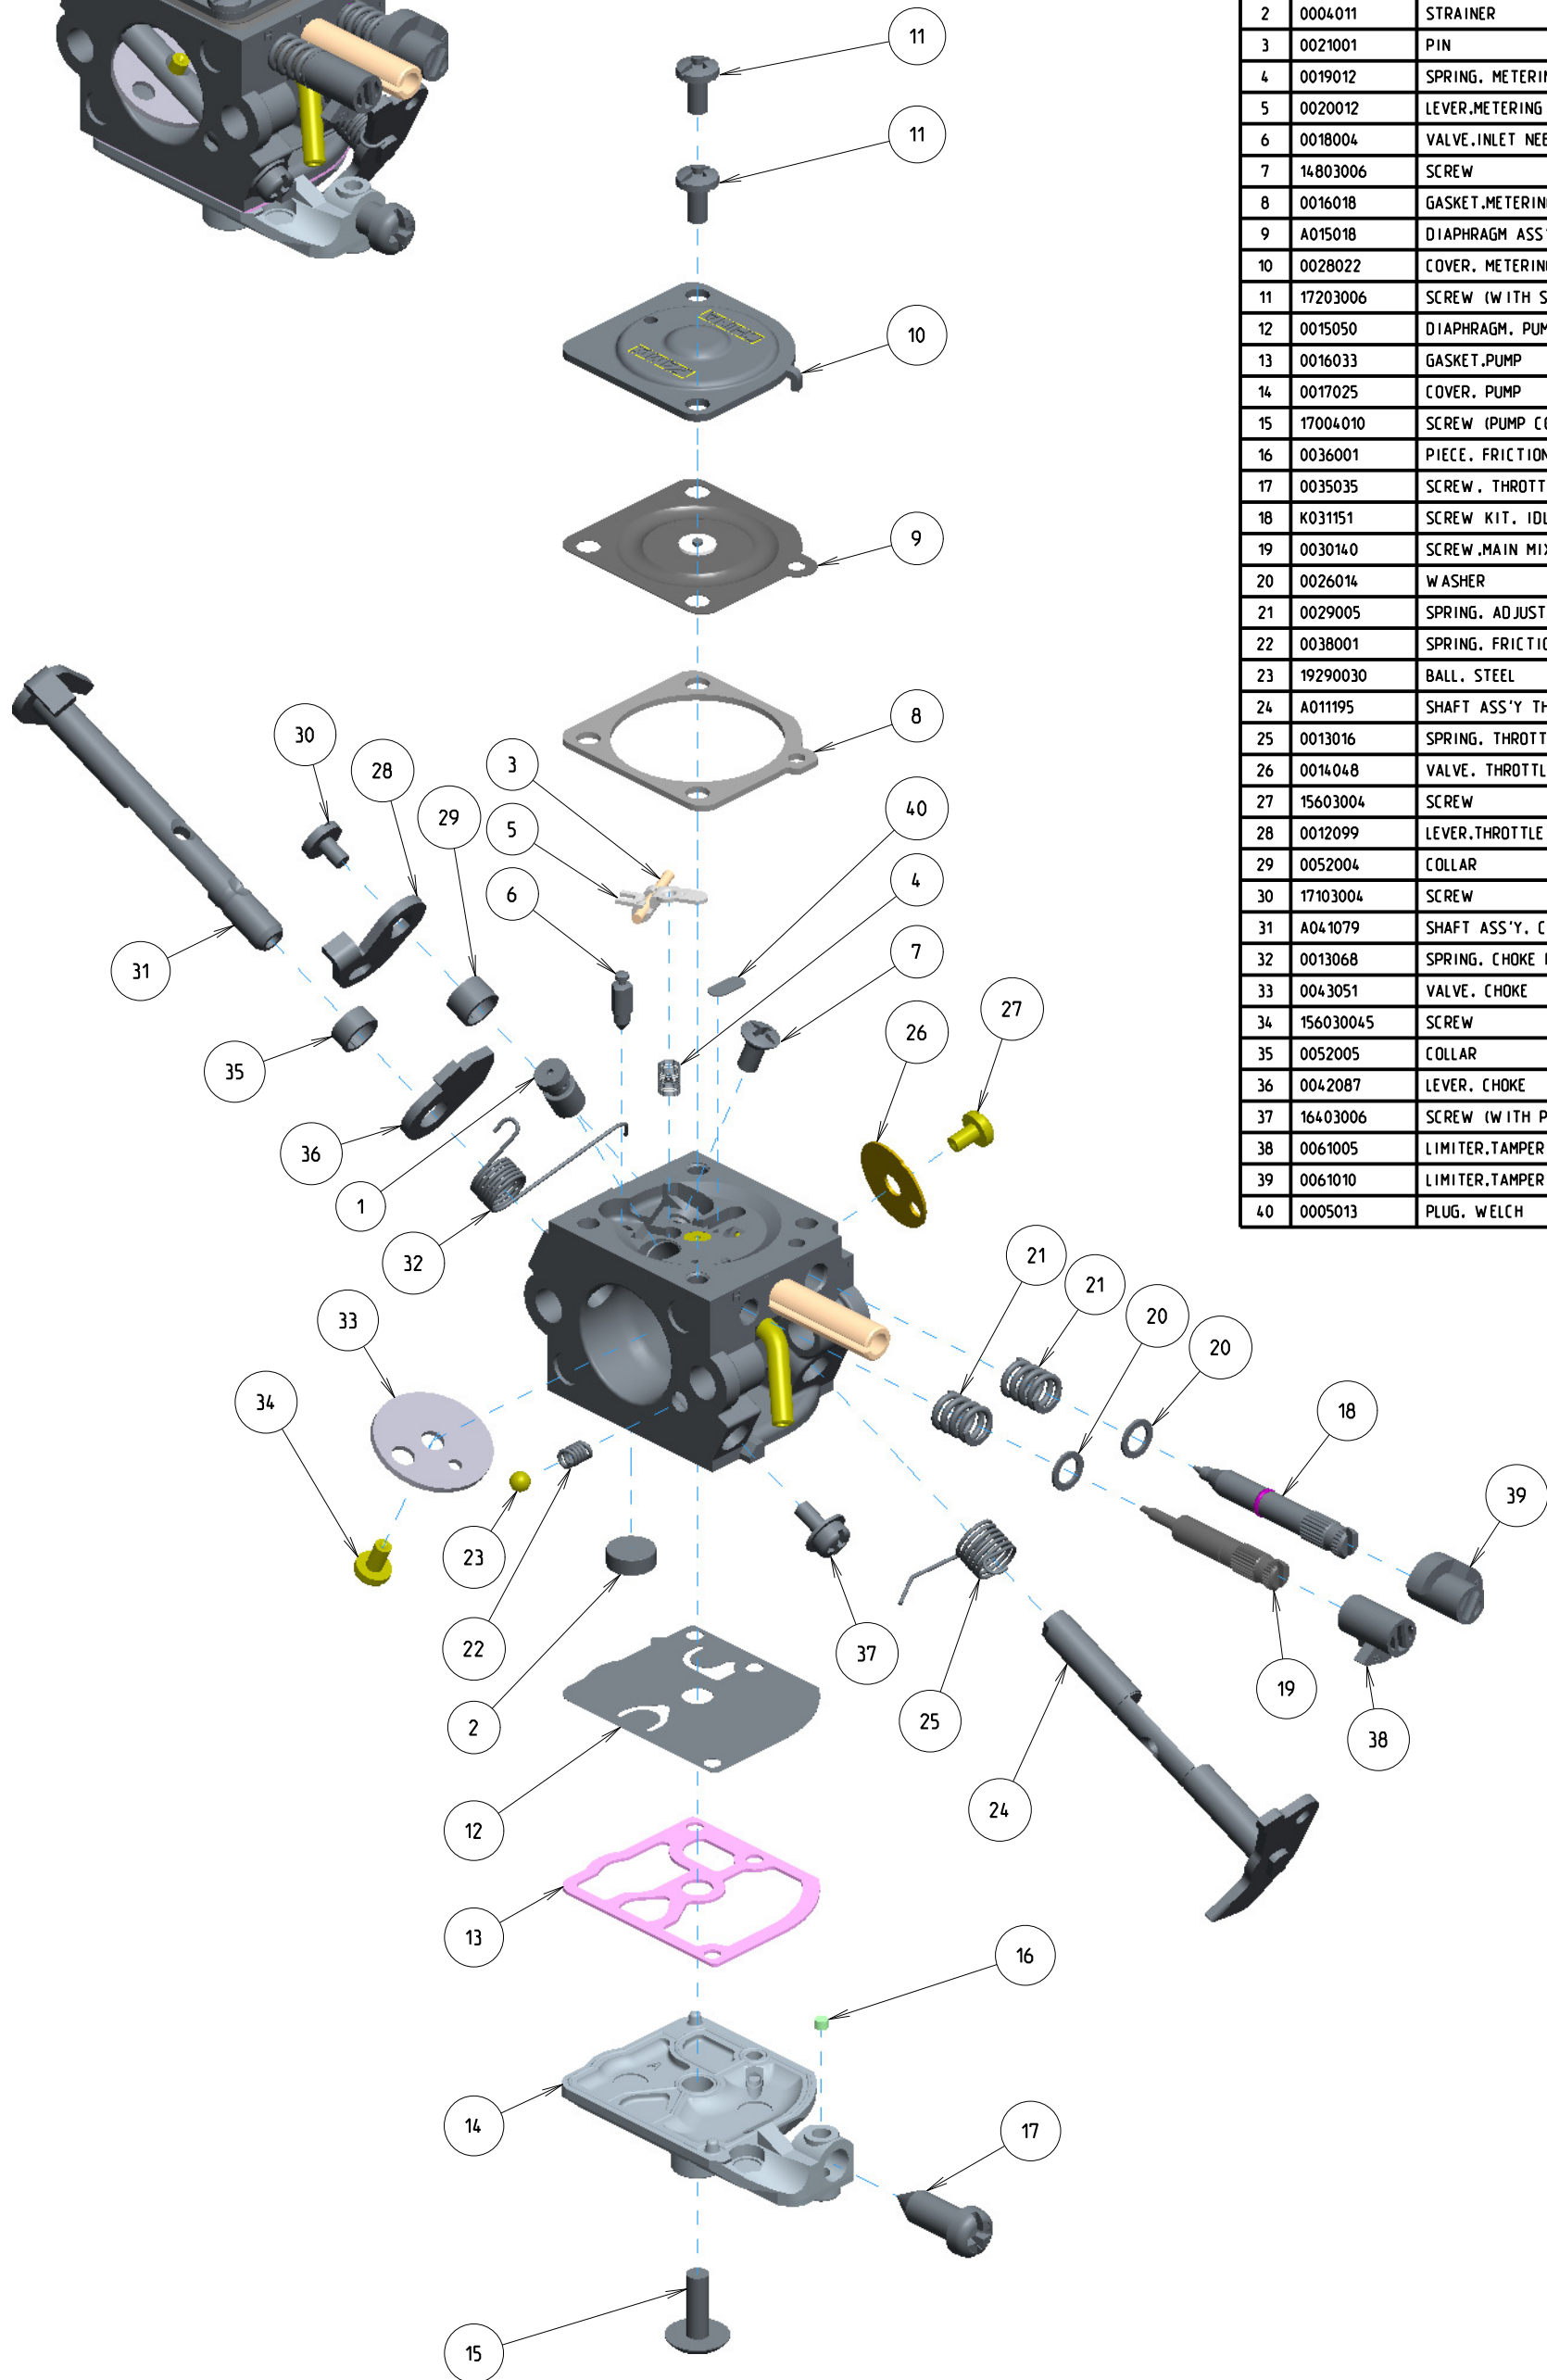

# C1Q-EL14A

ITEM	ZAMA PART NR.	DESCRIPTION
	C1Q-EL14A	CARBURETOR ASSEMBLY
	RB-69	REBUILD KIT (2,3,4,5,6,8,9,12,13,40)
	GND-39	GASKET & DIAPHRAGM KIT (8,9,12,13)
	K017041	COVER KIT, PUMP (14,16,17)
1	A007232	NOZZLE ASS'Y, CHECK VALVE
2	0004011	STRAINER
3	0021001	PIN
4	0019012	SPRING, METERING LEVER
5	0020012	LEVER, METERING
6	0018004	VALVE, INLET NEEDLE
7	14803006	SCREW
8	0016018	GASKET, METERING CHAMBER
9	A015018	DIAPHRAGM ASS'Y, METERING
10	0028022	COVER, METERING
11	17203006	SCREW (WITH SERRATION)
12	0015050	DIAPHRAGM, PUMP
13	0016033	GASKET, PUMP
14	0017025	COVER, PUMP
15	17004010	SCREW (PUMP COVER)
16	0036001	PIECE, FRICTION
17	0035035	SCREW, THROTTLE ADJUST
18	K031151	SCREW KIT, IDLE MIXTURE
19	0030140	SCREW, MAIN MIXTURE
20	0026014	WASHER
21	0029005	SPRING, ADJUST SCREW
22	0038001	SPRING, FRICTION
23	19290030	BALL, STEEL
24	A011195	SHAFT ASS'Y THROTTLE
25	0013016	SPRING, THROTTLE RETURN
26	0014048	VALVE, THROTTLE
27	15603004	SCREW
28	0012099	LEVER, THROTTLE
29	0052004	COLLAR
30	17103004	SCREW
31	A041079	SHAFT ASS'Y, CHOKE
32	0013068	SPRING, CHOKE RETURN
33	0043051	VALVE, CHOKE
34	156030045	SCREW
35	0052005	COLLAR
36	0042087	LEVER, CHOKE
37	16403006	SCREW (WITH PLAIN WASHER)
38	0061005	LIMITER, TAMPER RESIST (H)
39	0061010	LIMITER, TAMPER RESIST (L)
40	0005013	PLUG, WELCH