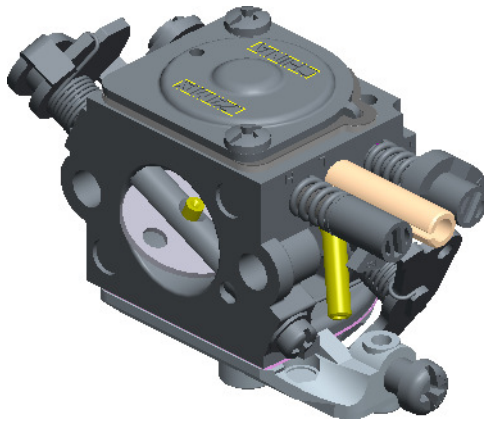

# C1Q-EL14A

ITEM	ZAMA PART NR.	DESCRIPTION
	C1Q-EL14A	CARBURETOR ASSEMBLY
	RB-69	REBUILD KIT (2,3,4,5,6,8,9,12,13,40)
	GND-39	GASKET & DIAPHRAGM KIT (8,9,12,13)
	K017041	COVER KIT, PUMP (14,16,17)
1	A007232	NOZZLE ASS'Y, CHECK VALVE
2	0004011	STRAINER
3	0021001	PIN
4	0019012	SPRING, METERING LEVER
5	0020012	LEVER, METERING
6	0018004	VALVE, INLET NEEDLE
7	14803006	SCREW
8	0016018	GASKET, METERING CHAMBER
9	A015018	DIAPHRAGM ASS'Y, METERING
10	0028022	COVER, METERING
11	17203006	SCREW (WITH SERRATION)
12	0015050	DIAPHRAGM, PUMP
13	0016033	GASKET, PUMP
14	0017025	COVER, PUMP
15	17004010	SCREW (PUMP COVER)
16	0036001	PIECE, FRICTION
17	0035035	SCREW, THROTTLE ADJUST
18	K031151	SCREW KIT, IDLE MIXTURE
19	0030140	SCREW, MAIN MIXTURE
20	0026014	WASHER
21	0029005	SPRING, ADJUST SCREW
22	0038001	SPRING, FRICTION
23	19290030	BALL, STEEL
24	A011195	SHAFT ASS'Y THROTTLE
25	0013016	SPRING, THROTTLE RETURN
26	0014048	VALVE, THROTTLE
27	15603004	SCREW
28	0012099	LEVER, THROTTLE
29	0052004	COLLAR
30	17103004	SCREW
31	A041079	SHAFT ASS'Y, CHOKE
32	0013068	SPRING, CHOKE RETURN
33	0043051	VALVE, CHOKE
34	156030045	SCREW
35	0052005	COLLAR
36	0042087	LEVER, CHOKE
37	16403006	SCREW (WITH PLAIN WASHER)
38	0061005	LIMITER, TAMPER RESIST (H)
39	0061010	LIMITER, TAMPER RESIST (L)
40	0005013	PLUG, WELCH