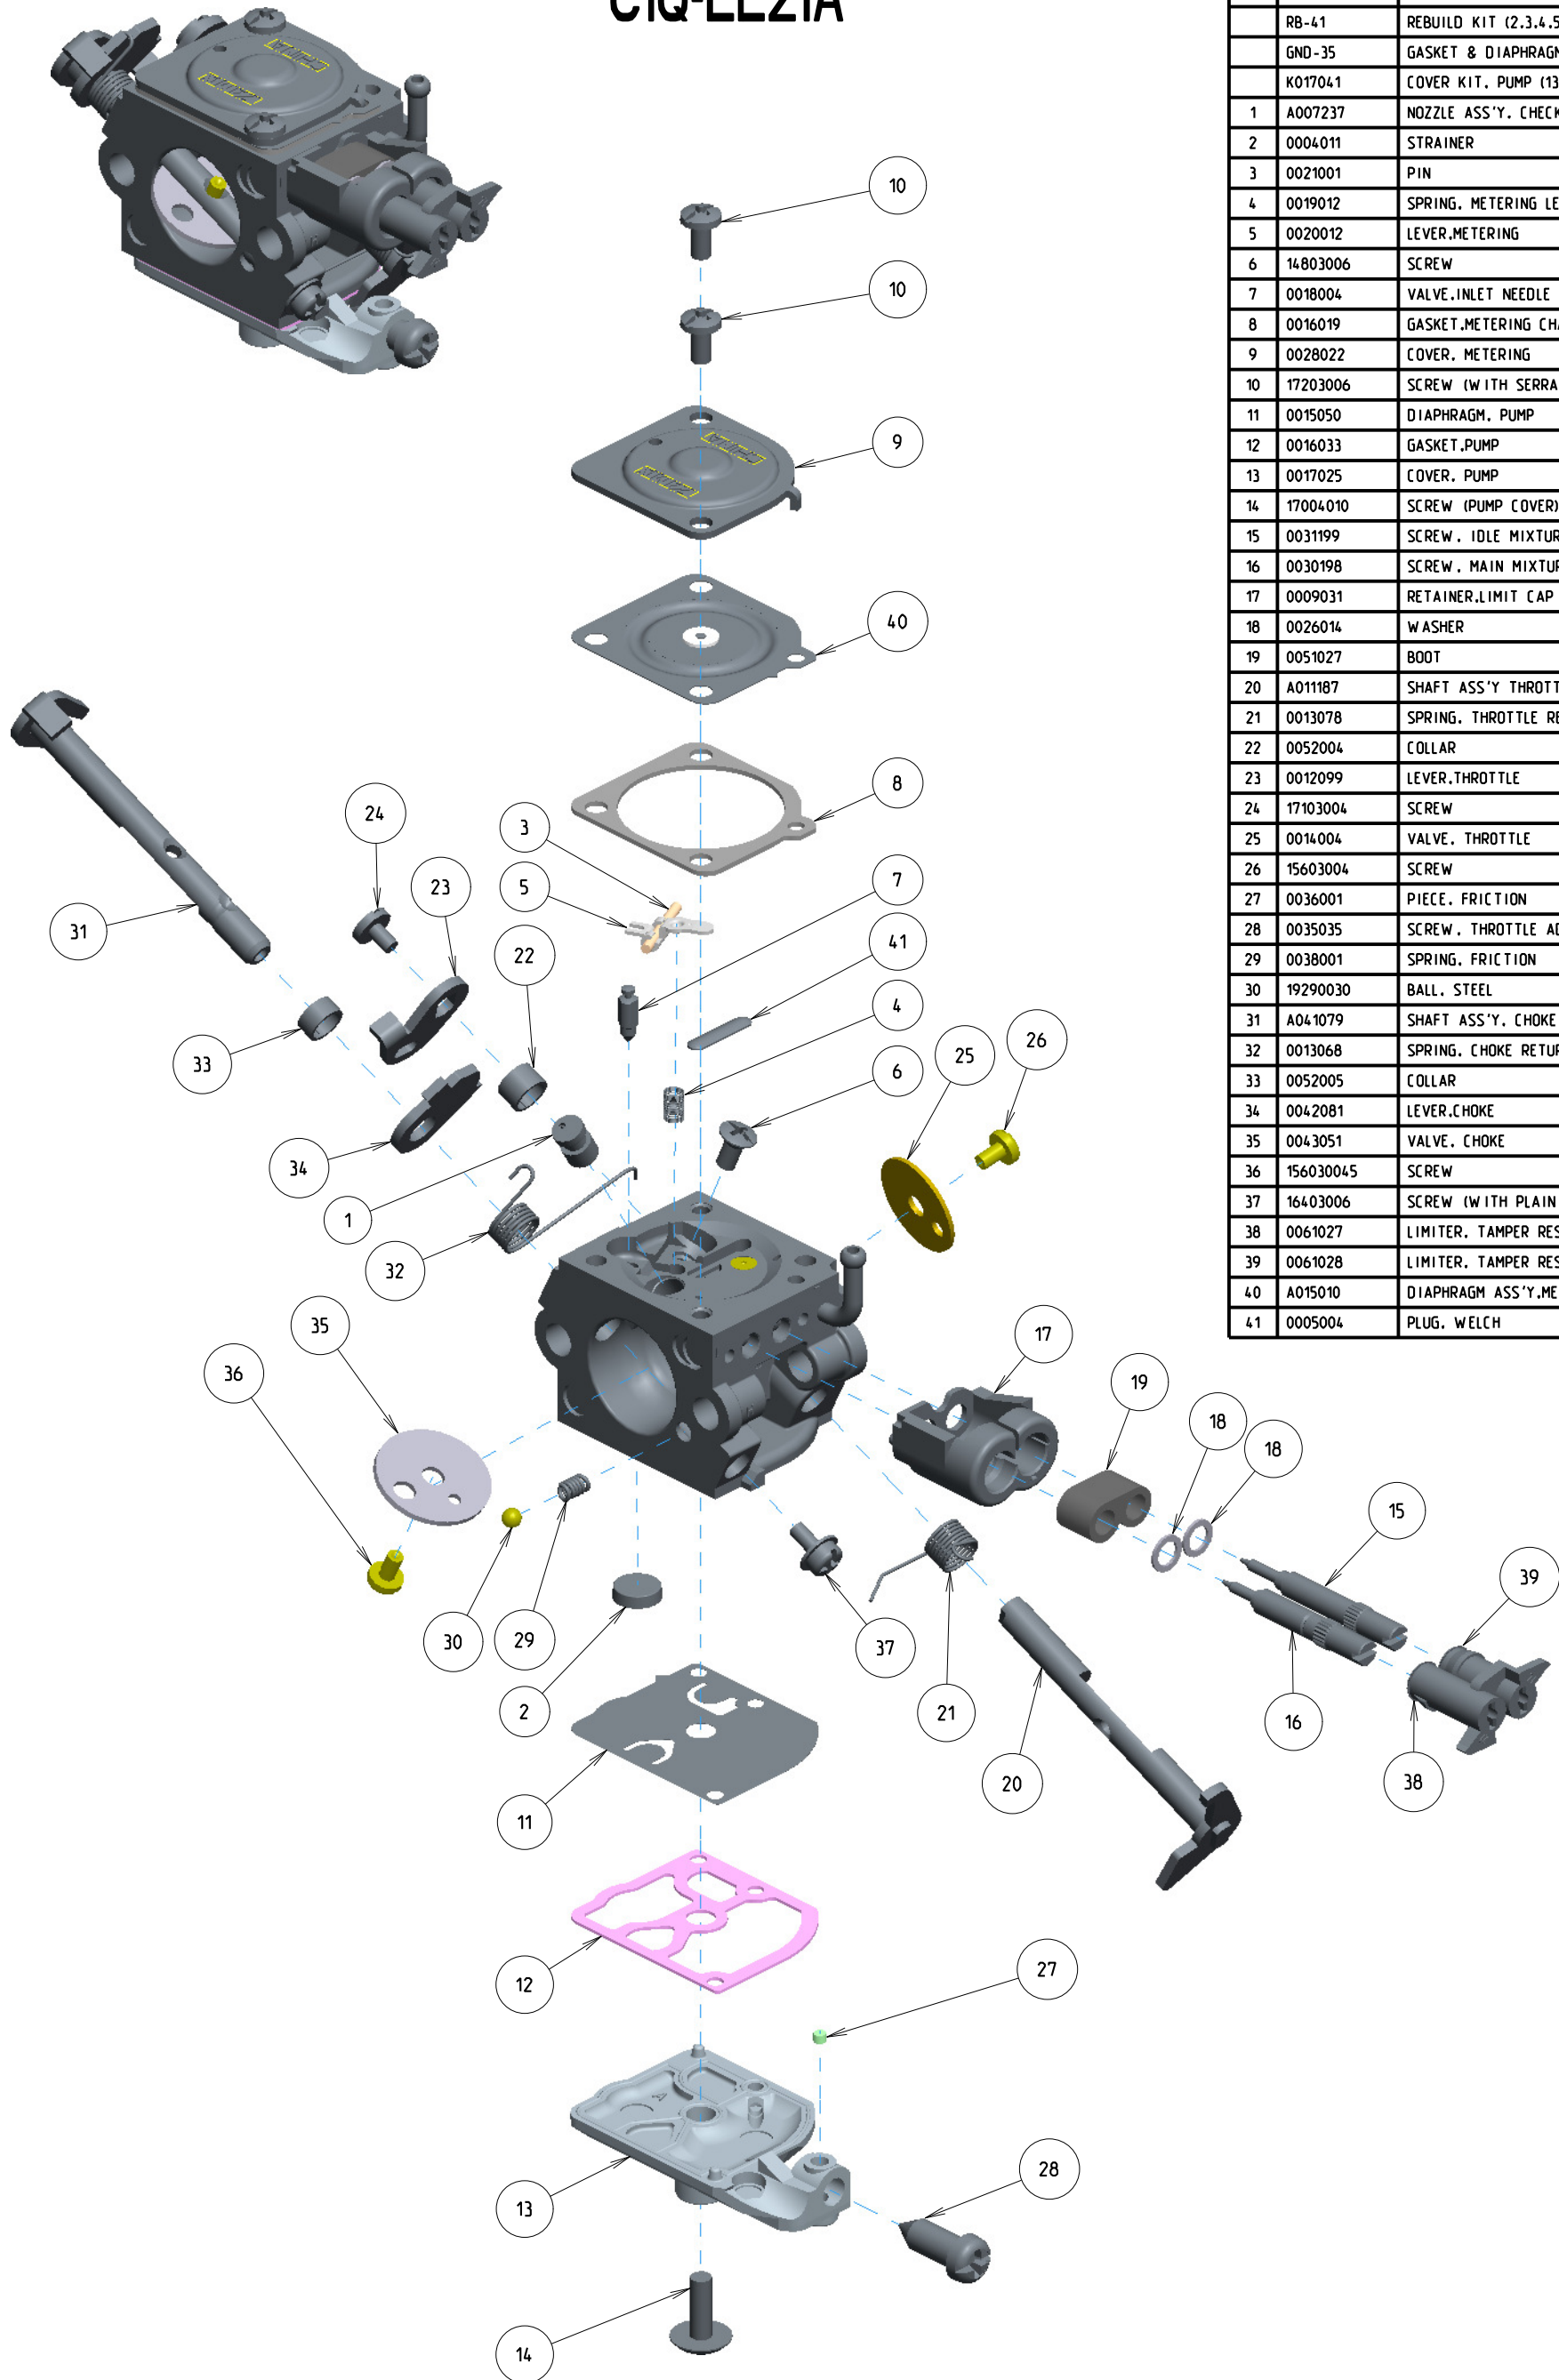

# C1Q-EL21A

ITEM	ZAMA PART NR.	DESCRIPTION
	C1Q-EL21A	CARBURETOR ASSEMBLY
	RB-41	REBUILD KIT (2,3,4,5,7,8,11,12,40,41)
	GND-35	GASKET & DIAPHRAGM KIT (8,11,12,40)
	K017041	COVER KIT, PUMP (13,27,28)
1	A007237	NOZZLE ASS'Y, CHECK VALVE
2	0004011	STRAINER
3	0021001	PIN
4	0019012	SPRING, METERING LEVER
5	0020012	LEVER, METERING
6	14803006	SCREW
7	0018004	VALVE, INLET NEEDLE
8	0016019	GASKET, METERING CHAMBER
9	0028022	COVER, METERING
10	17203006	SCREW (WITH SERRATION)
11	0015050	DIAPHRAGM, PUMP
12	0016033	GASKET, PUMP
13	0017025	COVER, PUMP
14	17004010	SCREW (PUMP COVER)
15	0031199	SCREW, IDLE MIXTURE
16	0030198	SCREW, MAIN MIXTURE
17	0009031	RETAINER, LIMIT CAP
18	0026014	WASHER
19	0051027	BOOT
20	A011187	SHAFT ASS'Y THROTTLE
21	0013078	SPRING, THROTTLE RETURN
22	0052004	COLLAR
23	0012099	LEVER, THROTTLE
24	17103004	SCREW
25	0014004	VALVE, THROTTLE
26	15603004	SCREW
27	0036001	PIECE, FRICTION
28	0035035	SCREW, THROTTLE ADJUST
29	0038001	SPRING, FRICTION
30	19290030	BALL, STEEL
31	A041079	SHAFT ASS'Y, CHOKE
32	0013068	SPRING, CHOKE RETURN
33	0052005	COLLAR
34	0042081	LEVER, CHOKE
35	0043051	VALVE, CHOKE
36	156030045	SCREW
37	16403006	SCREW (WITH PLAIN WASHER) (H)
38	0061027	LIMITER, TAMPER RESISTANCE (L)
39	0061028	LIMITER, TAMPER RESISTANCE
40	A015010	DIAPHRAGM ASS'Y, METERING
41	0005004	PLUG, WELCH