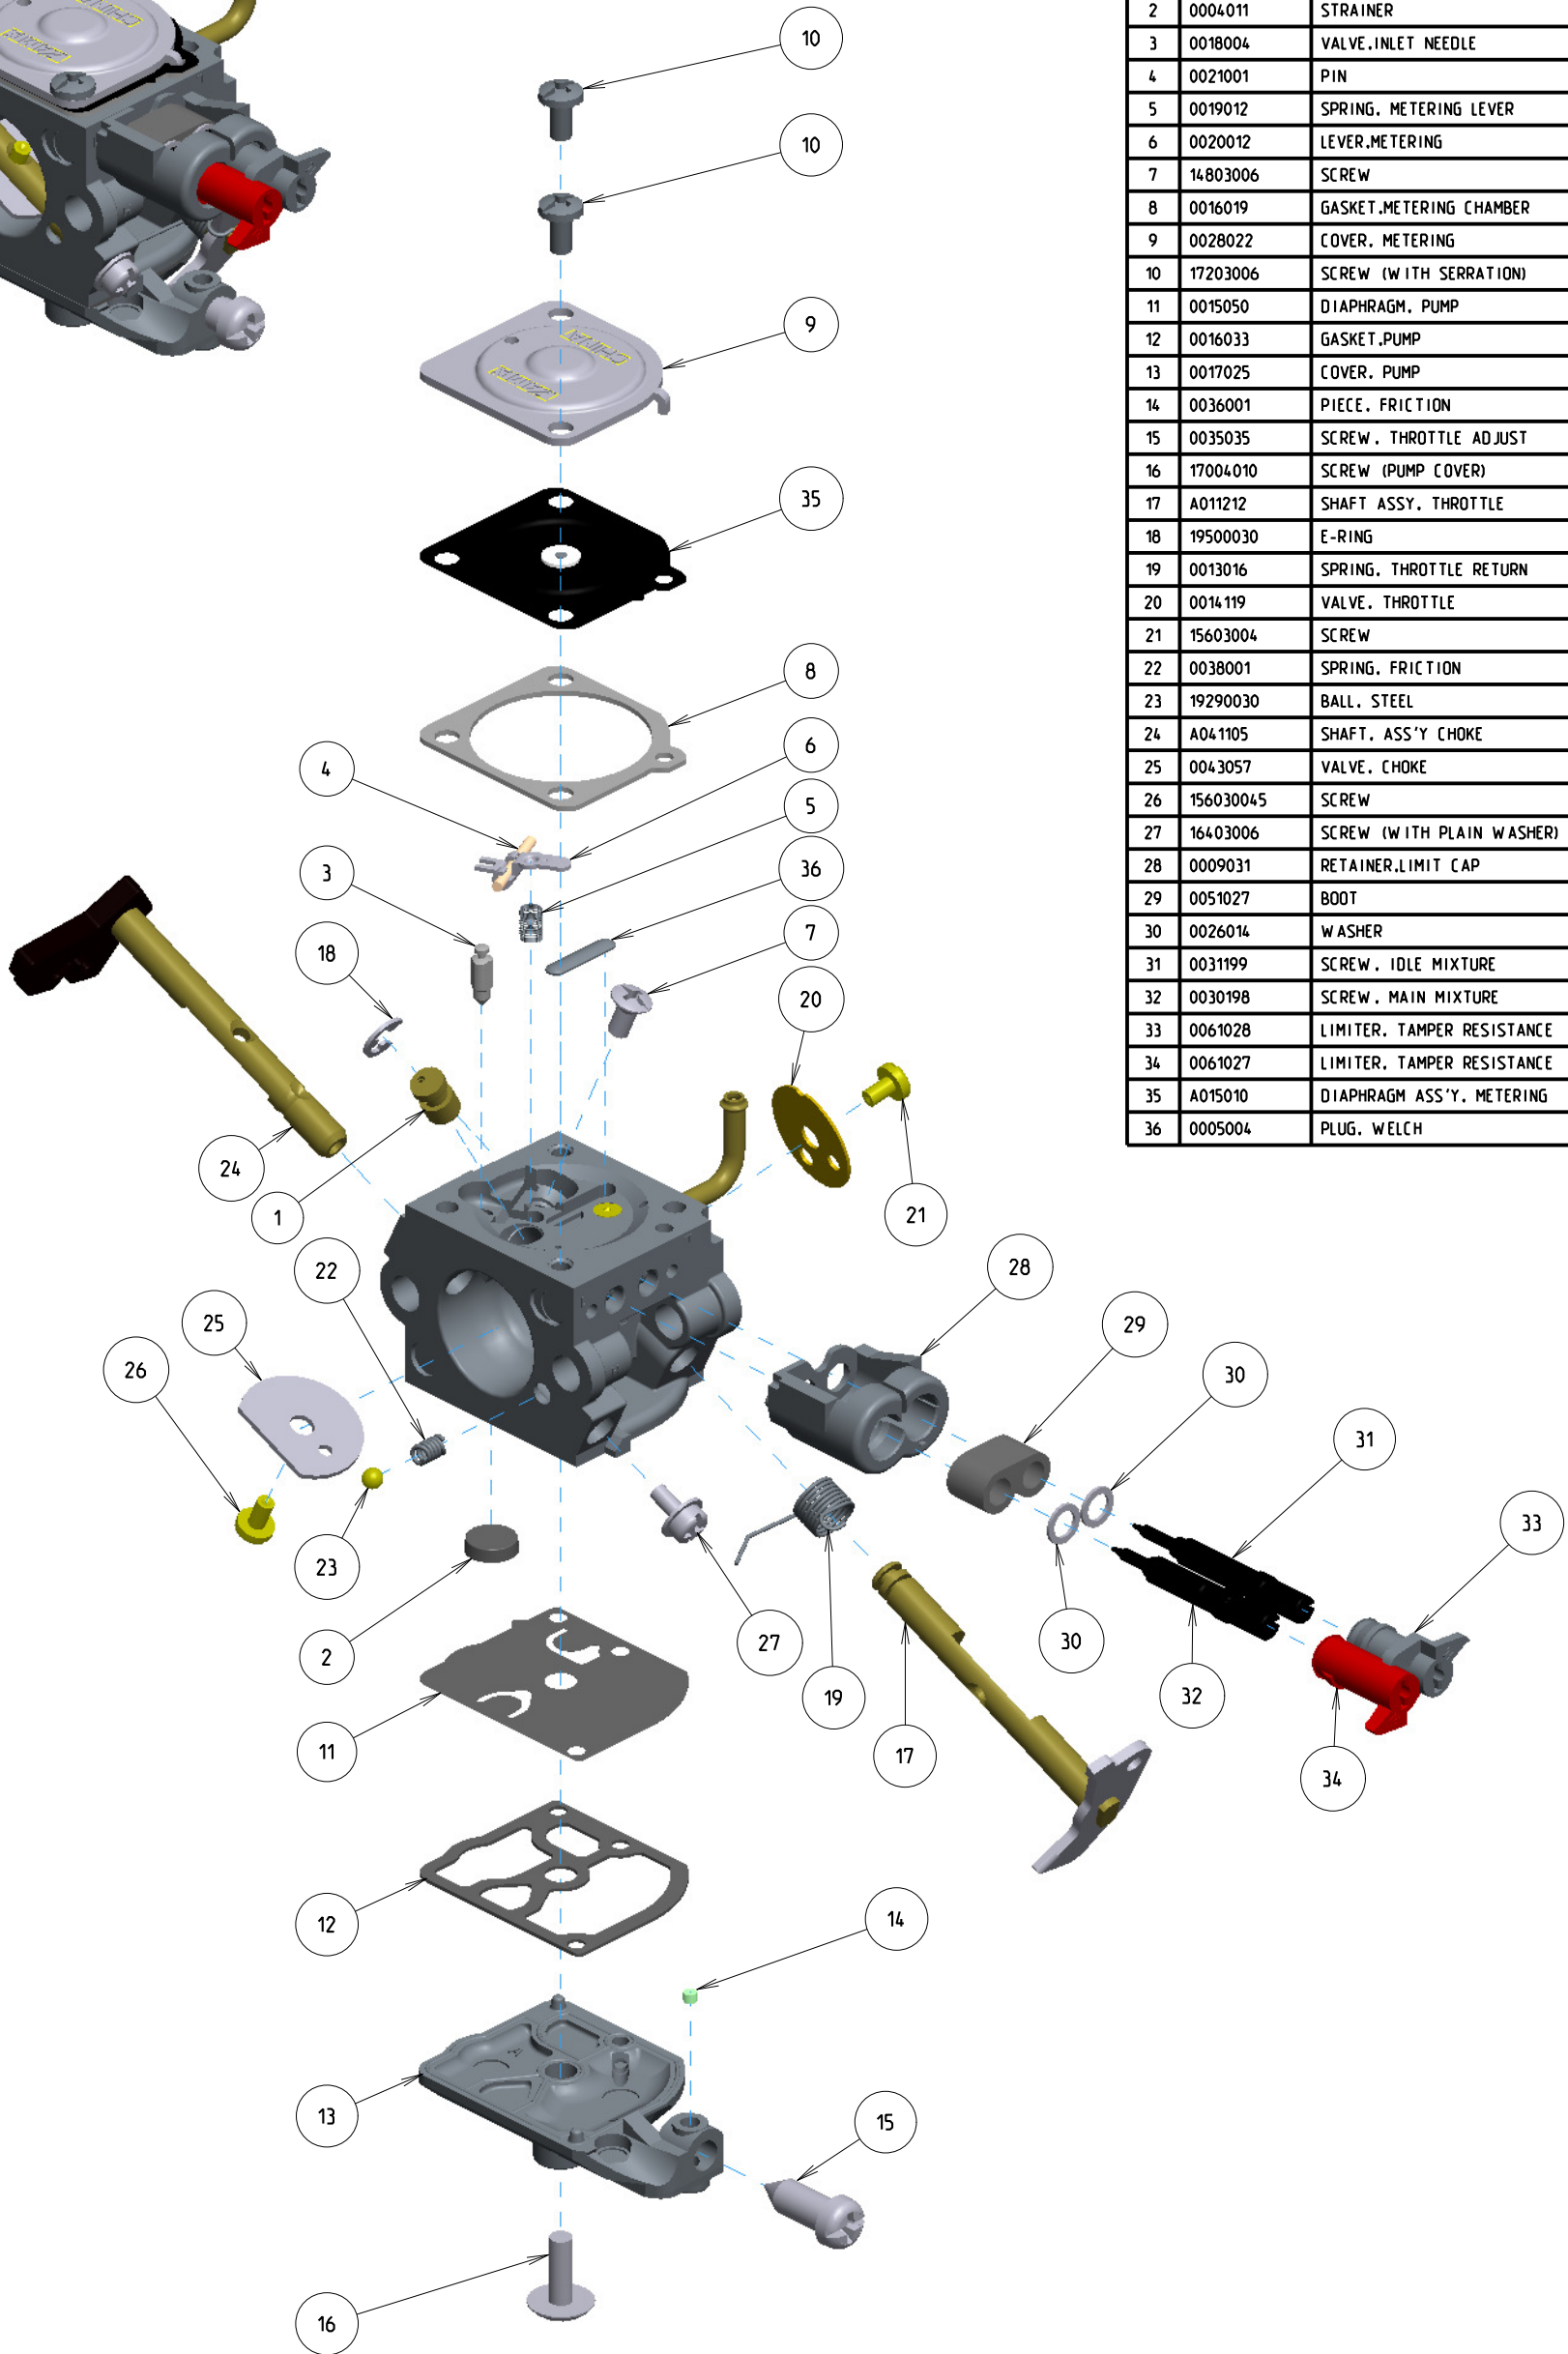

C1Q-EL27

ITEM	ZAMA PART NR.	DESCRIPTION
	C1Q-EL27	CARBURETOR ASSEMBLY
	RB-41	REBUILD KIT (2,3,4,5,6,8,11,12,35,36)
	GND-35	GASKET & DIAPHRAGM KIT (8,11,12,35)
	K017041	COVER KIT, PUMP (13,14,15)
1	A007237	NOZZLE ASS'Y, CHECK VALVE
2	0004011	STRAINER
3	0018004	VALVE, INLET NEEDLE
4	0021001	PIN
5	0019012	SPRING, METERING LEVER
6	0020012	LEVER, METERING
7	14803006	SCREW
8	0016019	GASKET, METERING CHAMBER
9	0028022	COVER, METERING
10	17203006	SCREW (WITH SERRATION)
11	0015050	DIAPHRAGM, PUMP
12	0016033	GASKET, PUMP
13	0017025	COVER, PUMP
14	0036001	PIECE, FRICTION
15	0035035	SCREW, THROTTLE ADJUST
16	17004010	SCREW (PUMP COVER)
17	A011212	SHAFT ASSY, THROTTLE
18	19500030	E-RING
19	0013016	SPRING, THROTTLE RETURN
20	0014119	VALVE, THROTTLE
21	15603004	SCREW
22	0038001	SPRING, FRICTION
23	19290030	BALL, STEEL
24	A041105	SHAFT, ASS'Y CHOKE
25	0043057	VALVE, CHOKE
26	156030045	SCREW
27	16403006	SCREW (WITH PLAIN WASHER)
28	0009031	RETAINER, LIMIT CAP
29	0051027	BOOT
30	0026014	WASHER
31	0031199	SCREW, IDLE MIXTURE
32	0030198	SCREW, MAIN MIXTURE
33	0061028	LIMITER, TAMPER RESISTANCE
34	0061027	LIMITER, TAMPER RESISTANCE
35	A015010	DIAPHRAGM ASS'Y, METERING
36	0005004	PLUG, WELCH