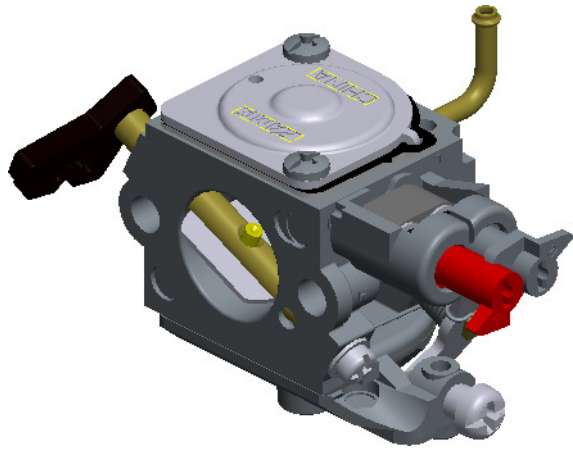

C1Q-EL27

ITEM	ZAMA PART NR.	DESCRIPTION
	C1Q-EL27	CARBURETOR ASSEMBLY
	RB-41	REBUILD KIT (2,3,4,5,6,8,11,12,35,36)
	GND-35	GASKET & DIAPHRAGM KIT (8,11,12,35)
	K017041	COVER KIT, PUMP (13,14,15)
1	A007237	NOZZLE ASS'Y, CHECK VALVE
2	0004011	STRAINER
3	0018004	VALVE, INLET NEEDLE
4	0021001	PIN
5	0019012	SPRING, METERING LEVER
6	0020012	LEVER, METERING
7	14803006	SCREW
8	0016019	GASKET, METERING CHAMBER
9	0028022	COVER, METERING
10	17203006	SCREW (WITH SERRATION)
11	0015050	DIAPHRAGM, PUMP
12	0016033	GASKET, PUMP
13	0017025	COVER, PUMP
14	0036001	PIECE, FRICTION
15	0035035	SCREW, THROTTLE ADJUST
16	17004010	SCREW (PUMP COVER)
17	A011212	SHAFT ASSY, THROTTLE
18	19500030	E-RING
19	0013016	SPRING, THROTTLE RETURN
20	0014119	VALVE, THROTTLE
21	15603004	SCREW
22	0038001	SPRING, FRICTION
23	19290030	BALL, STEEL
24	A041105	SHAFT, ASS'Y CHOKE
25	0043057	VALVE, CHOKE
26	156030045	SCREW
27	16403006	SCREW (WITH PLAIN WASHER)
28	0009031	RETAINER, LIMIT CAP
29	0051027	BOOT
30	0026014	WASHER
31	0031199	SCREW, IDLE MIXTURE
32	0030198	SCREW, MAIN MIXTURE
33	0061028	LIMITER, TAMPER RESISTANCE
34	0061027	LIMITER, TAMPER RESISTANCE
35	A015010	DIAPHRAGM ASS'Y, METERING
36	0005004	PLUG, WELCH