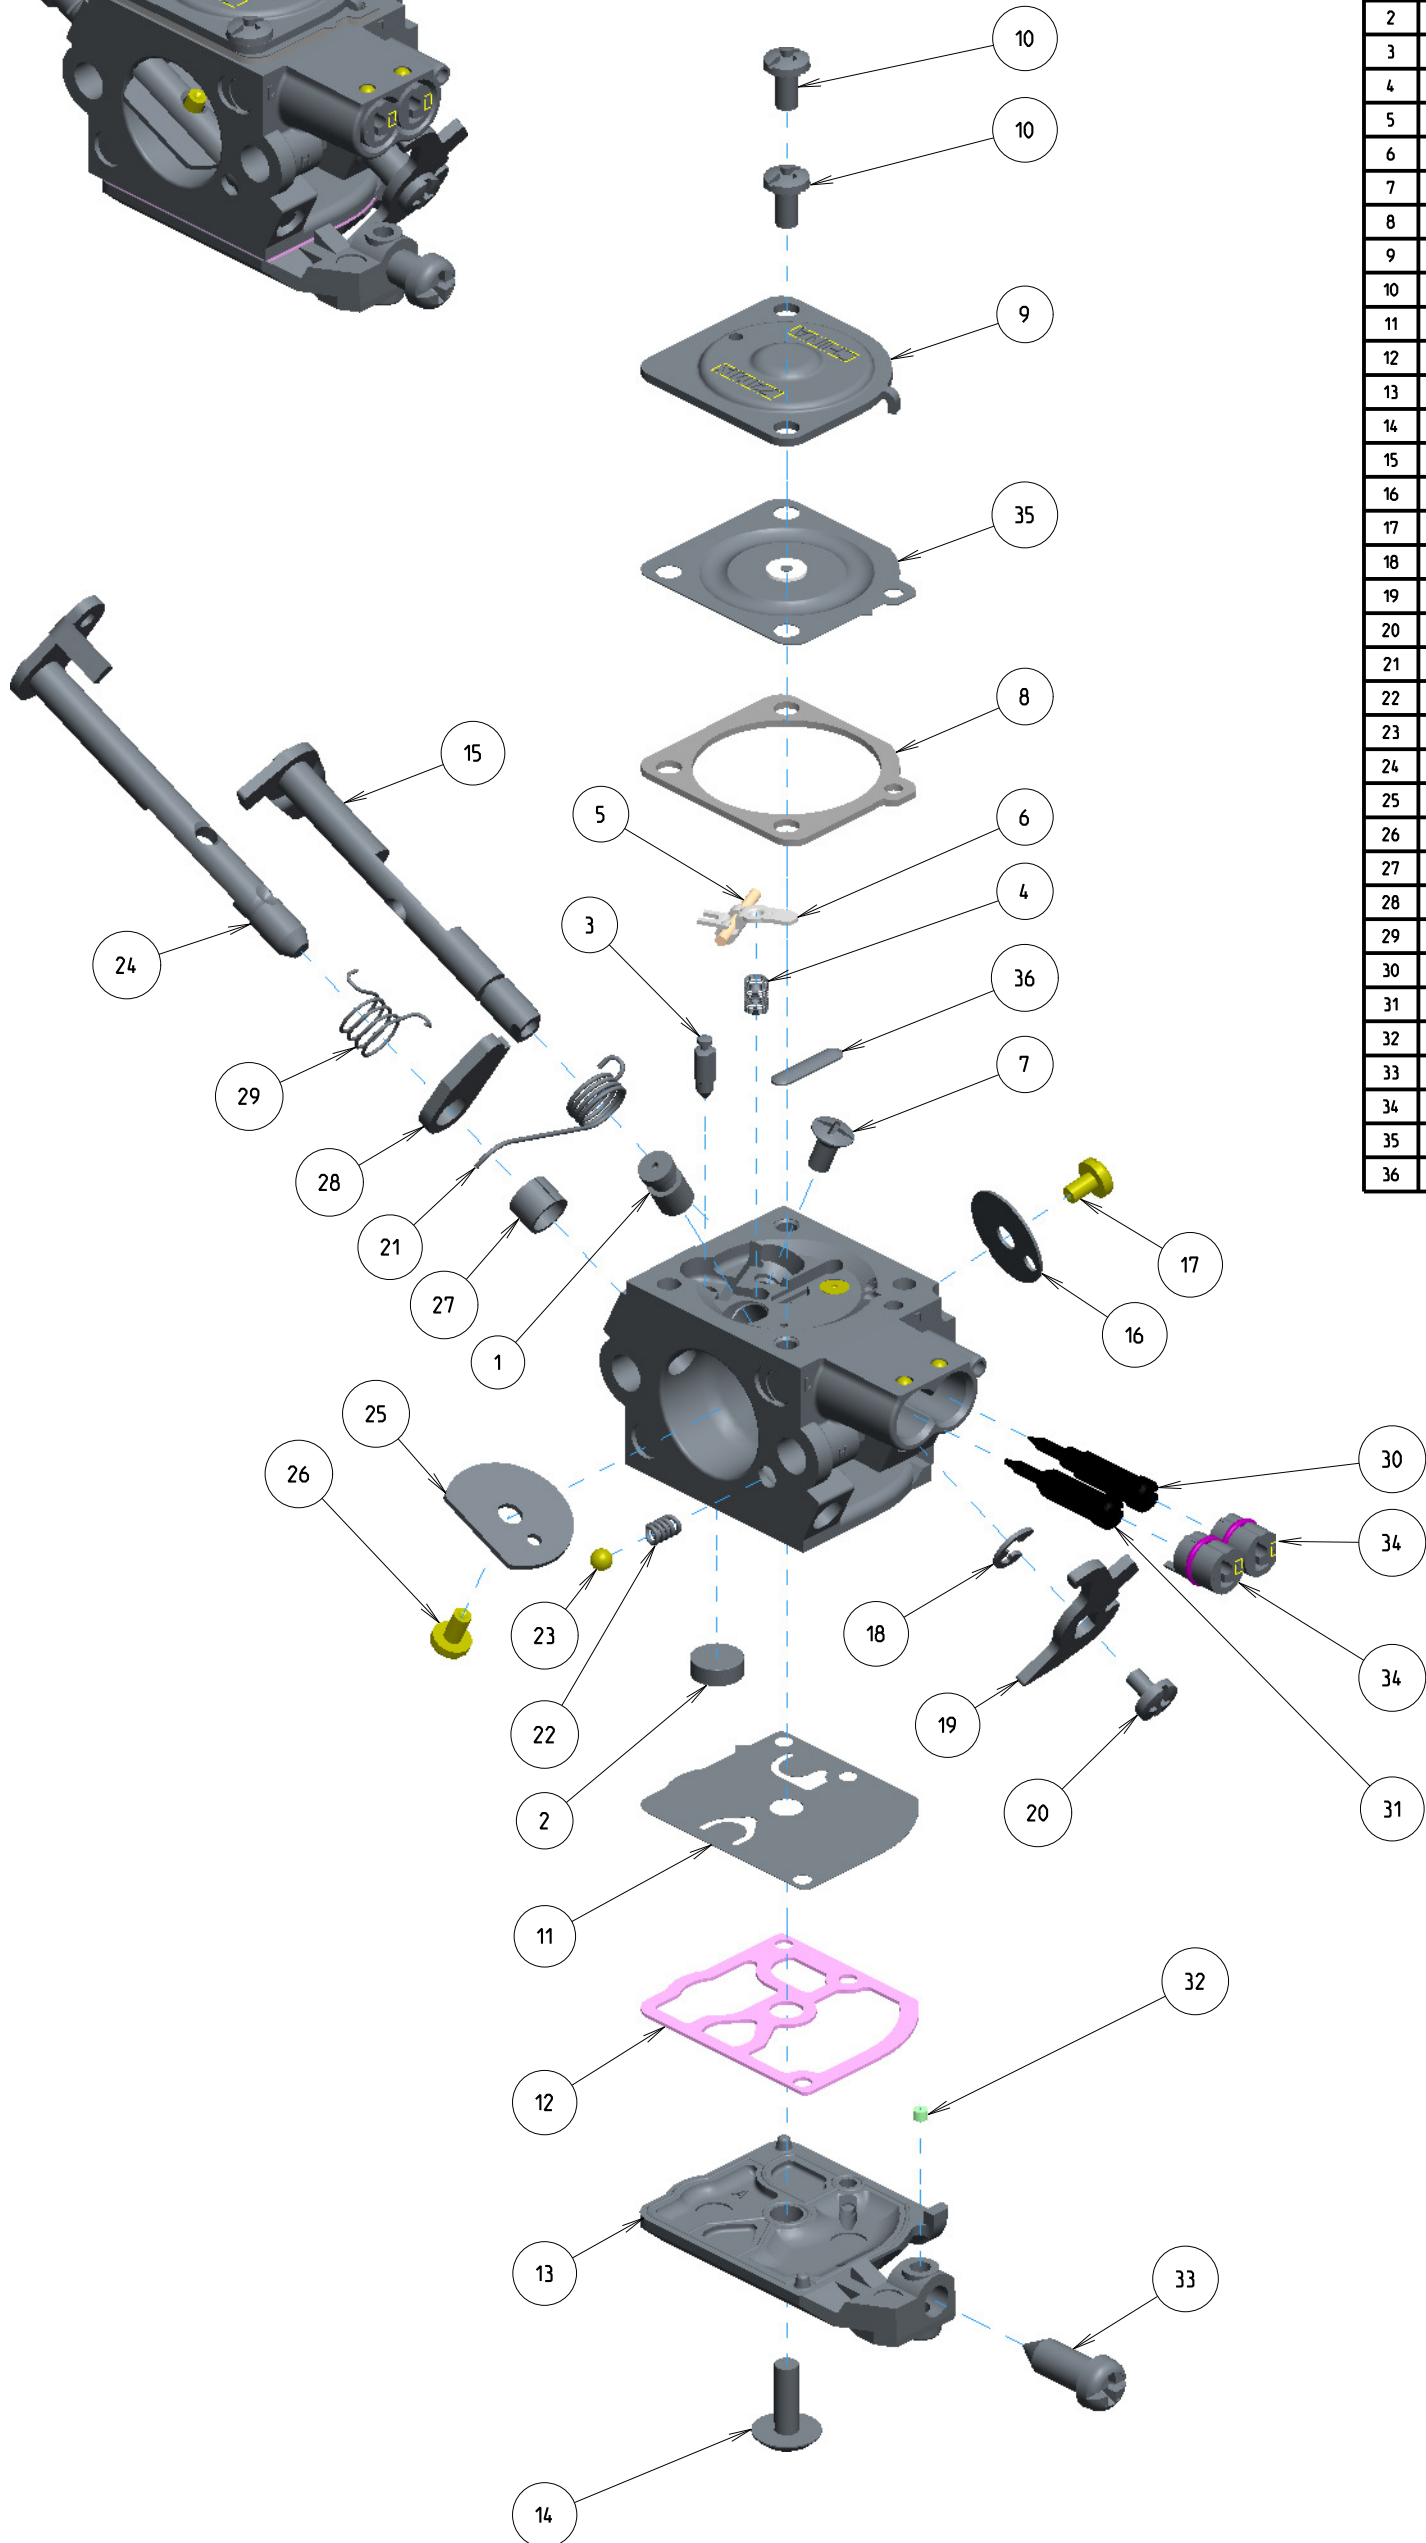

# C1Q-EL39A

ITEM	ZAMA PART NR.	DESCRIPTION
	C1Q-EL39A	CARBURETOR ASSEMBLY
	RB-118	REBUILD KIT (2,3,4,5,6,8,11,12,35,36)
	GND-39	GASKET & DIAPHRAGM KIT (8,11,12,35)
	K017084	COVER KIT, PUMP (13,32,33)
1	A007231	NOZZLE ASS'Y, CHECK VALVE
2	0004009	STRAINER
3	0018004	VALVE, INLET NEEDLE
4	0019012	SPRING, METERING LEVER
5	0021001	PIN
6	0020012	LEVER, METERING
7	14803006	SCREW
8	0016018	GASKET, METERING CHAMBER
9	0028022	COVER, METERING
10	17203006	SCREW (WITH SERRATION)
11	0015050	DIAPHRAGM, PUMP
12	0016033	GASKET, PUMP
13	0017092	COVER, PUMP
14	17004010	SCREW (PUMP COVER)
15	A011257	SHAFT ASS'Y, THROTTLE
16	0014031	VALVE, THROTTLE
17	15603004	SCREW
18	19500030	E-RING
19	0012225	LEVER, THROTTLE
20	17103004	SCREW
21	0013116	SPRING, THROTTLE RETURN
22	0038001	SPRING, FRICTION
23	19290030	BALL, STEEL
24	A041127	SHAFT ASS'Y, CHOKE
25	0043057	VALVE, CHOKE
26	156030045	SCREW
27	0052001	COLLAR
28	0042162	LEVER, CHOKE
29	0013115	SPRING, CHOKE RETURN
30	0031233	SCREW, IDLE MIXTURE
31	0030234	SCREW, MAIN MIXTURE
32	0036001	PIECE, FRICTION
33	0035035	SCREW, THROTTLE ADJUST
34	K061002	LIMITER, TAMPER KIT
35	A015018	DIAPHRAGM ASS'Y, METERING
36	0005004	PLUG, WELCH