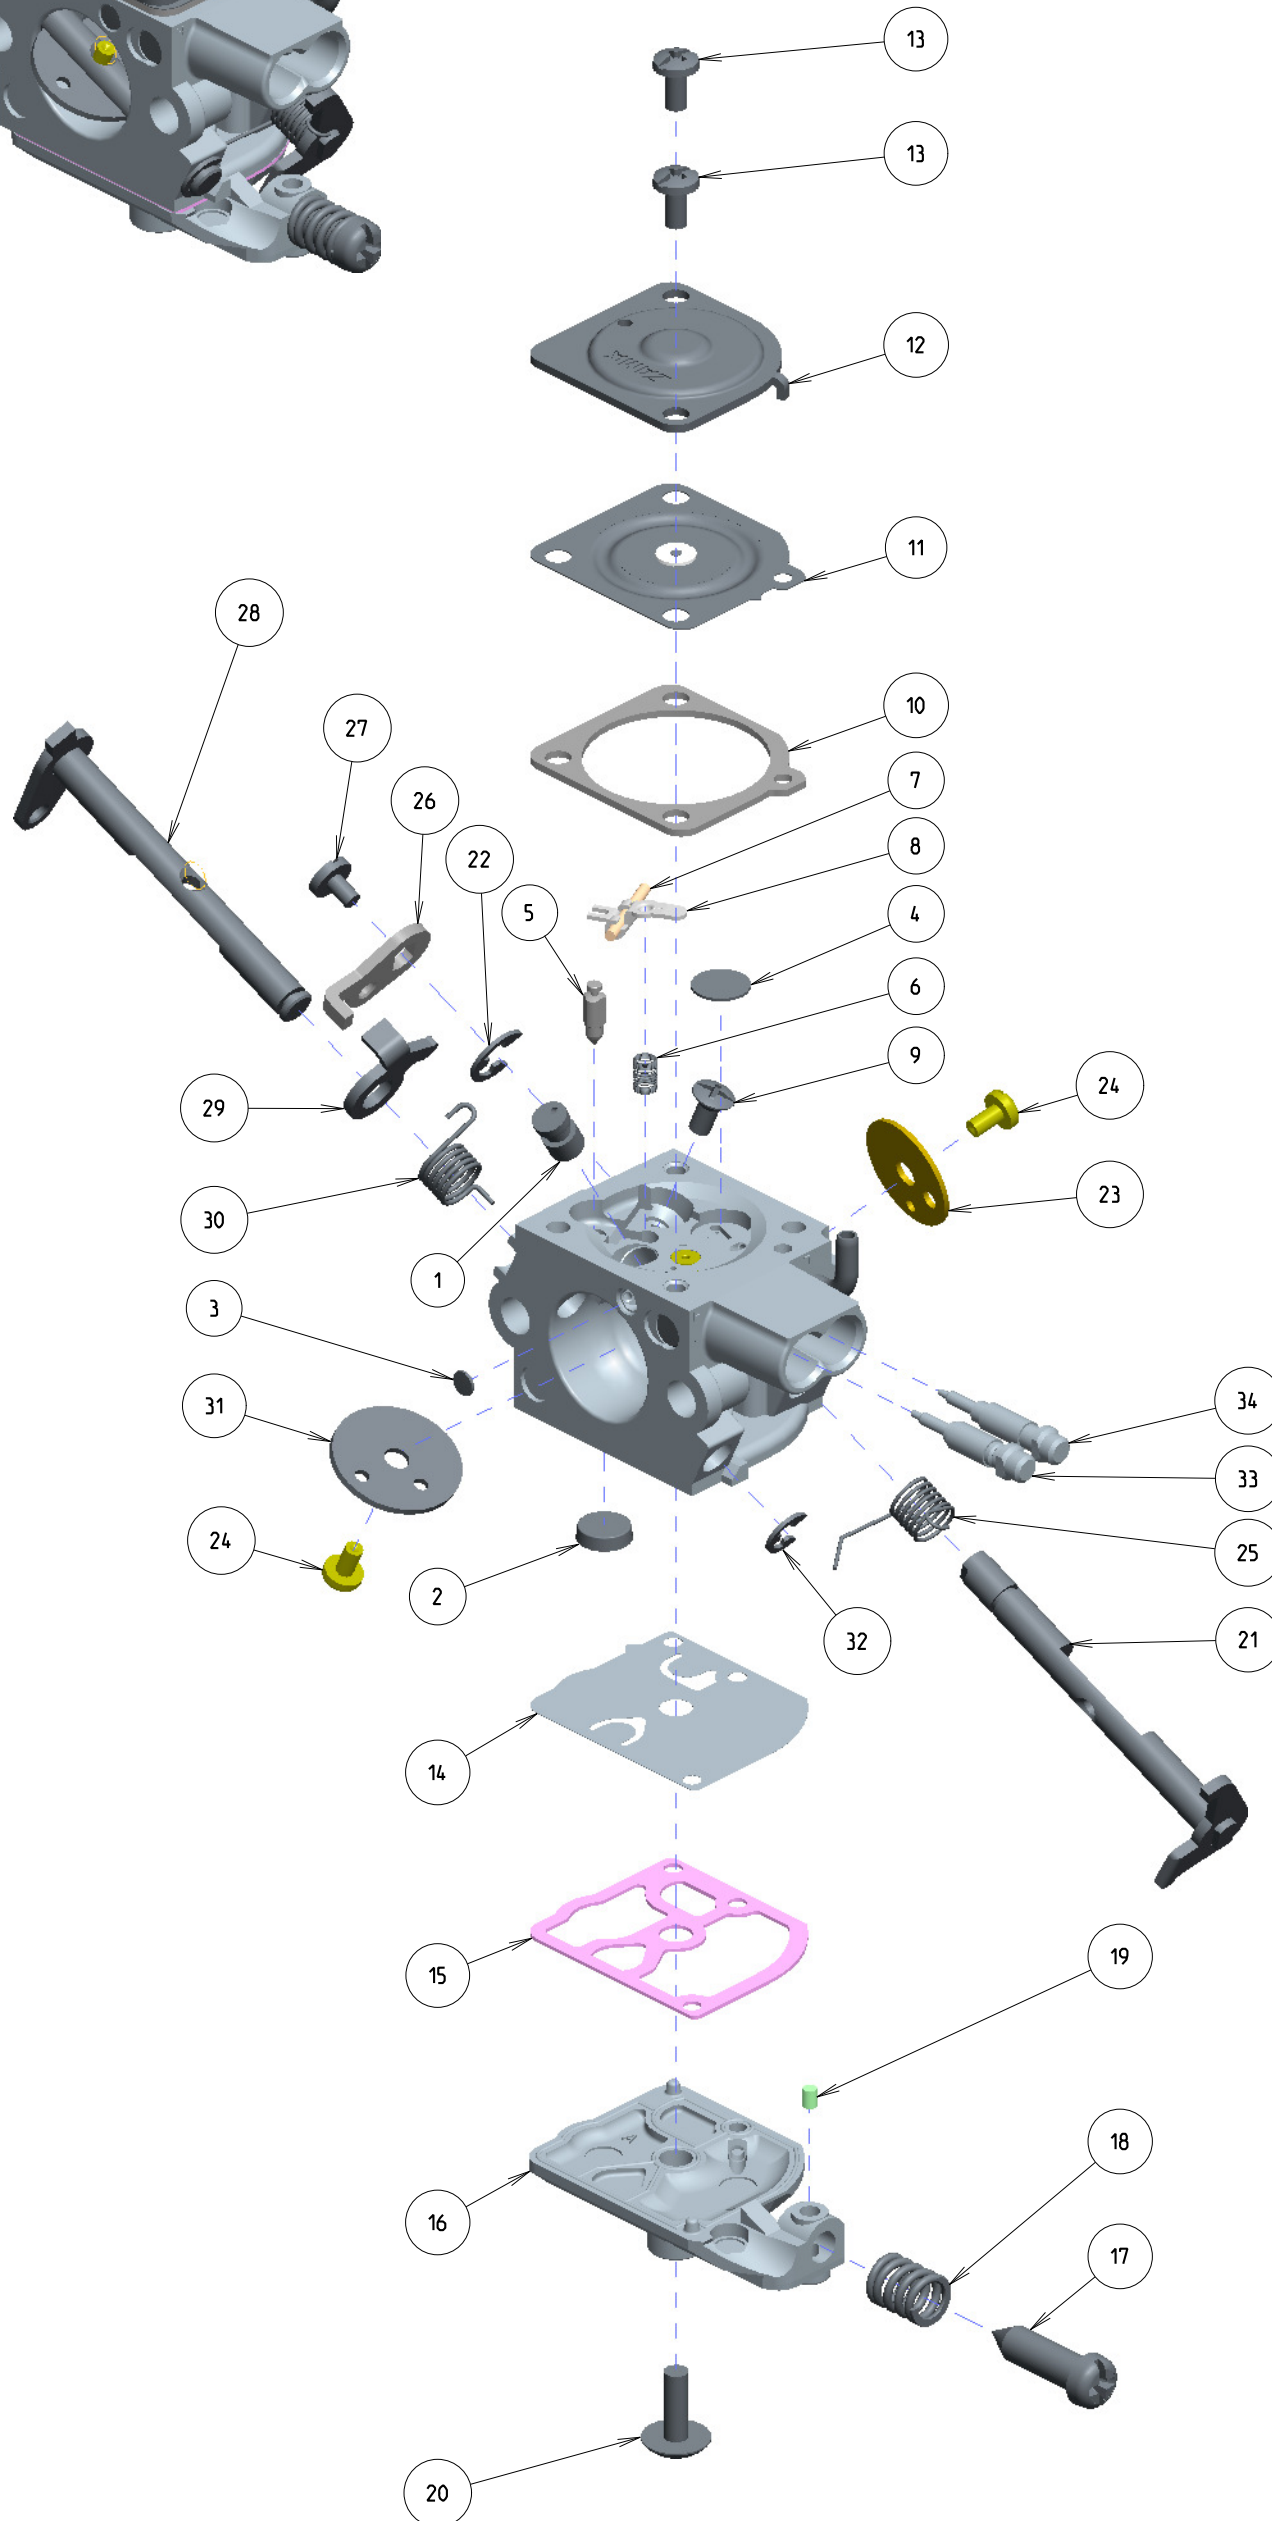

C1Q-K109A

ITEM	ZAMA PART NR.	DESCRIPTION
	C1Q-K109A	CARBURETOR ASSEMBLY
	RB-56	REBUILD KIT (2,4,5,6,7,8,10,11,14,15)
	GND-57	GASKET & DIAPHRAGM KIT (10,11,14,15)
	K017100	COVER KIT, PUMP (16,17,18,19)
1	A007288	NOZZLE ASS'Y, CHECK VALVE
2	0004011	STRAINER
3	0005009	PLUG, WELCH
4	0005056	PLUG, WELCH
5	0018004	VALVE, INLET NEEDLE
6	0019002	SPRING, METERING LEVER
7	0021001	PIN
8	0020012	LEVER, METERING
9	14803006	SCREW (METERING LEVER PIN)
10	0016018	GASKET, METERING CHAMBER
11	A015078	DIAPHRAGM ASS'Y, METERING
12	0028015	COVER, METERING
13	17203006	SCREW (WITH SERRATION)
14	0015050	DIAPHRAGM, PUMP
15	0016033	GASKET, PUMP
16	0017117	COVER, PUMP
17	0035033	SCREW, THROTTLE ADJUST
18	0029006	SPRING, ADJUST SCREW
19	0036001	PIECE, FRICTION
20	17004010	SCREW (PUMP COVER)
21	A011291	SHAFT ASS'Y, THROTTLE
22	19500040	E-RING
23	0014159	VALVE, THROTTLE
24	156030045	SCREW
25	0013078	SPRING, THROTTLE RETURN
26	0012352	LEVER, THROTTLE
27	17103004	SCREW
28	A041146	SHAFT ASS'Y, CHOKE
29	0042218	LEVER, CHOKE
30	0013079	SPRING, CHOKE RETURN
31	0043027	VALVE, CHOKE
32	19500030	E-RING
33	0030279	SCREW, MAIN MIXTURE
34	0031270	SCREW, IDLE MIXTURE