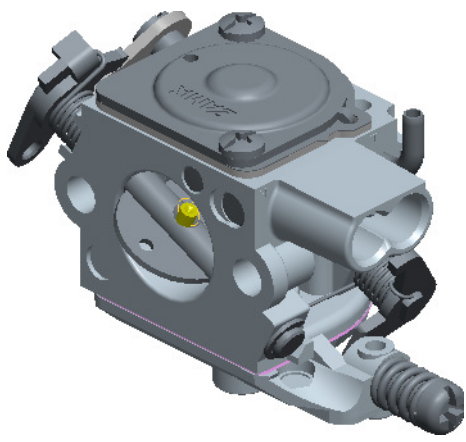

C1Q-K109A

ITEM	ZAMA PART NR.	DESCRIPTION
	C1Q-K109A	CARBURETOR ASSEMBLY
	RB-56	REBUILD KIT (2,4,5,6,7,8,10,11,14,15)
	GND-57	GASKET & DIAPHRAGM KIT (10,11,14,15)
	K017100	COVER KIT, PUMP (16,17,18,19)
1	A007288	NOZZLE ASS'Y, CHECK VALVE
2	0004011	STRAINER
3	0005009	PLUG, WELCH
4	0005056	PLUG, WELCH
5	0018004	VALVE, INLET NEEDLE
6	0019002	SPRING, METERING LEVER
7	0021001	PIN
8	0020012	LEVER, METERING
9	14803006	SCREW (METERING LEVER PIN)
10	0016018	GASKET, METERING CHAMBER
11	A015078	DIAPHRAGM ASS'Y, METERING
12	0028015	COVER, METERING
13	17203006	SCREW (WITH SERRATION)
14	0015050	DIAPHRAGM, PUMP
15	0016033	GASKET, PUMP
16	0017117	COVER, PUMP
17	0035033	SCREW, THROTTLE ADJUST
18	0029006	SPRING, ADJUST SCREW
19	0036001	PIECE, FRICTION
20	17004010	SCREW (PUMP COVER)
21	A011291	SHAFT ASS'Y, THROTTLE
22	19500040	E-RING
23	0014159	VALVE, THROTTLE
24	156030045	SCREW
25	0013078	SPRING, THROTTLE RETURN
26	0012352	LEVER, THROTTLE
27	17103004	SCREW
28	A041146	SHAFT ASS'Y, CHOKE
29	0042218	LEVER, CHOKE
30	0013079	SPRING, CHOKE RETURN
31	0043027	VALVE, CHOKE
32	19500030	E-RING
33	0030279	SCREW, MAIN MIXTURE
34	0031270	SCREW, IDLE MIXTURE